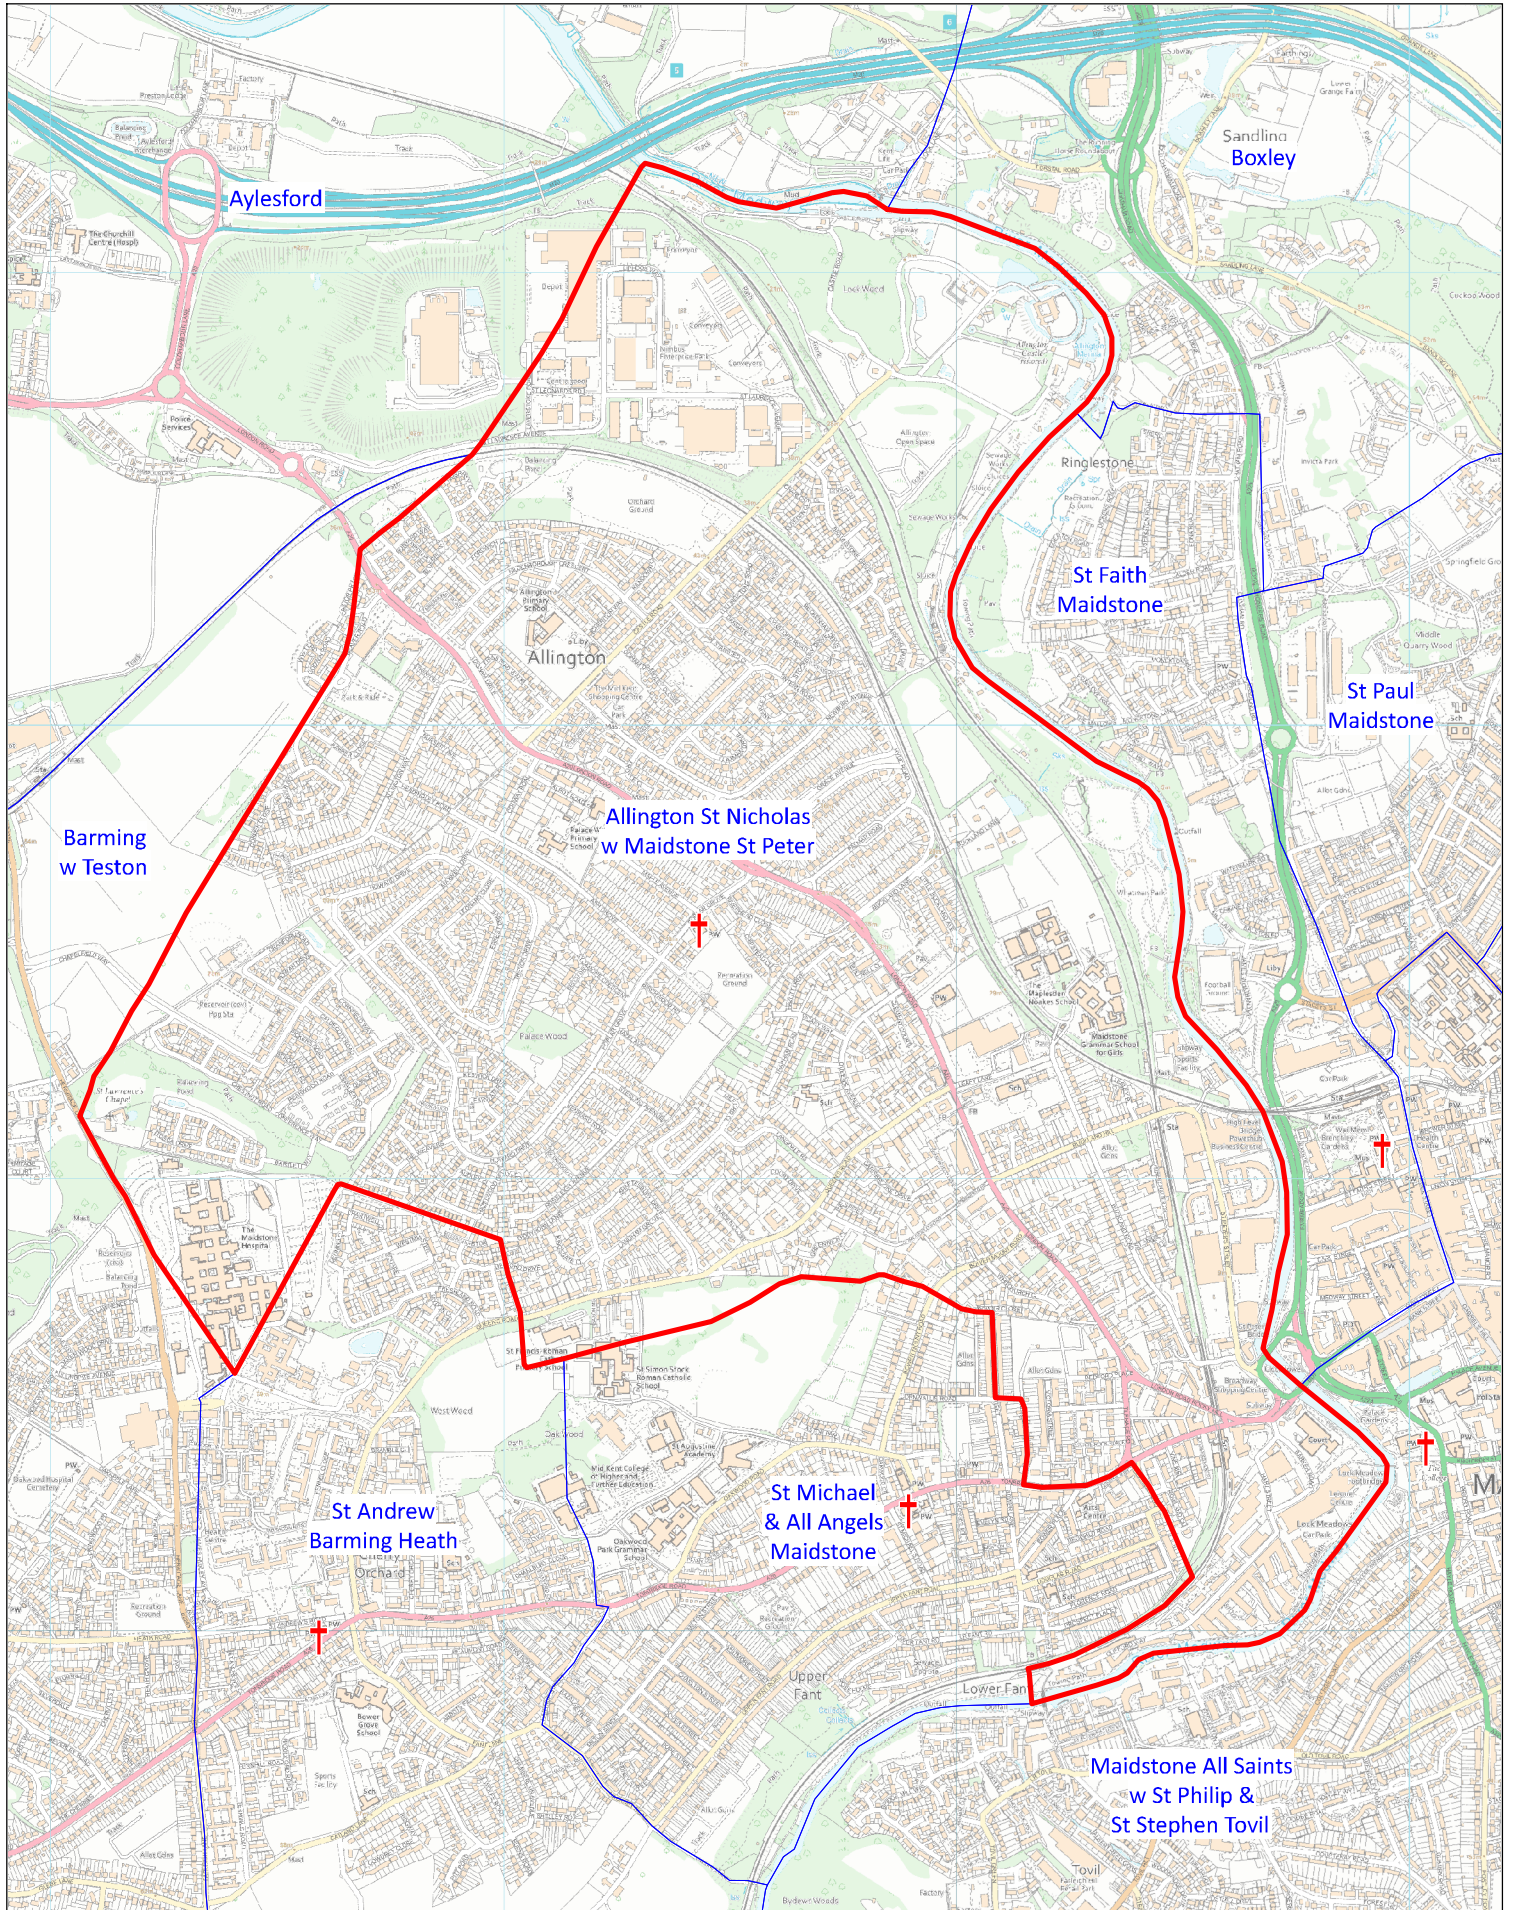

Benefice and Parish of Allington Saint Nicholas with Maidstone Saint Peter

This map was compiled for the Diocese of Canterbury by Alistair Sutherland in May 2024 with digital data from Field Dynamics. It contains parish data supplied by the Commissioners of the Church of England, church location data from A Church Near You, and Ordnance Survey data reproduced with the permission of Ordnance Survey on behalf of HMSO. ©Crown copyright and database right 2024. All rights reserved. Ordnance Survey licences nos 100040148 and 100019918. Please note that some legal parish names may be abbreviated for clarity.