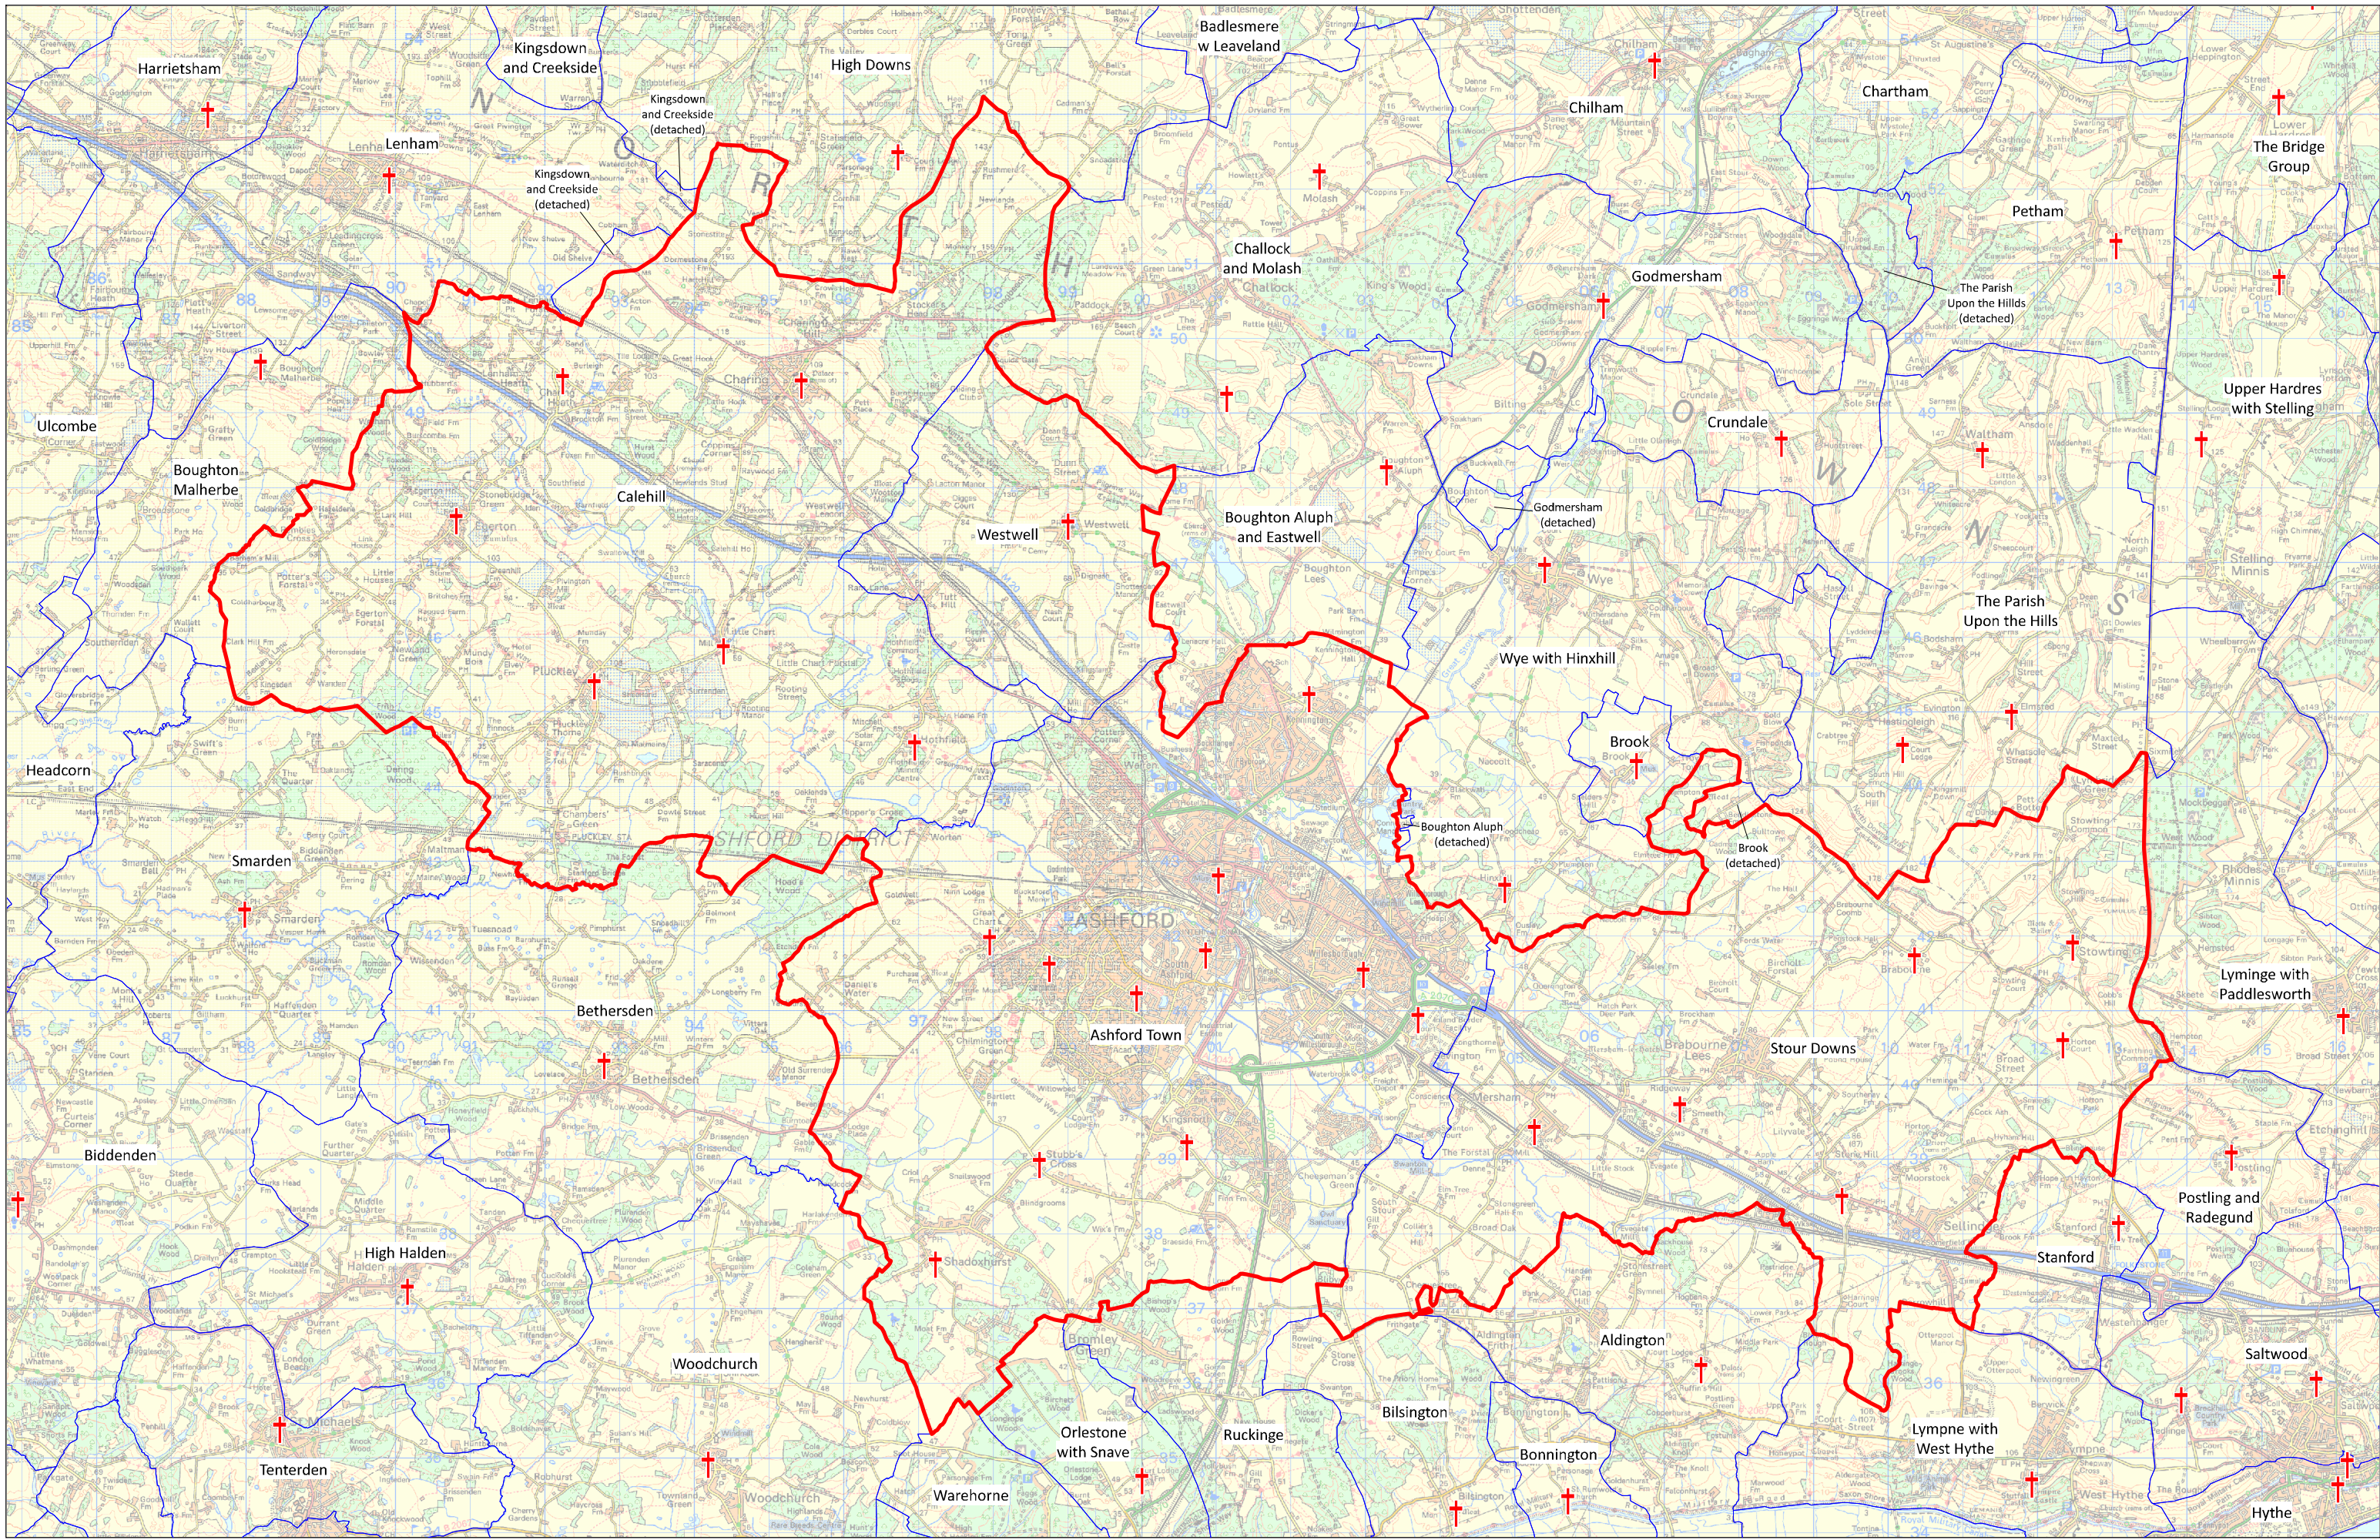

Ashford Deanery

This map was compiled for the Diocese of Canterbury by Alistair Sutherland in April 2024 with digital data from Field Dynamics. It contains parish data supplied by the Commissioners of the Church of England, church location data from A Church Near You, and Ordnance Survey data reproduced with the permission of Ordnance Survey on behalf of HMSO. ©Crown copyright and database right 2024. All rights reserved. Ordnance Survey licences nos 100040148 and 100019918. Please note that some legal parish names may be abbreviated for clarity.