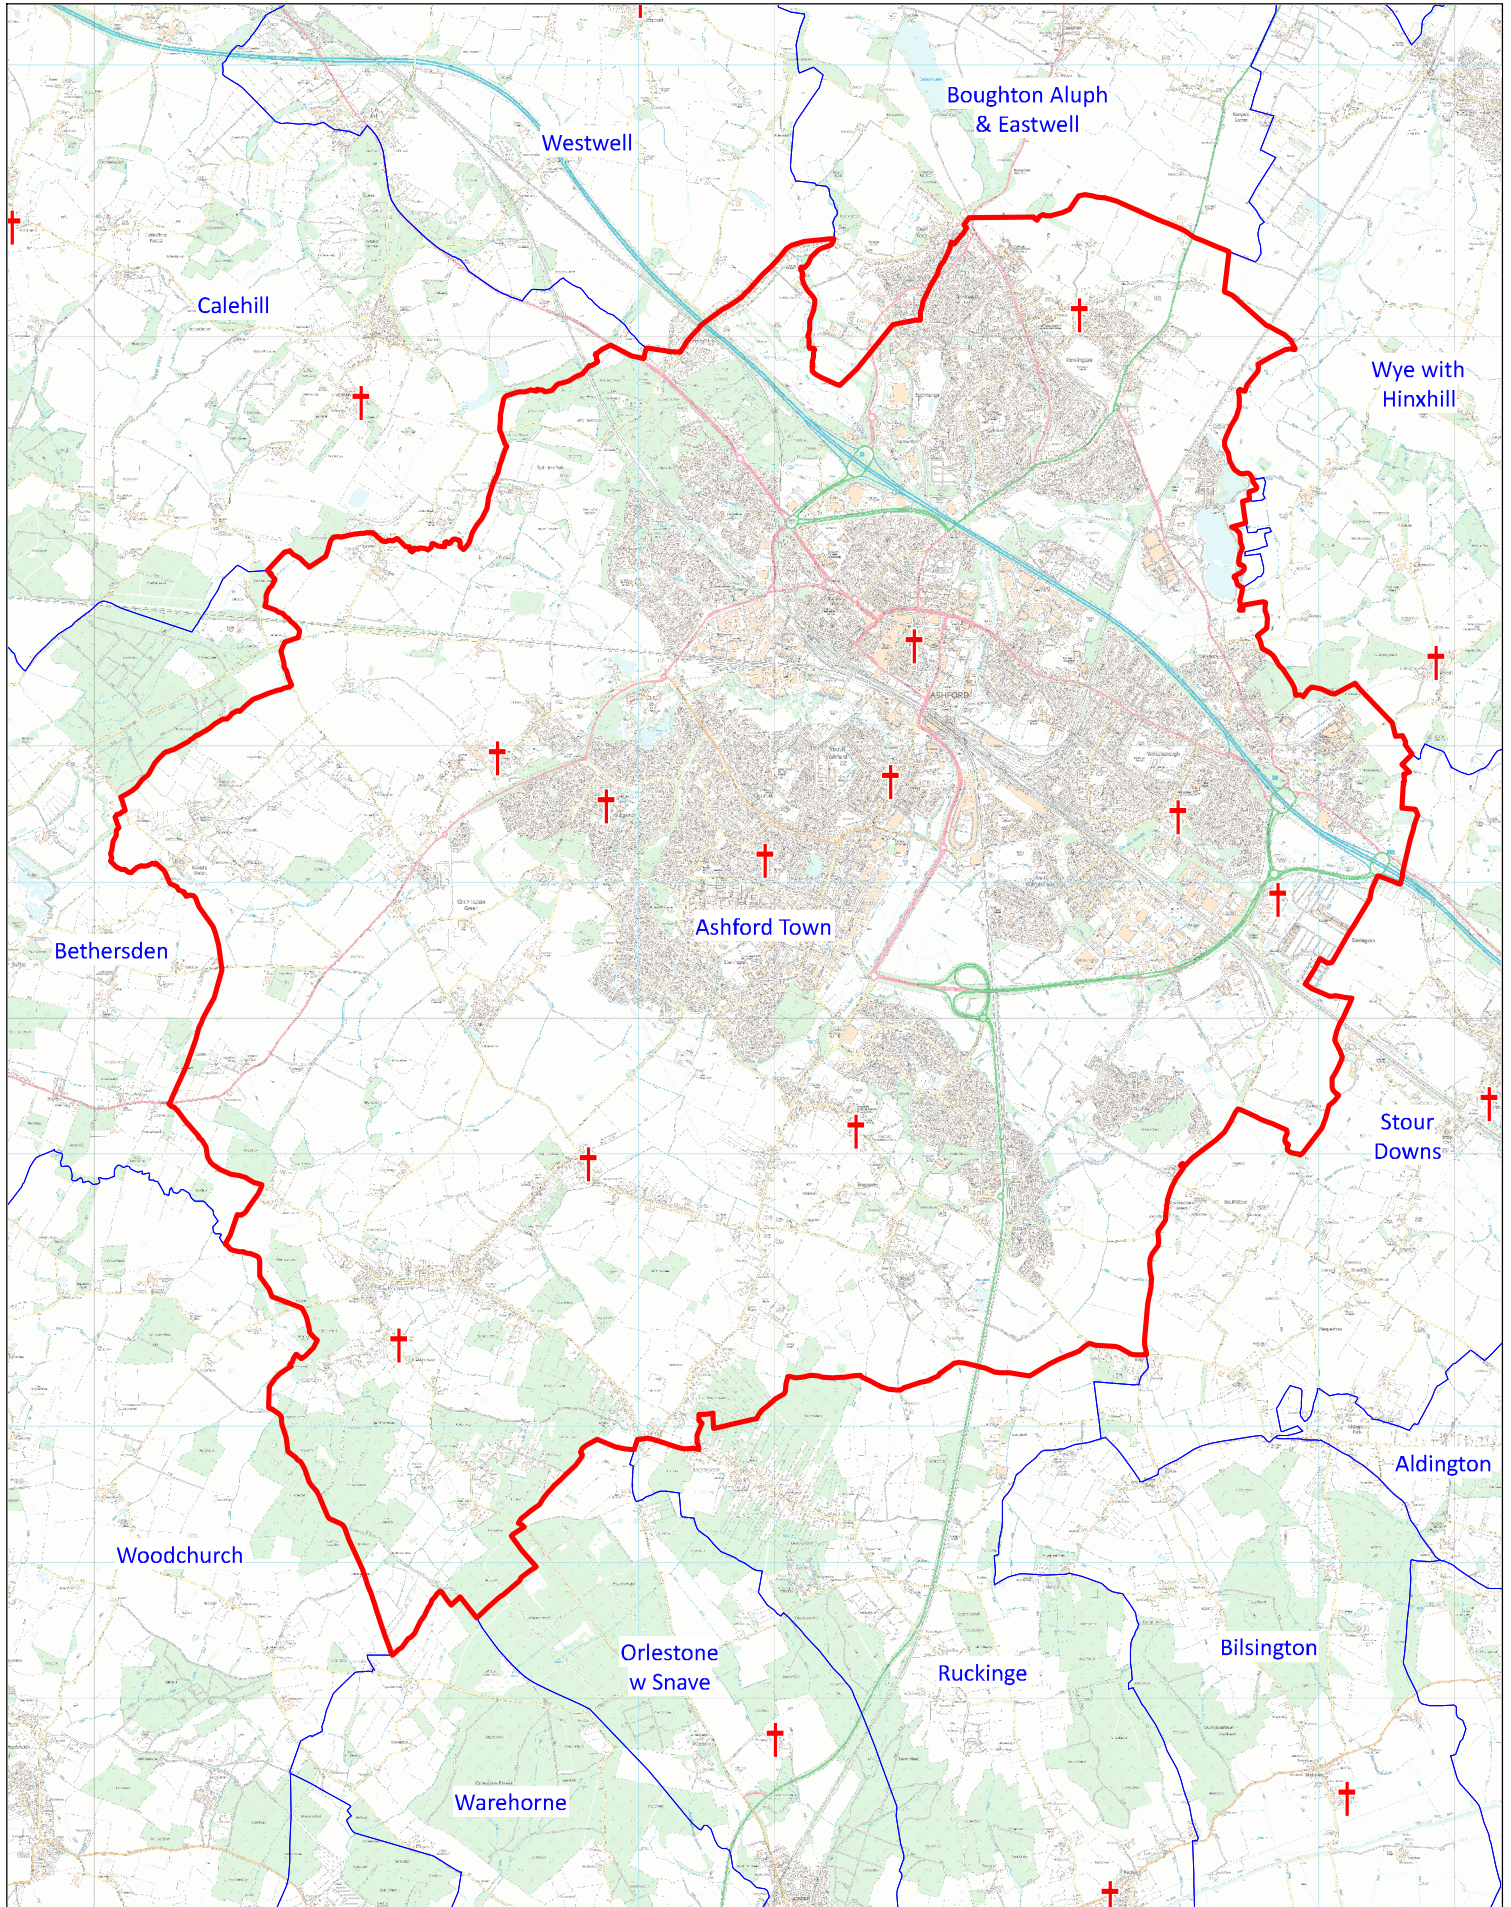

# Benefice and Parish of Ashford Town

This map was compiled for the Diocese of Canterbury by Alistair Sutherland in May 2024 with digital data from Field Dynamics. It contains parish data supplied by the Commissioners of the Church of England, church location data from A Church Near You, and Ordnance Survey data reproduced with the permission of Ordnance Survey on behalf of HMSO. ©Crown copyright and database right 2024. All rights reserved. Ordnance Survey licences nos 100040148 and 100019918. Please note that some legal parish names may be abbreviated for clarity.