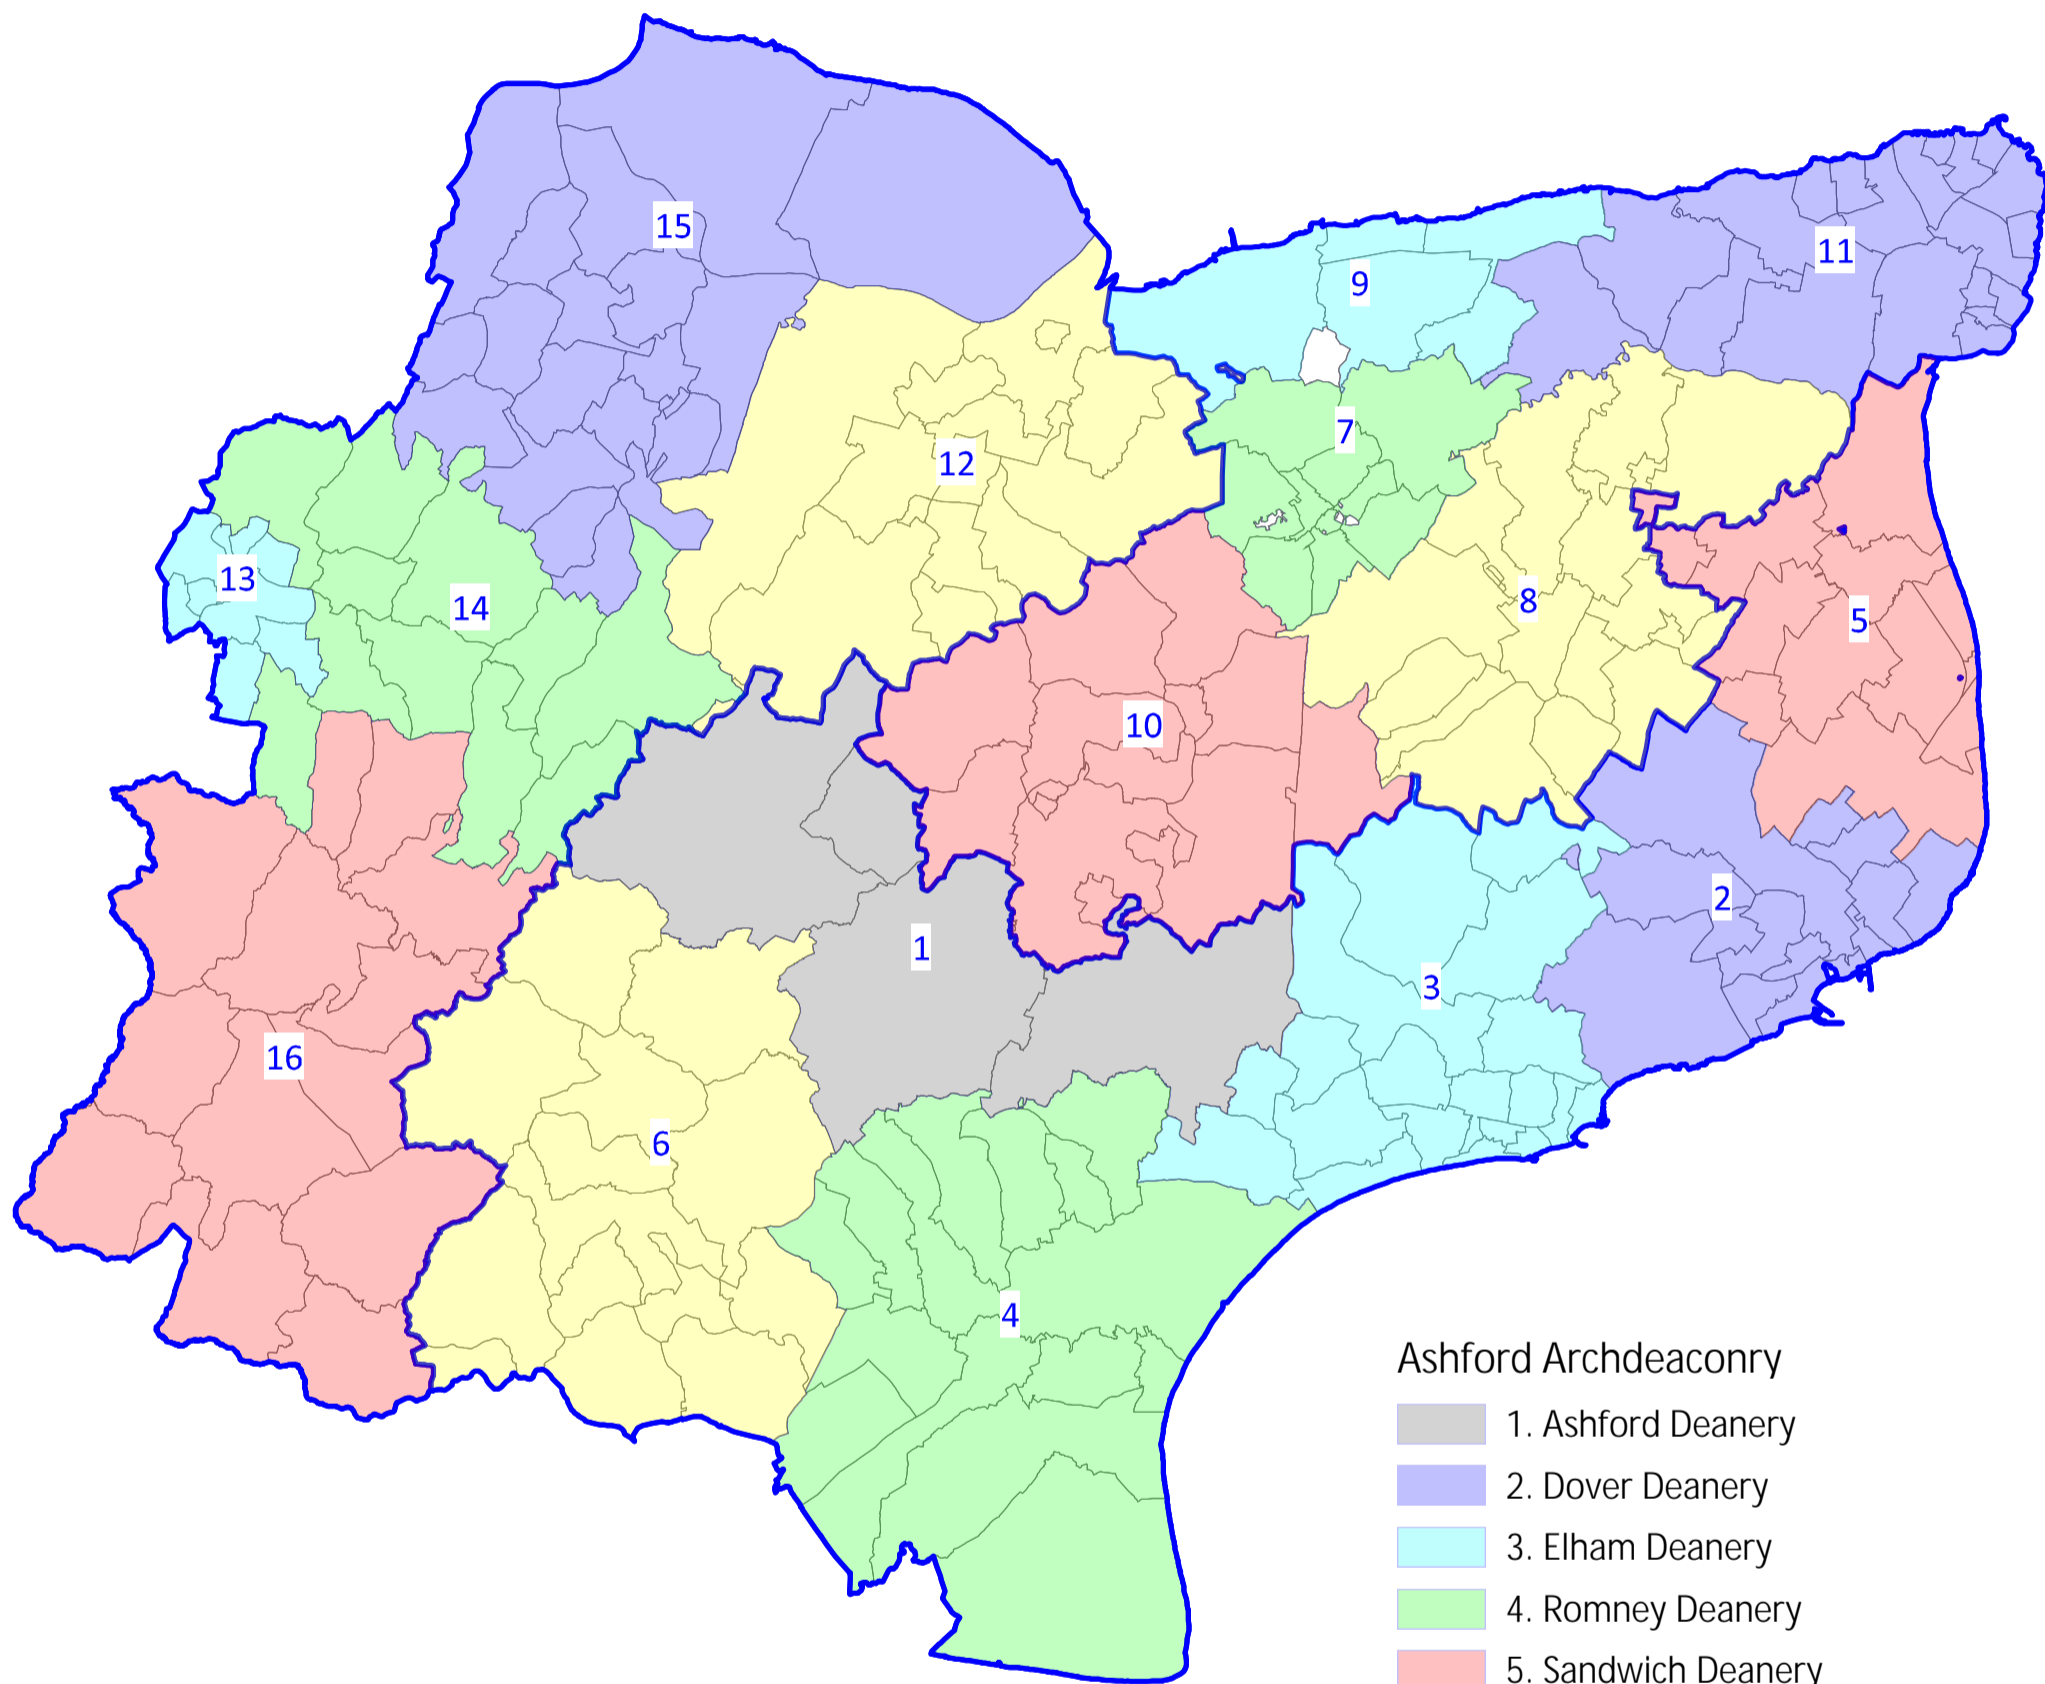

# Deaneries in Canterbury Diocese

## Maidstone Archdeaconry

- 12. Ospringe Deanery
- 13. Maidstone Deanery
- 14. North Downs Deanery
- 15. Sittingbourne Deanery
- 16. Weald Deanery

## Canterbury Archdeaconry

- 7. Canterbury Deanery
- 8. East Bridge Deanery
- 9. Reculver Deanery
- 10. Stour Valley Deanery
- 11. Thanet Deanery

## Ashford Archdeaconry

- 1. Ashford Deanery
- 2. Dover Deanery
- 3. Elham Deanery
- 4. Romney Deanery
- 5. Sandwich Deanery
- 6. Vineyard Deanery

This map was compiled for the Diocese of Canterbury by Alistair Sutherland in April 2024 with digital data from Field Dynamics. It contains parish data supplied by the Commissioners of the Church of England, church location data from A Church Near You, and Ordnance Survey data reproduced with the permission of Ordnance Survey on behalf of HMSO. ©Crown copyright and database right 2024. All rights reserved. Ordnance Survey licences nos 100040148 and 100019918. Please note that some legal parish names may be abbreviated for clarity.