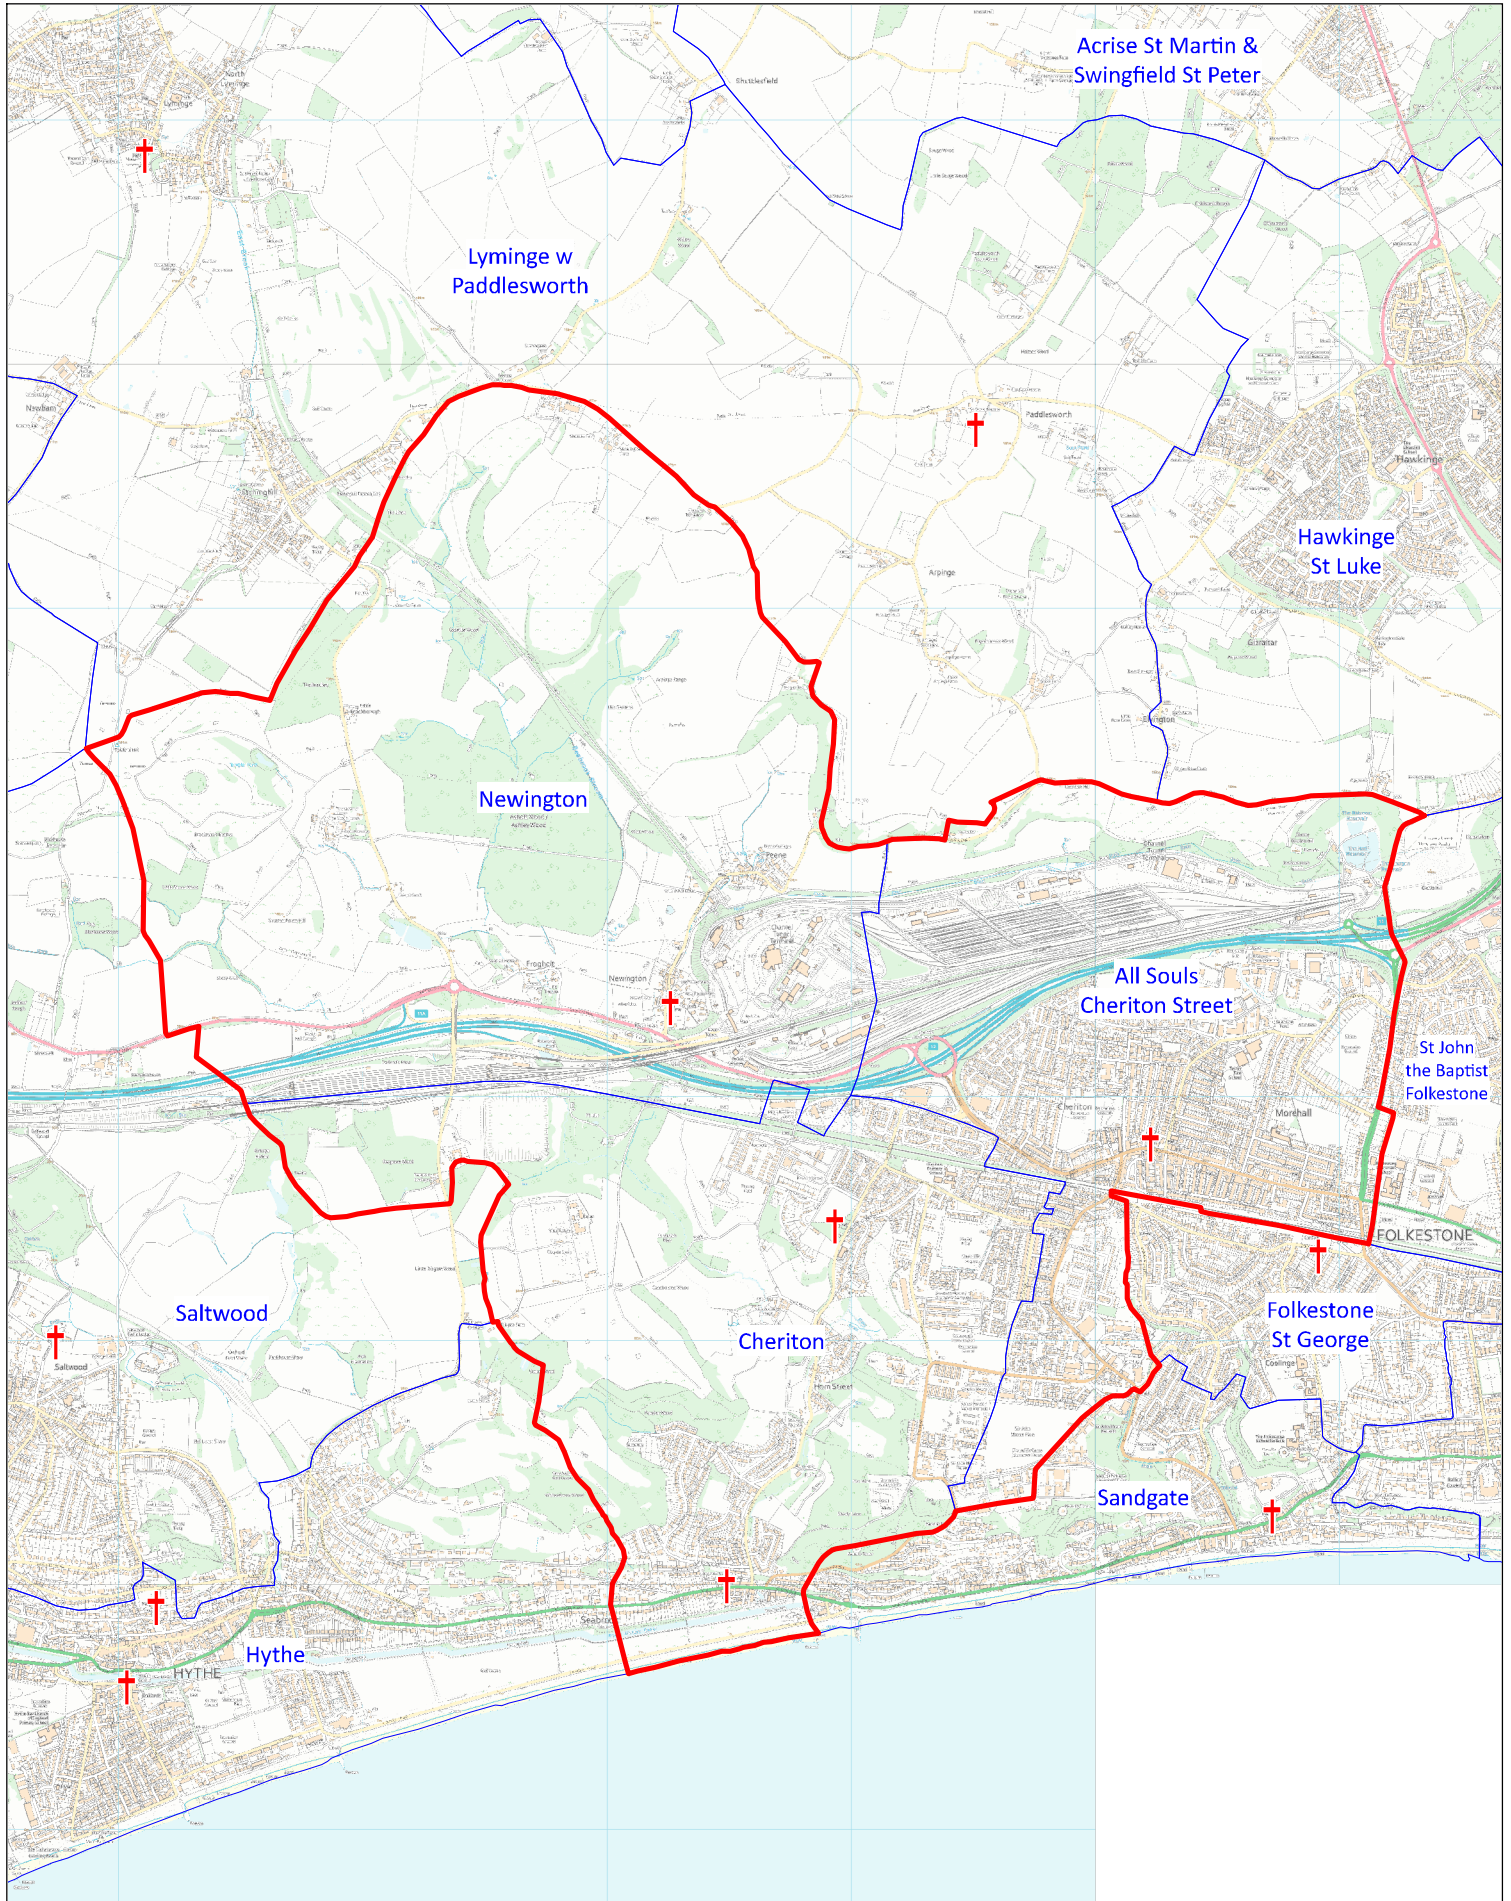

# Benefice of Cheriton with Newington

This map was compiled for the Diocese of Canterbury by Alistair Sutherland in May 2024 with digital data from Field Dynamics. It contains parish data supplied by the Commissioners of the Church of England, church location data from A Church Near You, and Ordnance Survey data reproduced with the permission of Ordnance Survey on behalf of HMSO. ©Crown copyright and database right 2024. All rights reserved. Ordnance Survey licences nos 100040148 and 100019918. Please note that some legal parish names may be abbreviated for clarity.