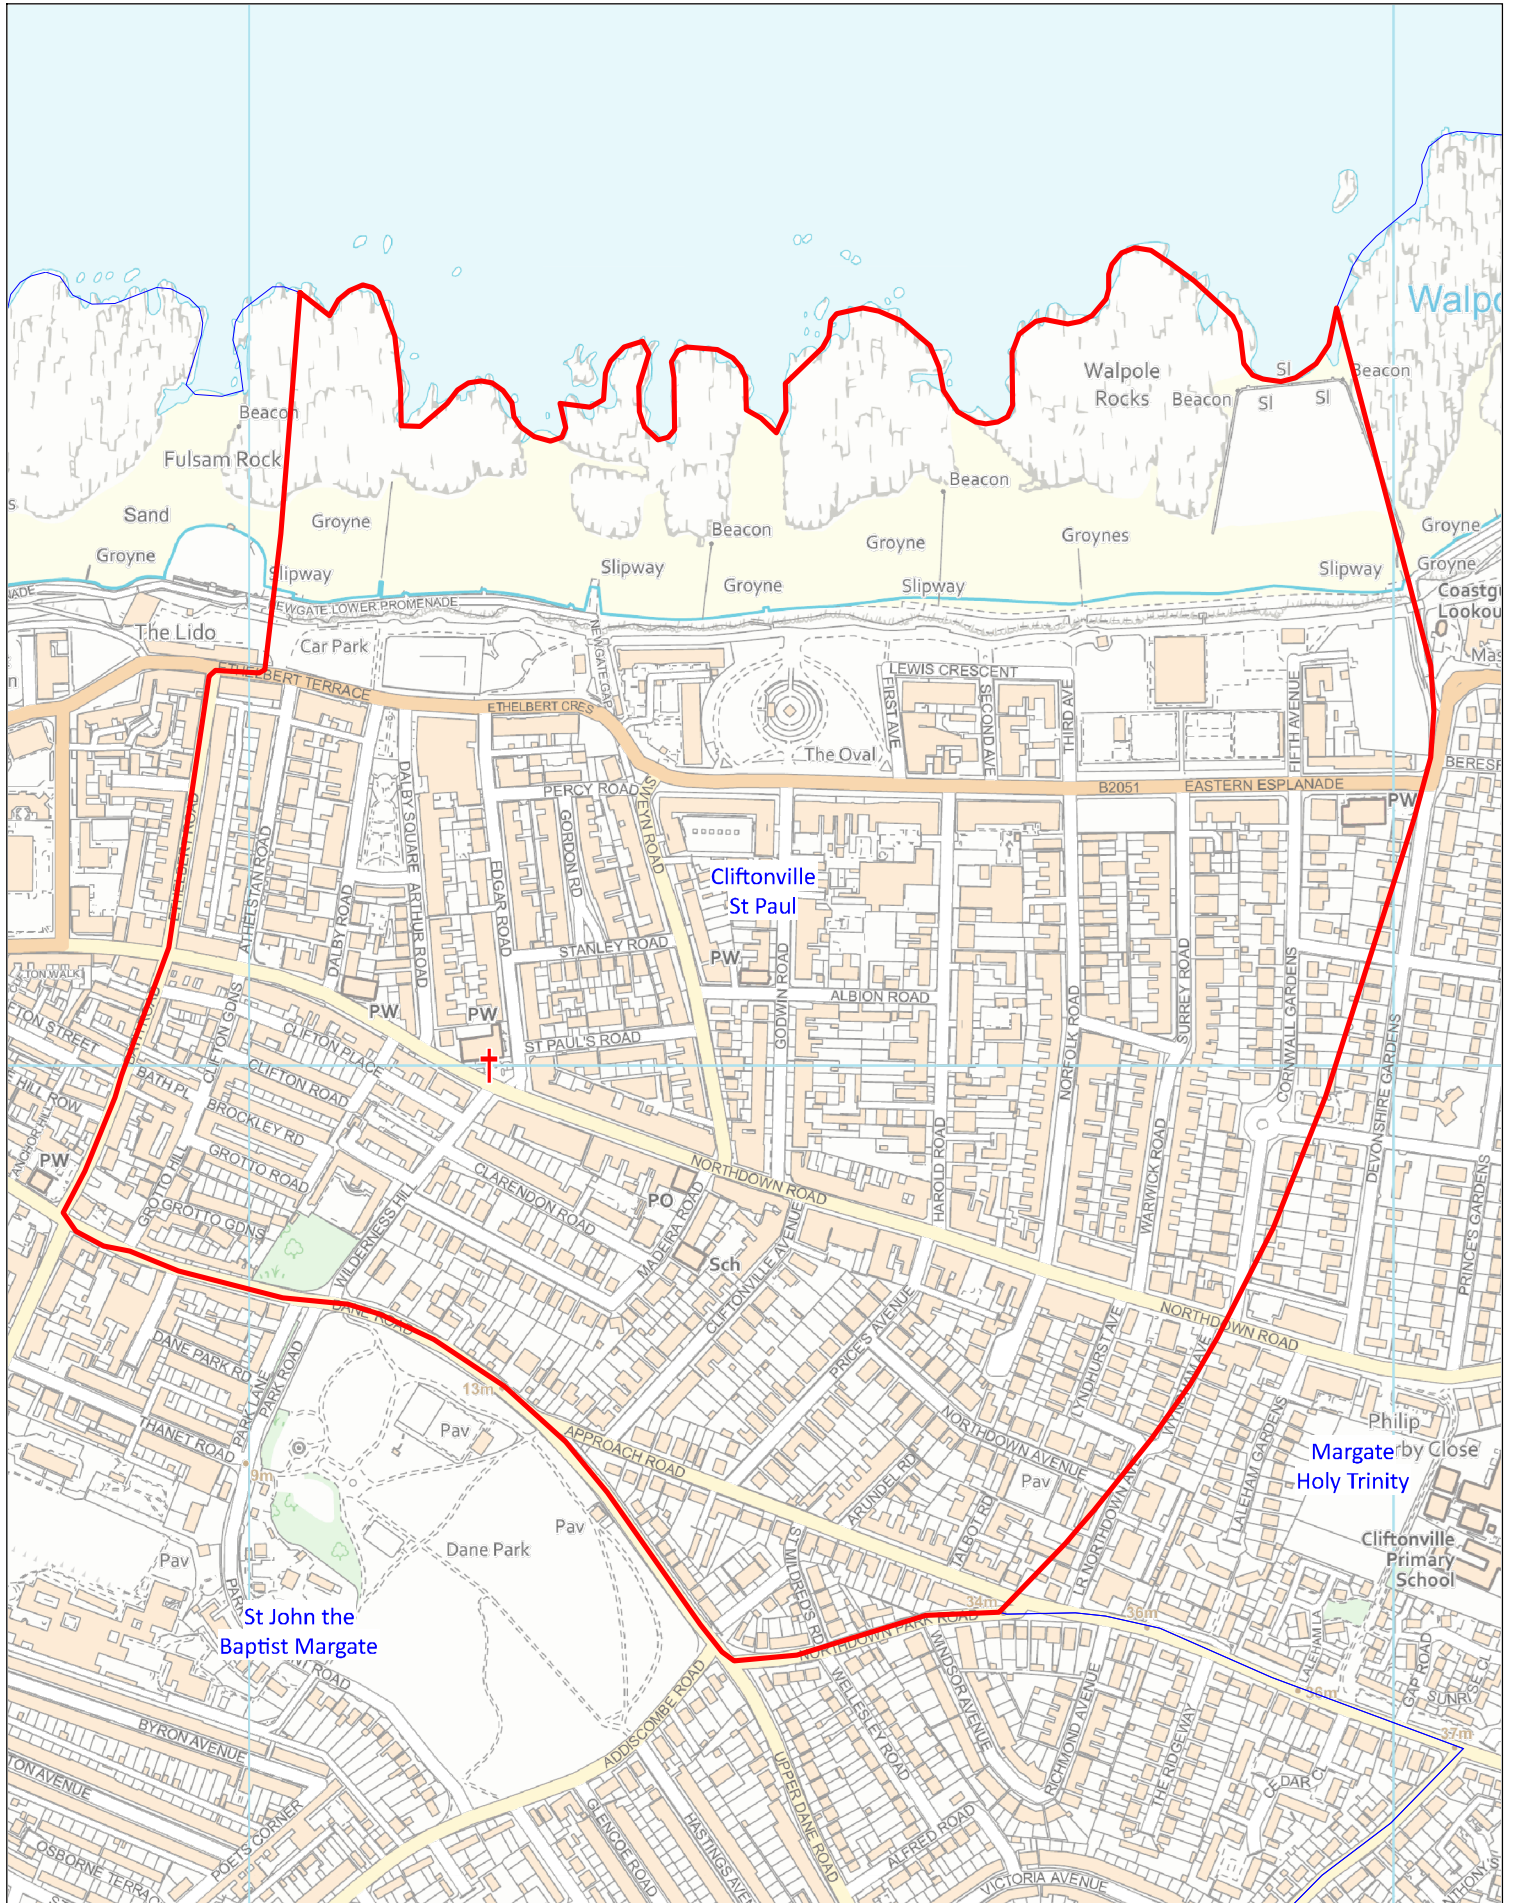

# Benefice and Parish of Cliftonville Saint Paul

This map was compiled for the Diocese of Canterbury by Alistair Sutherland in May 2024 with digital data from Field Dynamics. It contains parish data supplied by the Commissioners of the Church of England, church location data from A Church Near You, and Ordnance Survey data reproduced with the permission of Ordnance Survey on behalf of HMSO. ©Crown copyright and database right 2024. All rights reserved. Ordnance Survey licences nos 100040148 and 100019918. Please note that some legal parish names may be abbreviated for clarity.