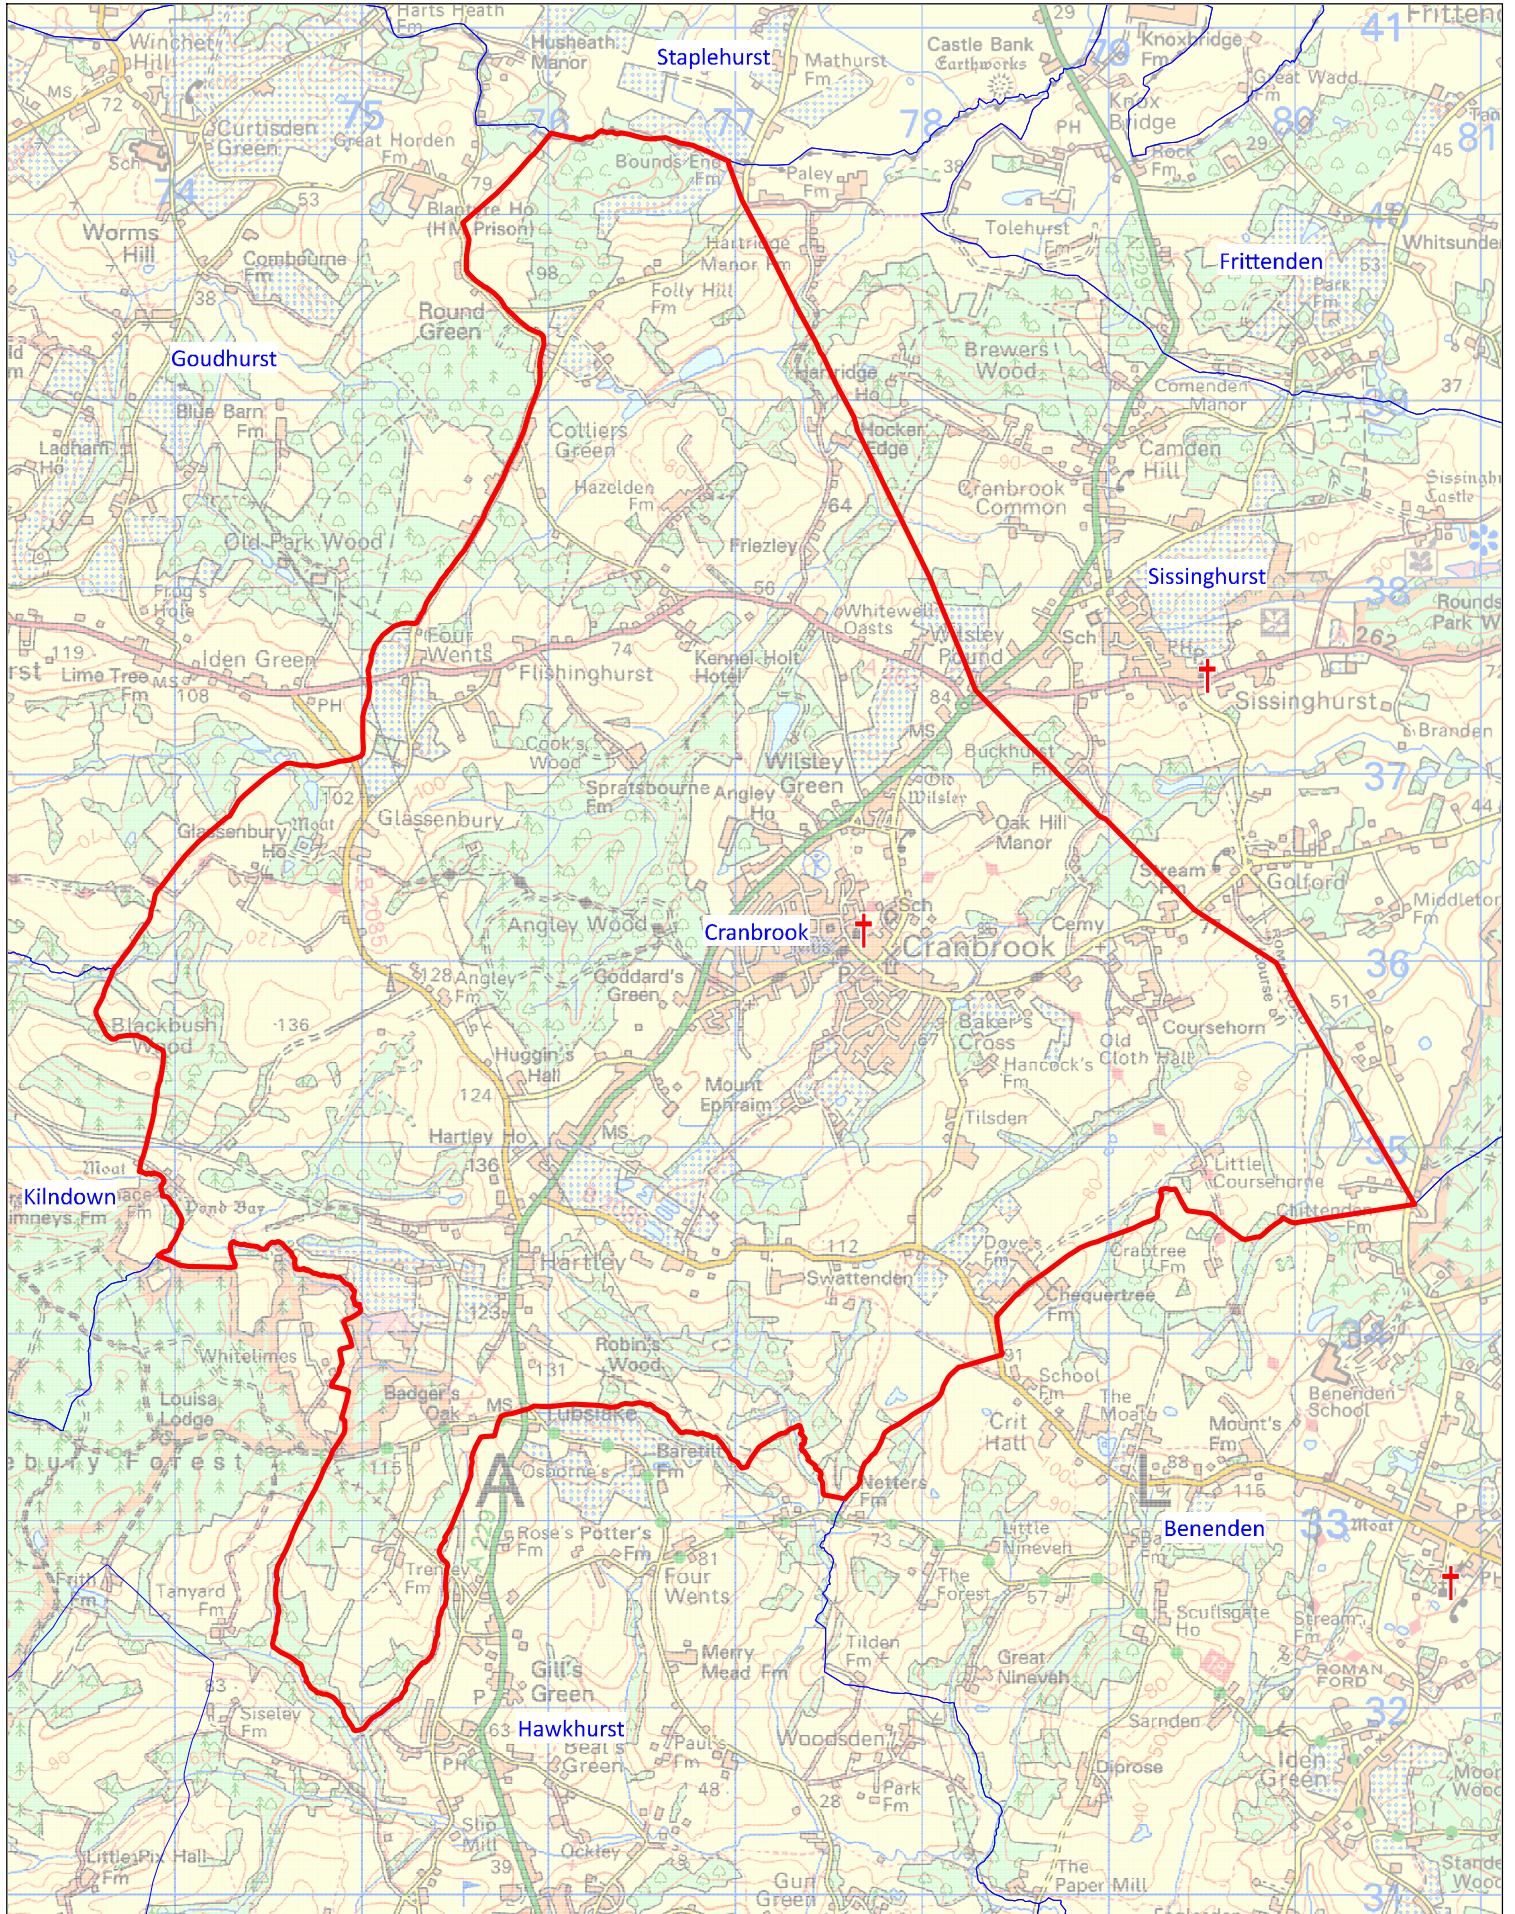

Benefice and Parish of Cranbrook

This map was compiled for the Diocese of Canterbury by Alistair Sutherland in May 2024 with digital data from Field Dynamics. It contains parish data supplied by the Commissioners of the Church of England, church location data from A Church Near You, and Ordnance Survey data reproduced with the permission of Ordnance Survey on behalf of HMSO. ©Crown copyright and database right 2024. All rights reserved. Ordnance Survey licences nos 100040148 and 100019918. Please note that some legal parish names may be abbreviated for clarity.