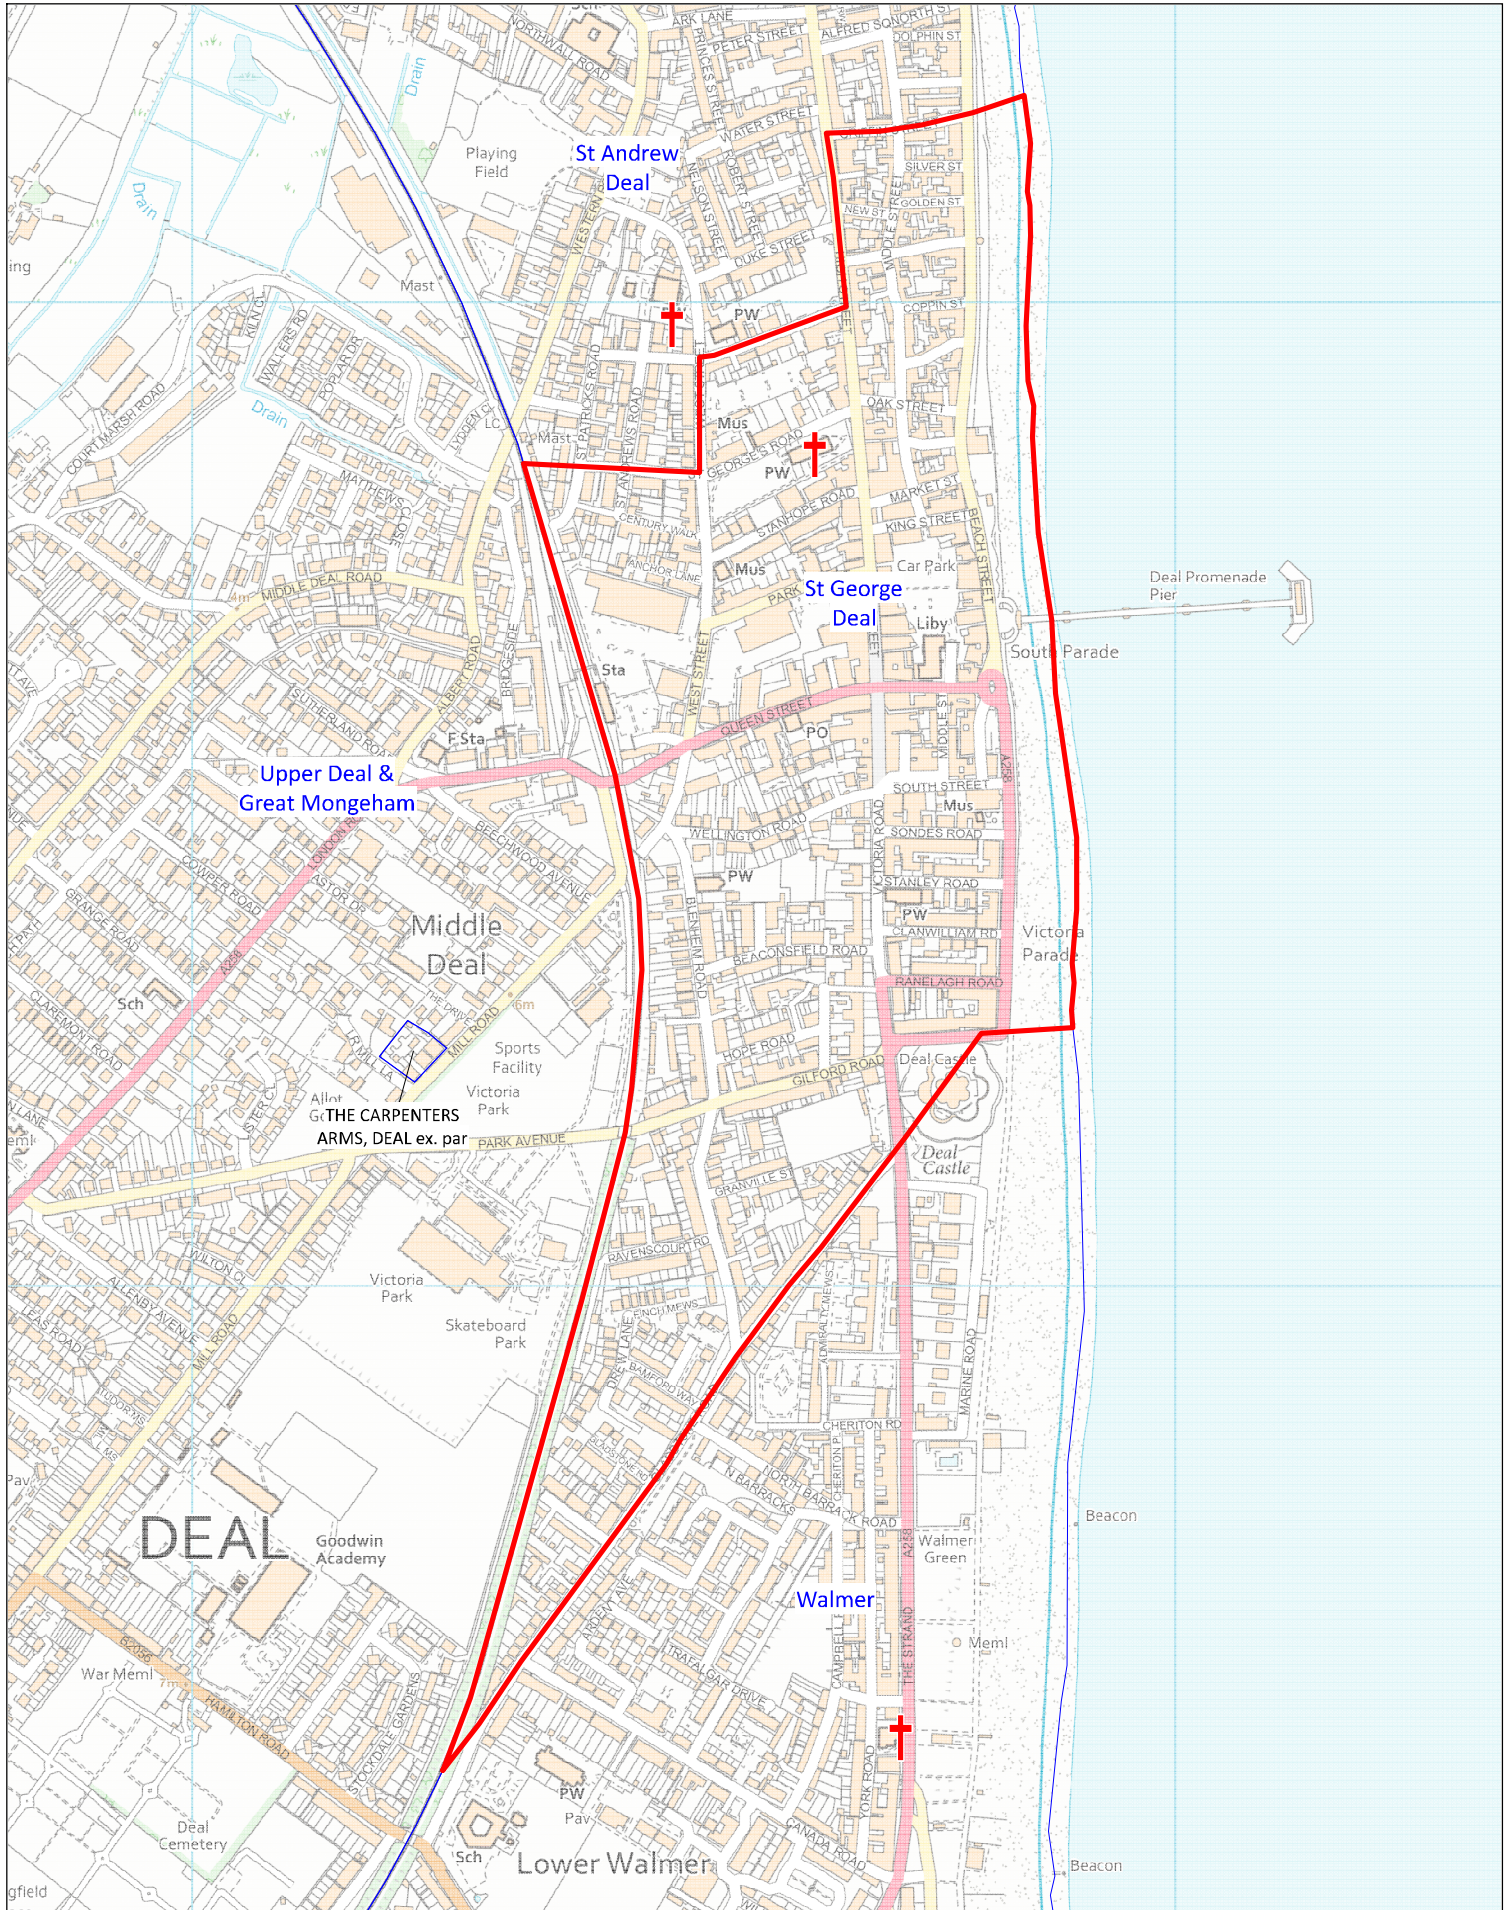

Benefice and Parish of Deal Saint George

This map was compiled for the Diocese of Canterbury by Alistair Sutherland in May 2024 with digital data from Field Dynamics. It contains parish data supplied by the Commissioners of the Church of England, church location data from A Church Near You, and Ordnance Survey data reproduced with the permission of Ordnance Survey on behalf of HMSO. ©Crown copyright and database right 2024. All rights reserved. Ordnance Survey licences nos 100040148 and 100019918. Please note that some legal parish names may be abbreviated for clarity.