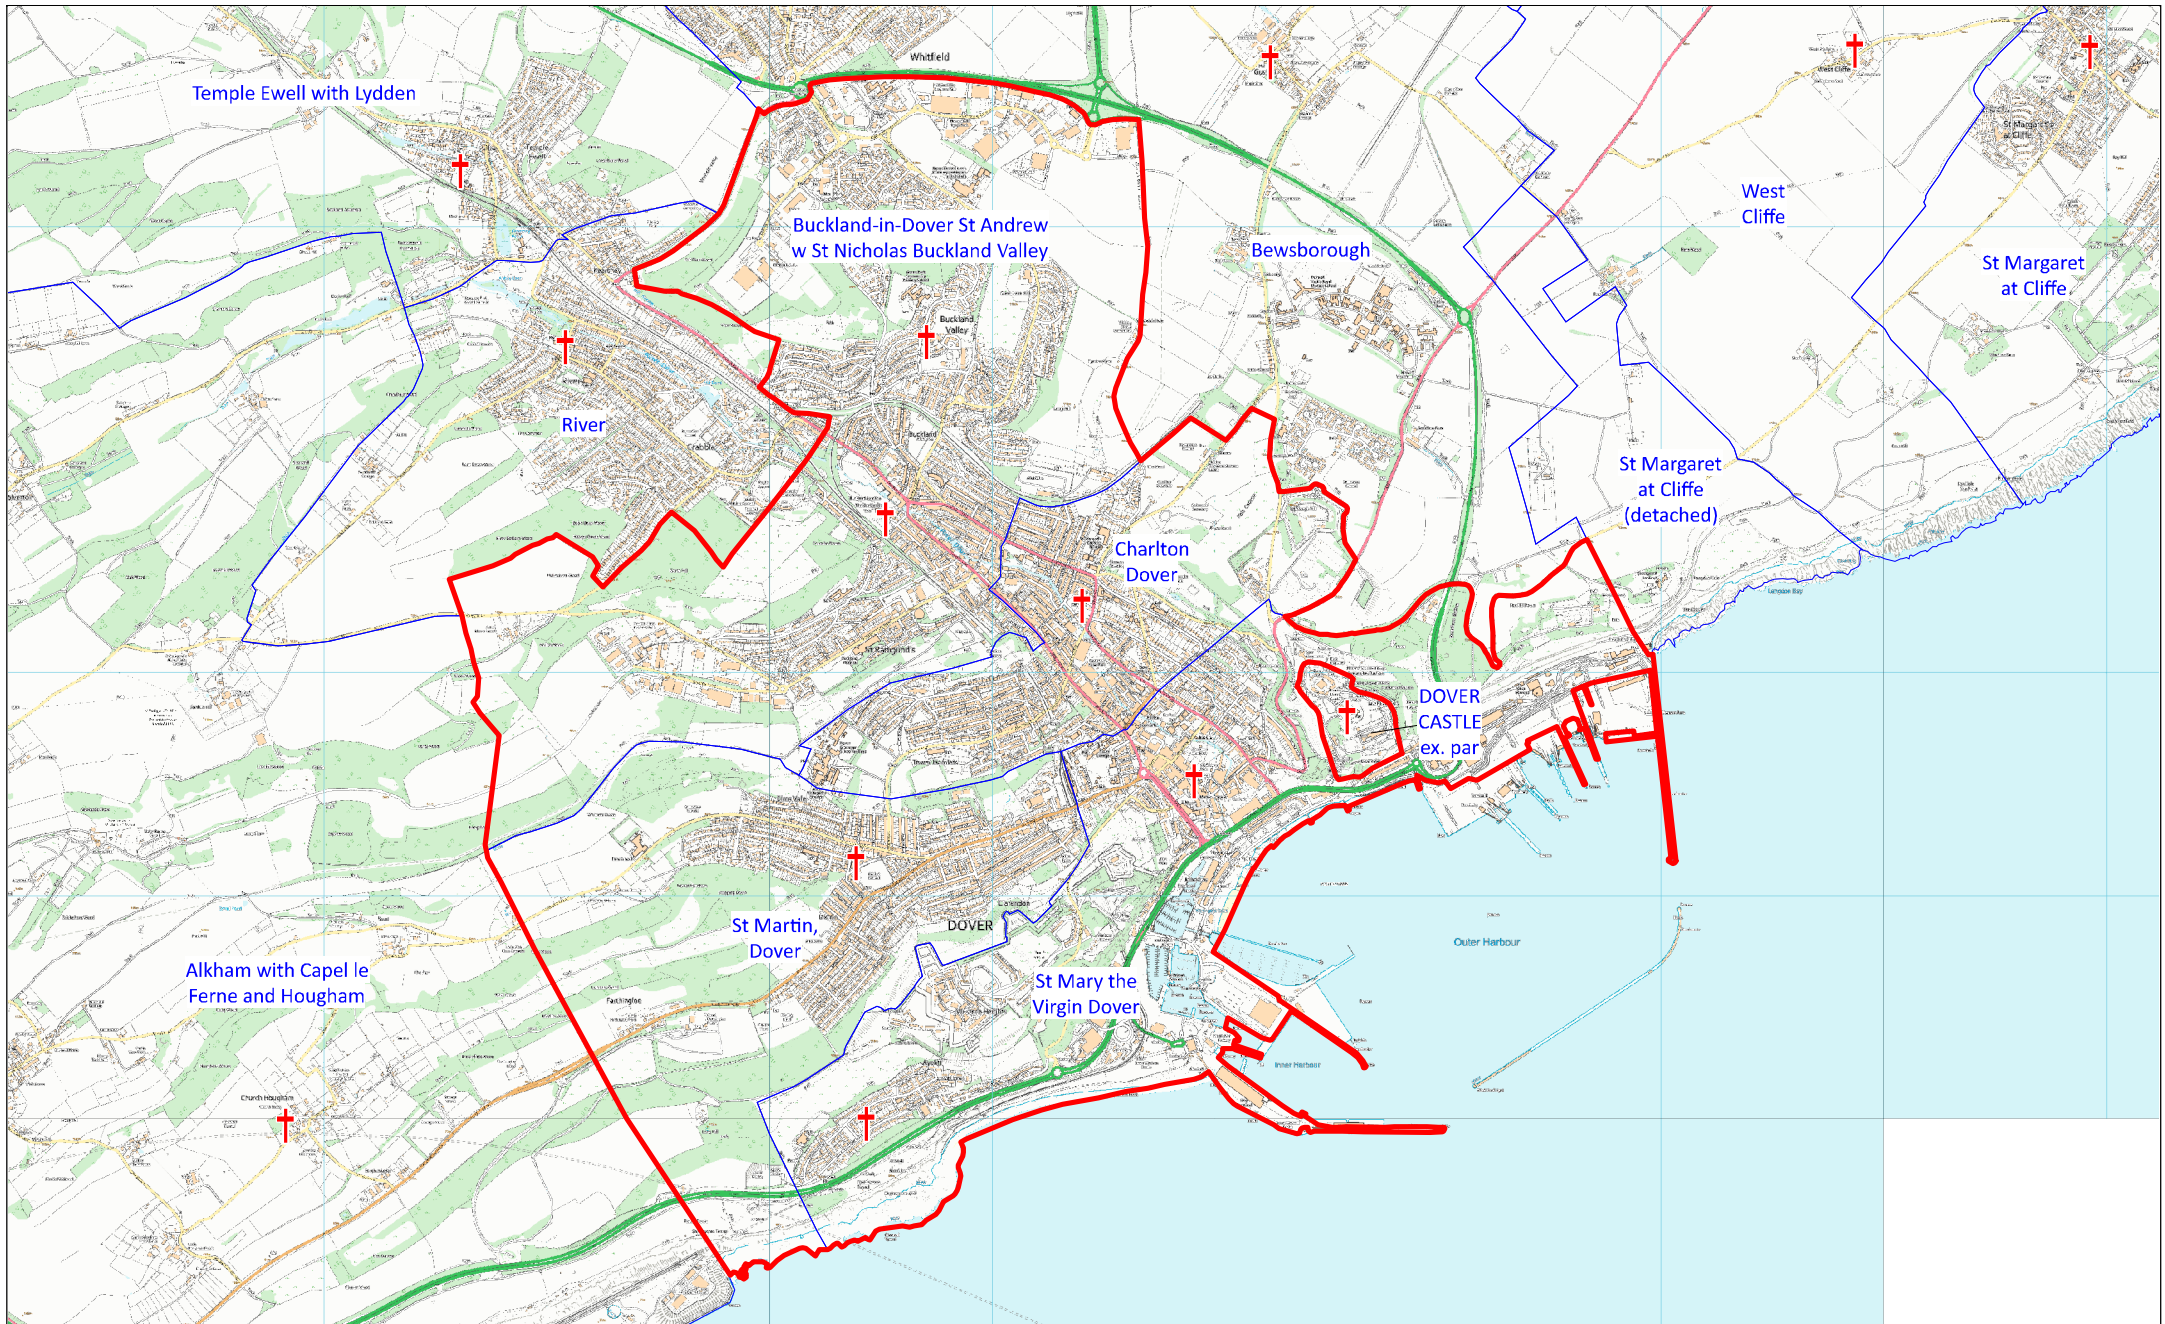

Benefice of Dover Town

This map was compiled for the Diocese of Canterbury by Alistair Sutherland in May 2024 with digital data from Field Dynamics. It contains parish data supplied by the Commissioners of the Church of England, church location data from A Church Near You, and Ordnance Survey data reproduced with the permission of Ordnance Survey on behalf of HMSO. ©Crown copyright and database right 2024. All rights reserved. Ordnance Survey licences nos 100040148 and 100019918. Please note that some legal parish names may be abbreviated for clarity.