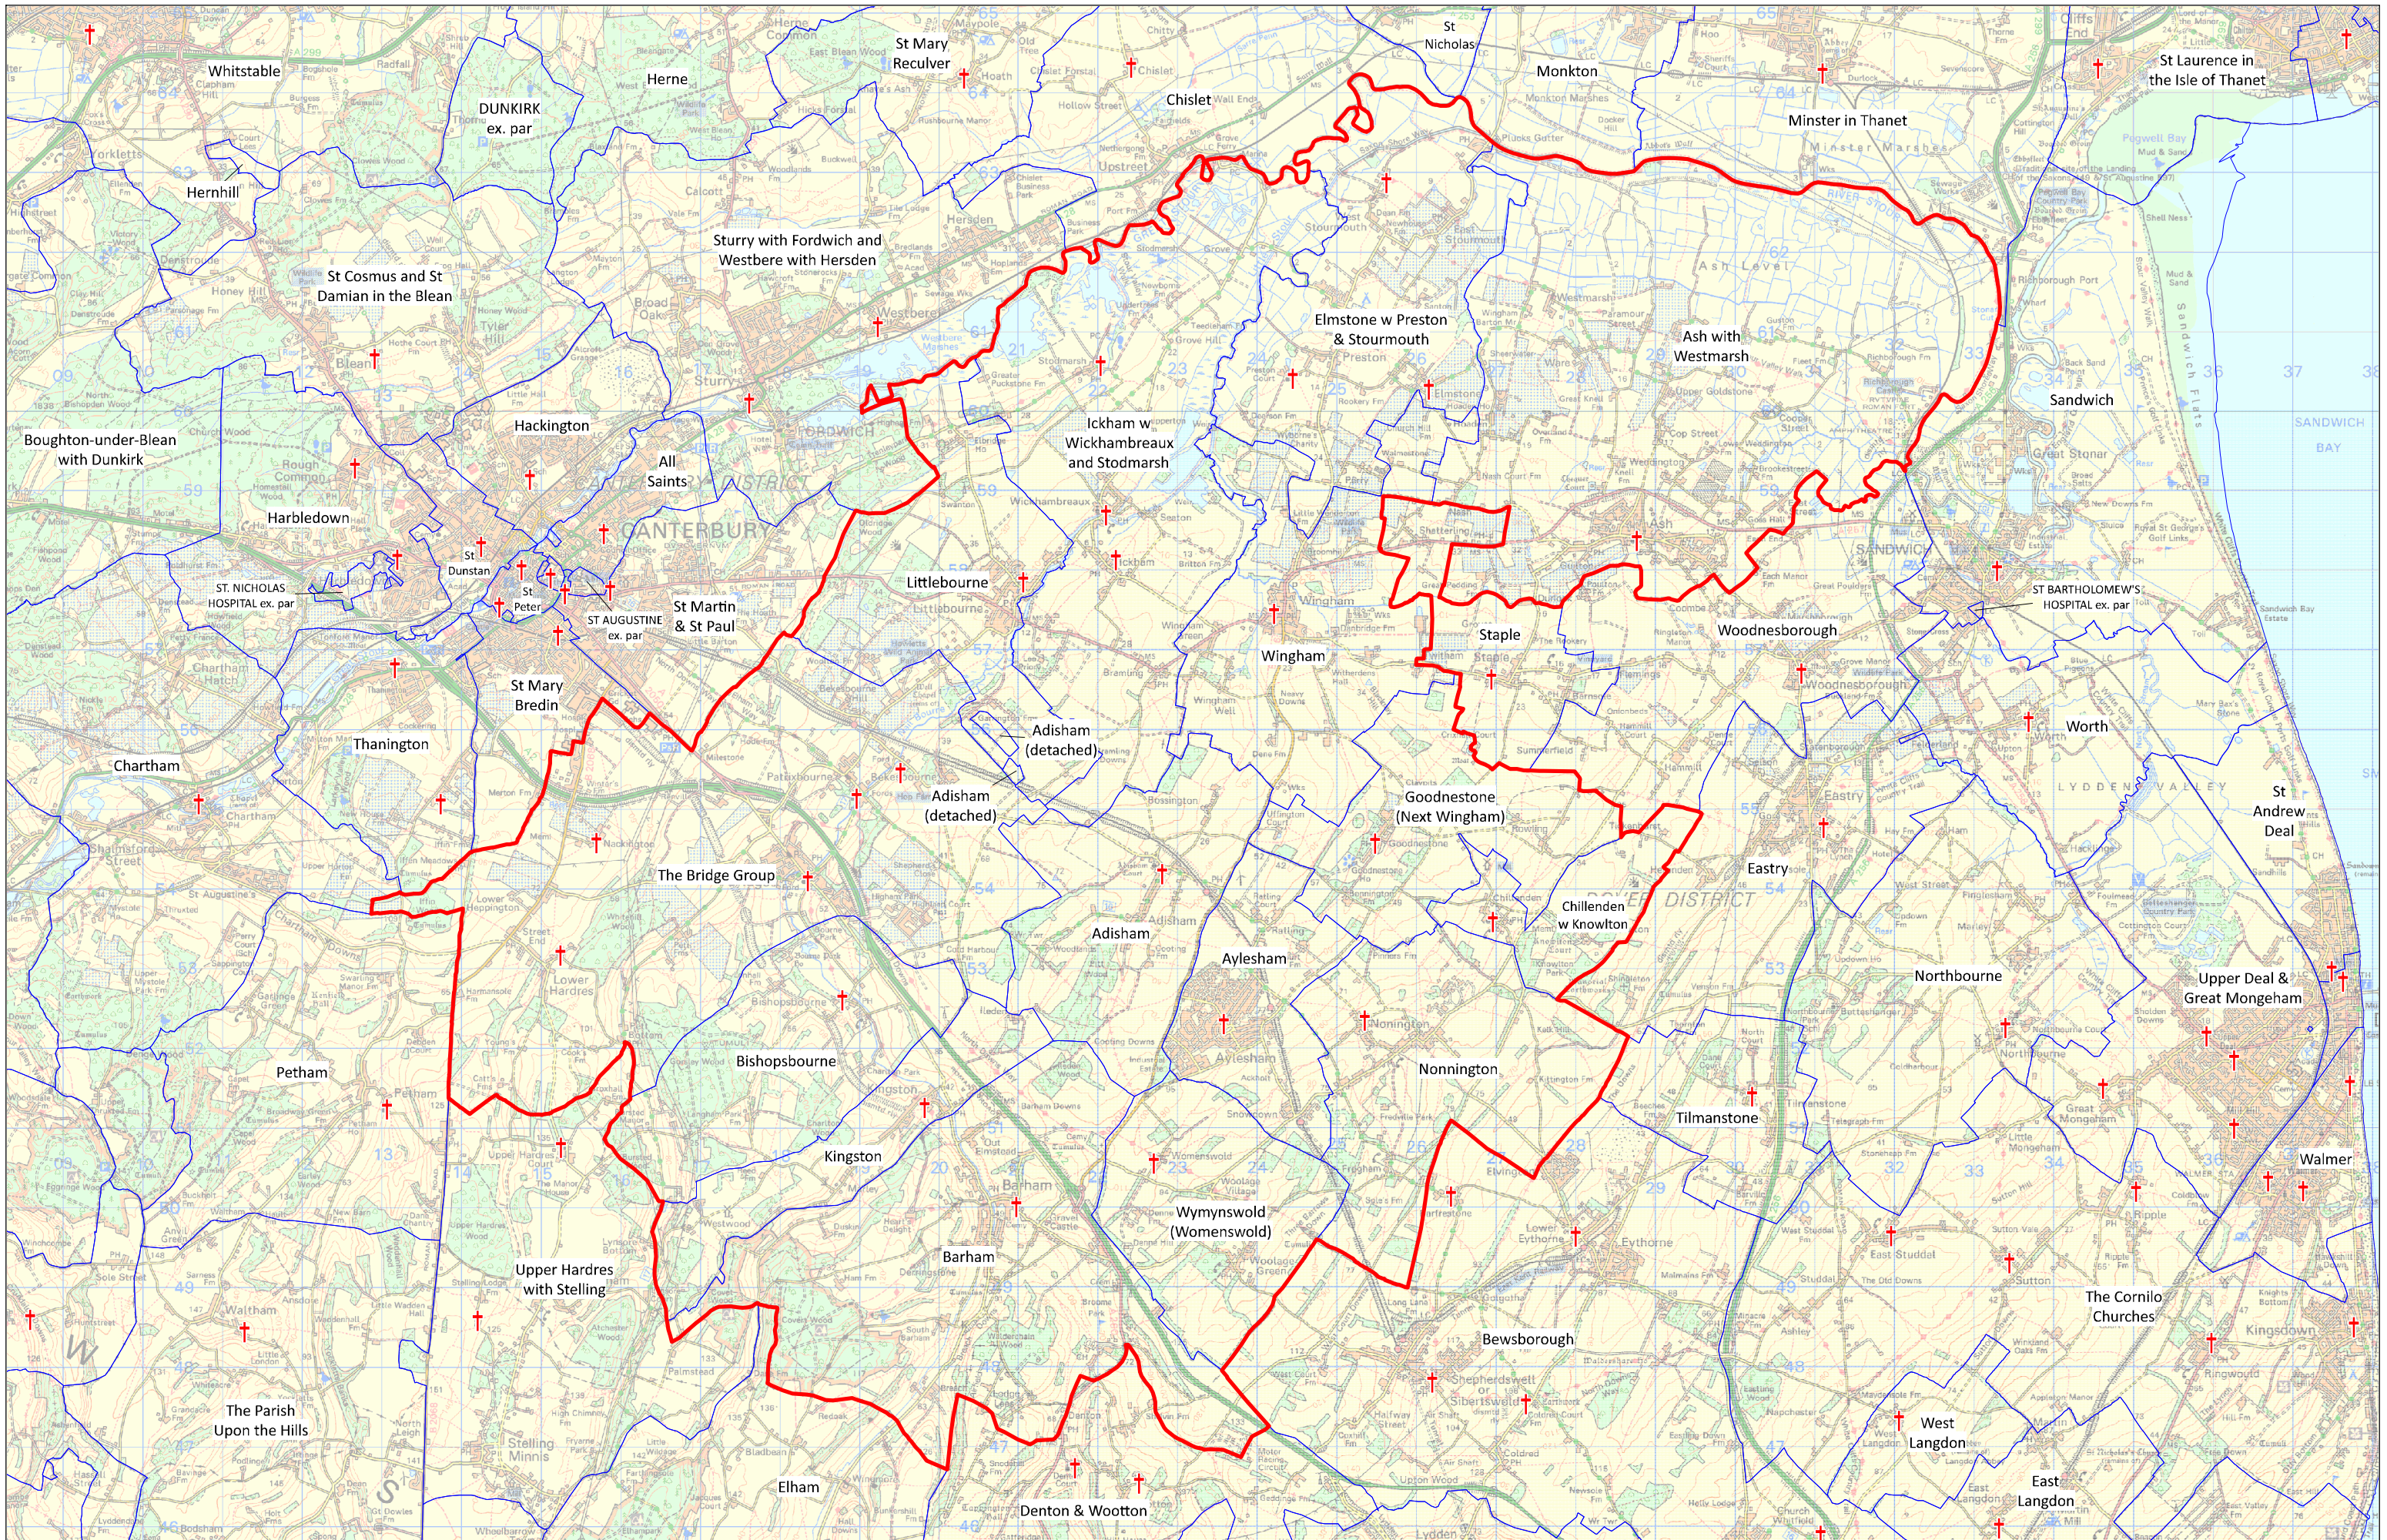

East Bridge Deanery

This map was compiled for the Diocese of Canterbury by Alistair Sutherland in April 2024 with digital data from Field Dynamics. It contains parish data supplied by the Commissioners of the Church of England, church location data from A Church Near You, and Ordnance Survey data reproduced with the permission of Ordnance Survey on behalf of HMSO. ©Crown copyright and database right 2024. All rights reserved. Ordnance Survey licences nos 100040148 and 100019918. Please note that some legal parish names may be abbreviated for clarity.