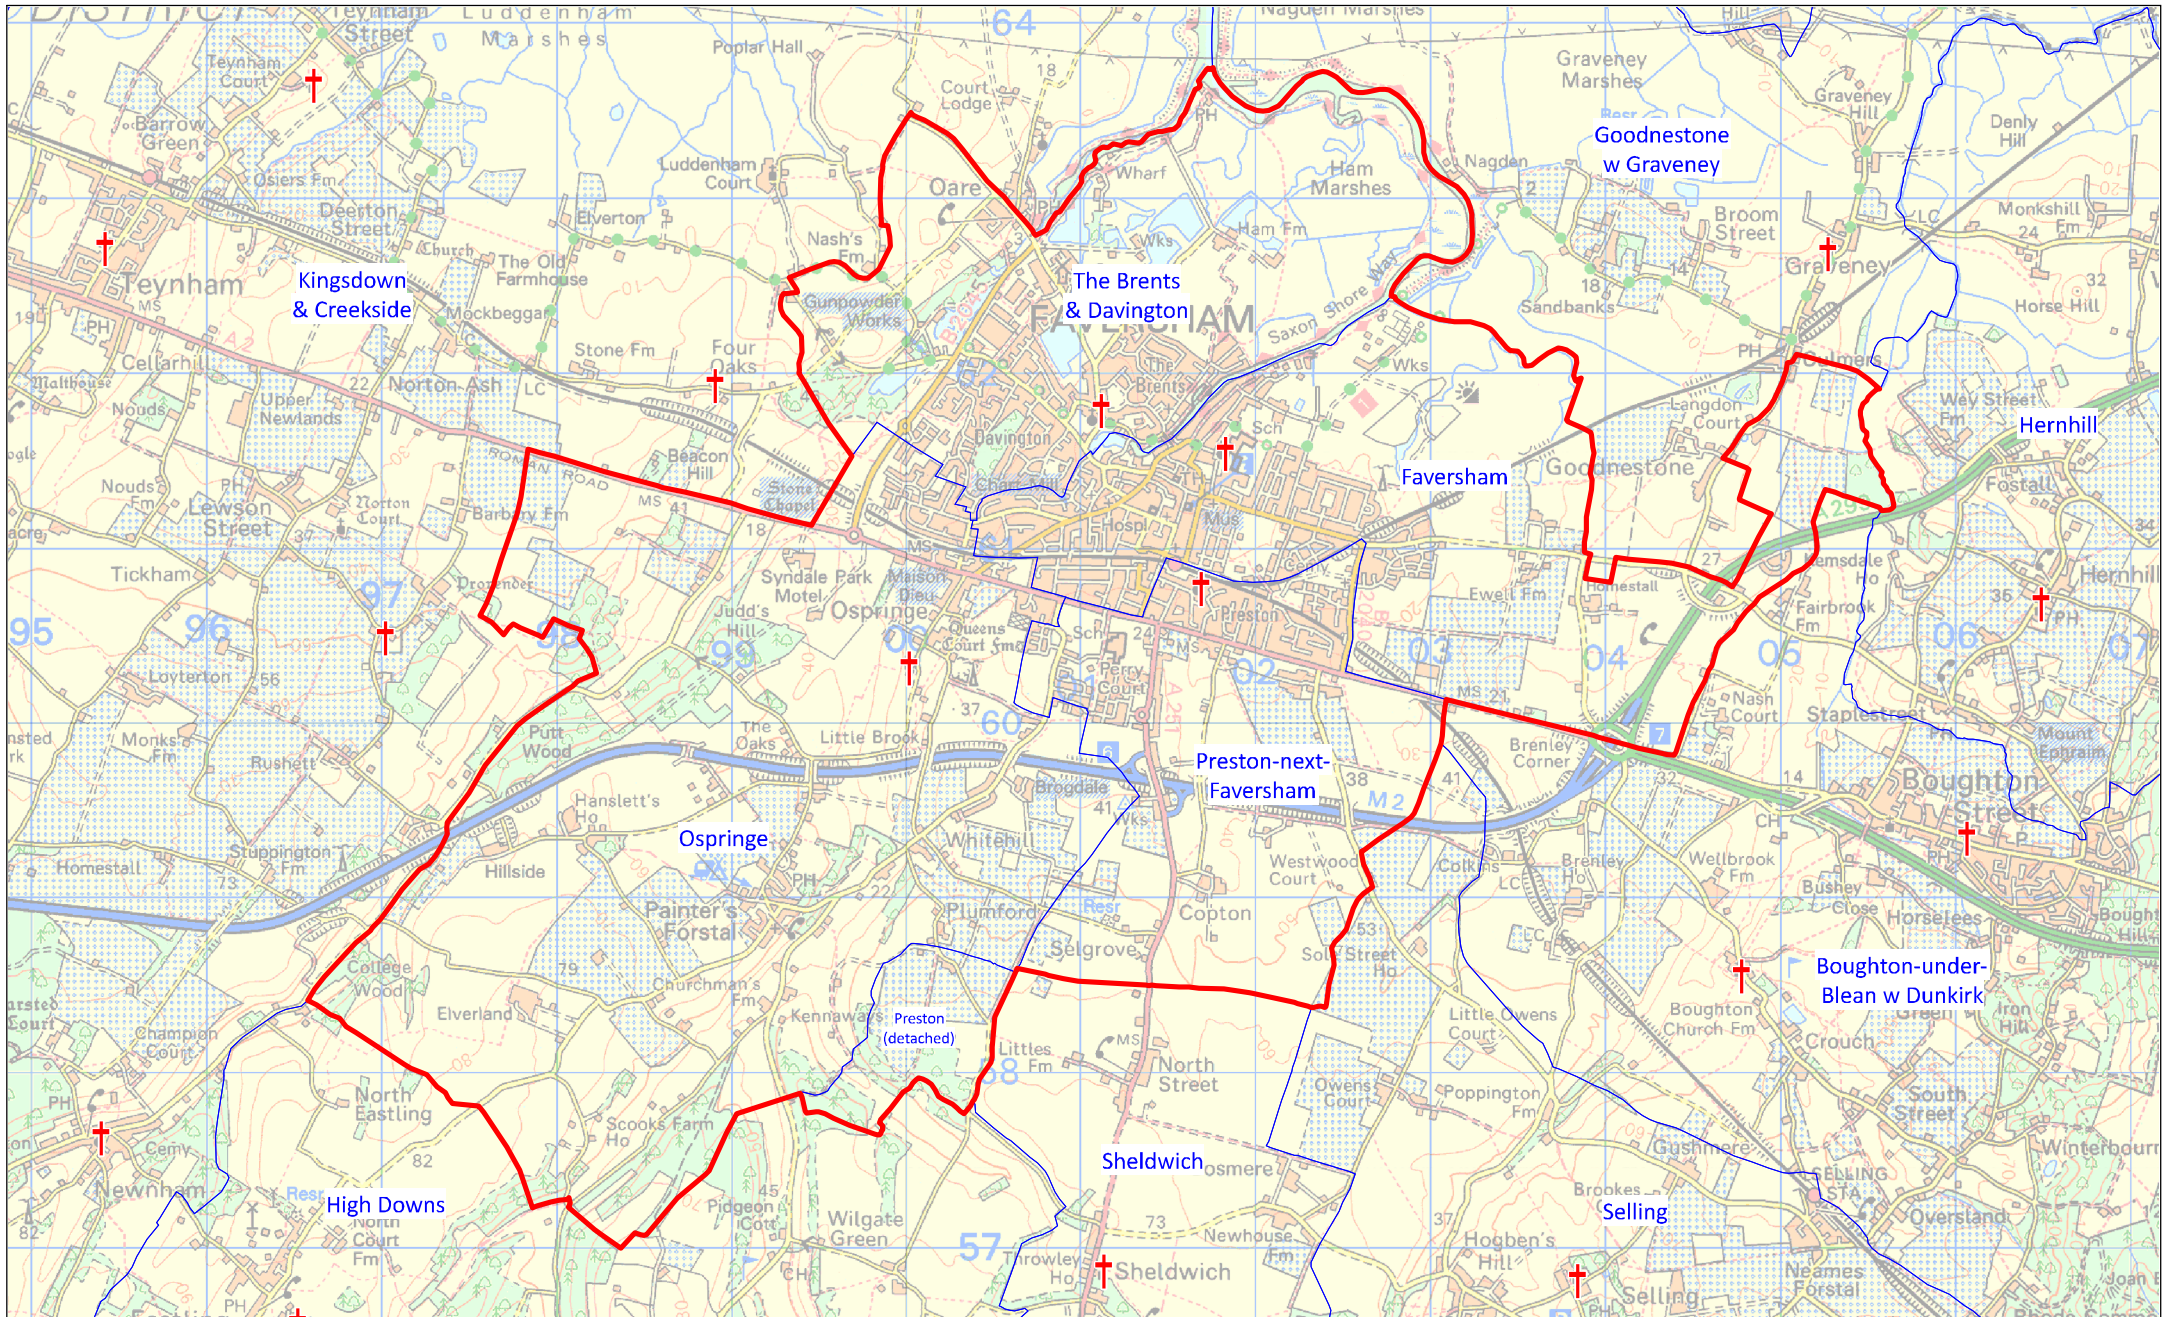

Benefice of Faversham

This map was compiled for the Diocese of Canterbury by Alistair Sutherland in May 2024 with digital data from Field Dynamics. It contains parish data supplied by the Commissioners of the Church of England, church location data from A Church Near You, and Ordnance Survey data reproduced with the permission of Ordnance Survey on behalf of HMSO. ©Crown copyright and database right 2024. All rights reserved. Ordnance Survey licences nos 100040148 and 100019918. Please note that some legal parish names may be abbreviated for clarity.