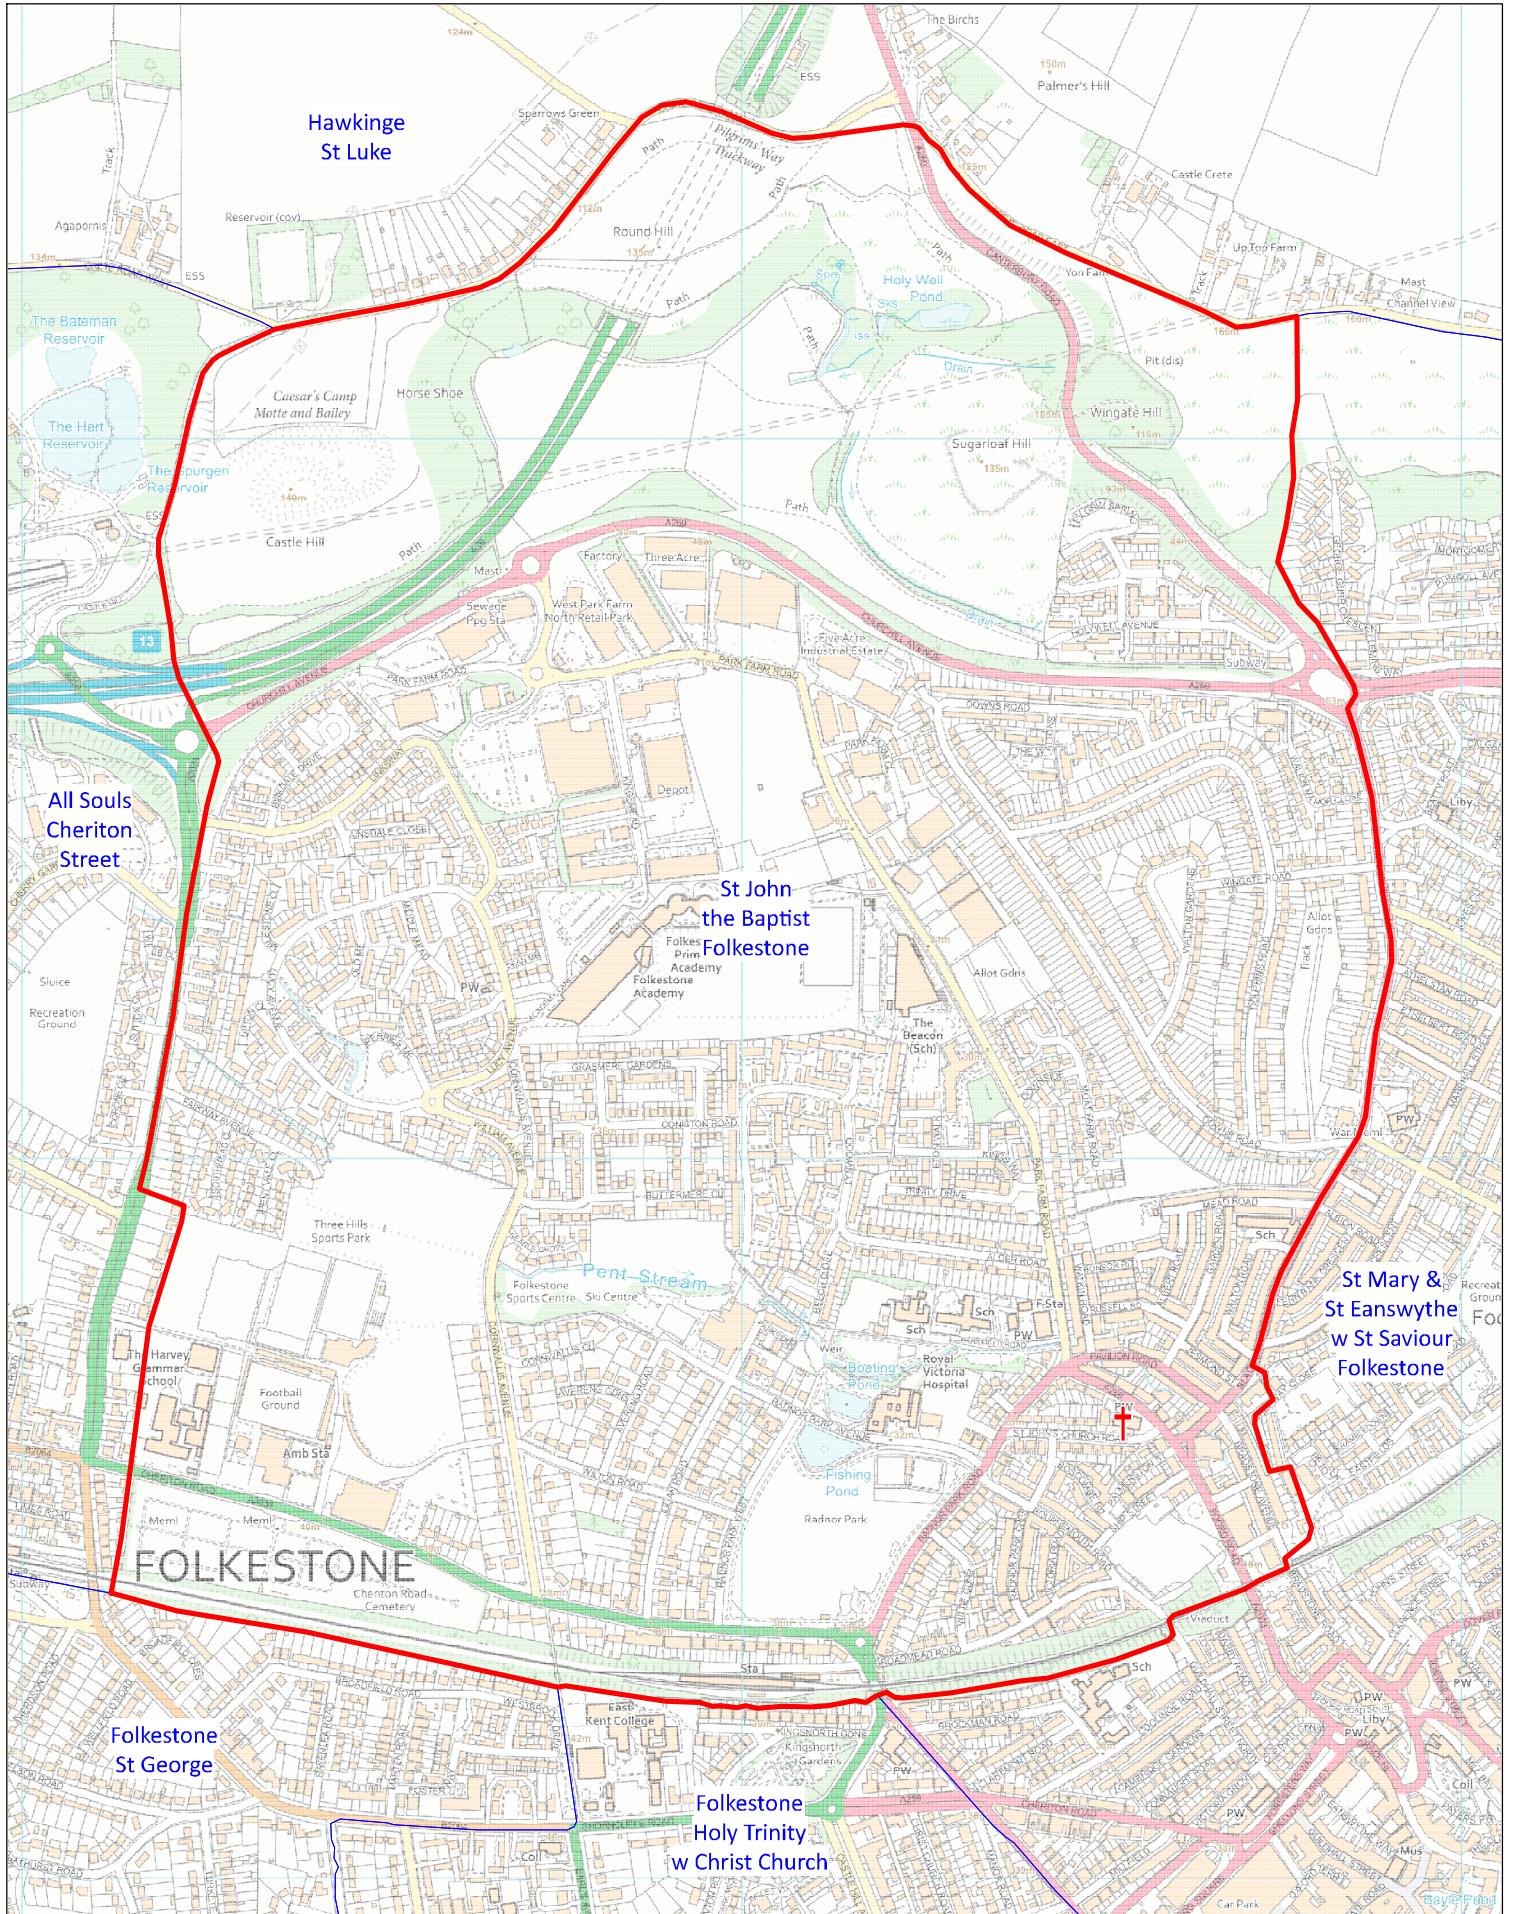

The Benefice and Parish of Saint John the Baptist Folkestone

This map was compiled for the Diocese of Canterbury by Alistair Sutherland in May 2024 with digital data from Field Dynamics. It contains parish data supplied by the Commissioners of the Church of England, church location data from A Church Near You, and Ordnance Survey data reproduced with the permission of Ordnance Survey on behalf of HMSO. ©Crown copyright and database right 2024. All rights reserved. Ordnance Survey licences nos 100040148 and 100019918. Please note that some legal parish names may be abbreviated for clarity.