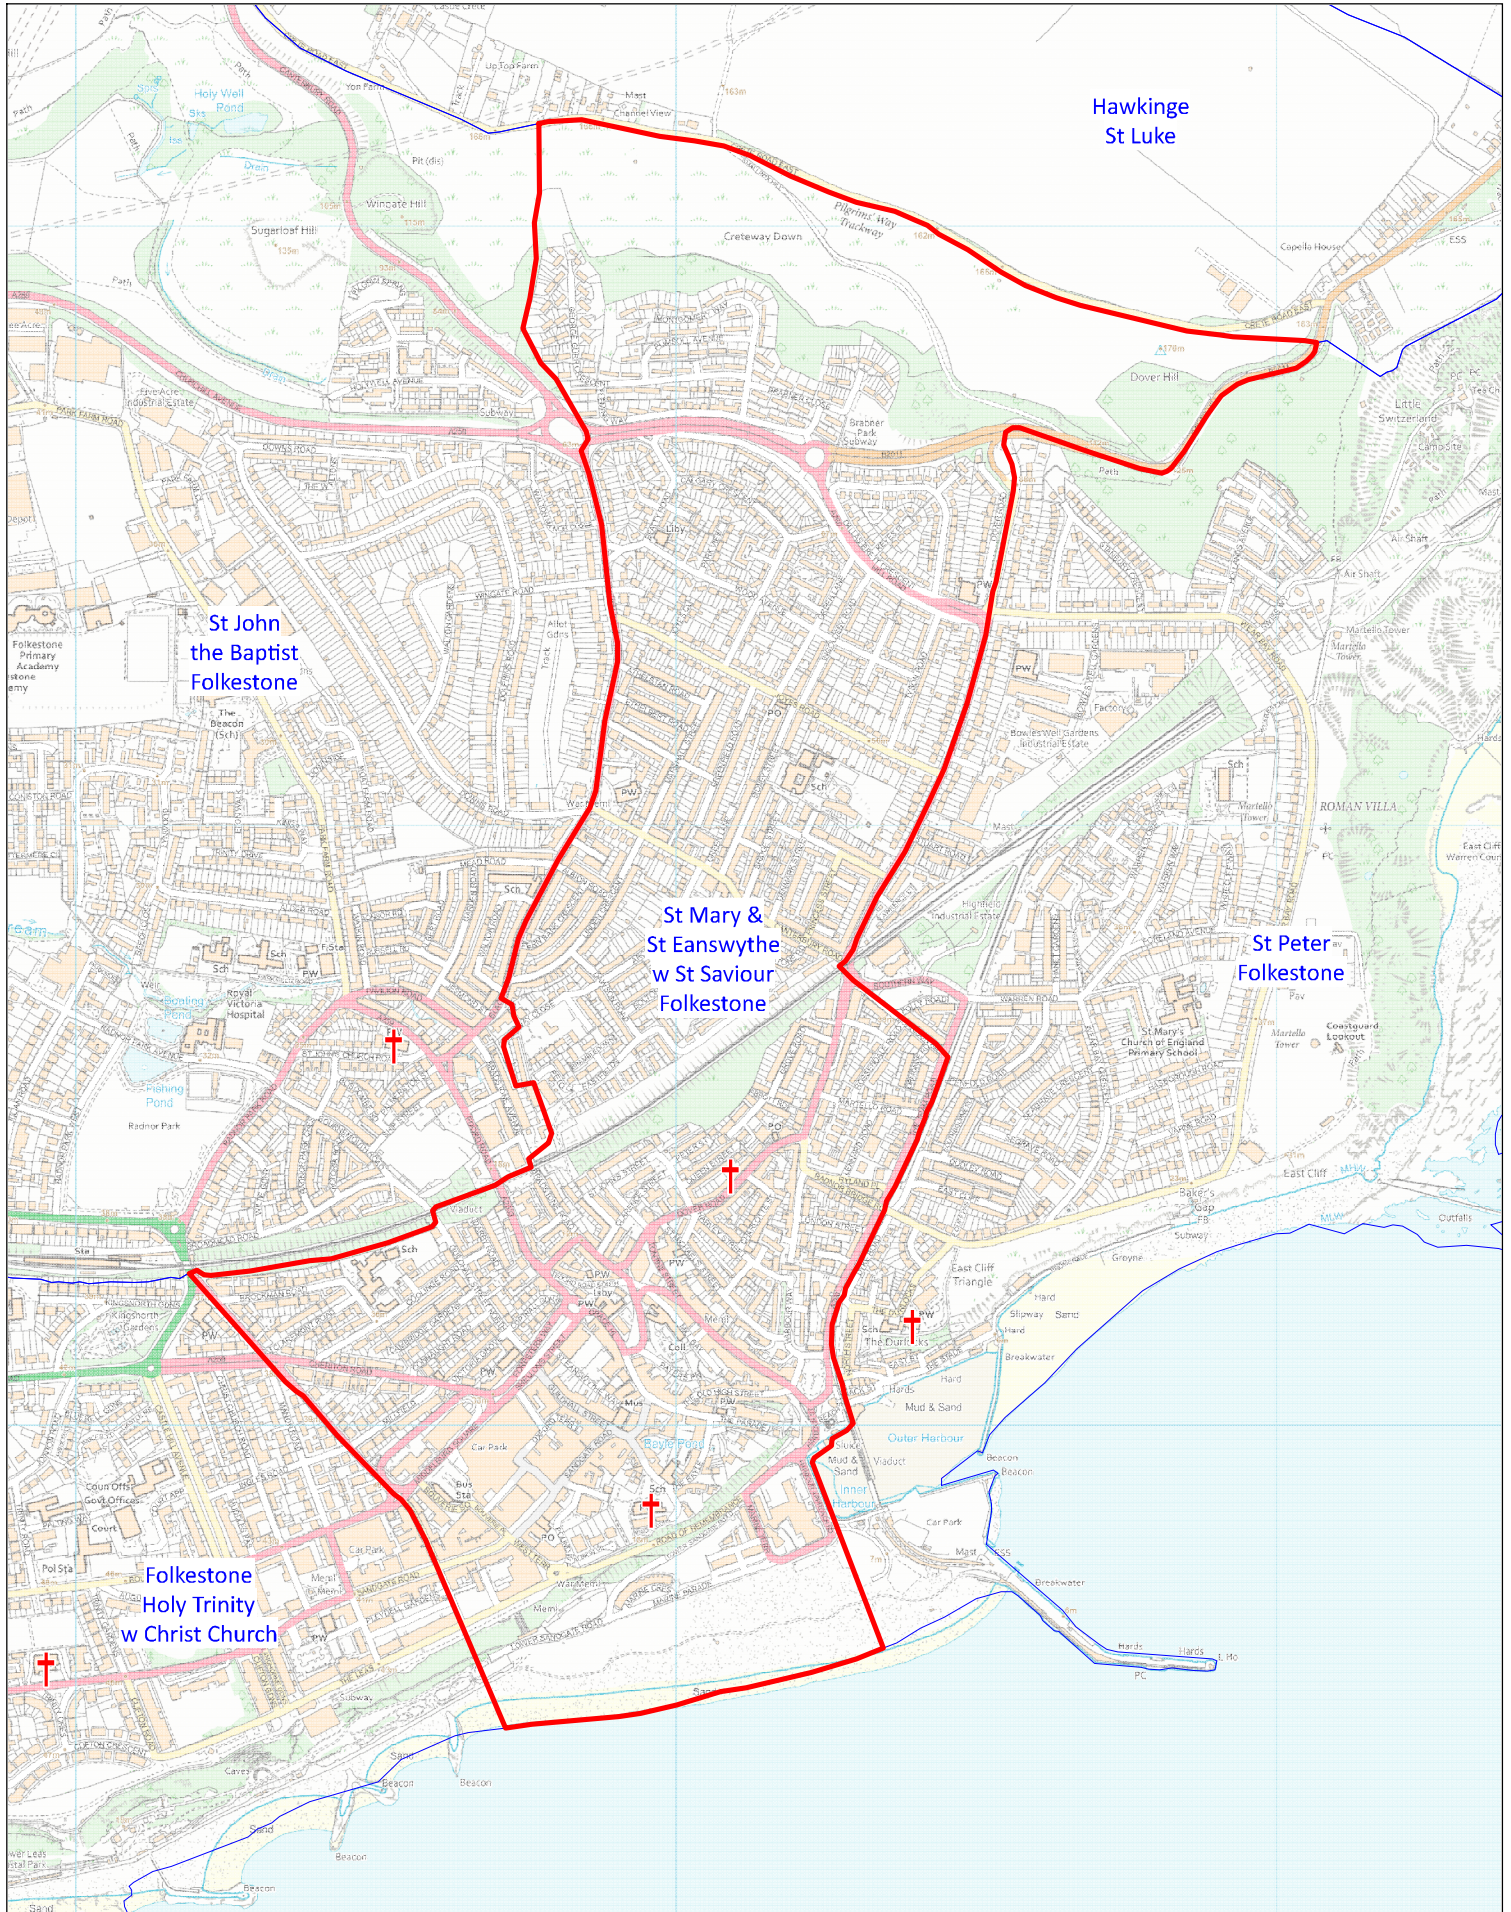

The Benefice and Parish of Saint Mary and Saint Eanswythe with Saint Saviour Folkestone

This map was compiled for the Diocese of Canterbury by Alistair Sutherland in May 2024 with digital data from Field Dynamics. It contains parish data supplied by the Commissioners of the Church of England, church location data from A Church Near You, and Ordnance Survey data reproduced with the permission of Ordnance Survey on behalf of HMSO. ©Crown copyright and database right 2024. All rights reserved. Ordnance Survey licences nos 100040148 and 100019918. Please note that some legal parish names may be abbreviated for clarity.