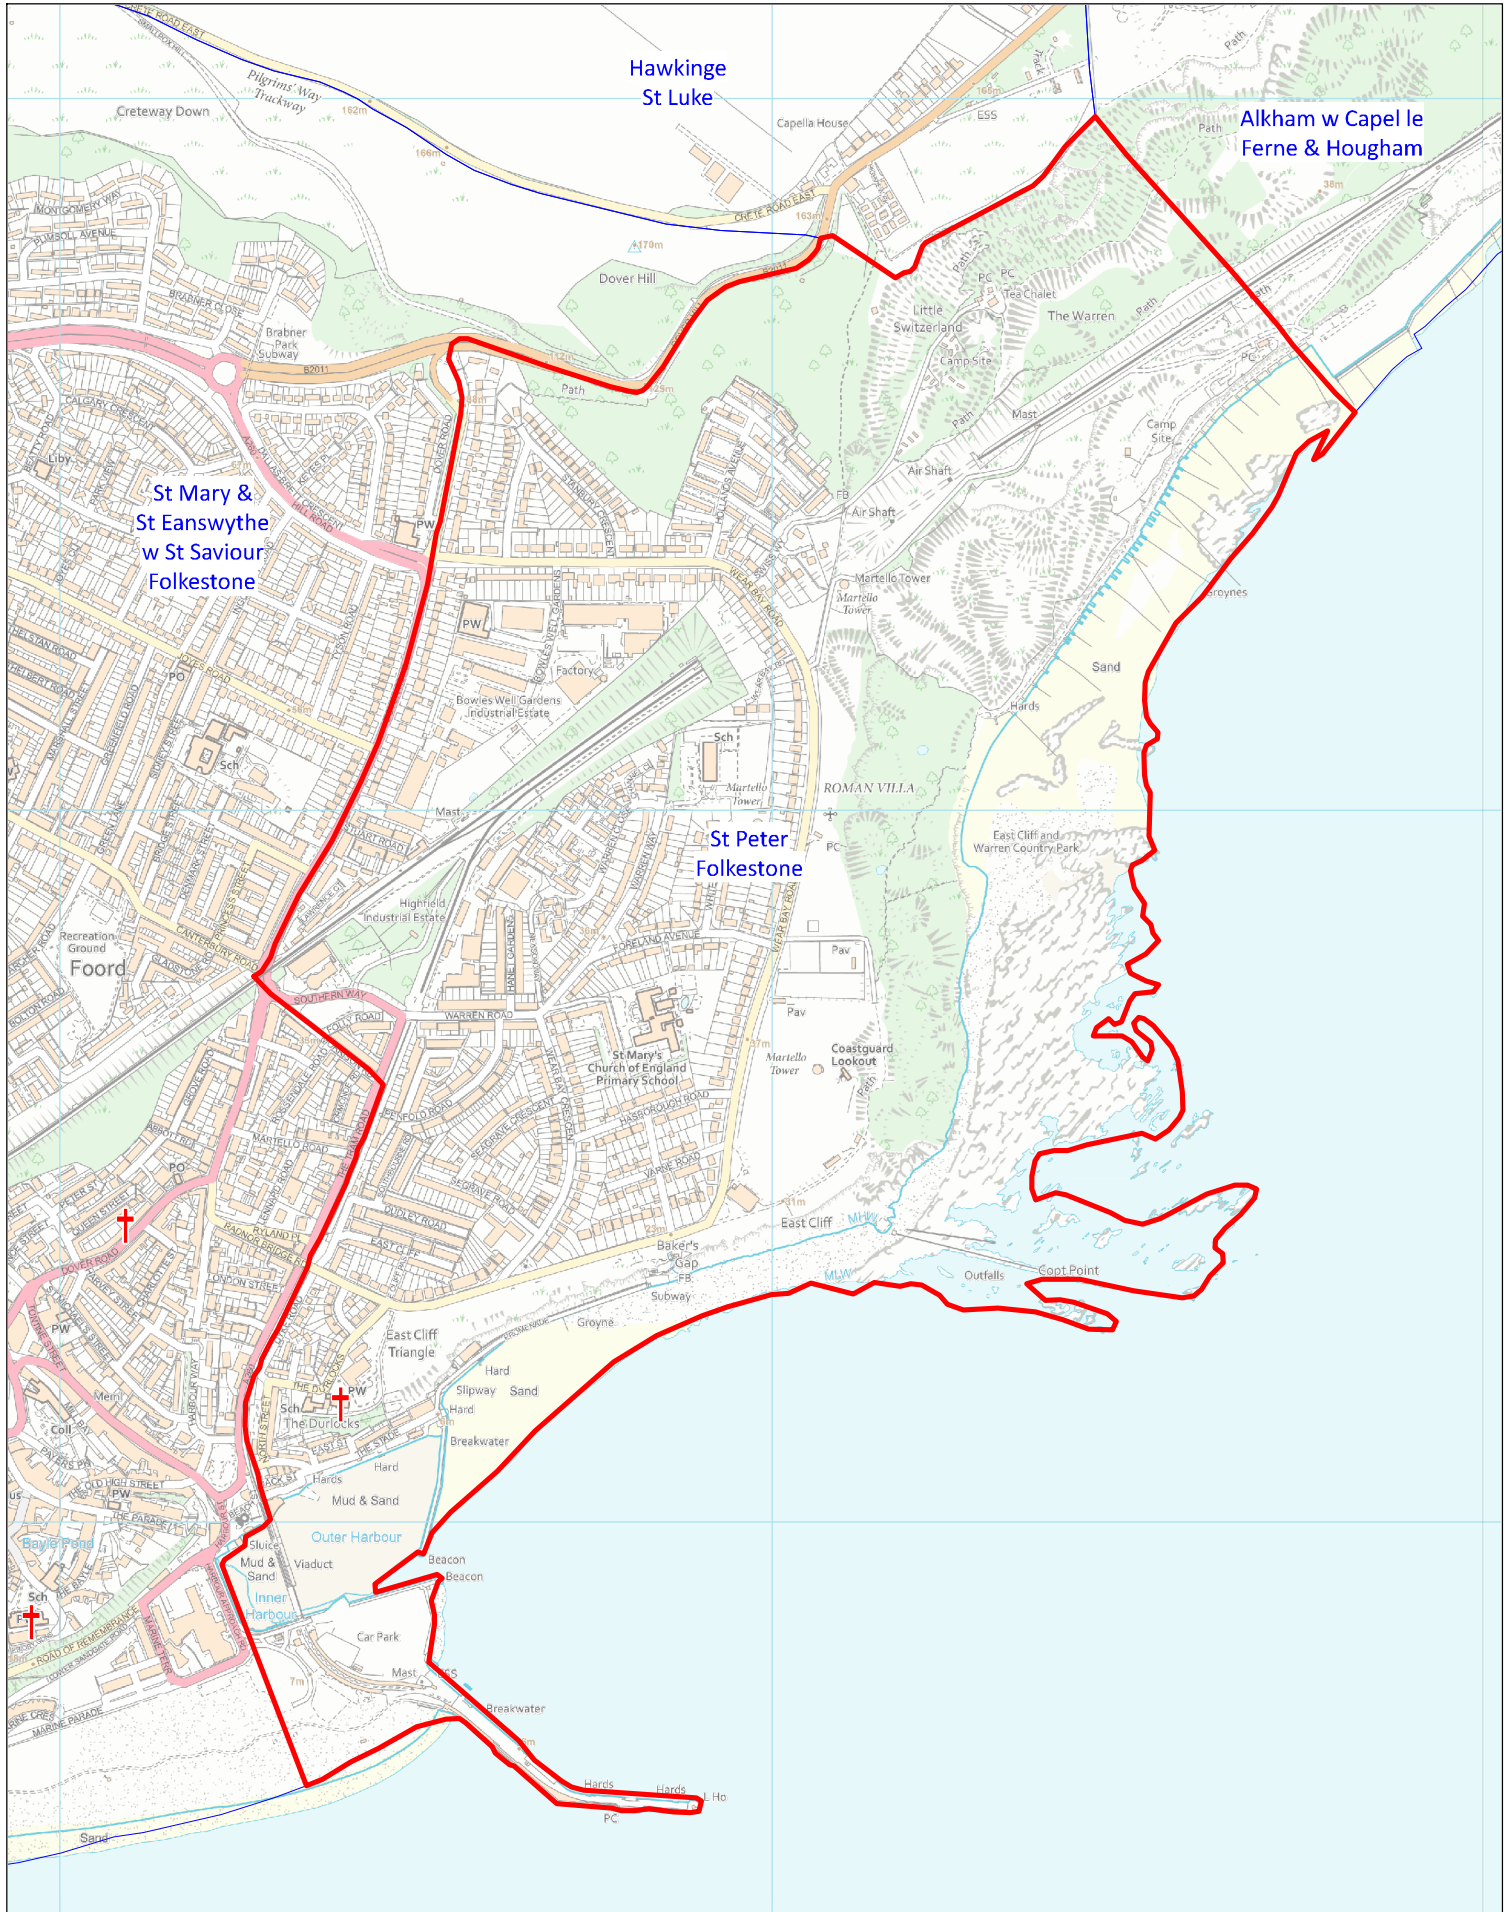

The Benefice and Parish of Saint Peter Folkestone

This map was compiled for the Diocese of Canterbury by Alistair Sutherland in May 2024 with digital data from Field Dynamics. It contains parish data supplied by the Commissioners of the Church of England, church location data from A Church Near You, and Ordnance Survey data reproduced with the permission of Ordnance Survey on behalf of HMSO. ©Crown copyright and database right 2024. All rights reserved. Ordnance Survey licences nos 100040148 and 100019918. Please note that some legal parish names may be abbreviated for clarity.