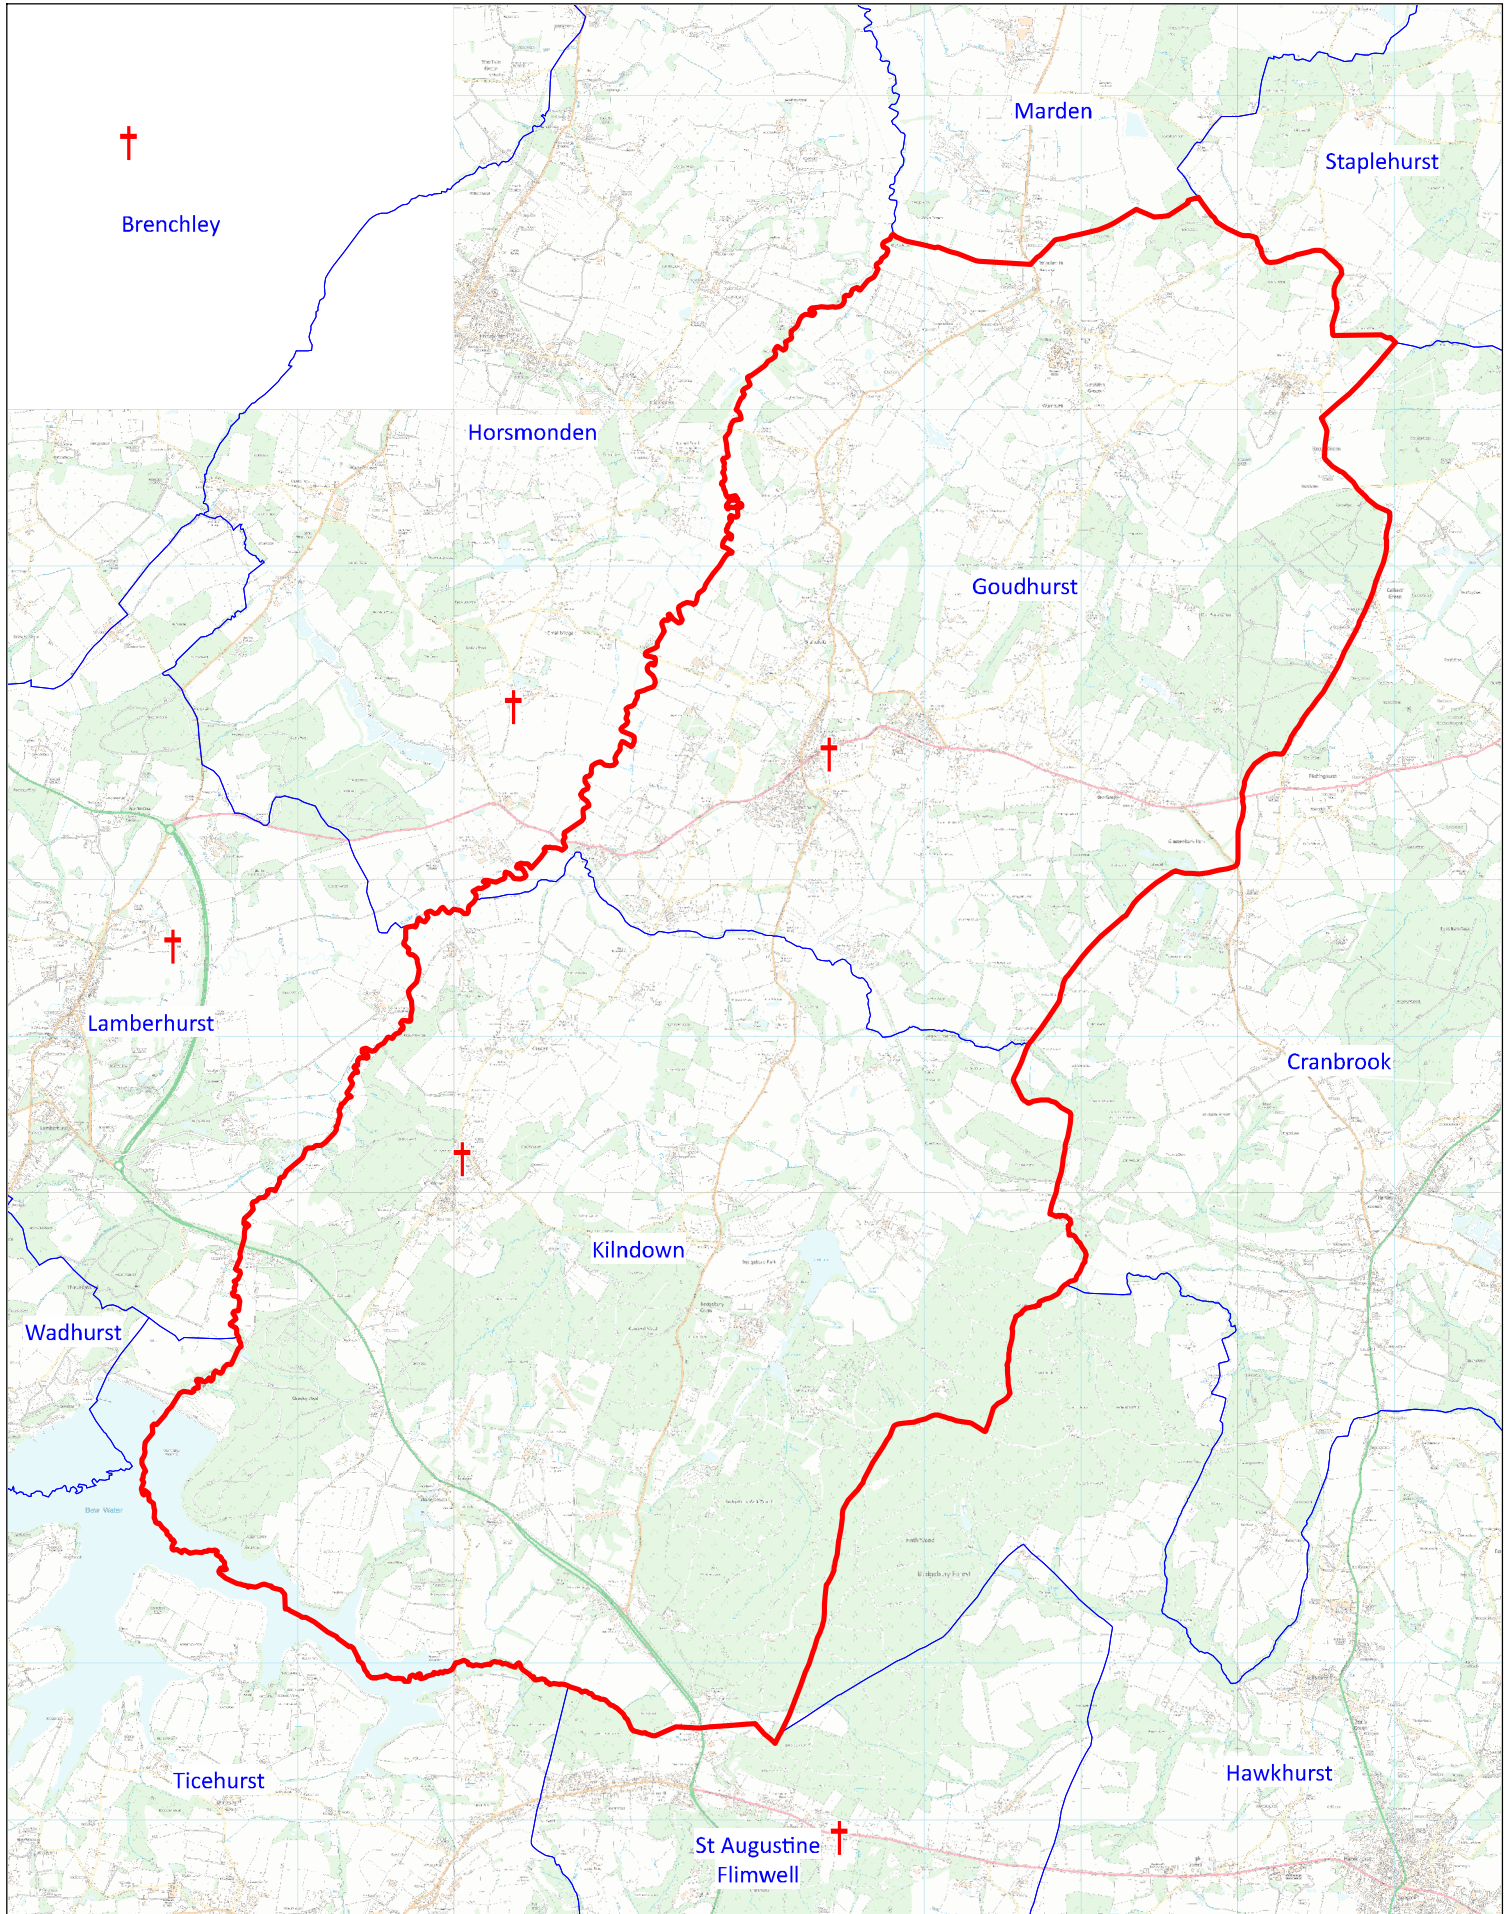

# Benefice of Goudhurst with Kilndown

This map was compiled for the Diocese of Canterbury by Alistair Sutherland in May 2024 with digital data from Field Dynamics. It contains parish data supplied by the Commissioners of the Church of England, church location data from A Church Near You, and Ordnance Survey data reproduced with the permission of Ordnance Survey on behalf of HMSO. ©Crown copyright and database right 2024. All rights reserved. Ordnance Survey licences nos 100040148 and 100019918. Please note that some legal parish names may be abbreviated for clarity.