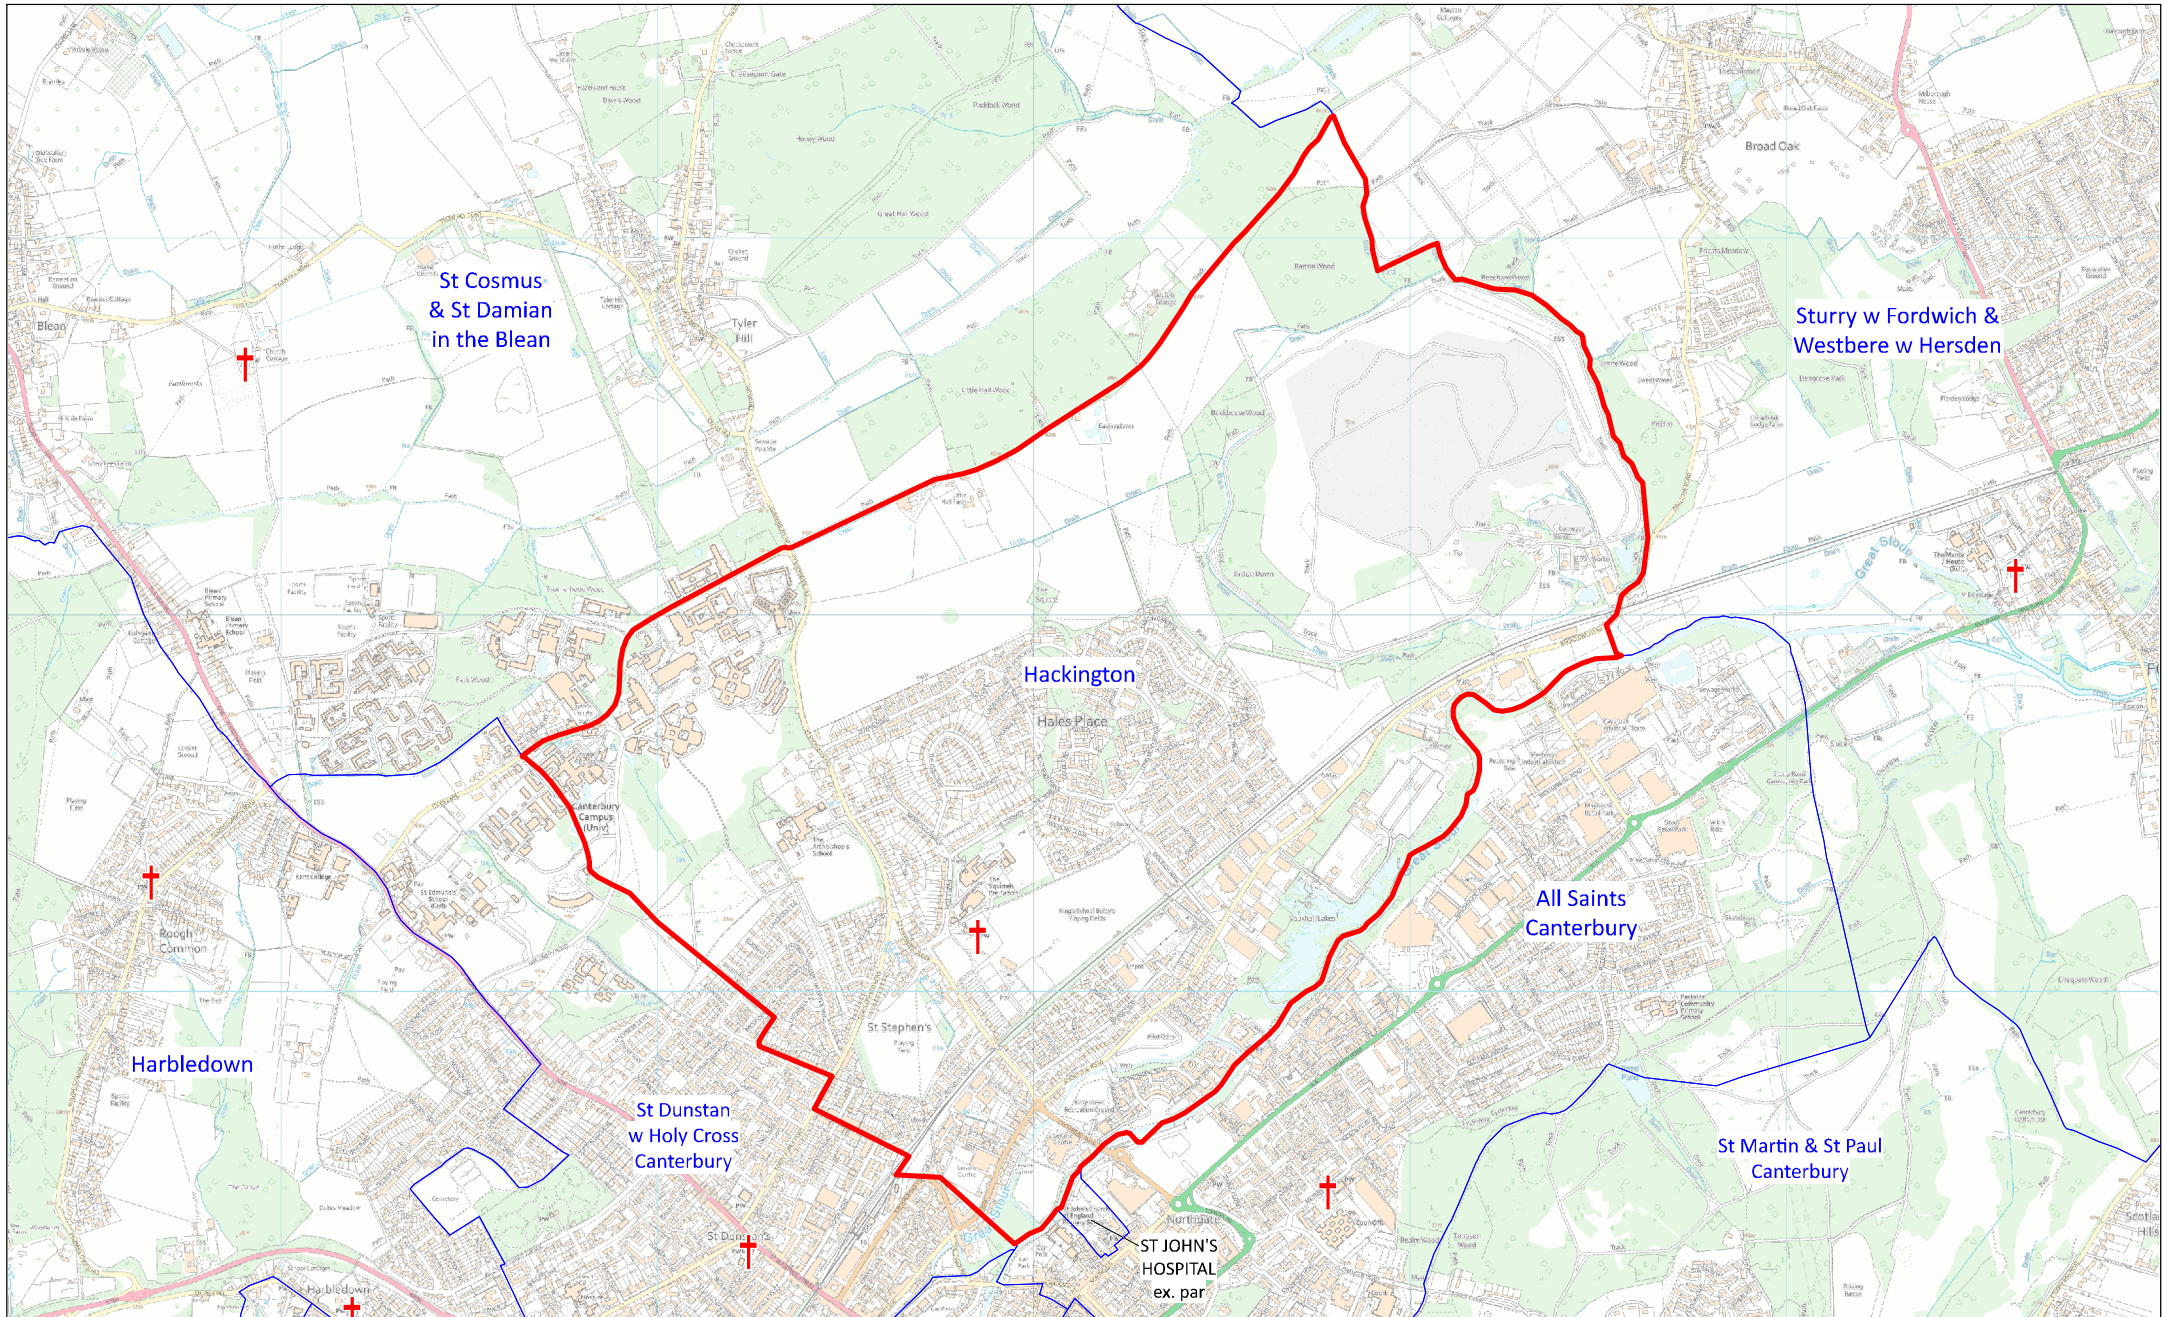

# Benefice and Parish of Hackington

This map was compiled for the Diocese of Canterbury by Alistair Sutherland in May 2024 with digital data from Field Dynamics. It contains parish data supplied by the Commissioners of the Church of England, church location data from A Church Near You, and Ordnance Survey data reproduced with the permission of Ordnance Survey on behalf of HMSO. ©Crown copyright and database right 2024. All rights reserved. Ordnance Survey licences nos 100040148 and 100019918. Please note that some legal parish names may be abbreviated for clarity.