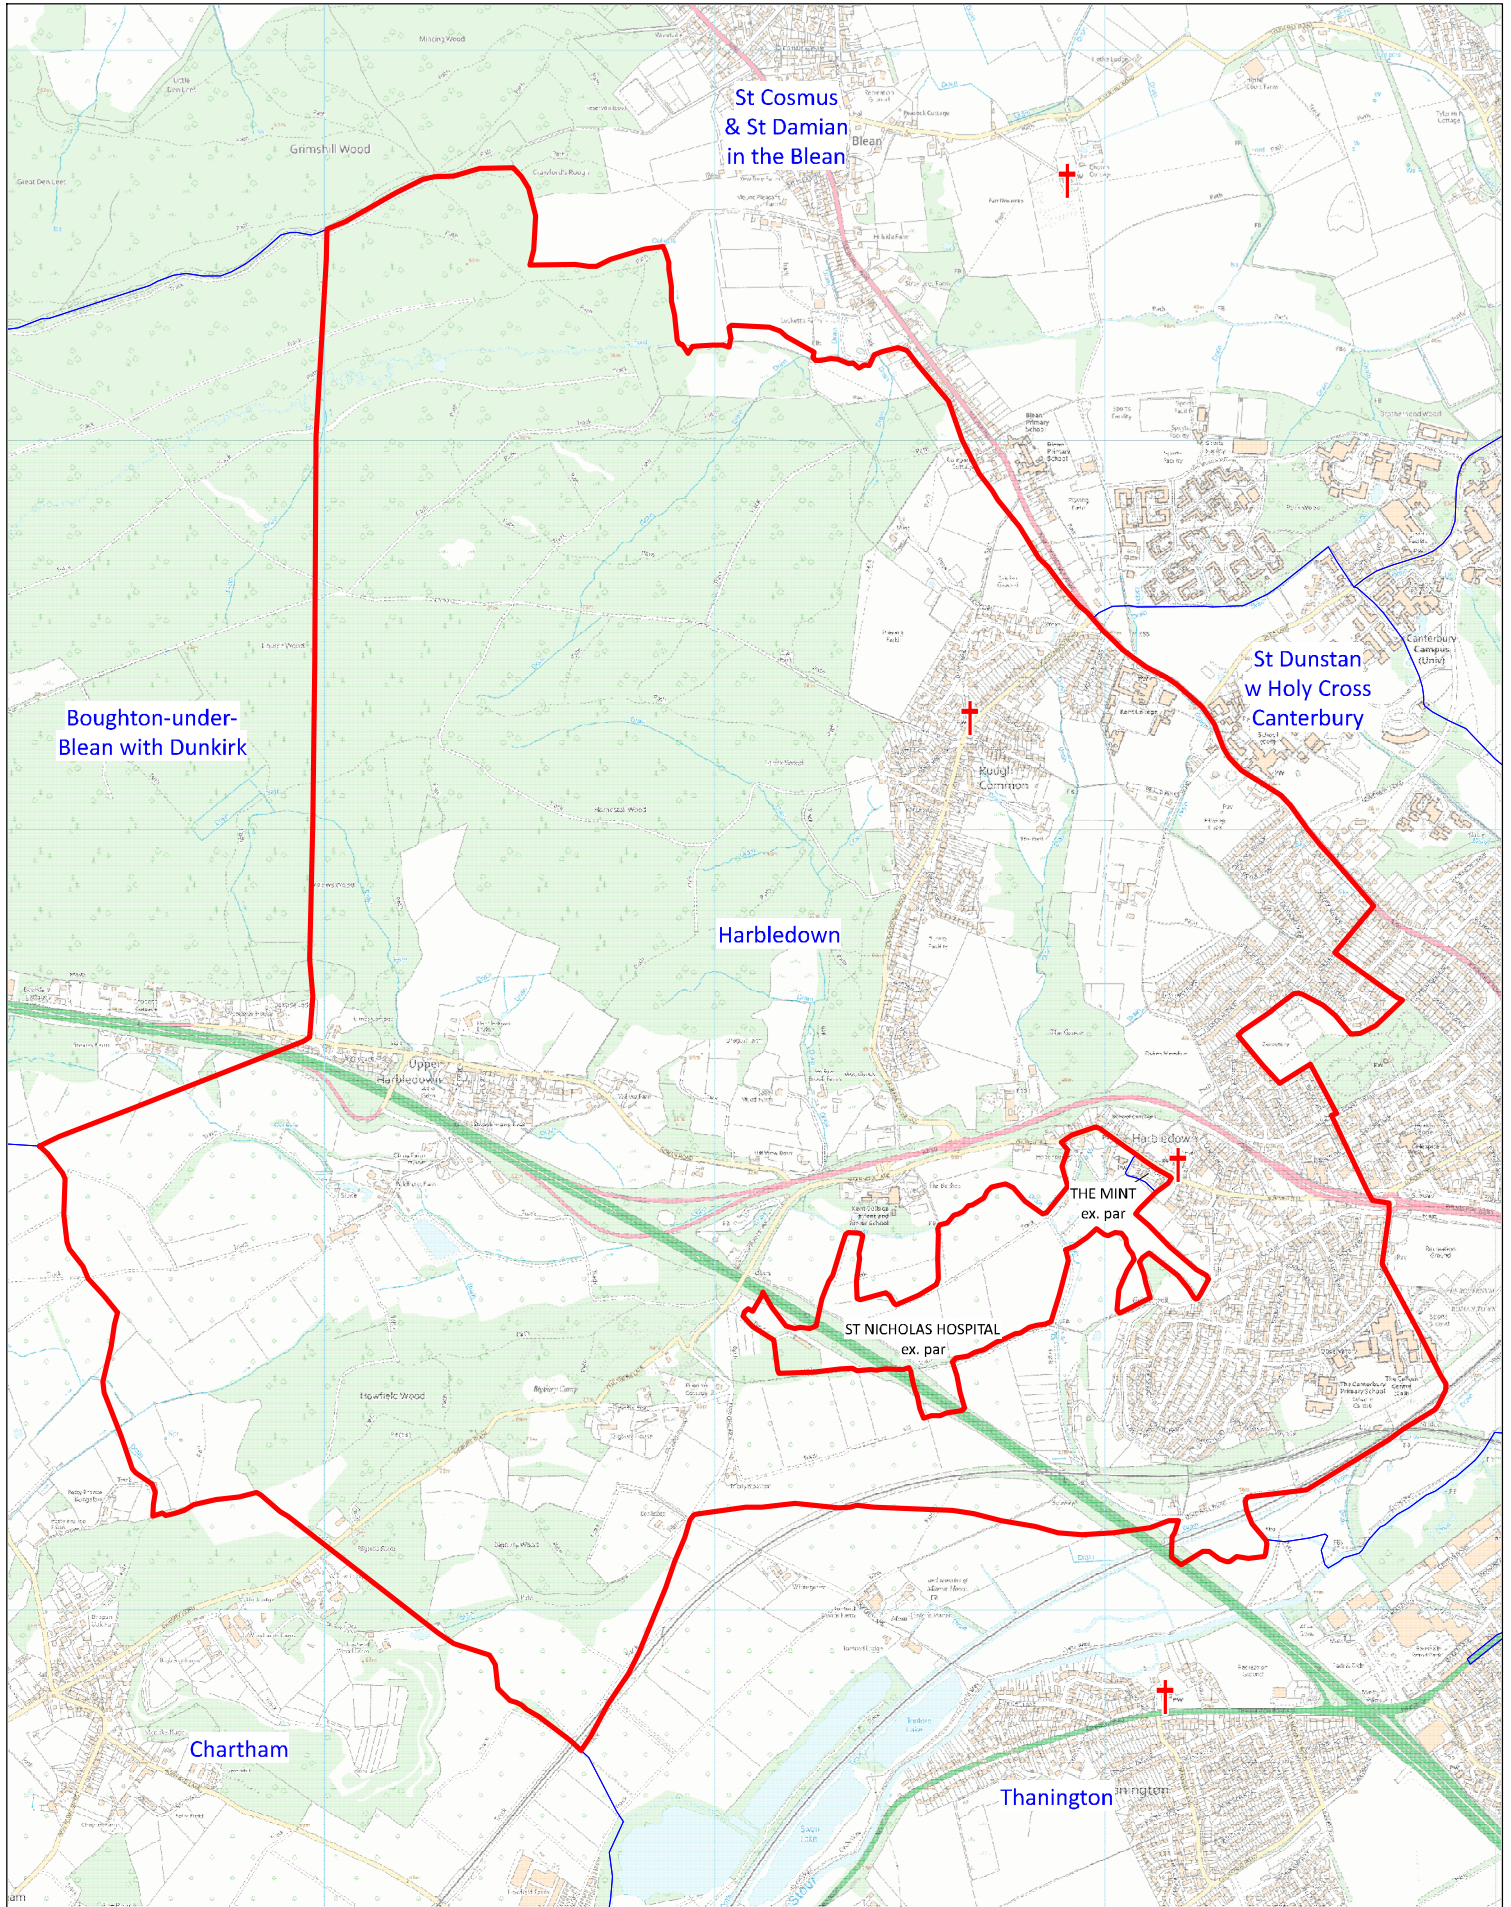

Benefice and Parish of Harbledown

This map was compiled for the Diocese of Canterbury by Alistair Sutherland in May 2024 with digital data from Field Dynamics. It contains parish data supplied by the Commissioners of the Church of England, church location data from A Church Near You, and Ordnance Survey data reproduced with the permission of Ordnance Survey on behalf of HMSO. ©Crown copyright and database right 2024. All rights reserved. Ordnance Survey licences nos 100040148 and 100019918. Please note that some legal parish names may be abbreviated for clarity.