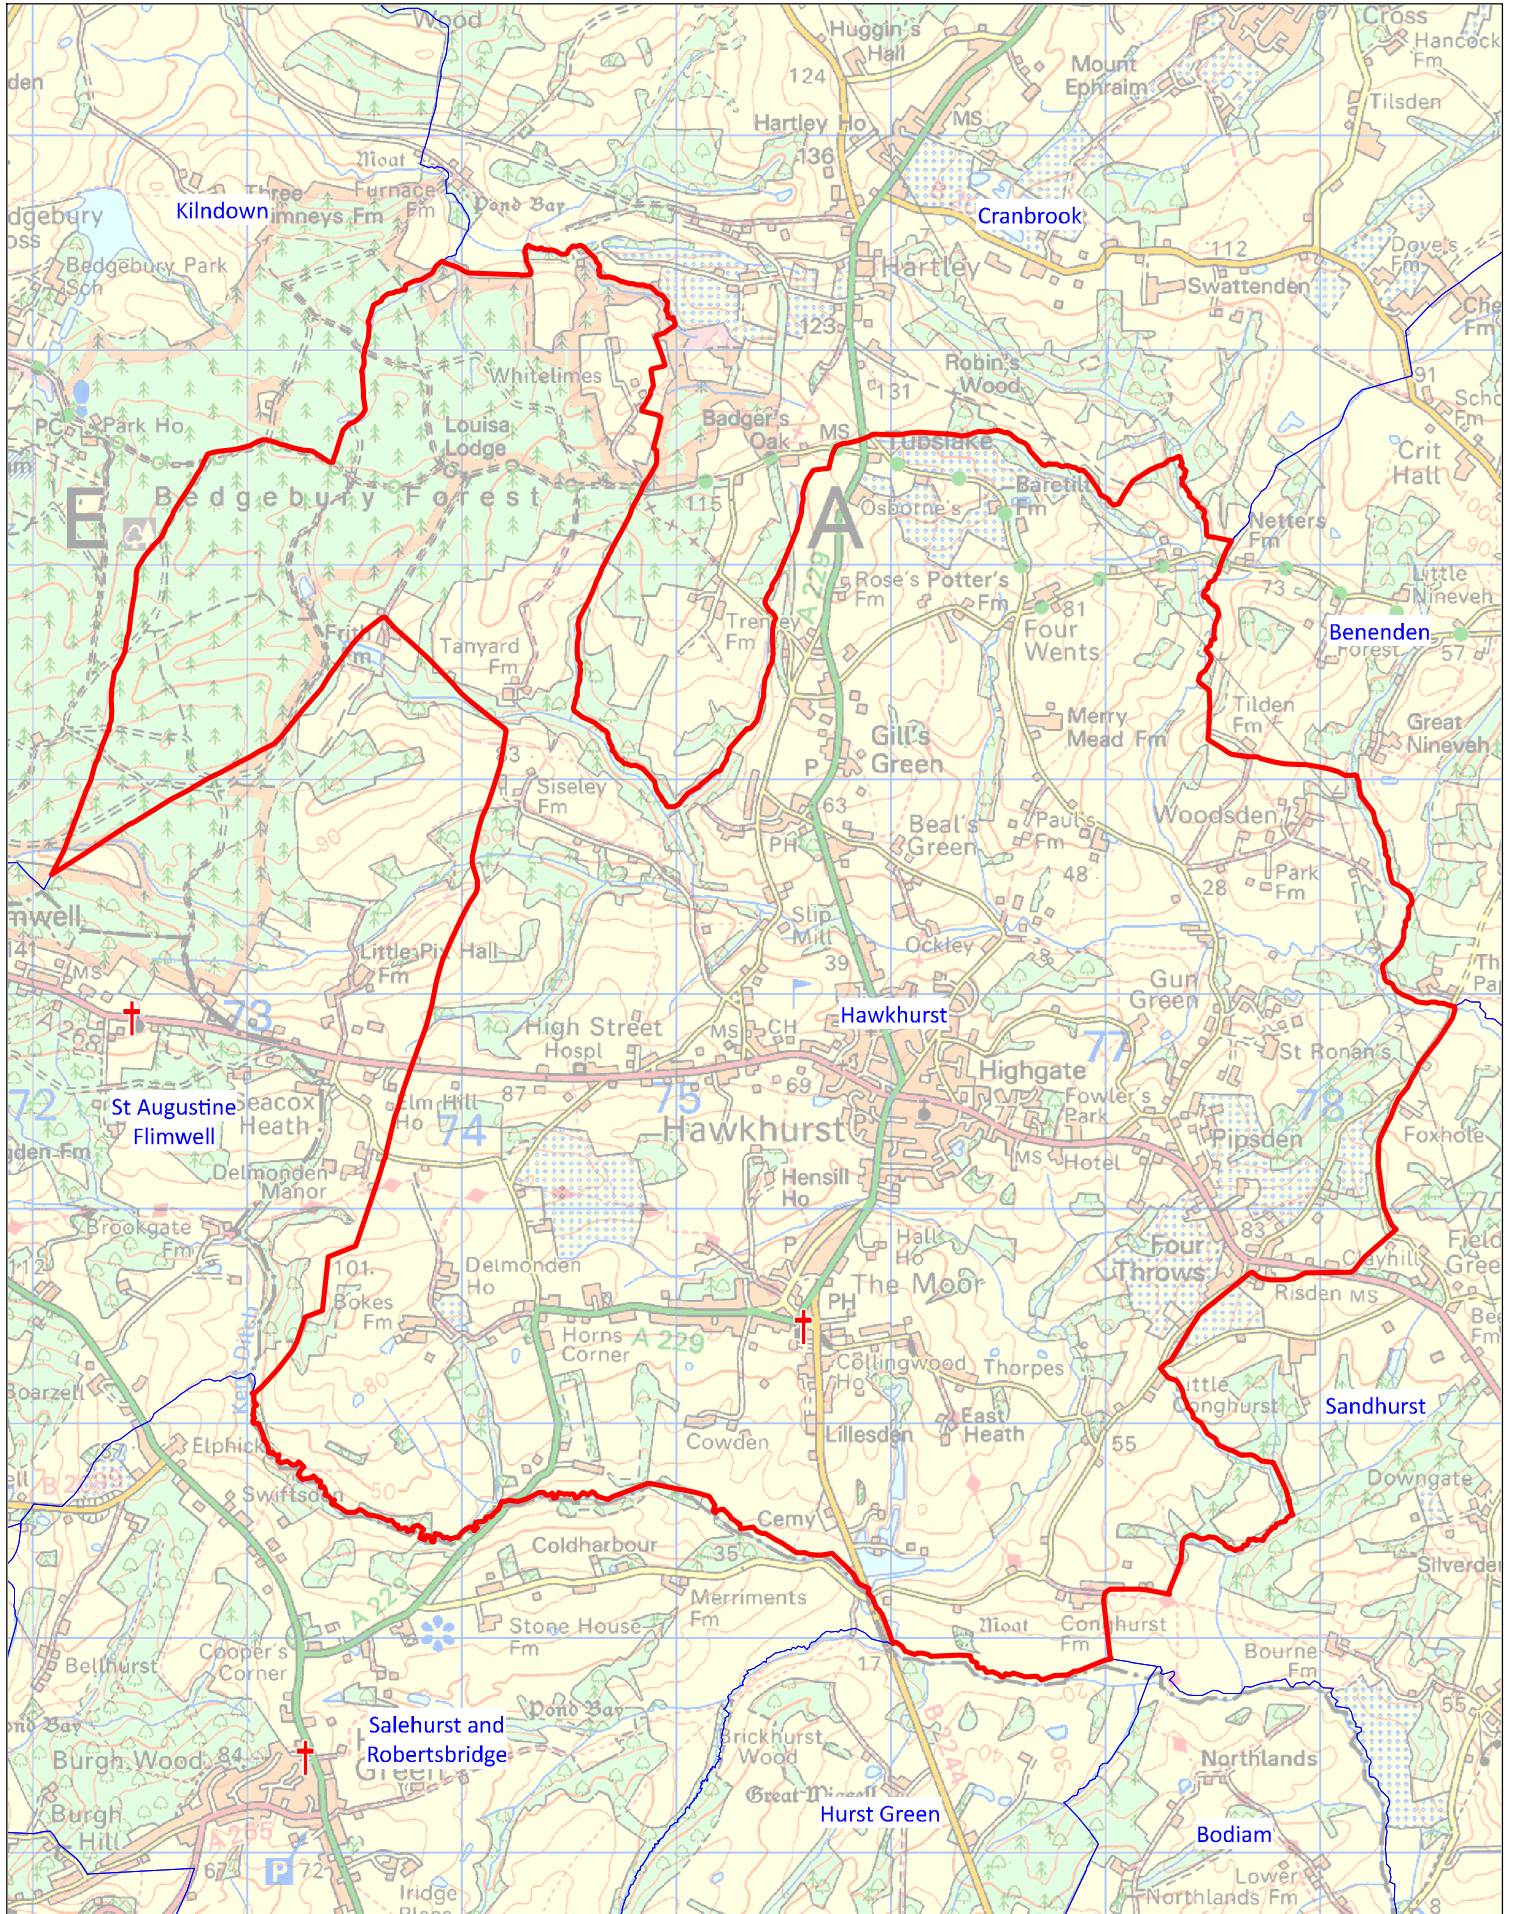

Benefice and Parish of Hawkhurst

This map was compiled for the Diocese of Canterbury by Alistair Sutherland in May 2024 with digital data from Field Dynamics. It contains parish data supplied by the Commissioners of the Church of England, church location data from A Church Near You, and Ordnance Survey data reproduced with the permission of Ordnance Survey on behalf of HMSO. ©Crown copyright and database right 2024. All rights reserved. Ordnance Survey licences nos 100040148 and 100019918. Please note that some legal parish names may be abbreviated for clarity.