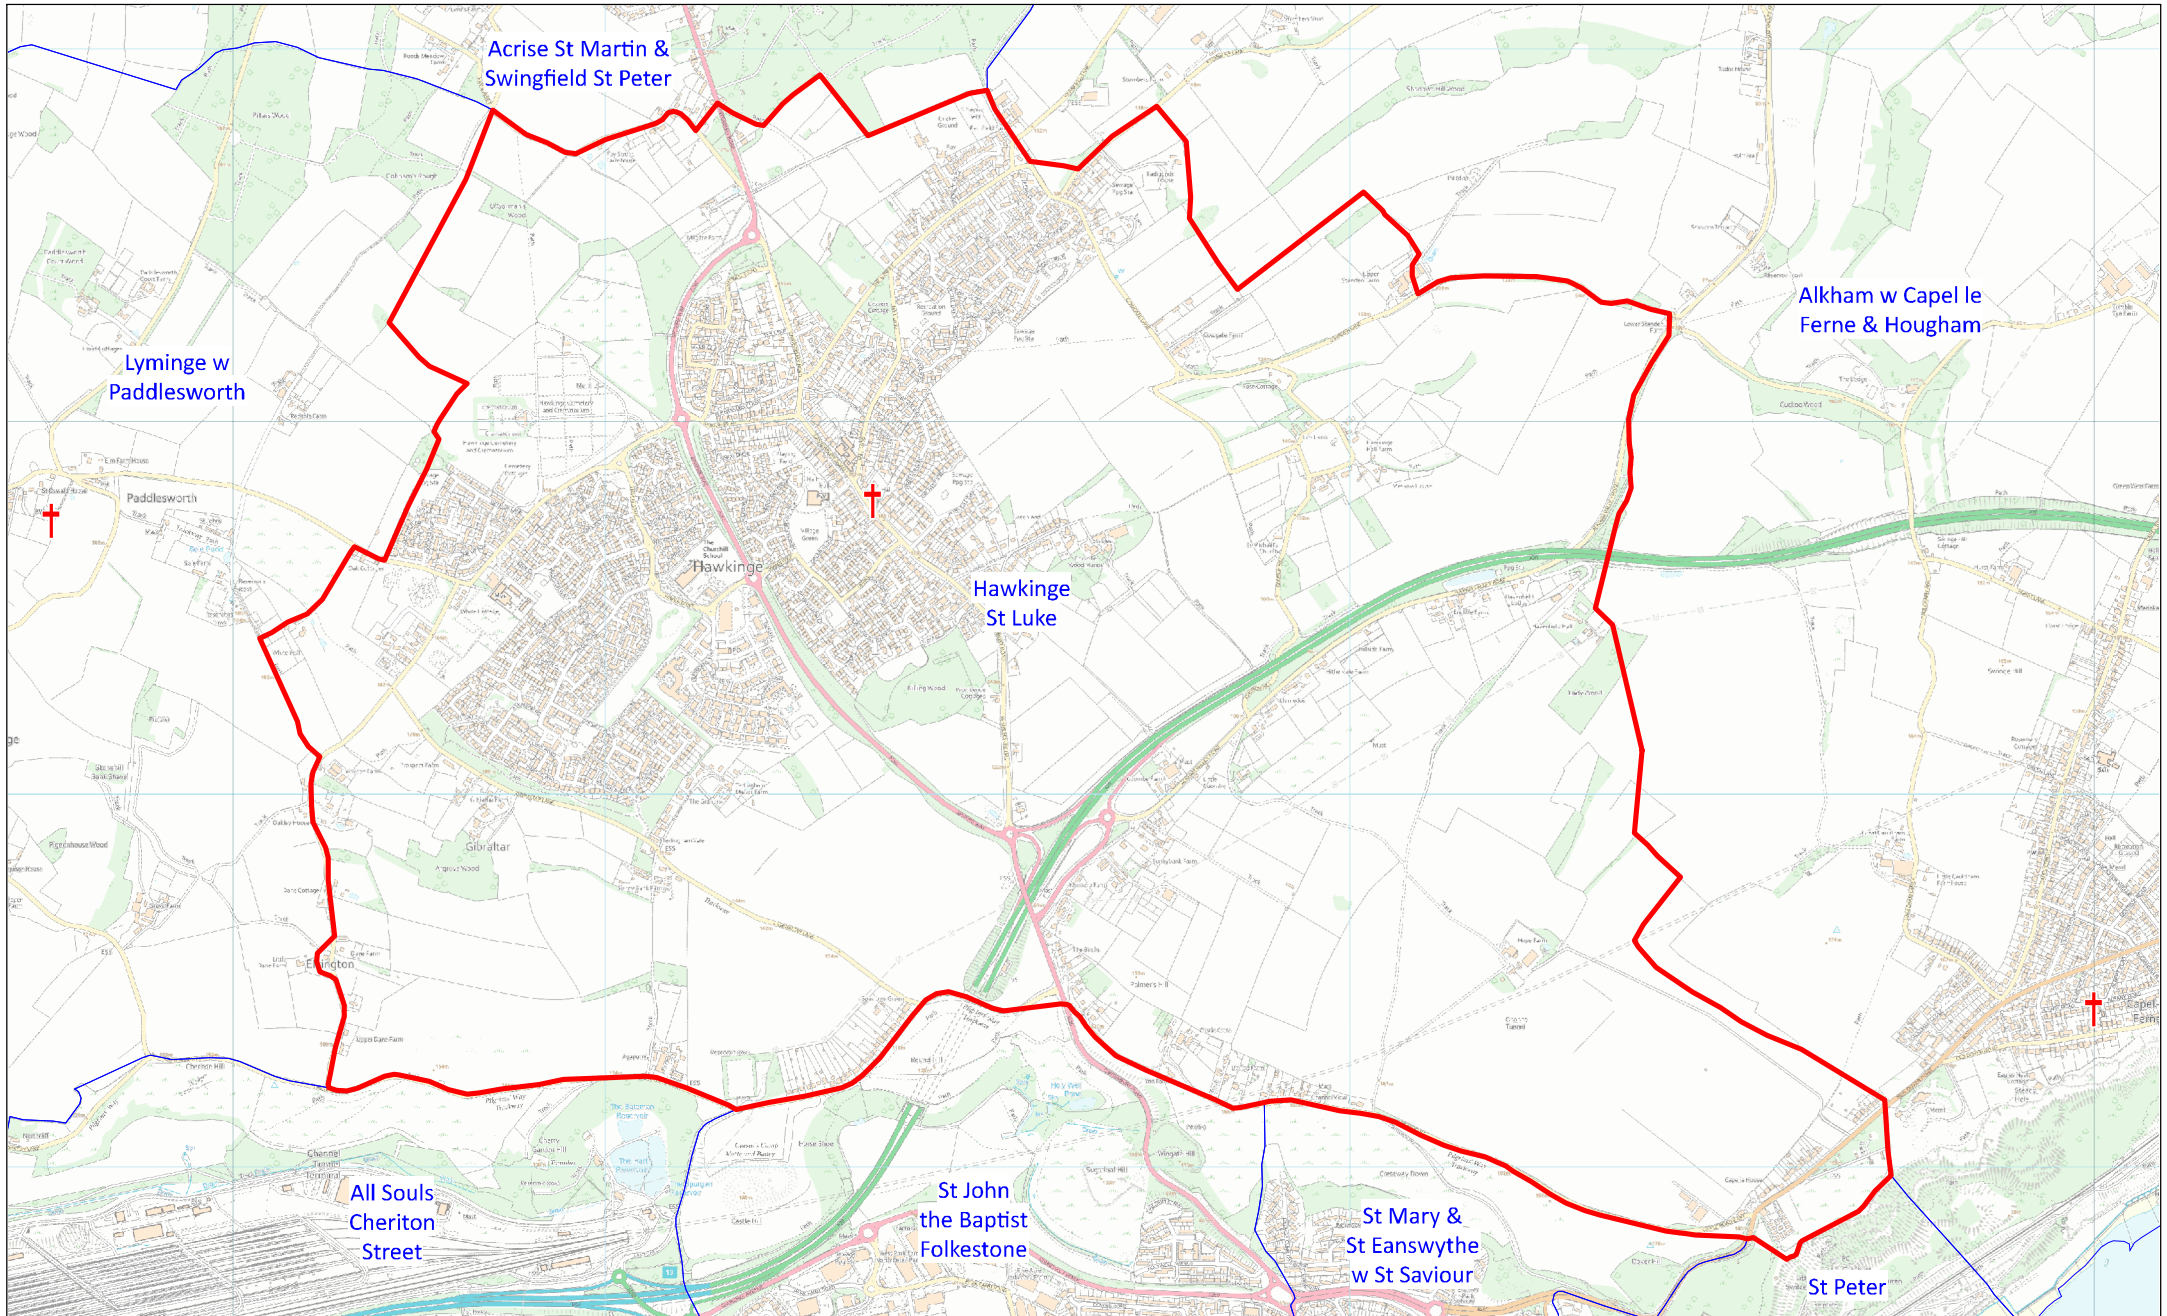

Benefice and Parish of Hawkinge Saint Luke

This map was compiled for the Diocese of Canterbury by Alistair Sutherland in May 2024 with digital data from Field Dynamics. It contains parish data supplied by the Commissioners of the Church of England, church location data from A Church Near You, and Ordnance Survey data reproduced with the permission of Ordnance Survey on behalf of HMSO. ©Crown copyright and database right 2024. All rights reserved. Ordnance Survey licences nos 100040148 and 100019918. Please note that some legal parish names may be abbreviated for clarity.