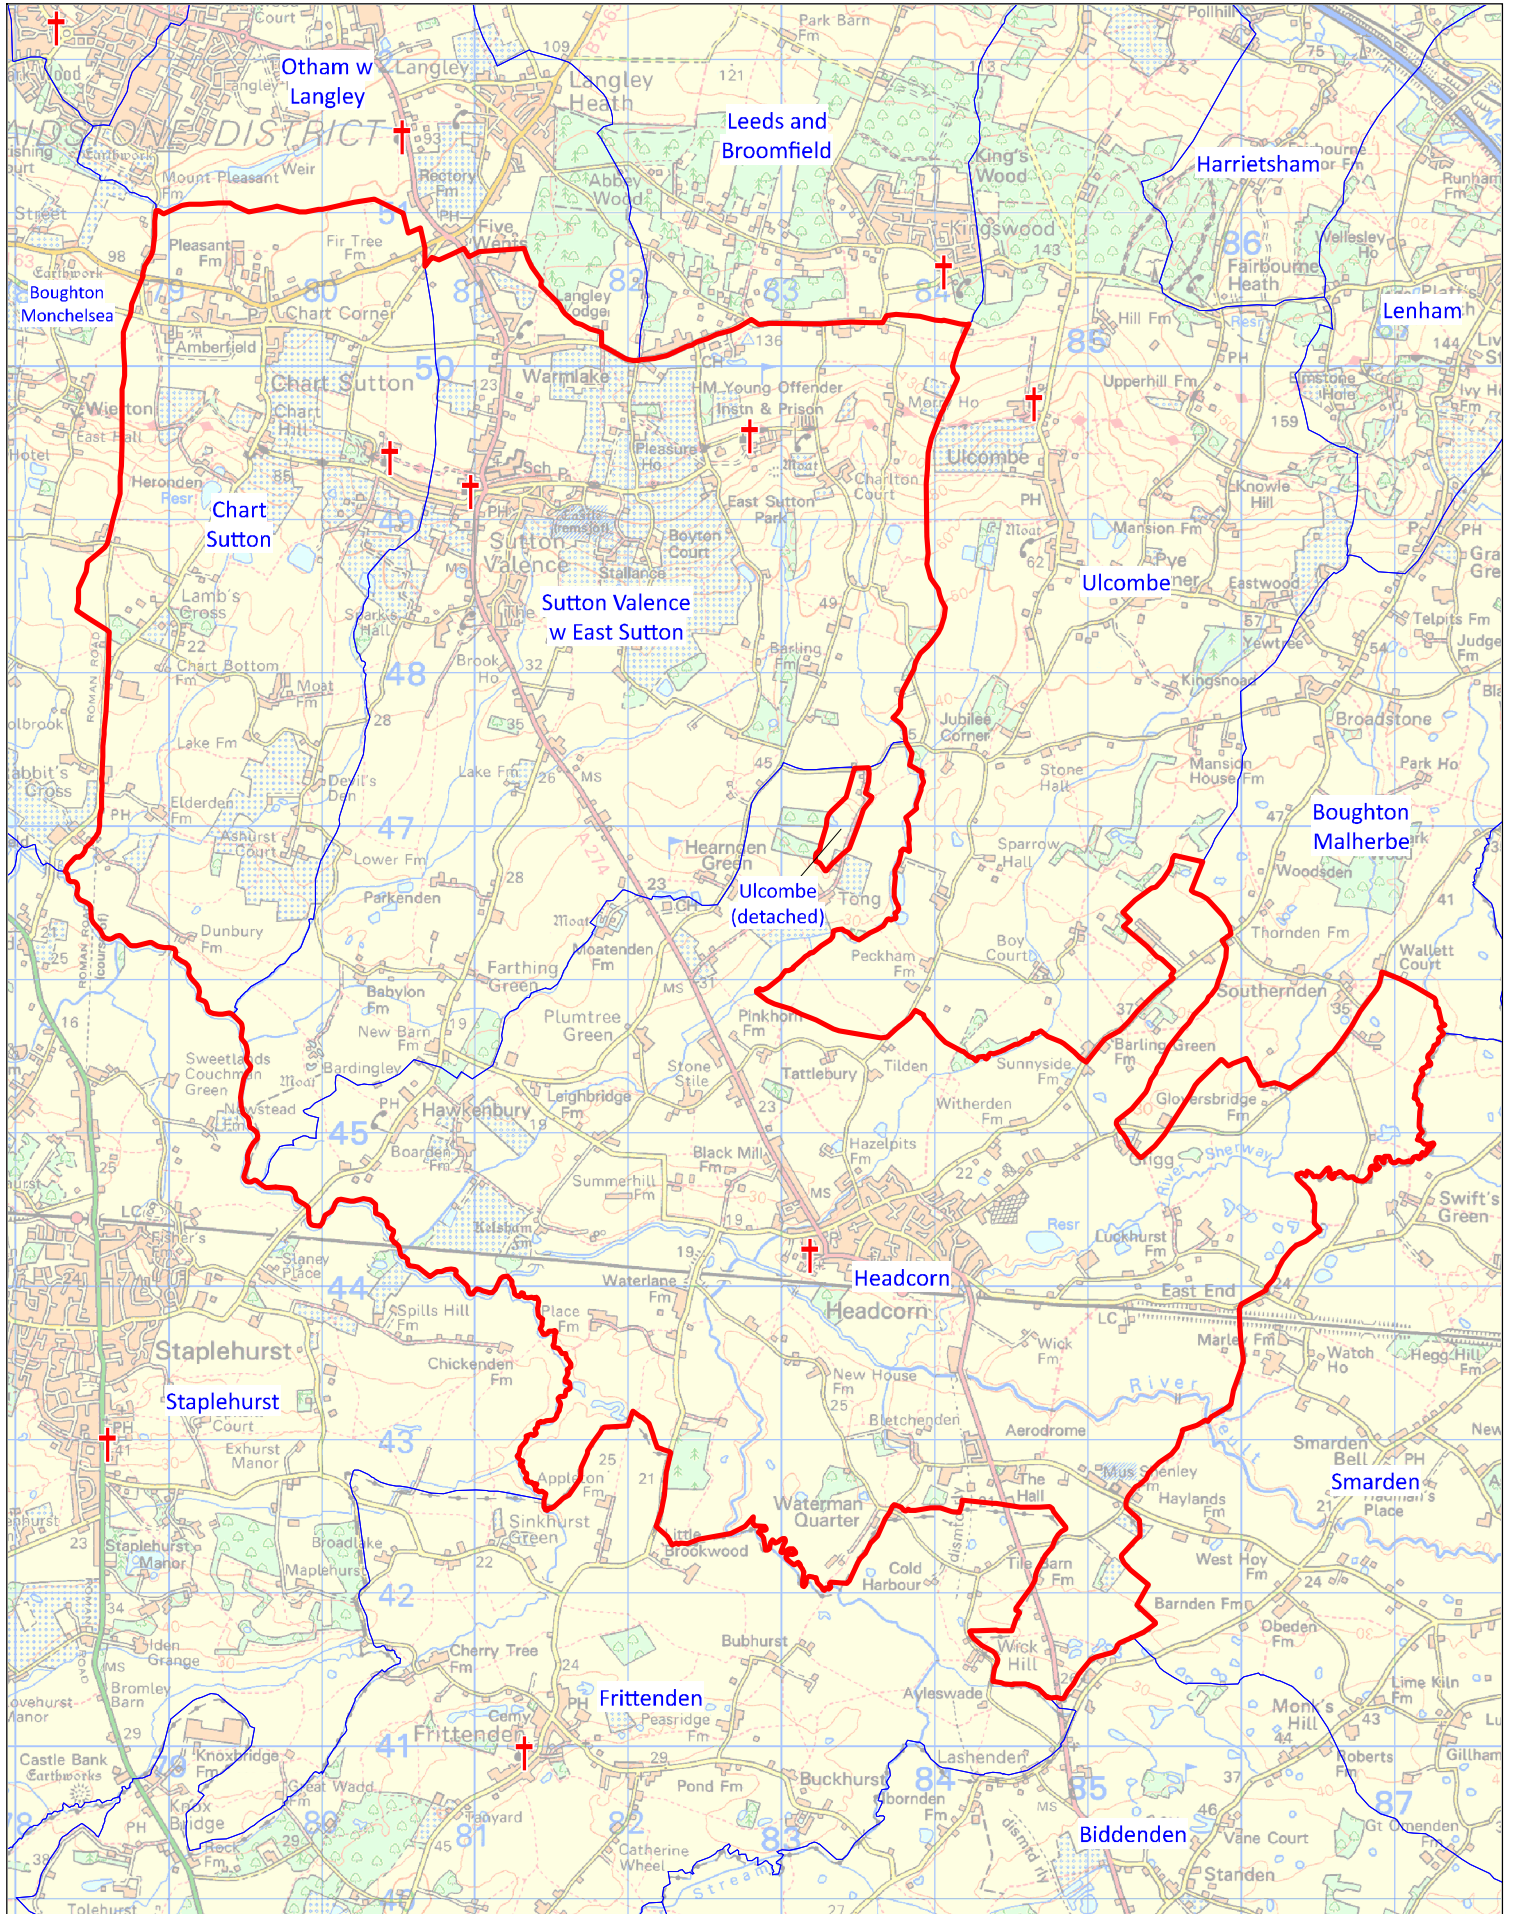

Benefice of Headcorn and the Suttons

This map was compiled for the Diocese of Canterbury by Alistair Sutherland in May 2024 with digital data from Field Dynamics. It contains parish data supplied by the Commissioners of the Church of England, church location data from A Church Near You, and Ordnance Survey data reproduced with the permission of Ordnance Survey on behalf of HMSO. ©Crown copyright and database right 2024. All rights reserved. Ordnance Survey licences nos 100040148 and 100019918. Please note that some legal parish names may be abbreviated for clarity.