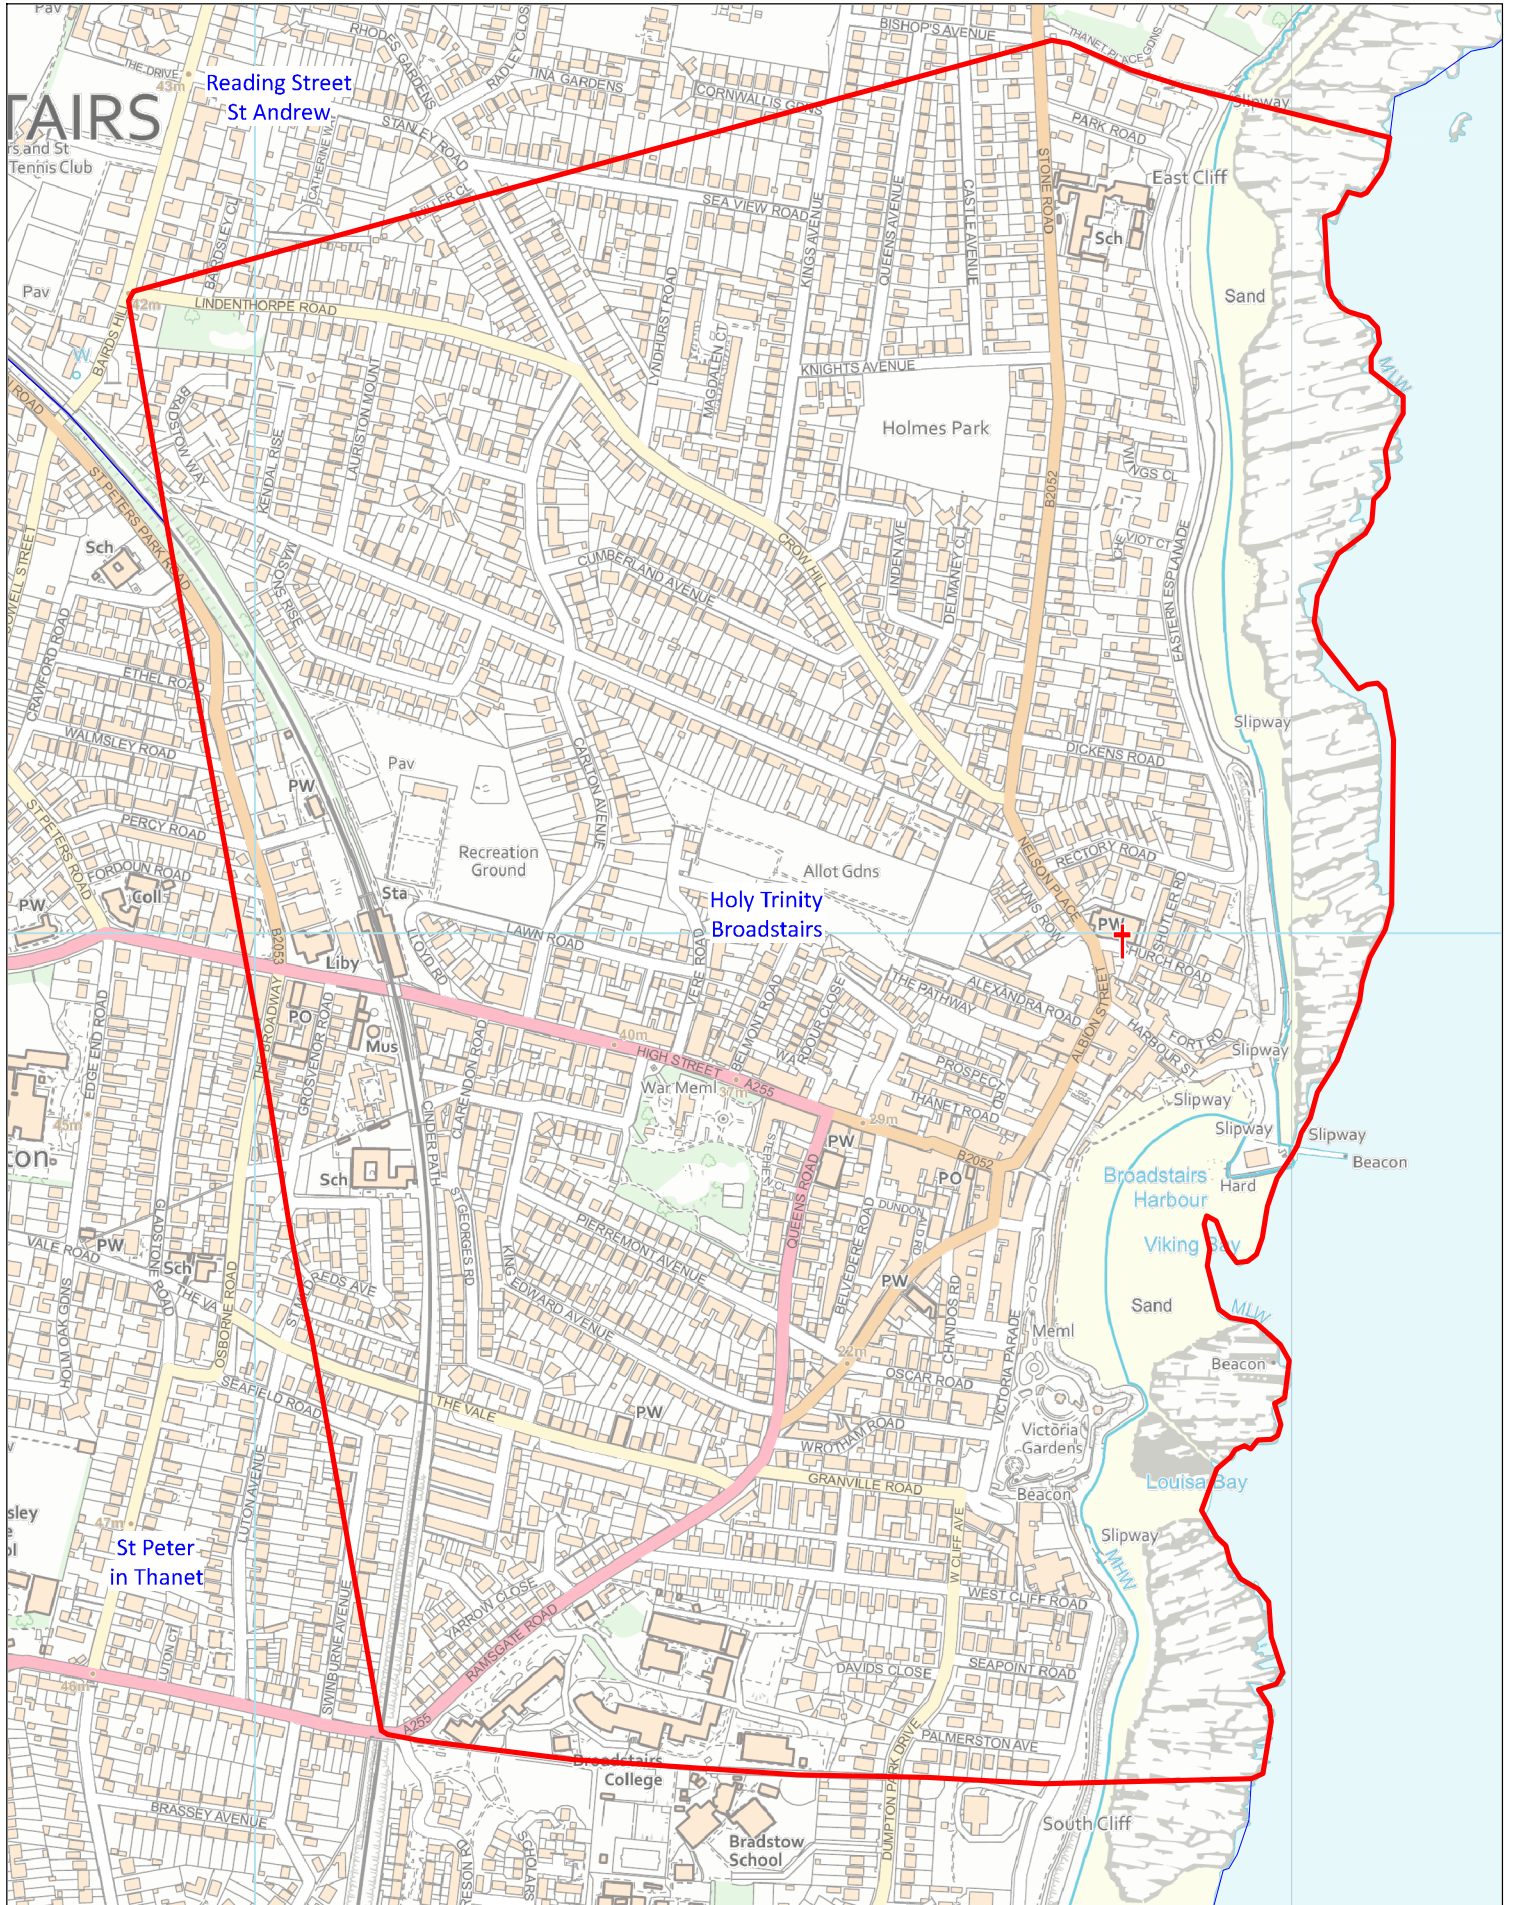

Benefice and Parish of Holy Trinity Broadstairs

This map was compiled for the Diocese of Canterbury by Alistair Sutherland in May 2024 with digital data from Field Dynamics. It contains parish data supplied by the Commissioners of the Church of England, church location data from A Church Near You, and Ordnance Survey data reproduced with the permission of Ordnance Survey on behalf of HMSO. ©Crown copyright and database right 2024. All rights reserved. Ordnance Survey licences nos 100040148 and 100019918. Please note that some legal parish names may be abbreviated for clarity.