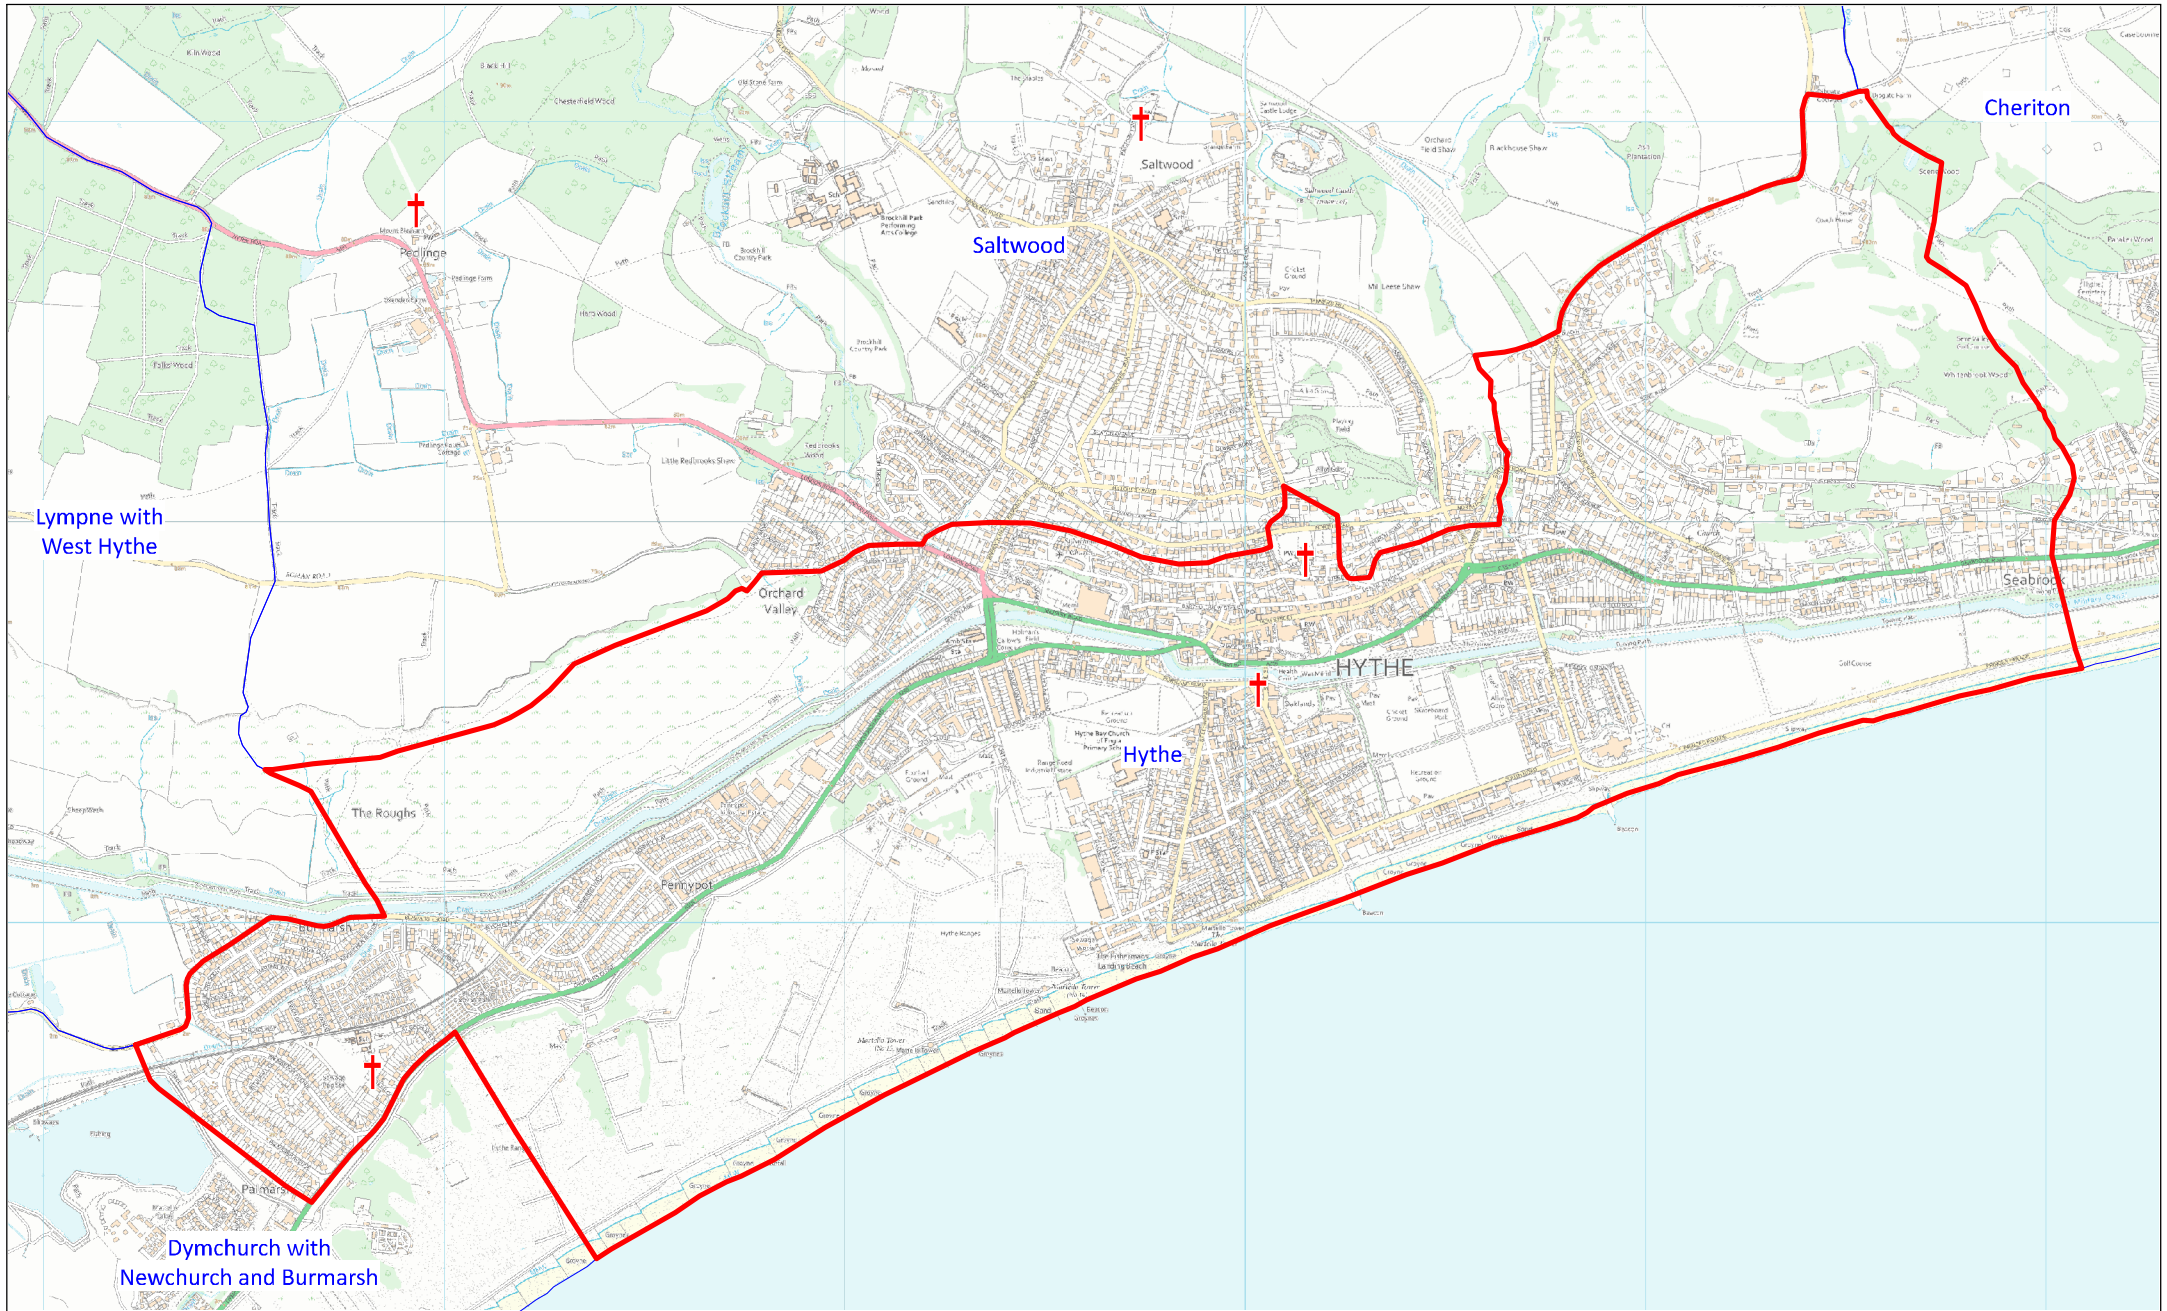

Benefice and Parish of Hythe

This map was compiled for the Diocese of Canterbury by Alistair Sutherland in May 2024 with digital data from Field Dynamics. It contains parish data supplied by the Commissioners of the Church of England, church location data from A Church Near You, and Ordnance Survey data reproduced with the permission of Ordnance Survey on behalf of HMSO. ©Crown copyright and database right 2024. All rights reserved. Ordnance Survey licences nos 100040148 and 100019918. Please note that some legal parish names may be abbreviated for clarity.