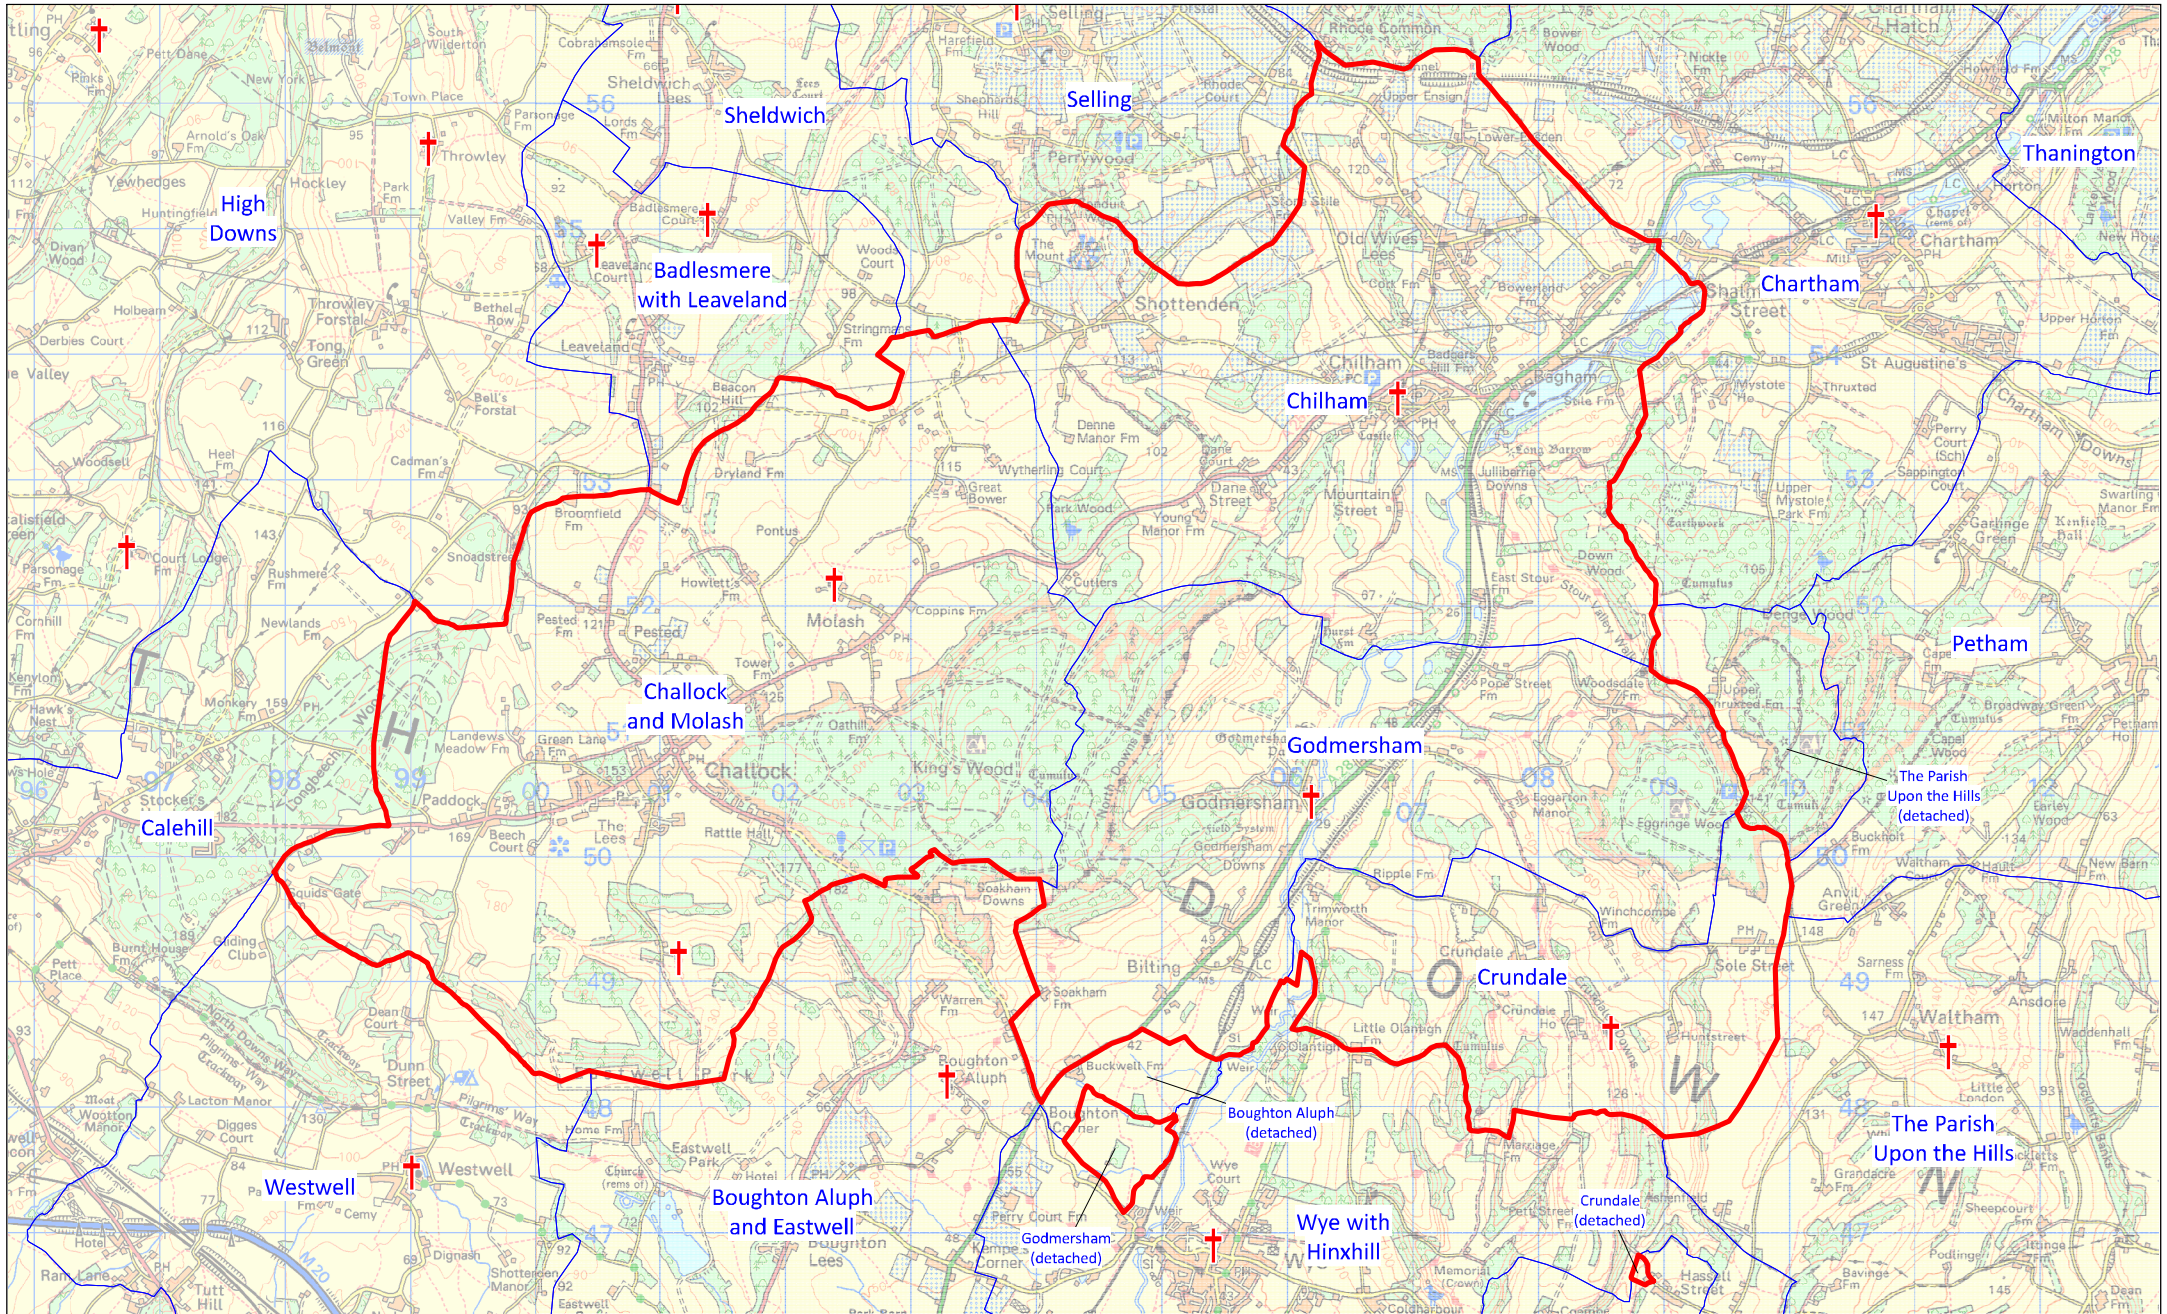

# King's Wood Benefice

This map was compiled for the Diocese of Canterbury by Alistair Sutherland in May 2024 with digital data from Field Dynamics. It contains parish data supplied by the Commissioners of the Church of England, church location data from A Church Near You, and Ordnance Survey data reproduced with the permission of Ordnance Survey on behalf of HMSO. ©Crown copyright and database right 2024. All rights reserved. Ordnance Survey licences nos 100040148 and 100019918. Please note that some legal parish names may be abbreviated for clarity.