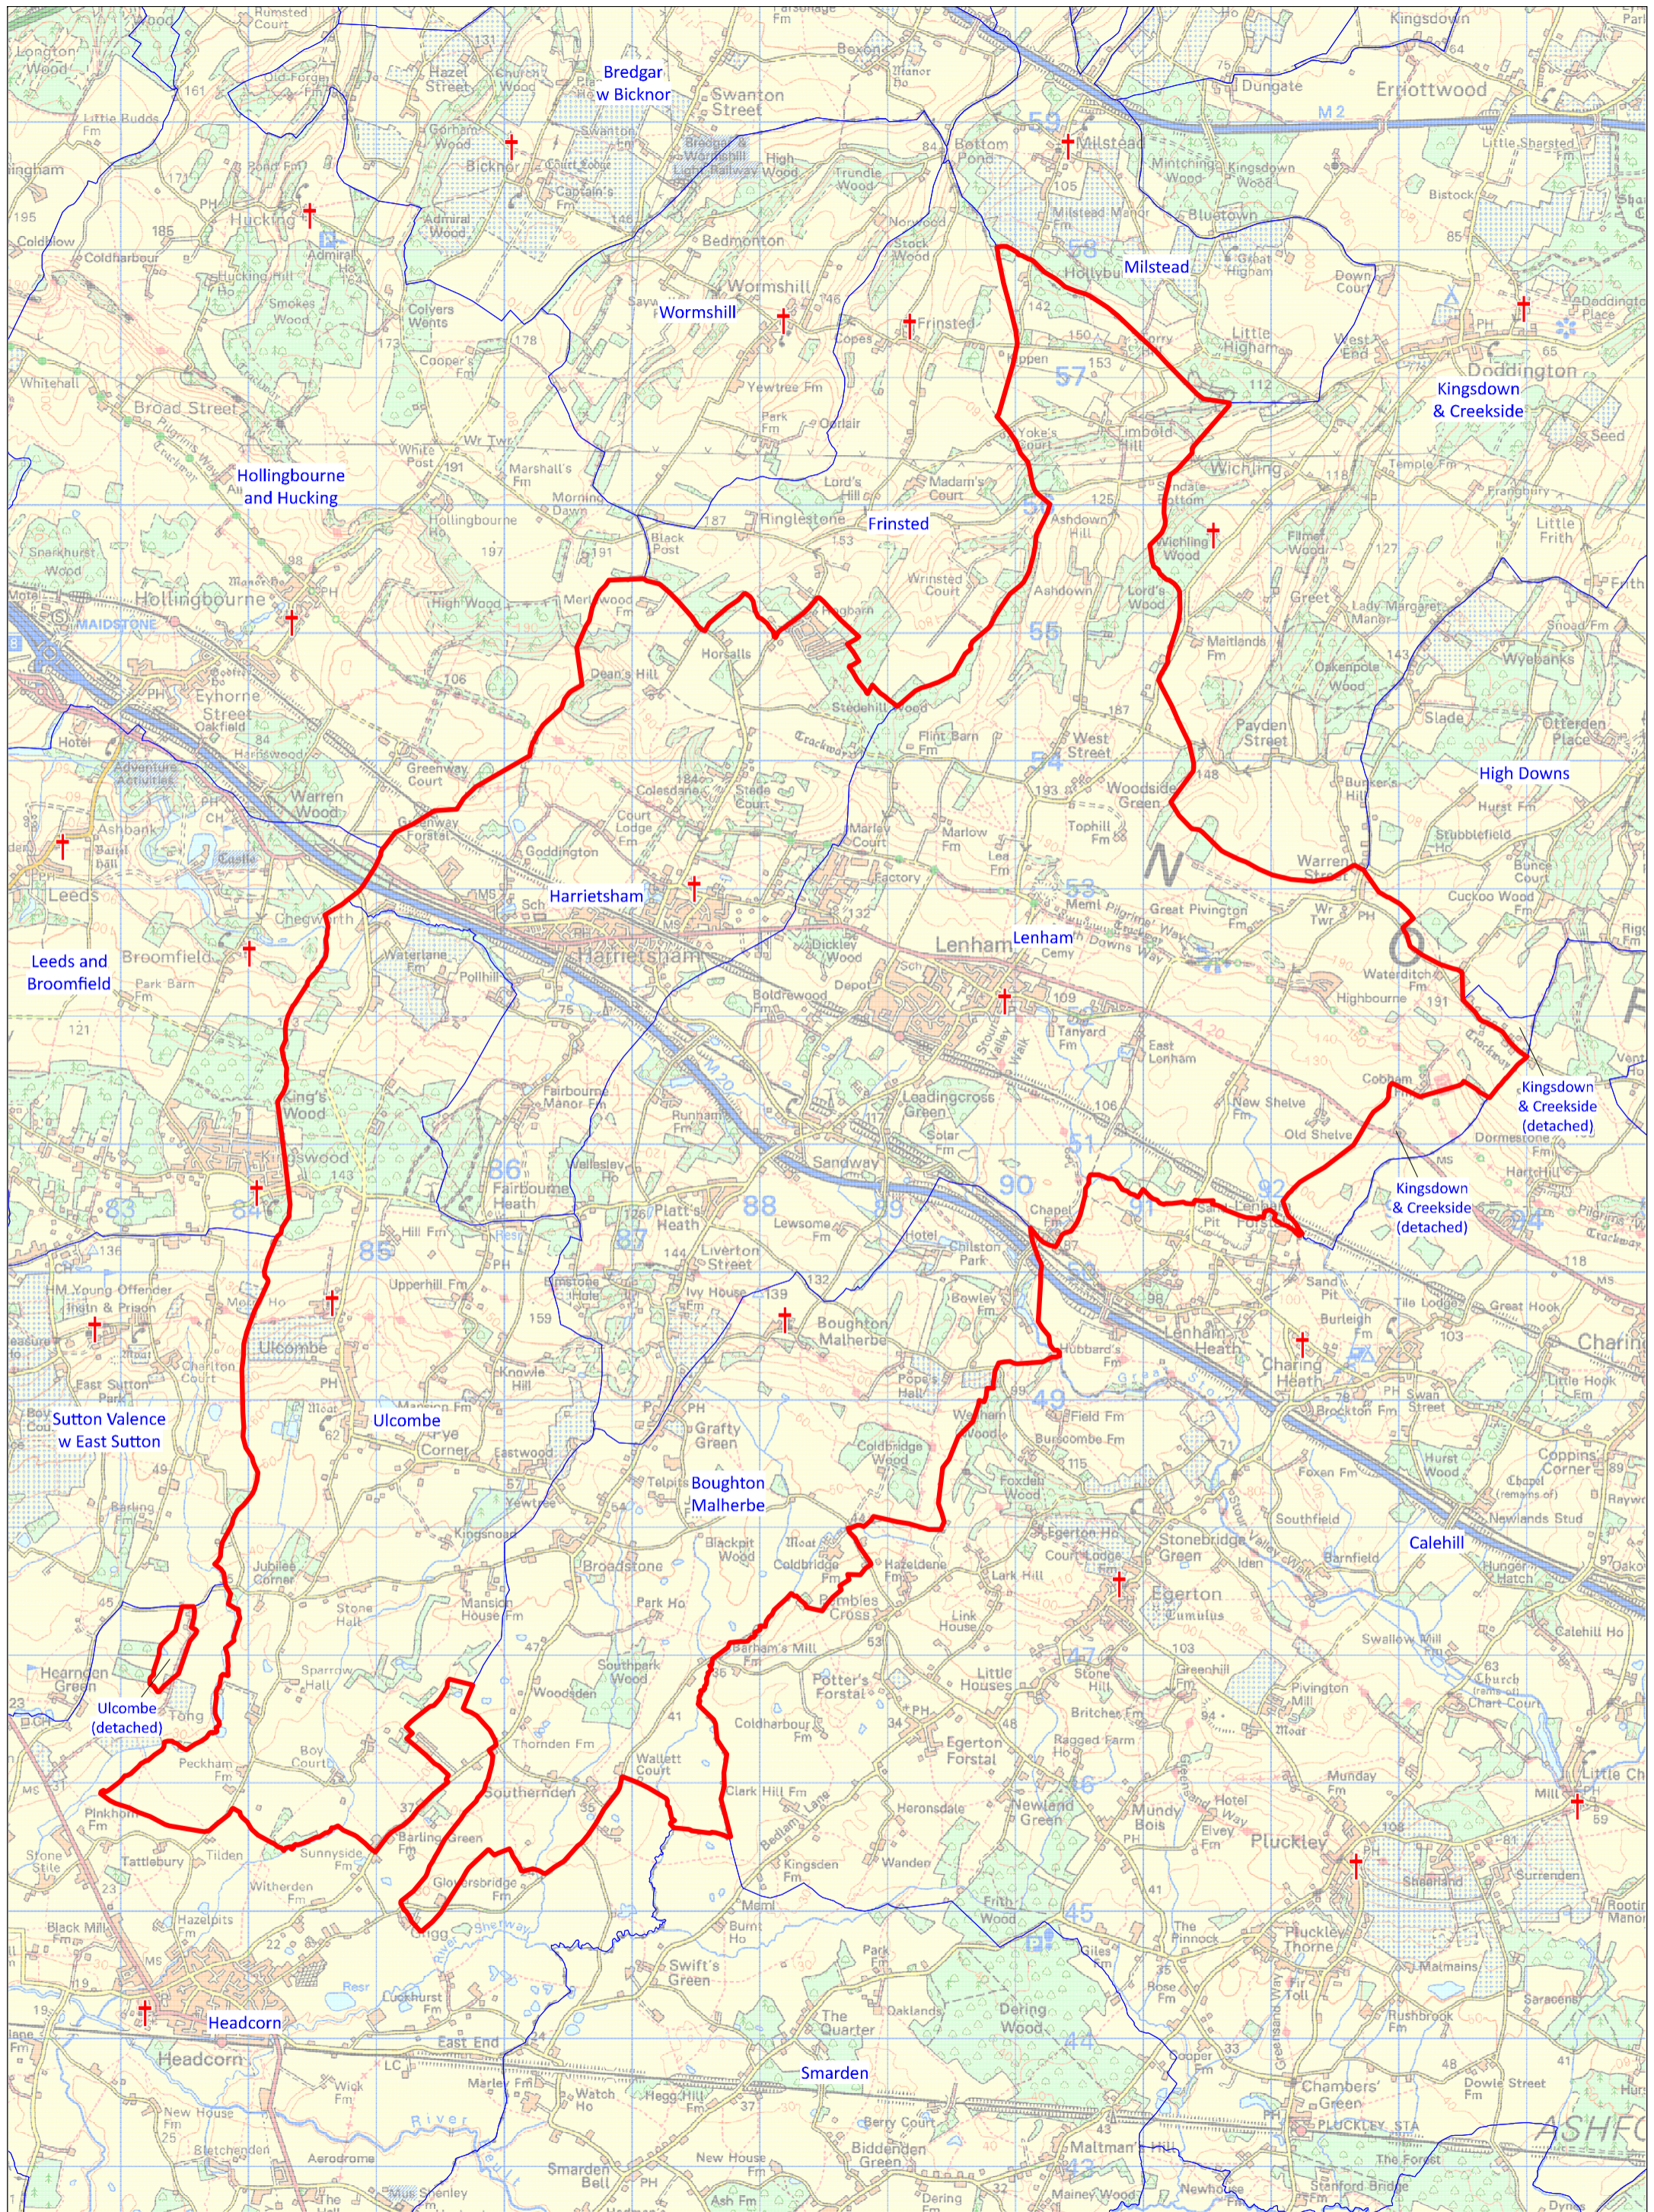

# The Len Valley Benefice

This map was compiled for the Diocese of Canterbury by Alistair Sutherland in May 2024 with digital data from Field Dynamics. It contains parish data supplied by the Commissioners of the Church of England, church location data from A Church Near You, and Ordnance Survey data reproduced with the permission of Ordnance Survey on behalf of HMSO. ©Crown copyright and database right 2024. All rights reserved. Ordnance Survey licences nos 100040148 and 100019918. Please note that some legal parish names may be abbreviated for clarity.