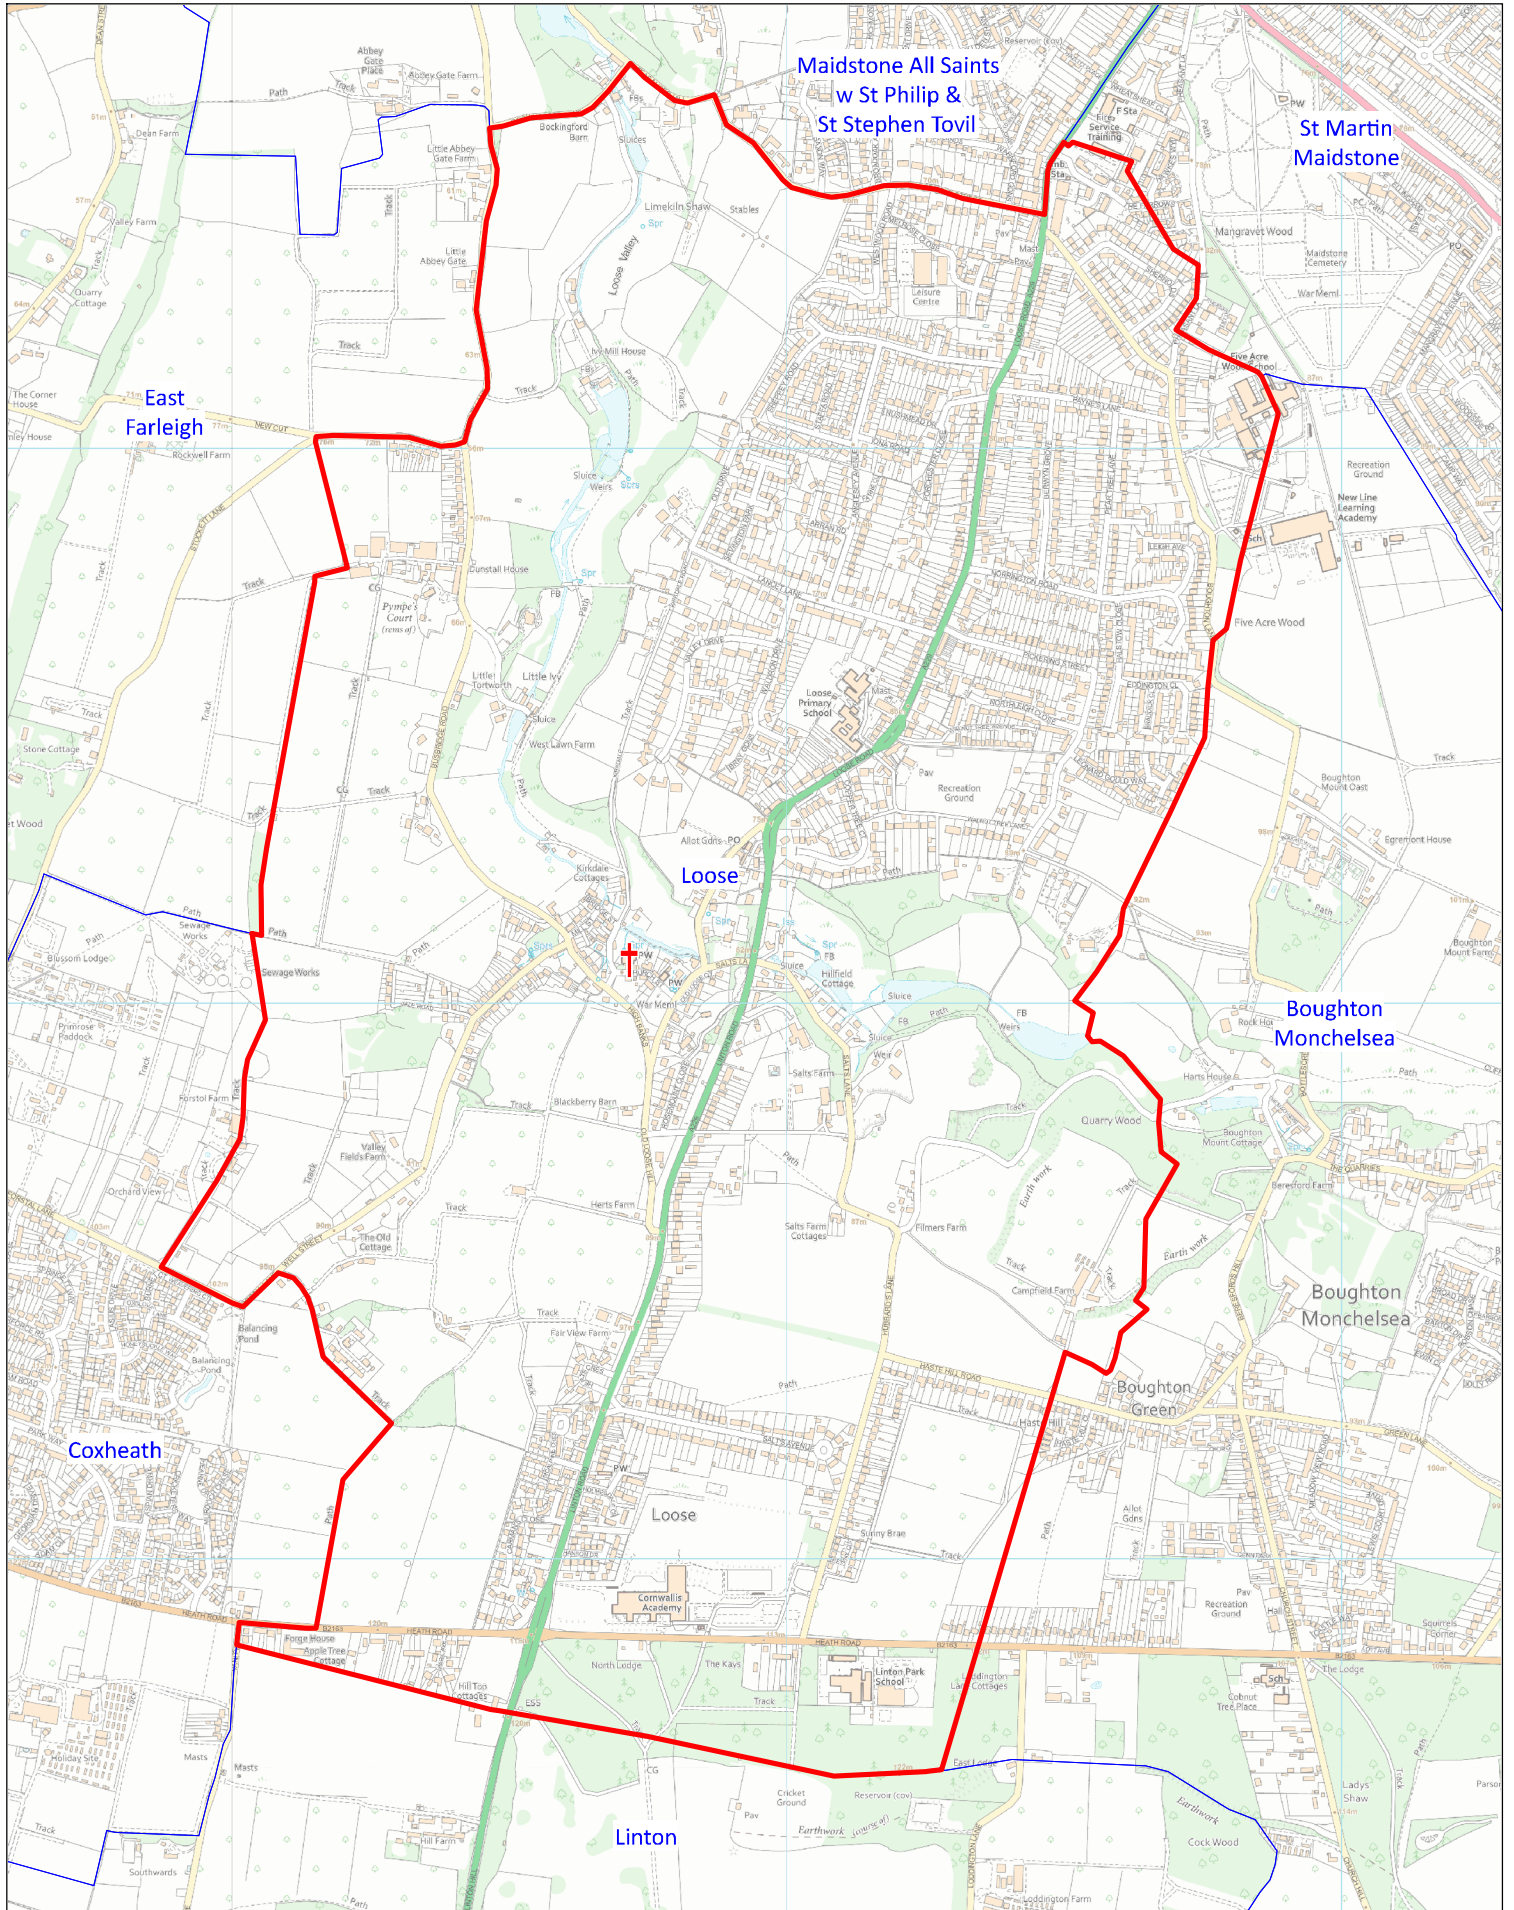

Benefice and Parish of Loose

This map was compiled for the Diocese of Canterbury by Alistair Sutherland in May 2024 with digital data from Field Dynamics. It contains parish data supplied by the Commissioners of the Church of England, church location data from A Church Near You, and Ordnance Survey data reproduced with the permission of Ordnance Survey on behalf of HMSO. ©Crown copyright and database right 2024. All rights reserved. Ordnance Survey licences nos 100040148 and 100019918. Please note that some legal parish names may be abbreviated for clarity.