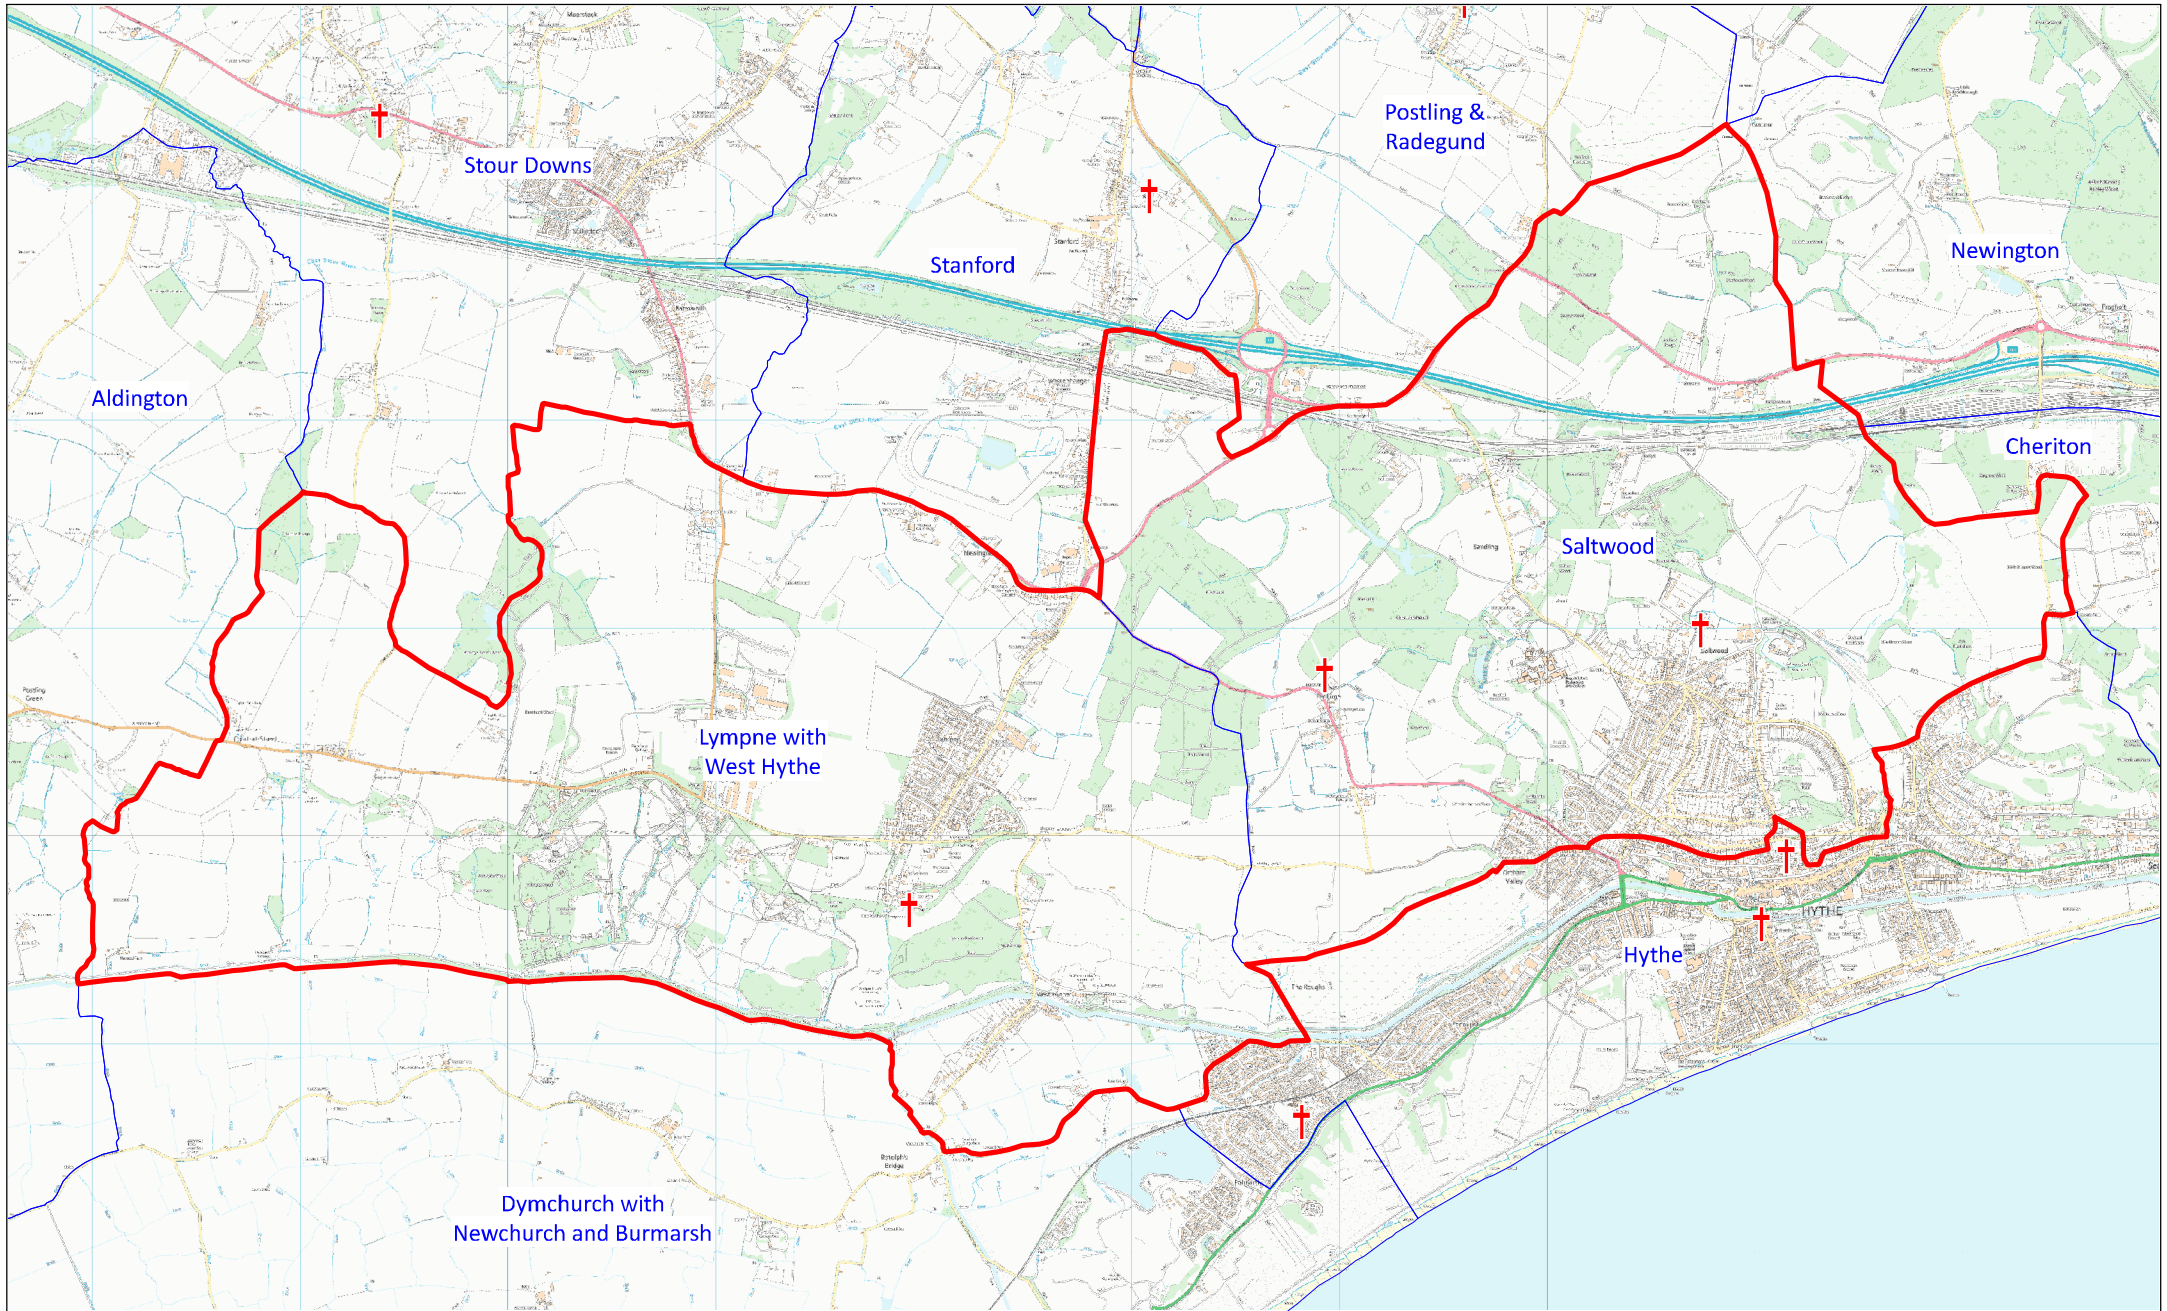

Benefice of Lympe and Saltwood

This map was compiled for the Diocese of Canterbury by Alistair Sutherland in May 2024 with digital data from Field Dynamics. It contains parish data supplied by the Commissioners of the Church of England, church location data from A Church Near You, and Ordnance Survey data reproduced with the permission of Ordnance Survey on behalf of HMSO. ©Crown copyright and database right 2024. All rights reserved. Ordnance Survey licences nos 100040148 and 100019918. Please note that some legal parish names may be abbreviated for clarity.