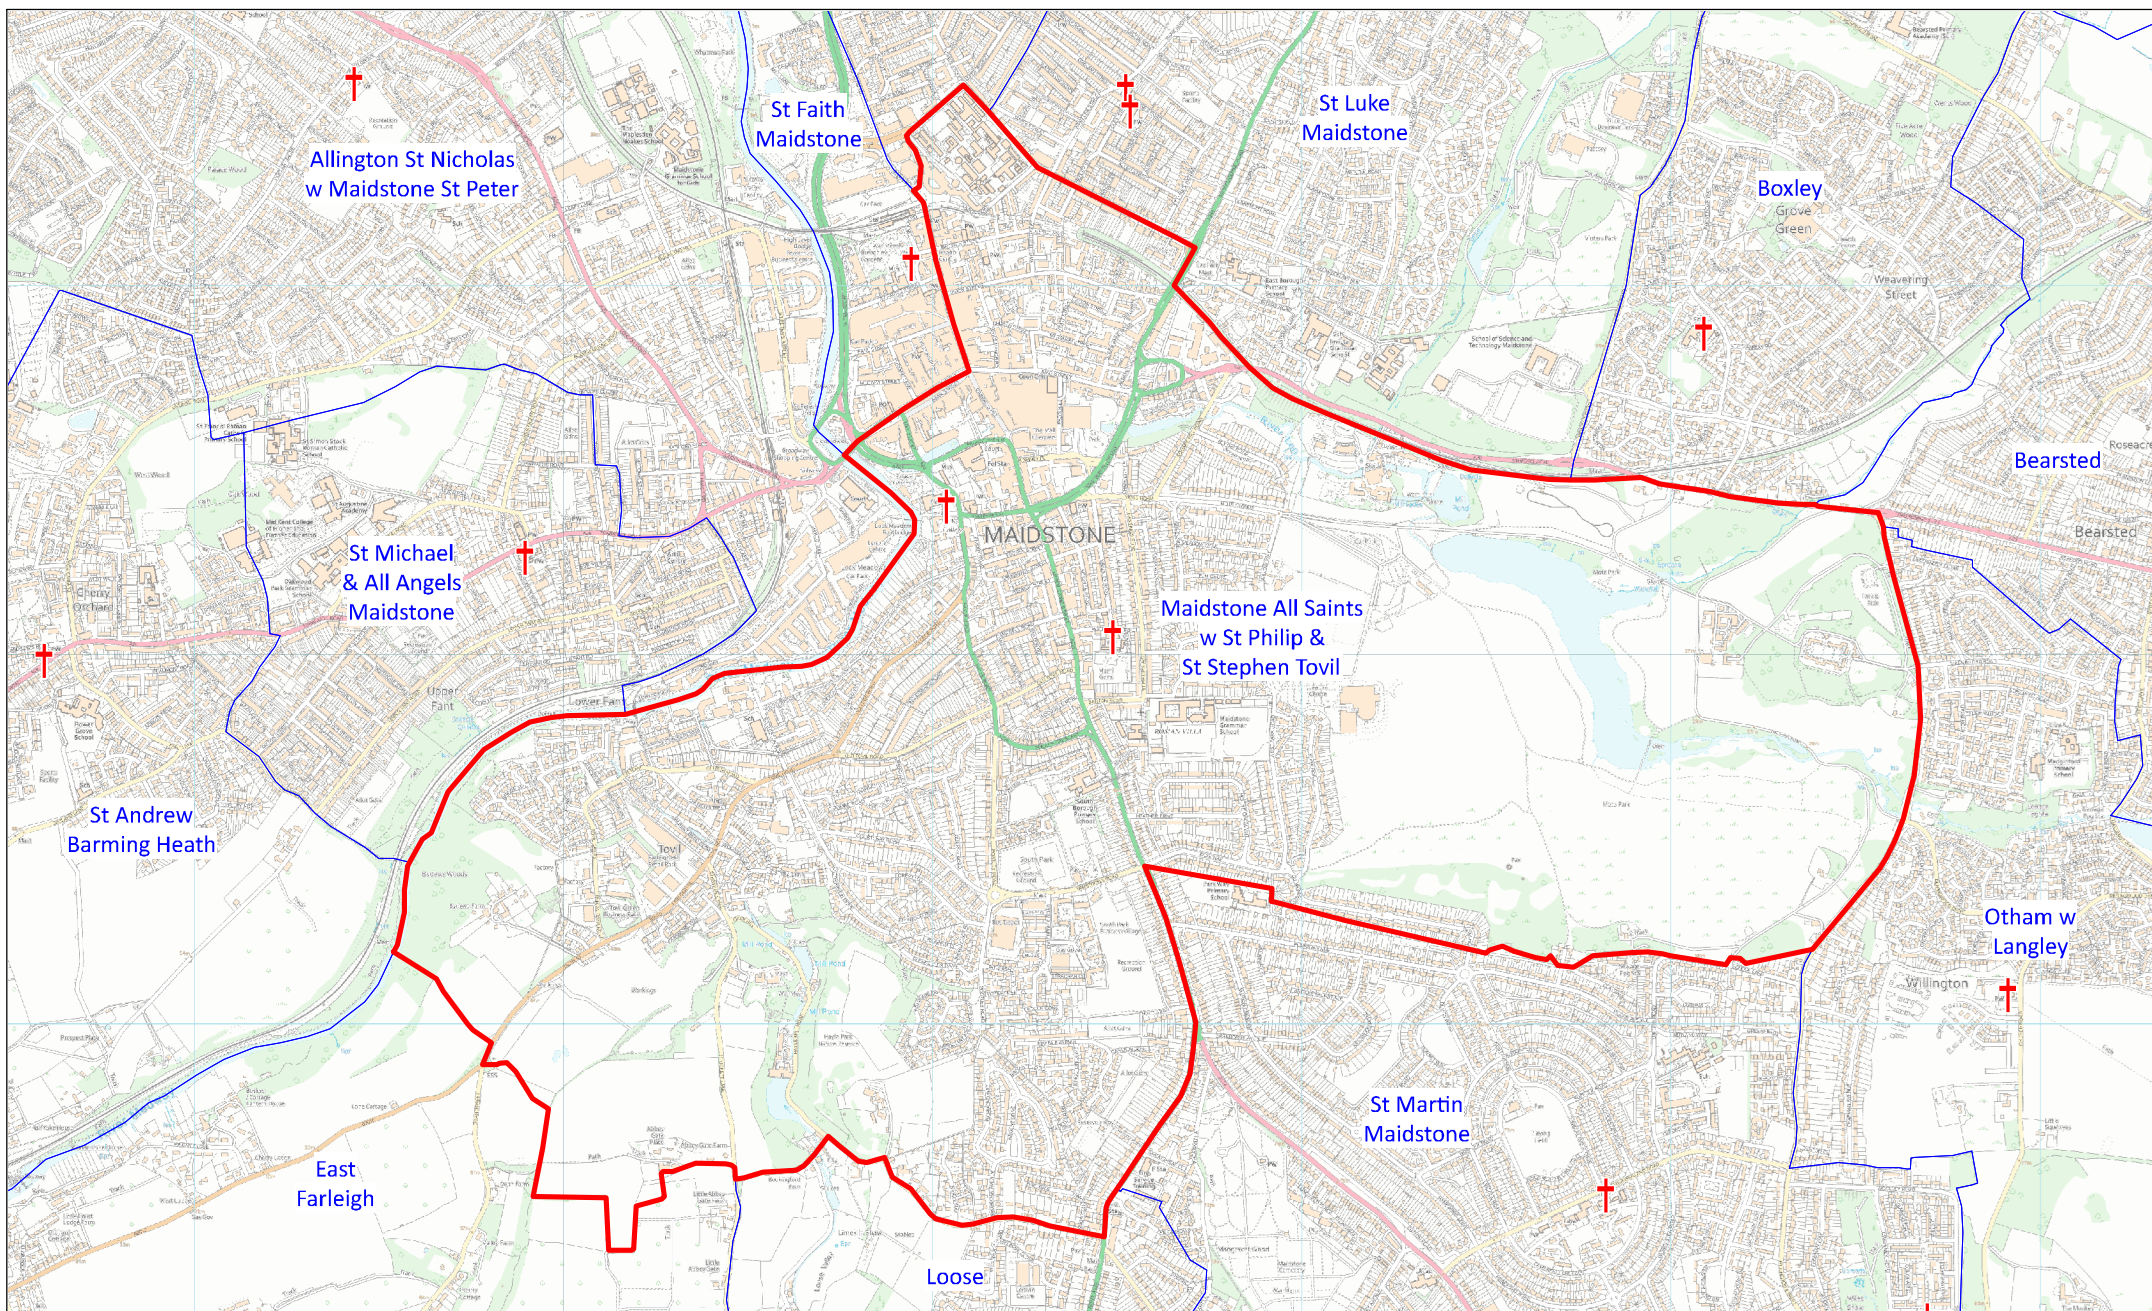

Benefice and Parish of Maidstone All Saints with Saint Philip and Saint Stephen Tovil

This map was compiled for the Diocese of Canterbury by Alistair Sutherland in May 2024 with digital data from Field Dynamics. It contains parish data supplied by the Commissioners of the Church of England, church location data from A Church Near You, and Ordnance Survey data reproduced with the permission of Ordnance Survey on behalf of HMSO. ©Crown copyright and database right 2024. All rights reserved. Ordnance Survey licences nos 100040148 and 100019918. Please note that some legal parish names may be abbreviated for clarity.