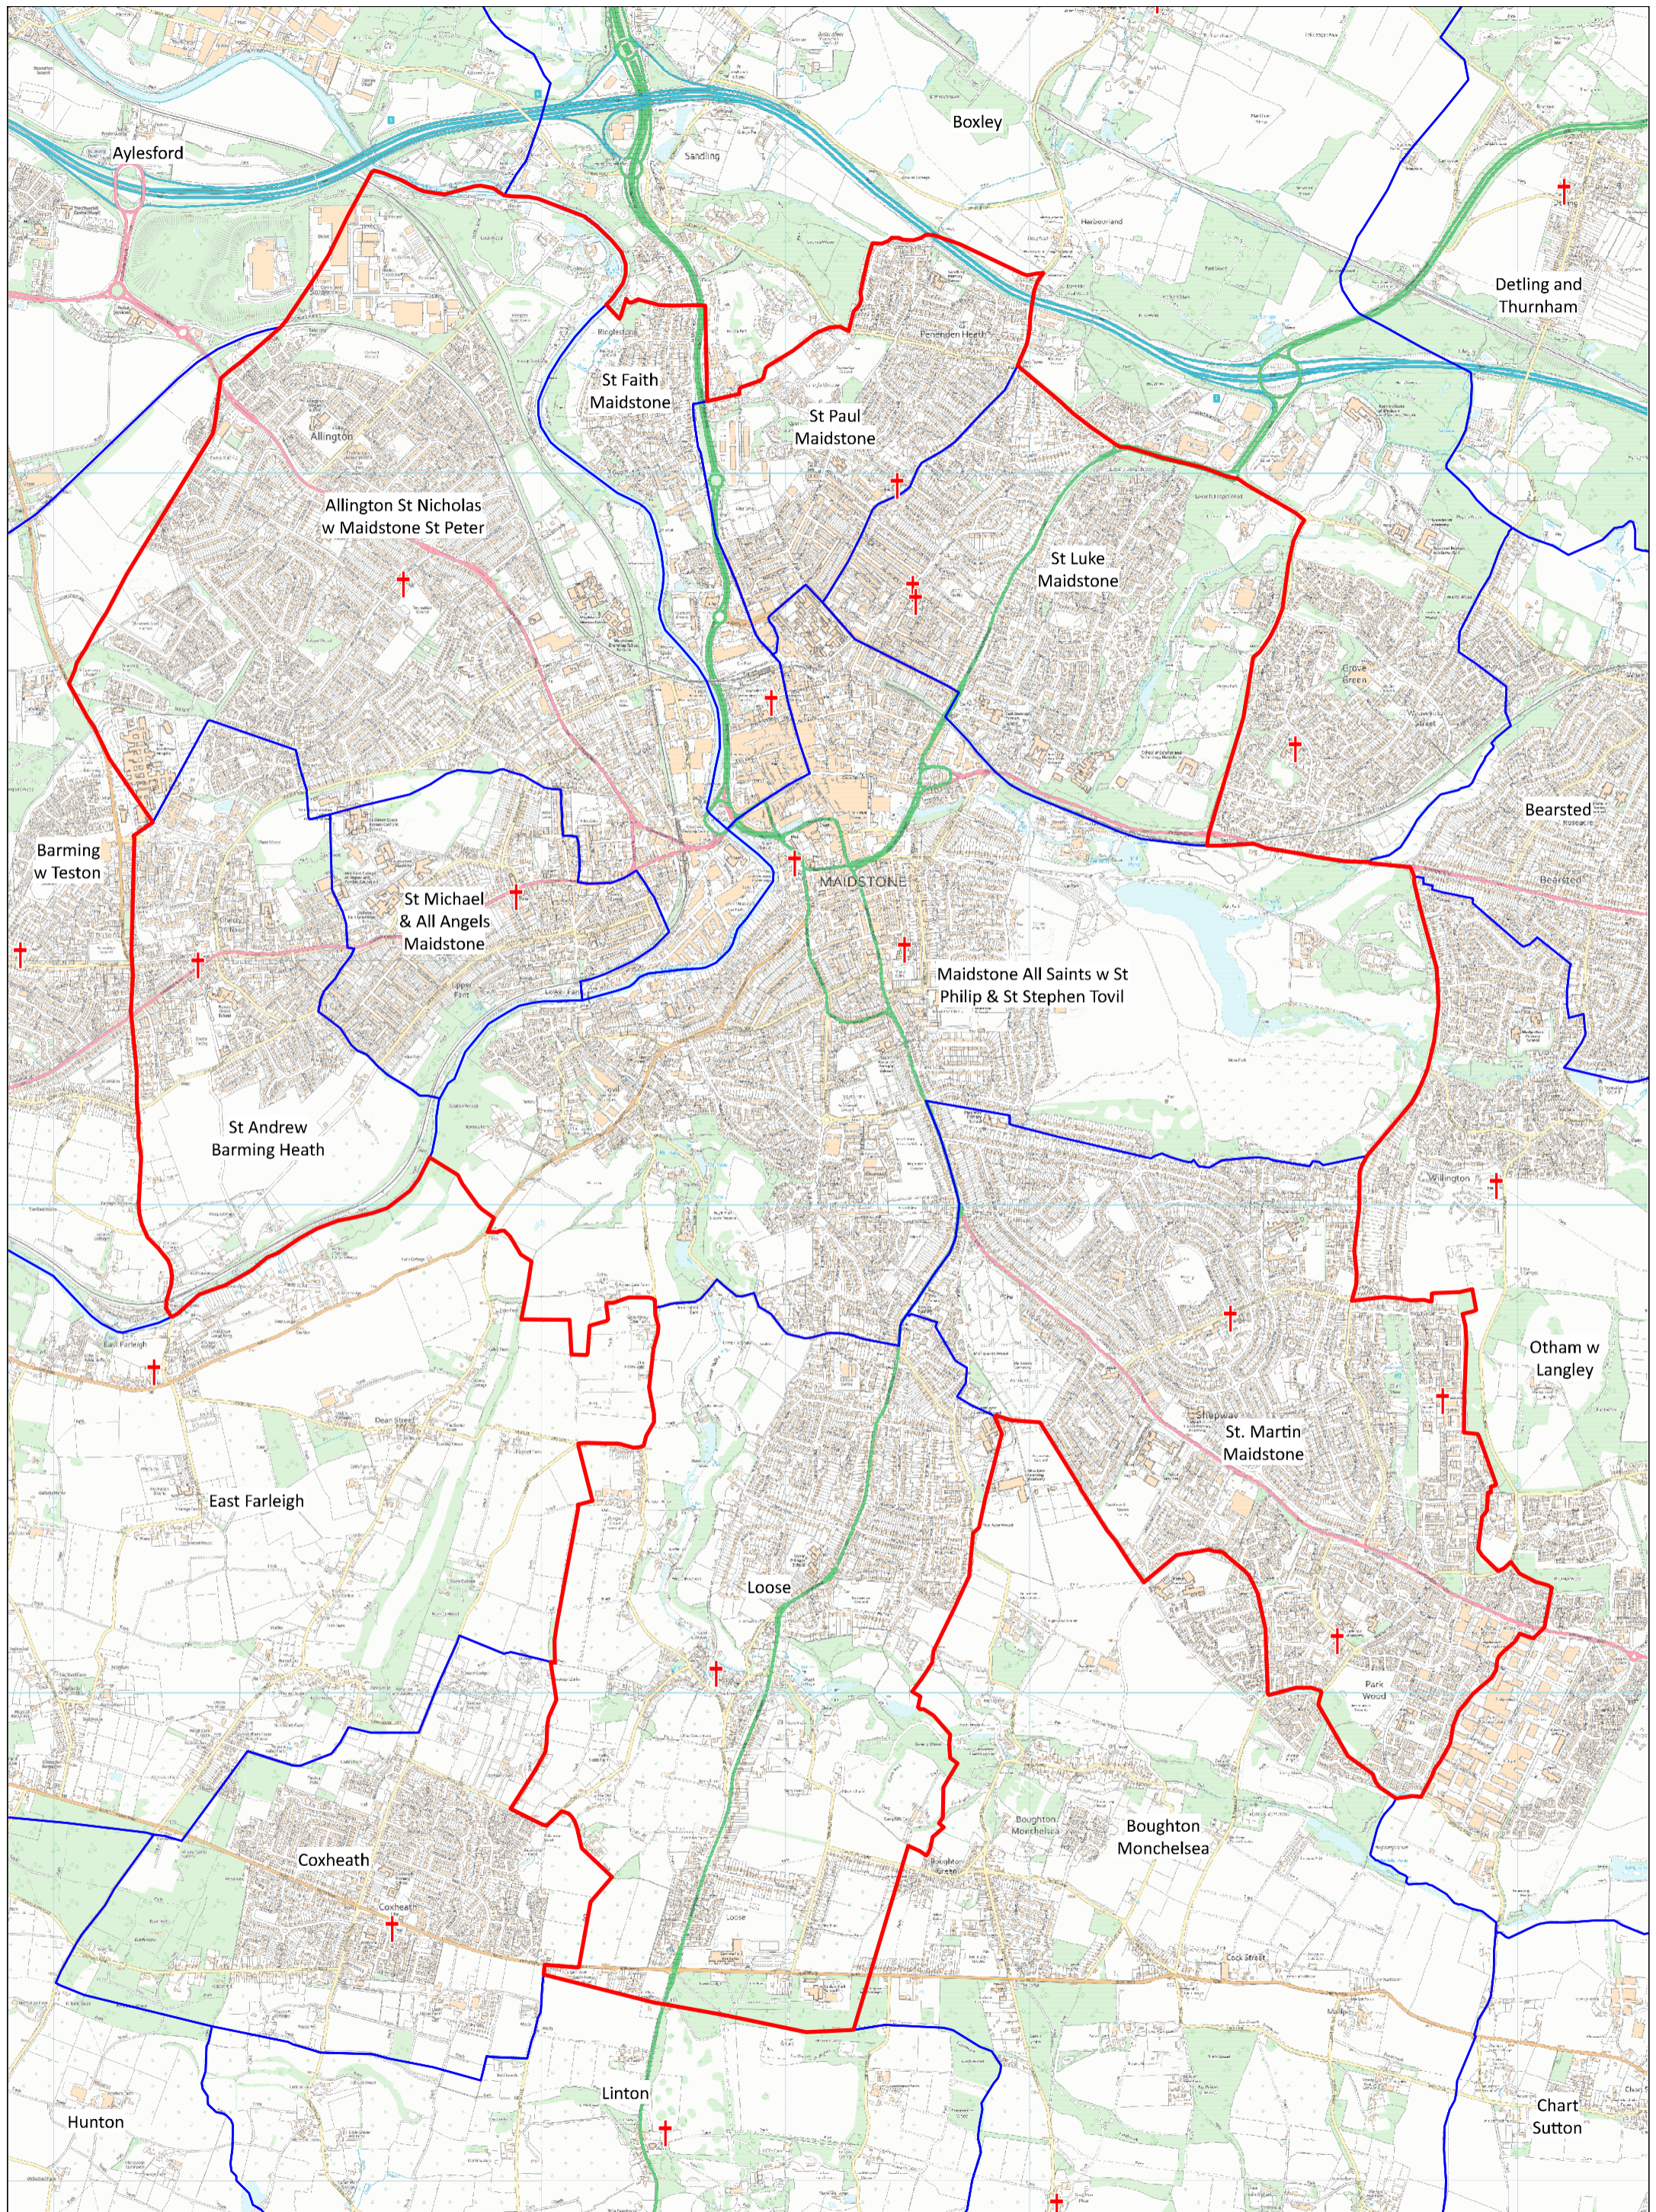

Maidstone Deanery

This map was compiled for the Diocese of Canterbury by Alistair Sutherland in April 2024 with digital data from Field Dynamics. It contains parish data supplied by the Commissioners of the Church of England, church location data from A Church Near You, and Ordnance Survey data reproduced with the permission of Ordnance Survey on behalf of HMSO. ©Crown copyright and database right 2024. All rights reserved. Ordnance Survey licences nos 100040148 and 100019918. Please note that some legal parish names may be abbreviated for clarity.