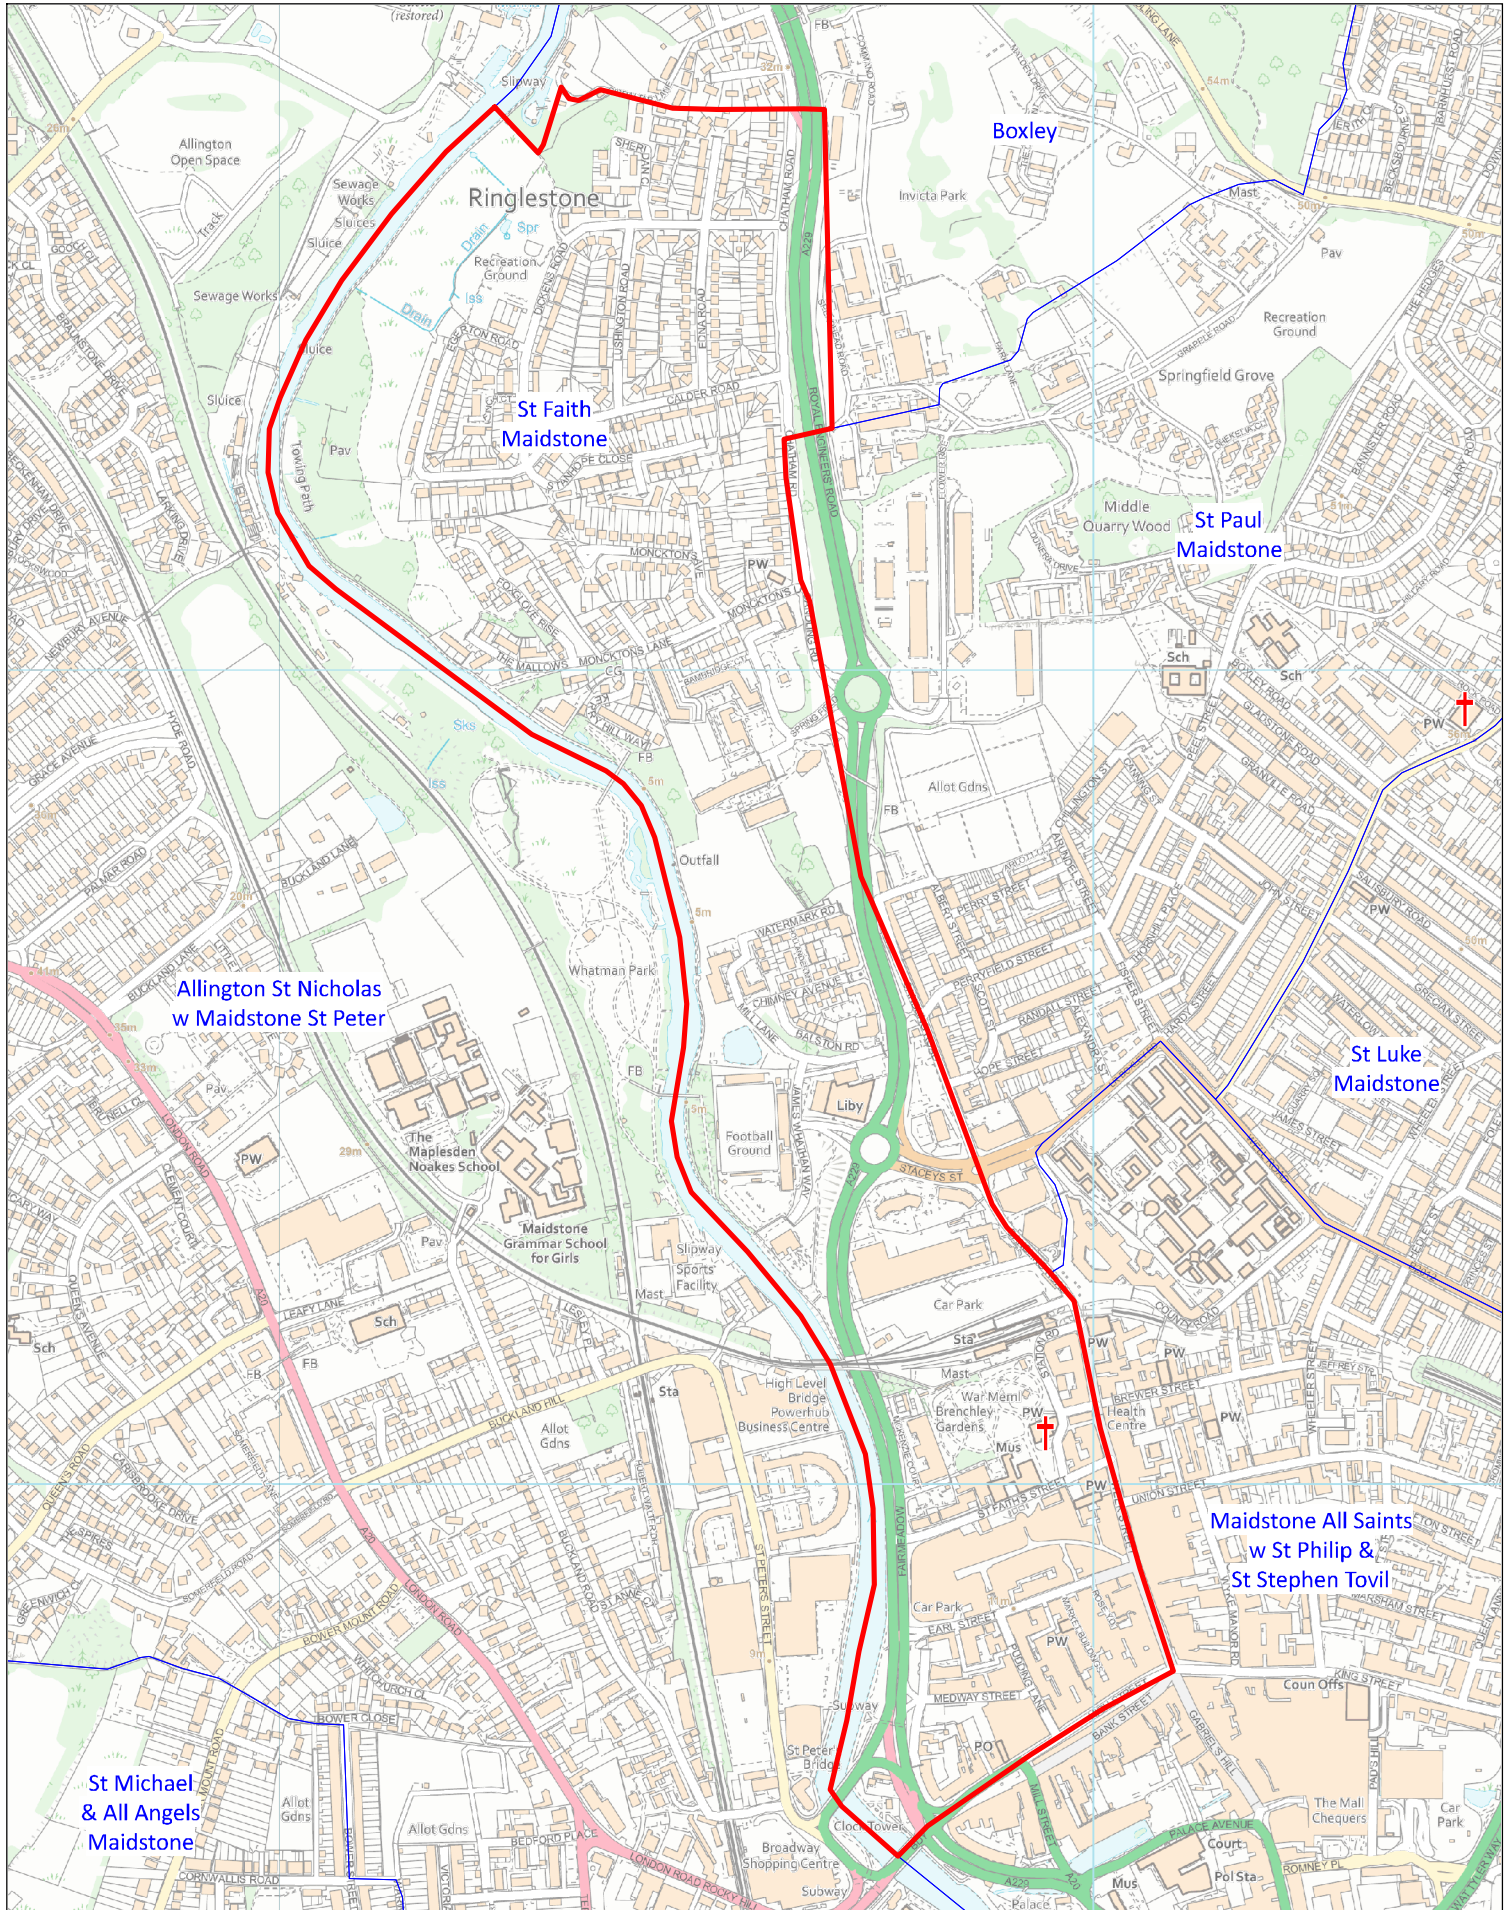

Benefice and Parish of Maidstone Saint Faith

This map was compiled for the Diocese of Canterbury by Alistair Sutherland in May 2024 with digital data from Field Dynamics. It contains parish data supplied by the Commissioners of the Church of England, church location data from A Church Near You, and Ordnance Survey data reproduced with the permission of Ordnance Survey on behalf of HMSO. ©Crown copyright and database right 2024. All rights reserved. Ordnance Survey licences nos 100040148 and 100019918. Please note that some legal parish names may be abbreviated for clarity.