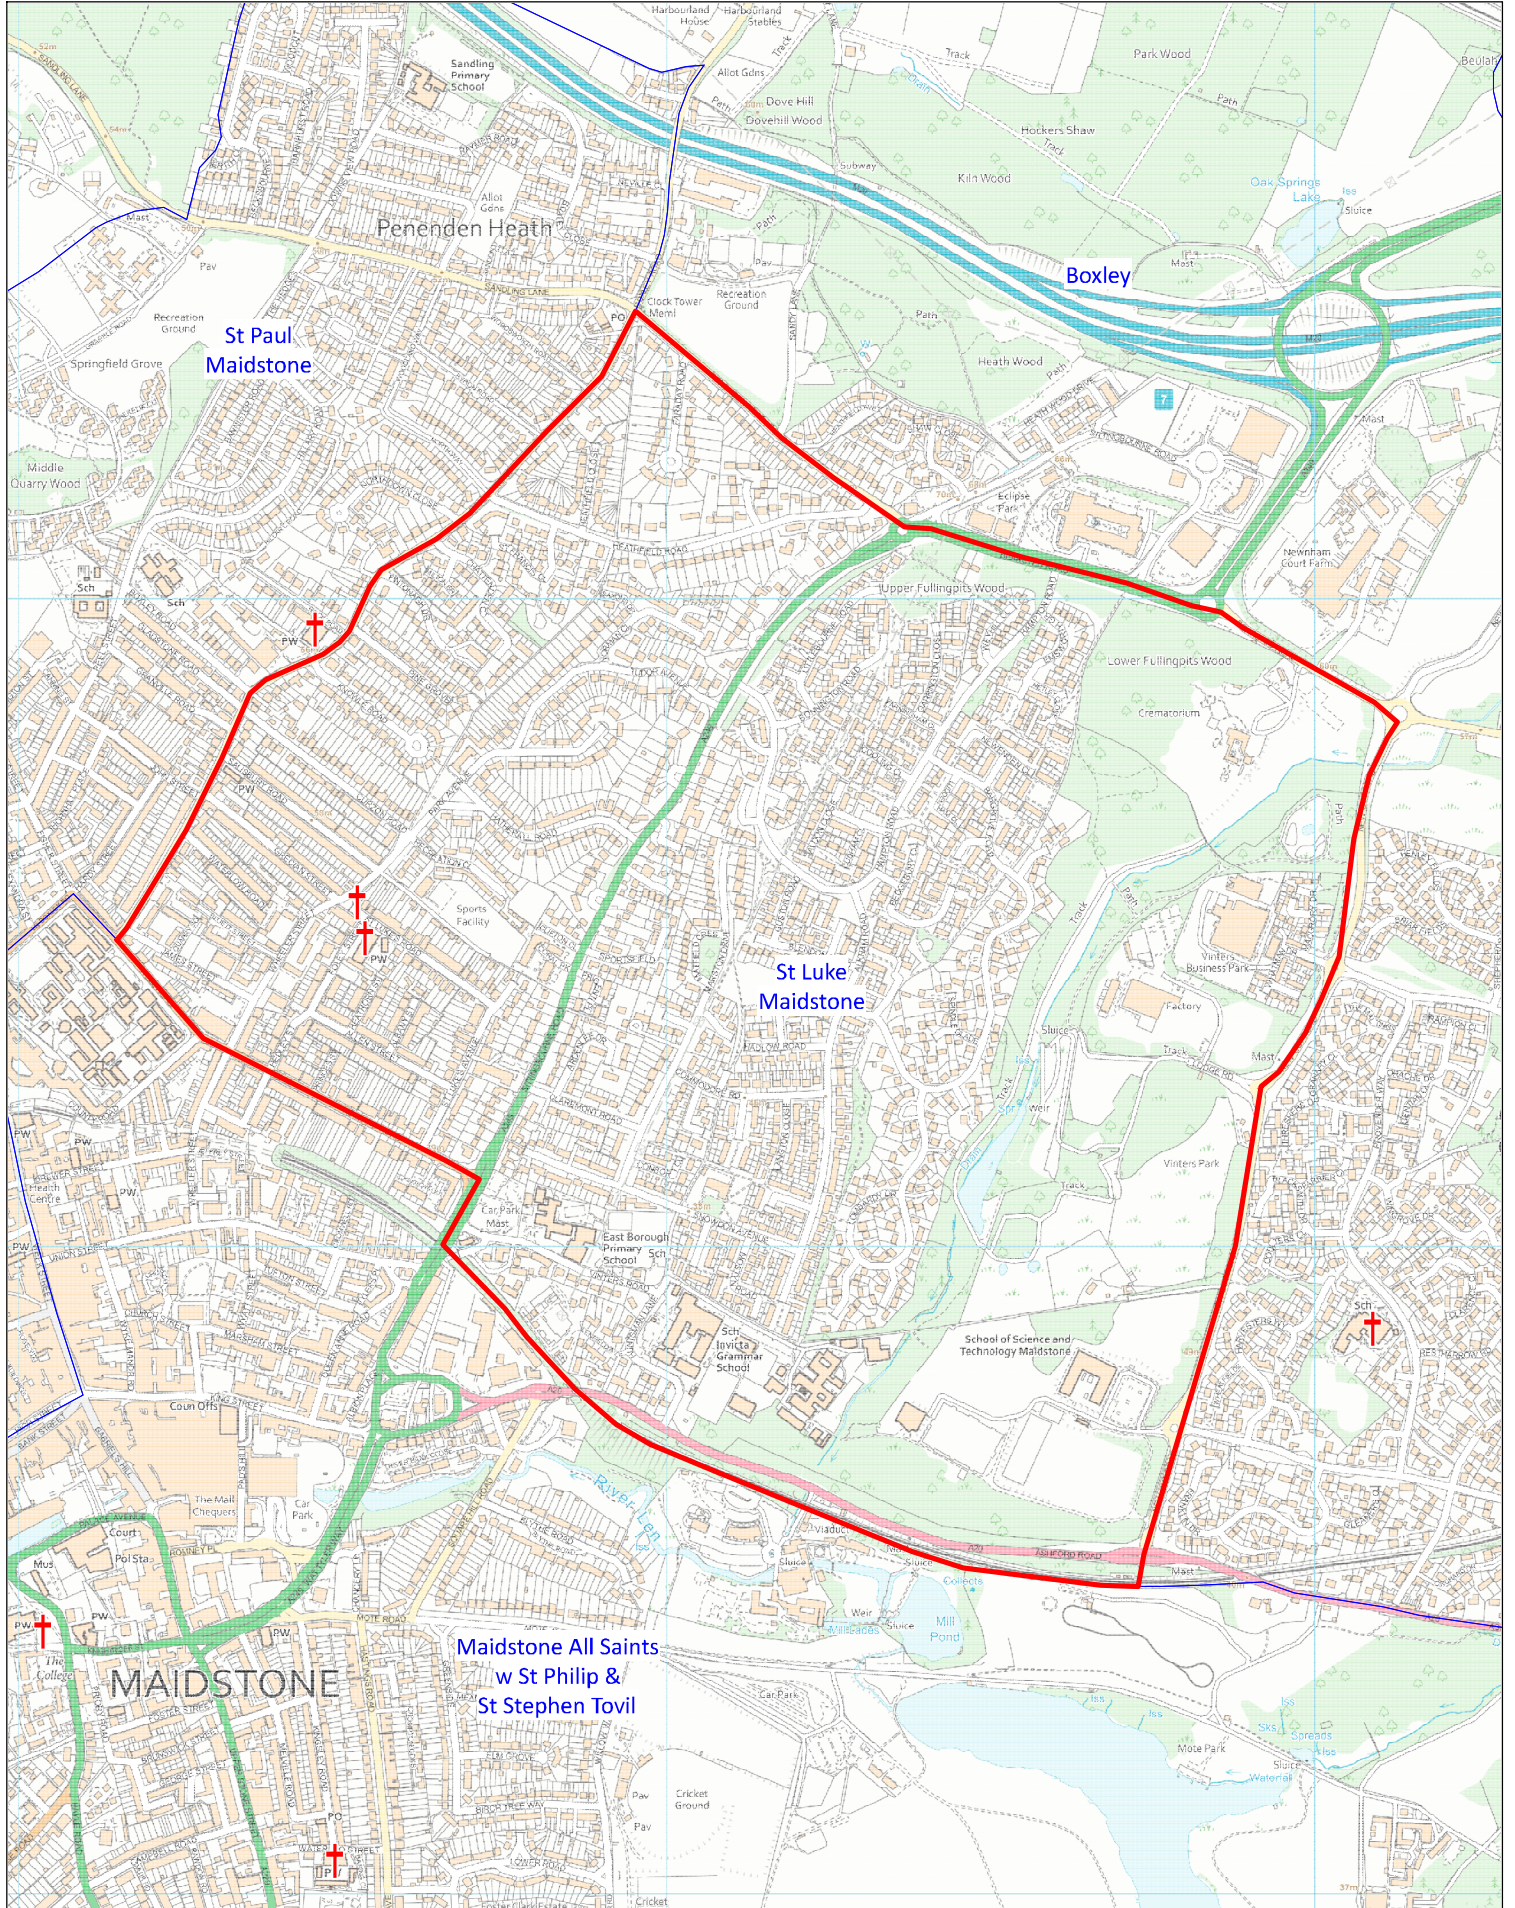

Benefice and Parish of Maidstone Saint Luke

This map was compiled for the Diocese of Canterbury by Alistair Sutherland in May 2024 with digital data from Field Dynamics. It contains parish data supplied by the Commissioners of the Church of England, church location data from A Church Near You, and Ordnance Survey data reproduced with the permission of Ordnance Survey on behalf of HMSO. ©Crown copyright and database right 2024. All rights reserved. Ordnance Survey licences nos 100040148 and 100019918. Please note that some legal parish names may be abbreviated for clarity.