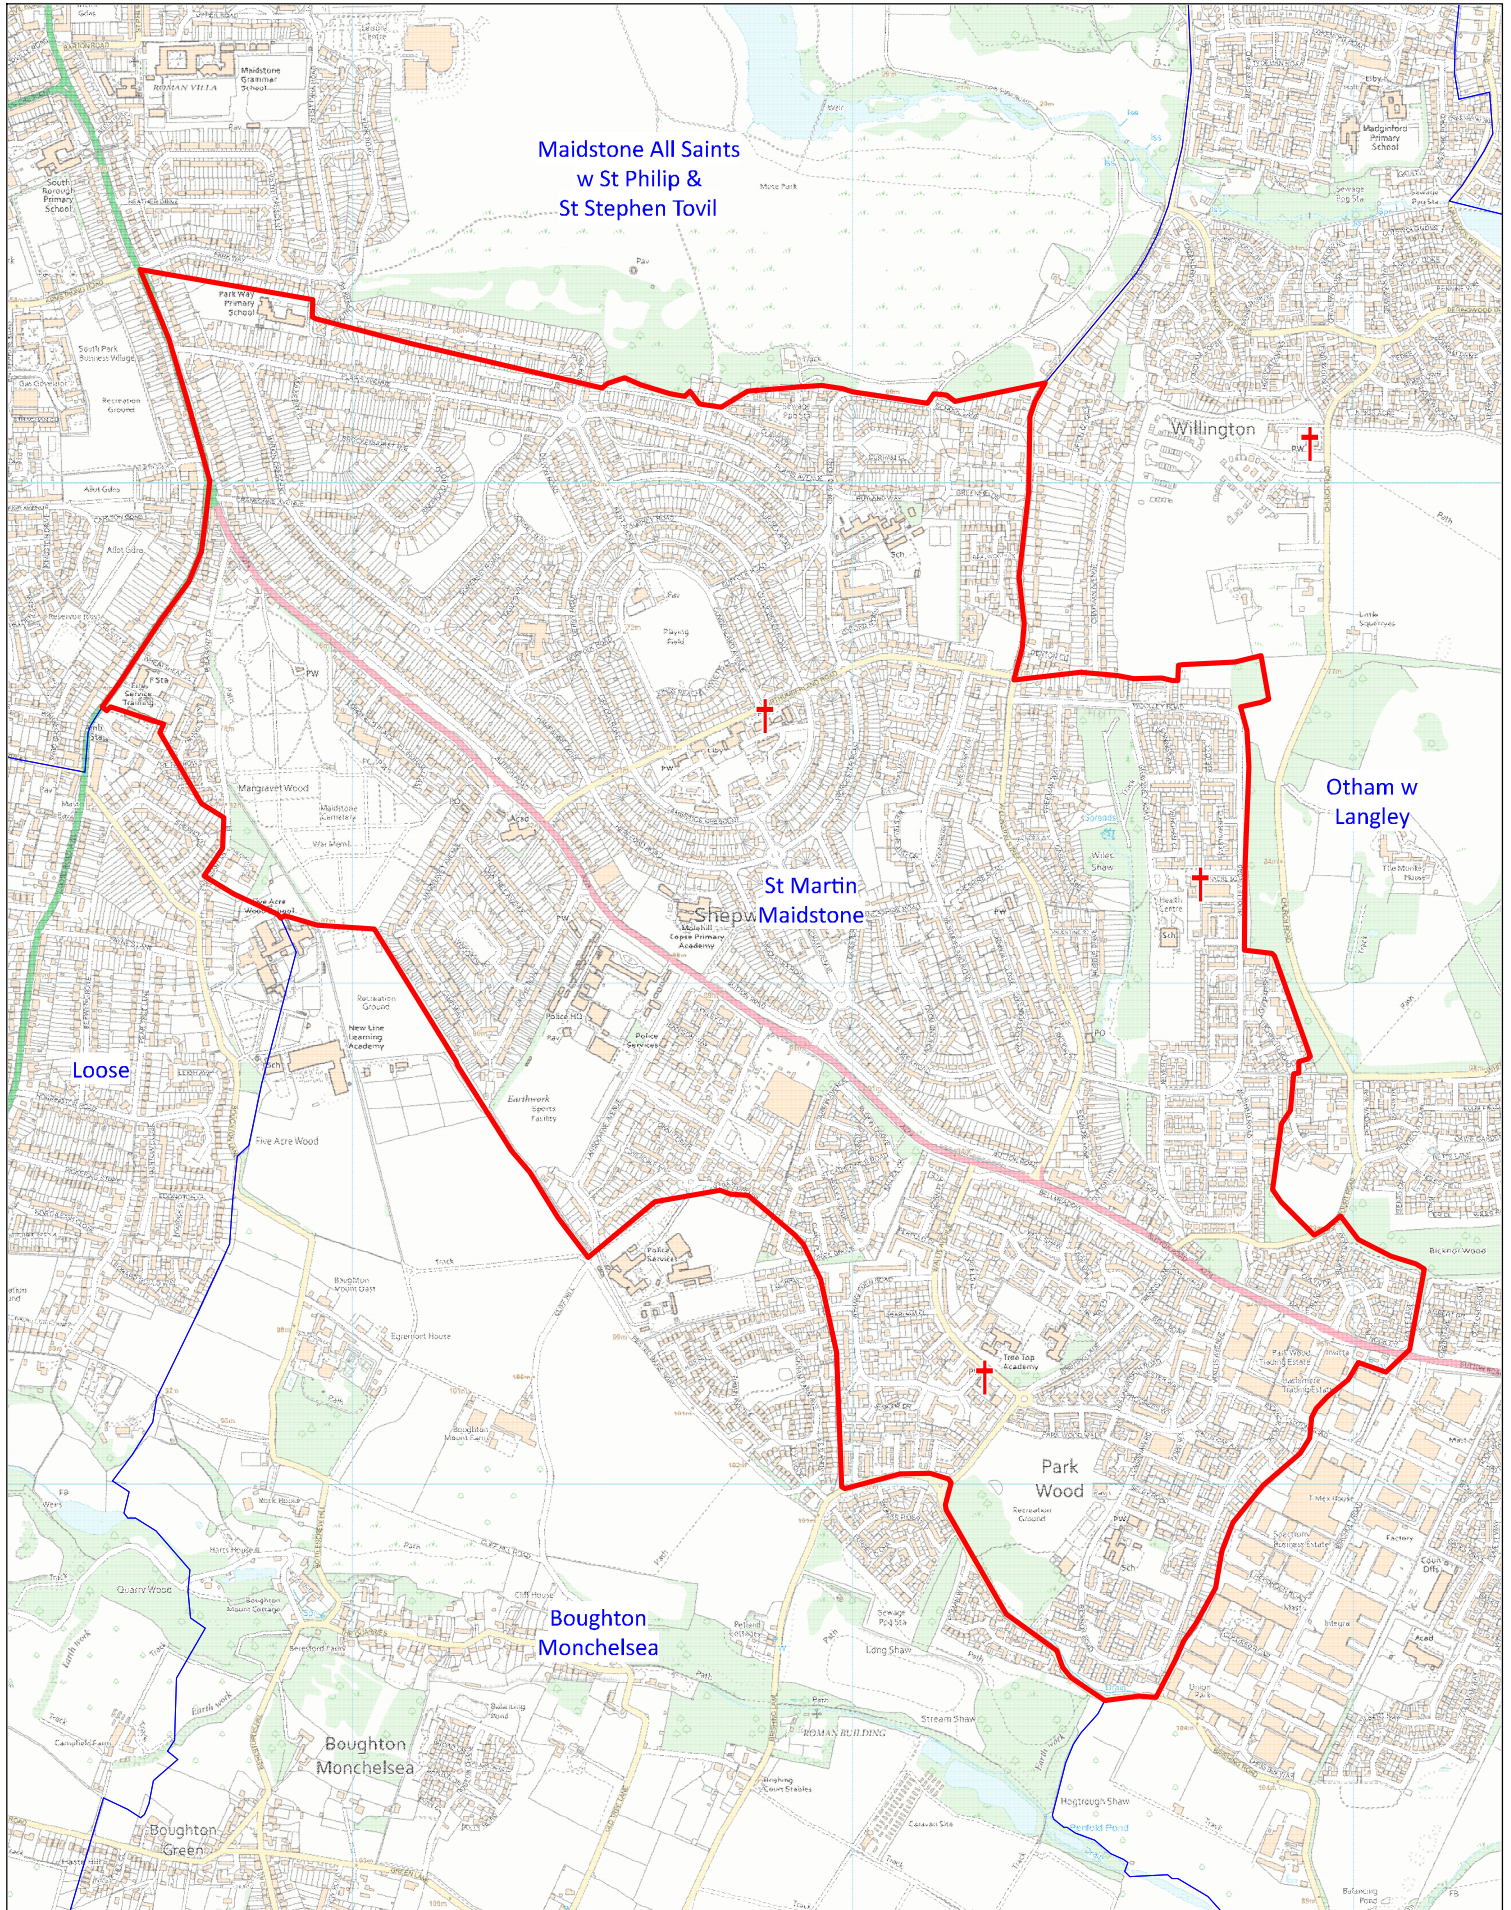

Benefice and Parish of Maidstone Saint Martin

This map was compiled for the Diocese of Canterbury by Alistair Sutherland in May 2024 with digital data from Field Dynamics. It contains parish data supplied by the Commissioners of the Church of England, church location data from A Church Near You, and Ordnance Survey data reproduced with the permission of Ordnance Survey on behalf of HMSO. ©Crown copyright and database right 2024. All rights reserved. Ordnance Survey licences nos 100040148 and 100019918. Please note that some legal parish names may be abbreviated for clarity.