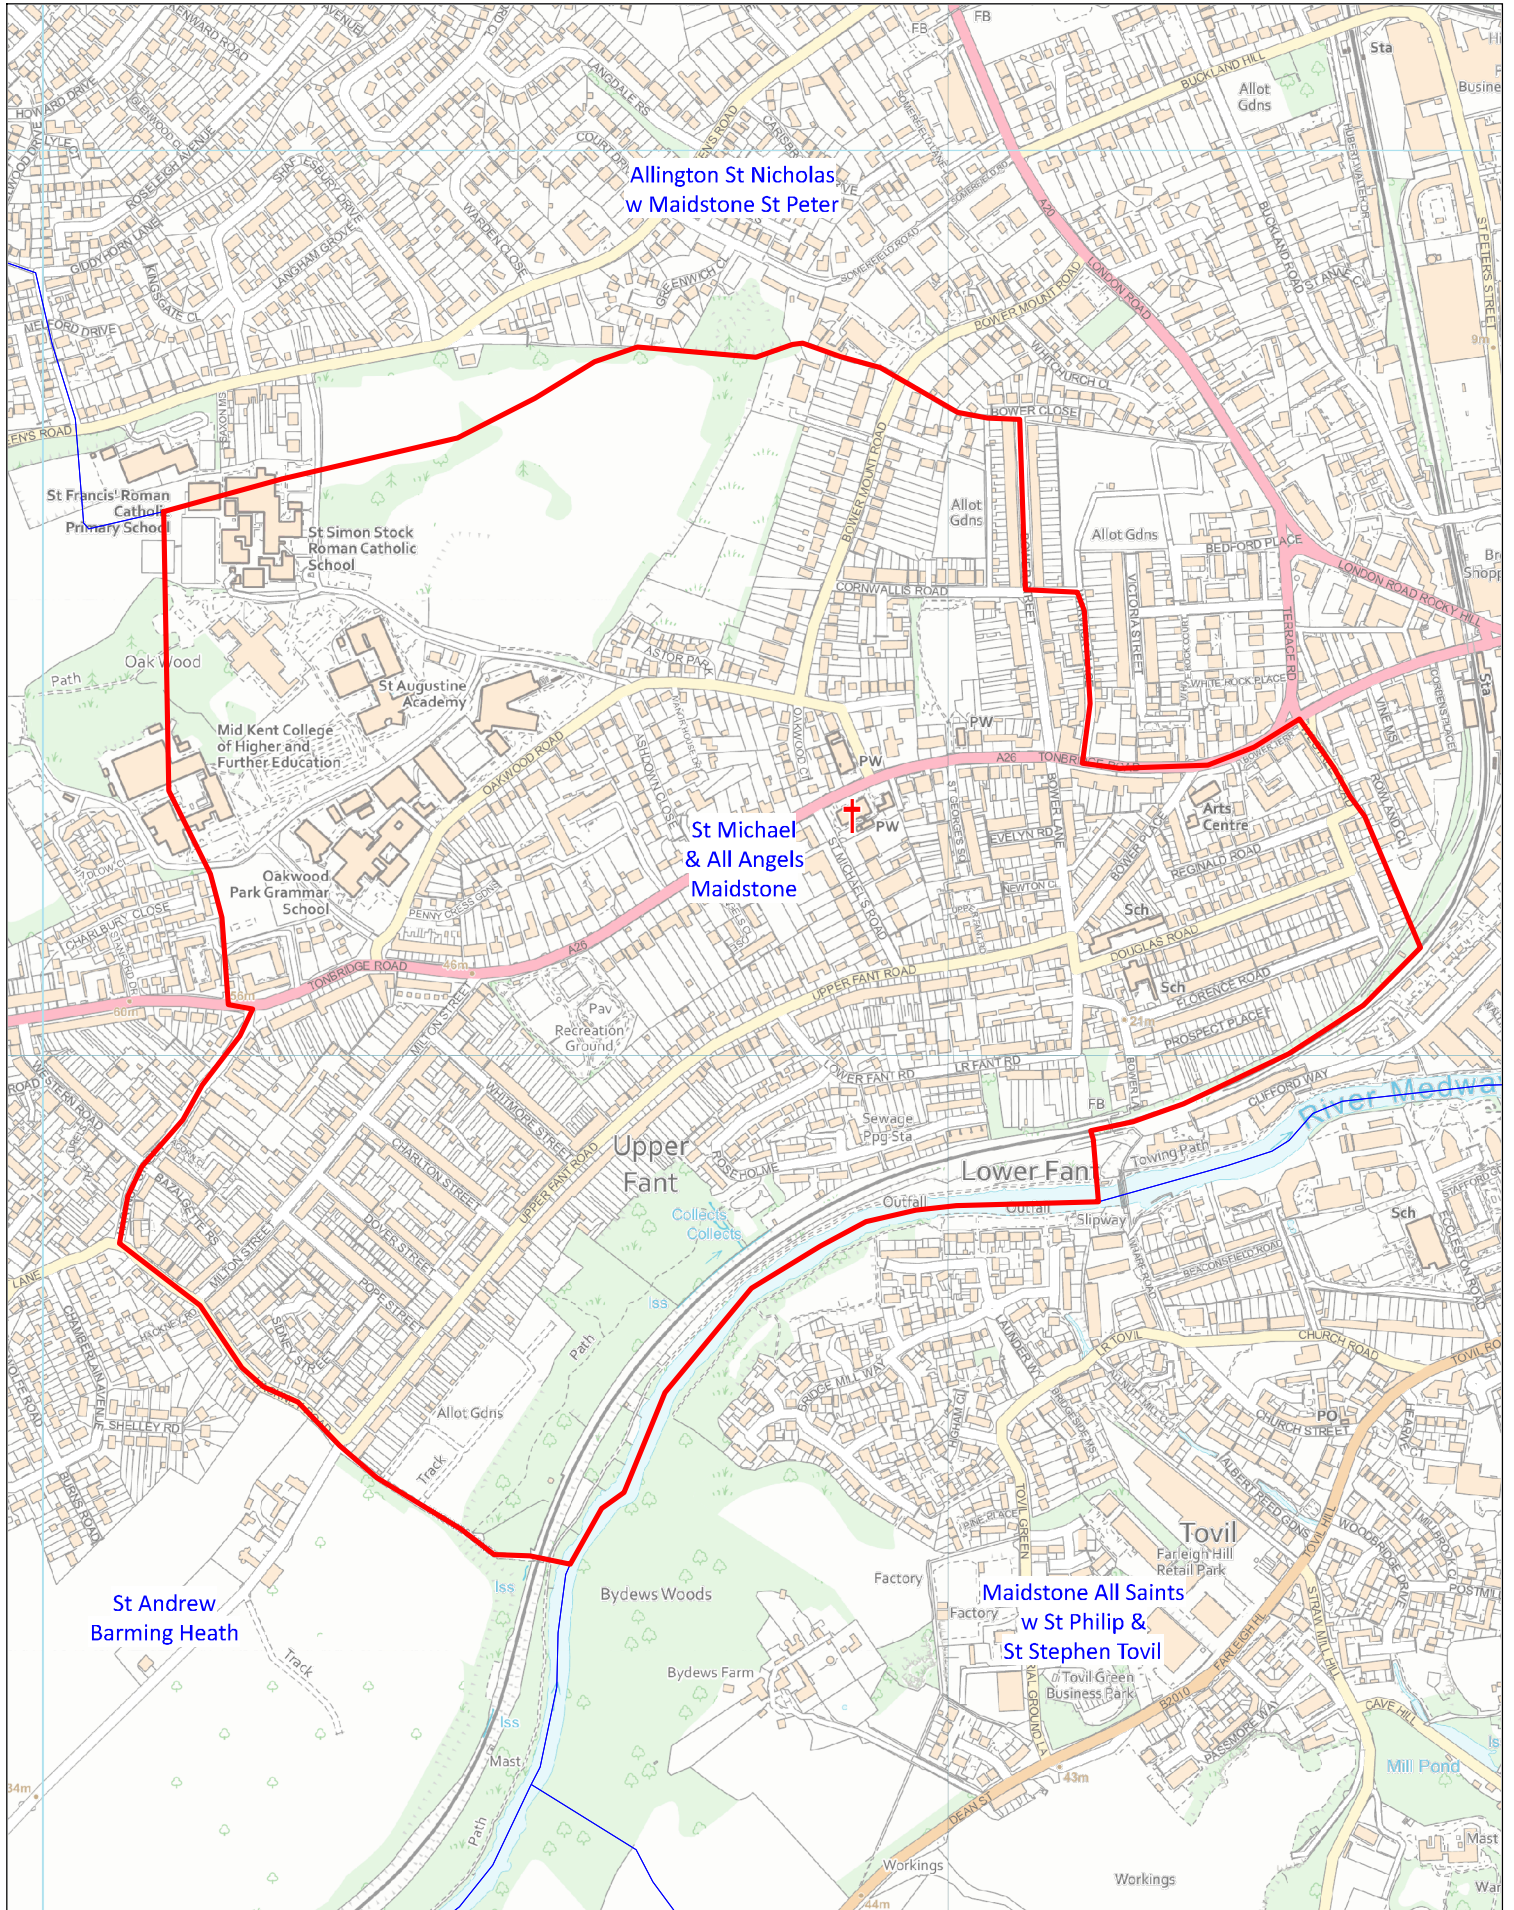

Benefice and Parish of Maidstone Saint Michael and All Angels

This map was compiled for the Diocese of Canterbury by Alistair Sutherland in May 2024 with digital data from Field Dynamics. It contains parish data supplied by the Commissioners of the Church of England, church location data from A Church Near You, and Ordnance Survey data reproduced with the permission of Ordnance Survey on behalf of HMSO. ©Crown copyright and database right 2024. All rights reserved. Ordnance Survey licences nos 100040148 and 100019918. Please note that some legal parish names may be abbreviated for clarity.