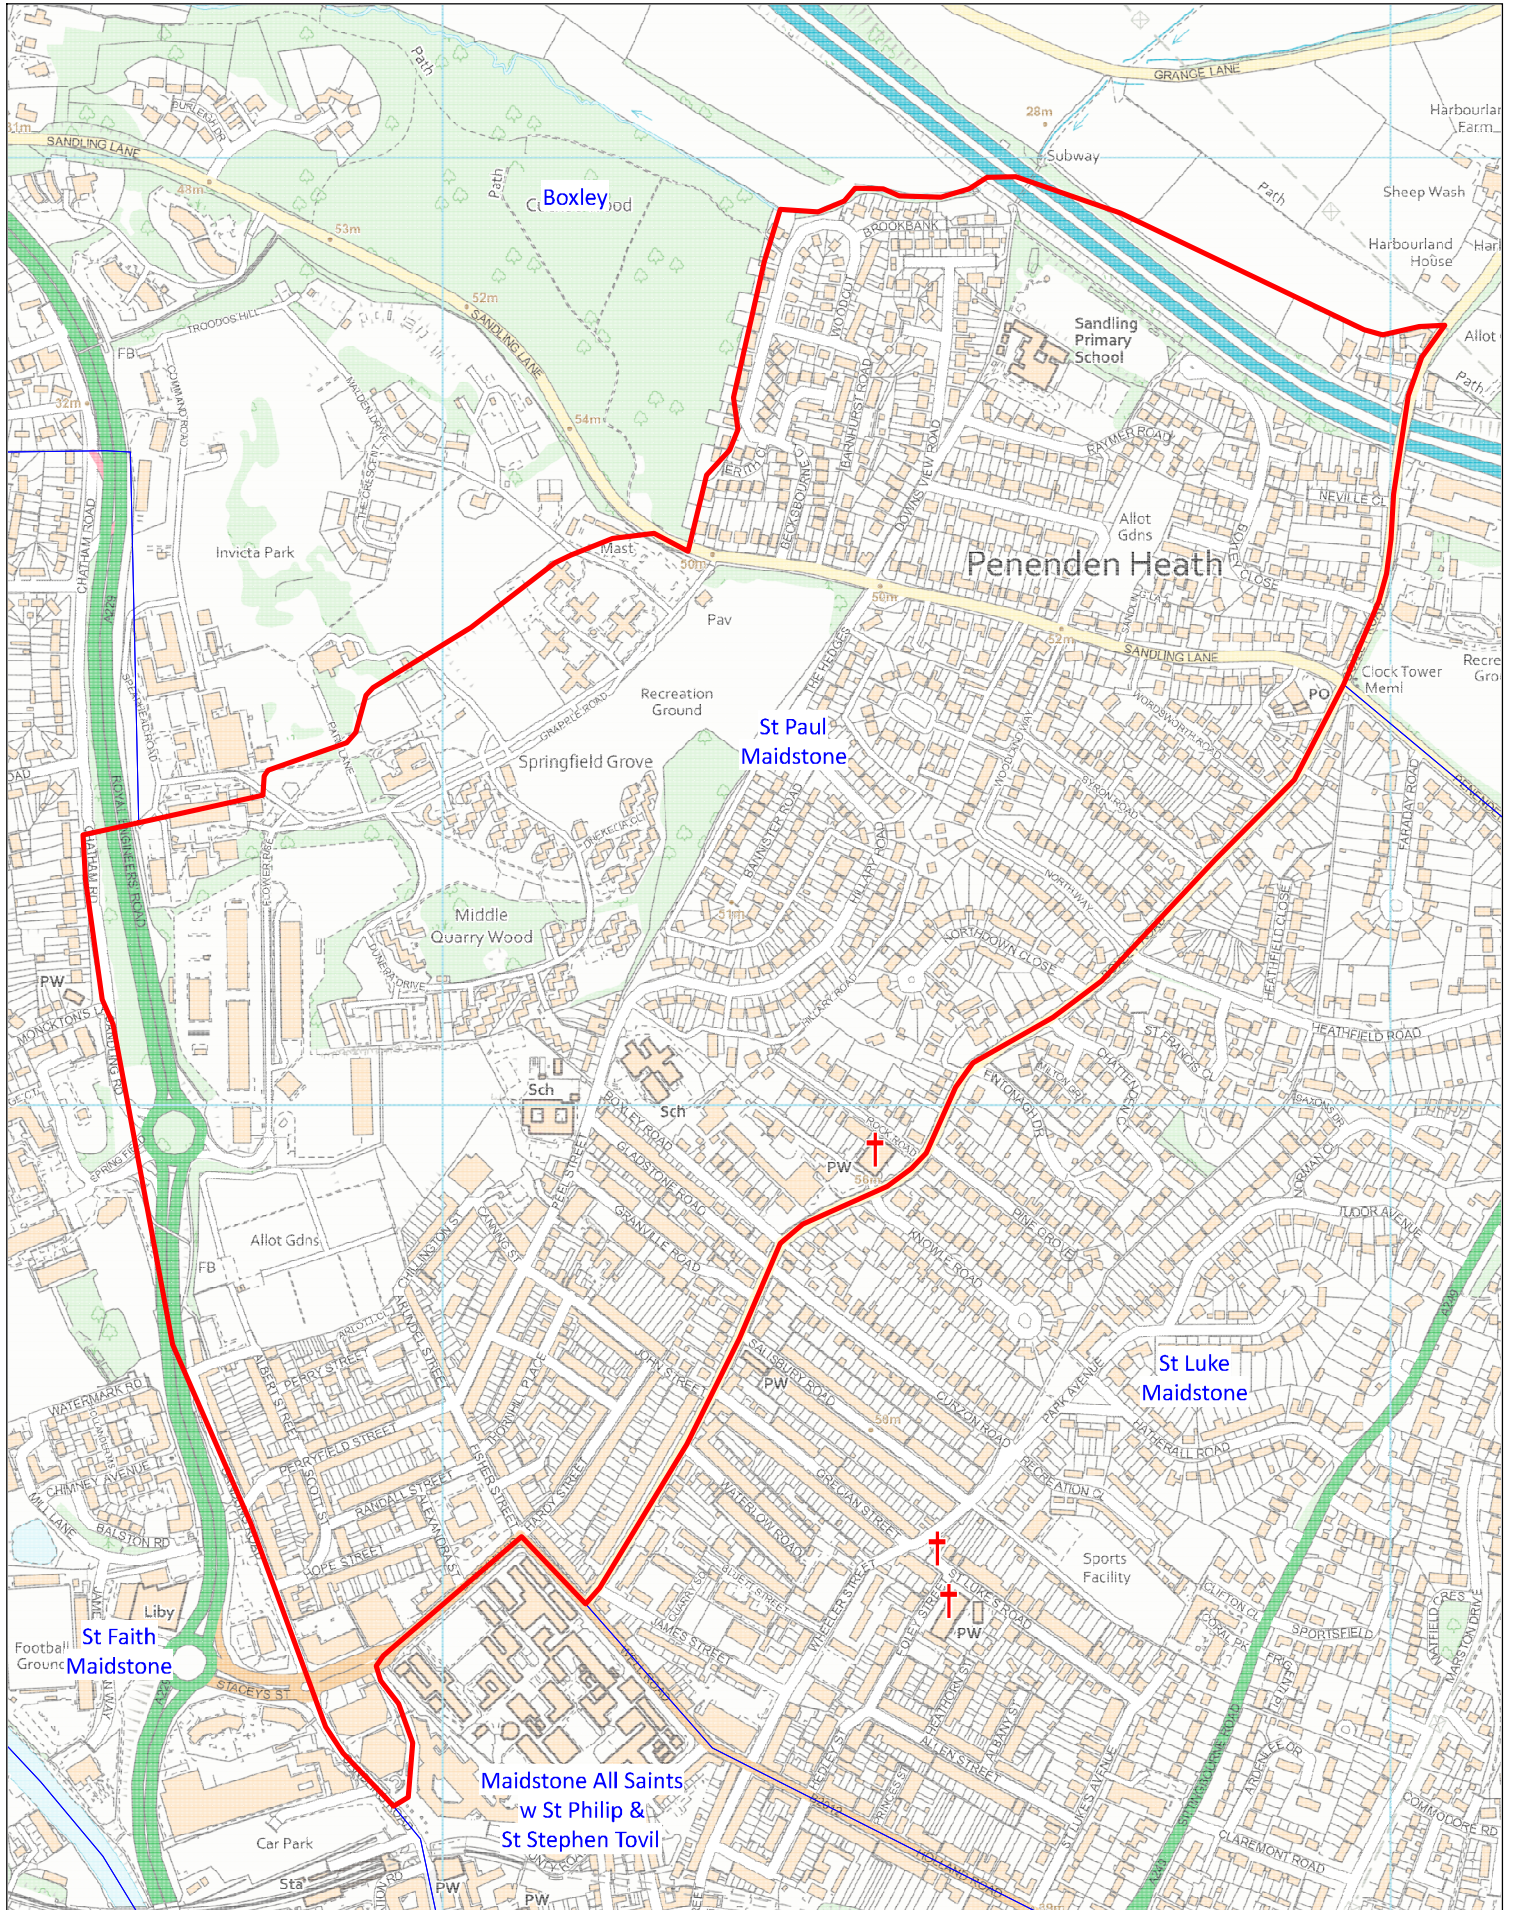

# Benefice and Parish of Maidstone Saint Paul

This map was compiled for the Diocese of Canterbury by Alistair Sutherland in May 2024 with digital data from Field Dynamics. It contains parish data supplied by the Commissioners of the Church of England, church location data from A Church Near You, and Ordnance Survey data reproduced with the permission of Ordnance Survey on behalf of HMSO. ©Crown copyright and database right 2024. All rights reserved. Ordnance Survey licences nos 100040148 and 100019918. Please note that some legal parish names may be abbreviated for clarity.