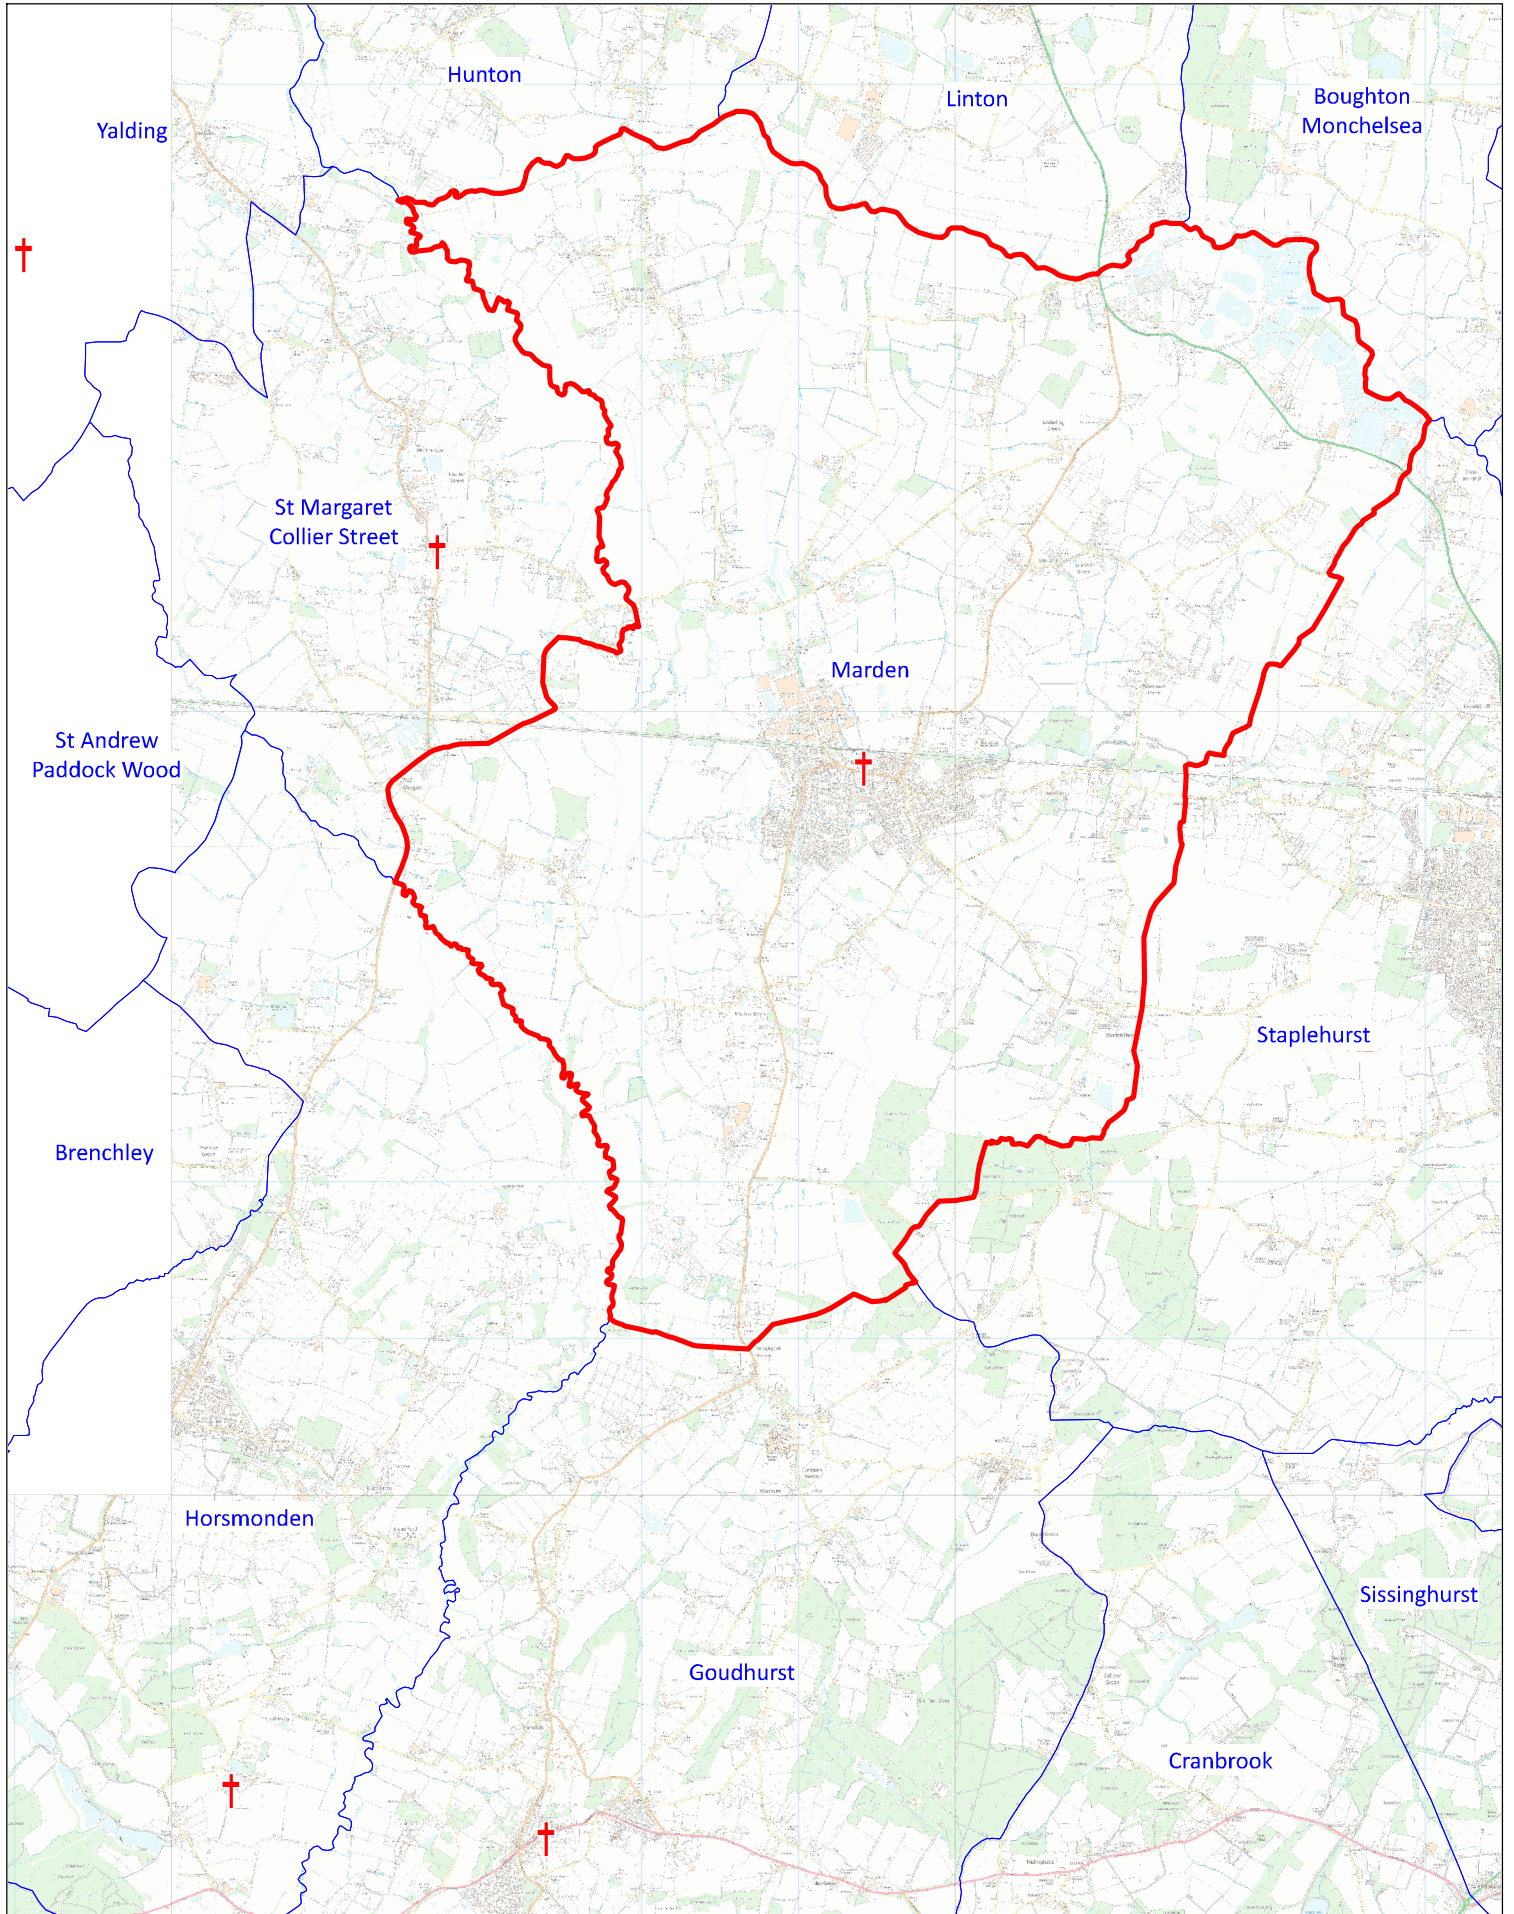

Benefice and Parish of Marden

This map was compiled for the Diocese of Canterbury by Alistair Sutherland in May 2024 with digital data from Field Dynamics. It contains parish data supplied by the Commissioners of the Church of England, church location data from A Church Near You, and Ordnance Survey data reproduced with the permission of Ordnance Survey on behalf of HMSO. ©Crown copyright and database right 2024. All rights reserved. Ordnance Survey licences nos 100040148 and 100019918. Please note that some legal parish names may be abbreviated for clarity.