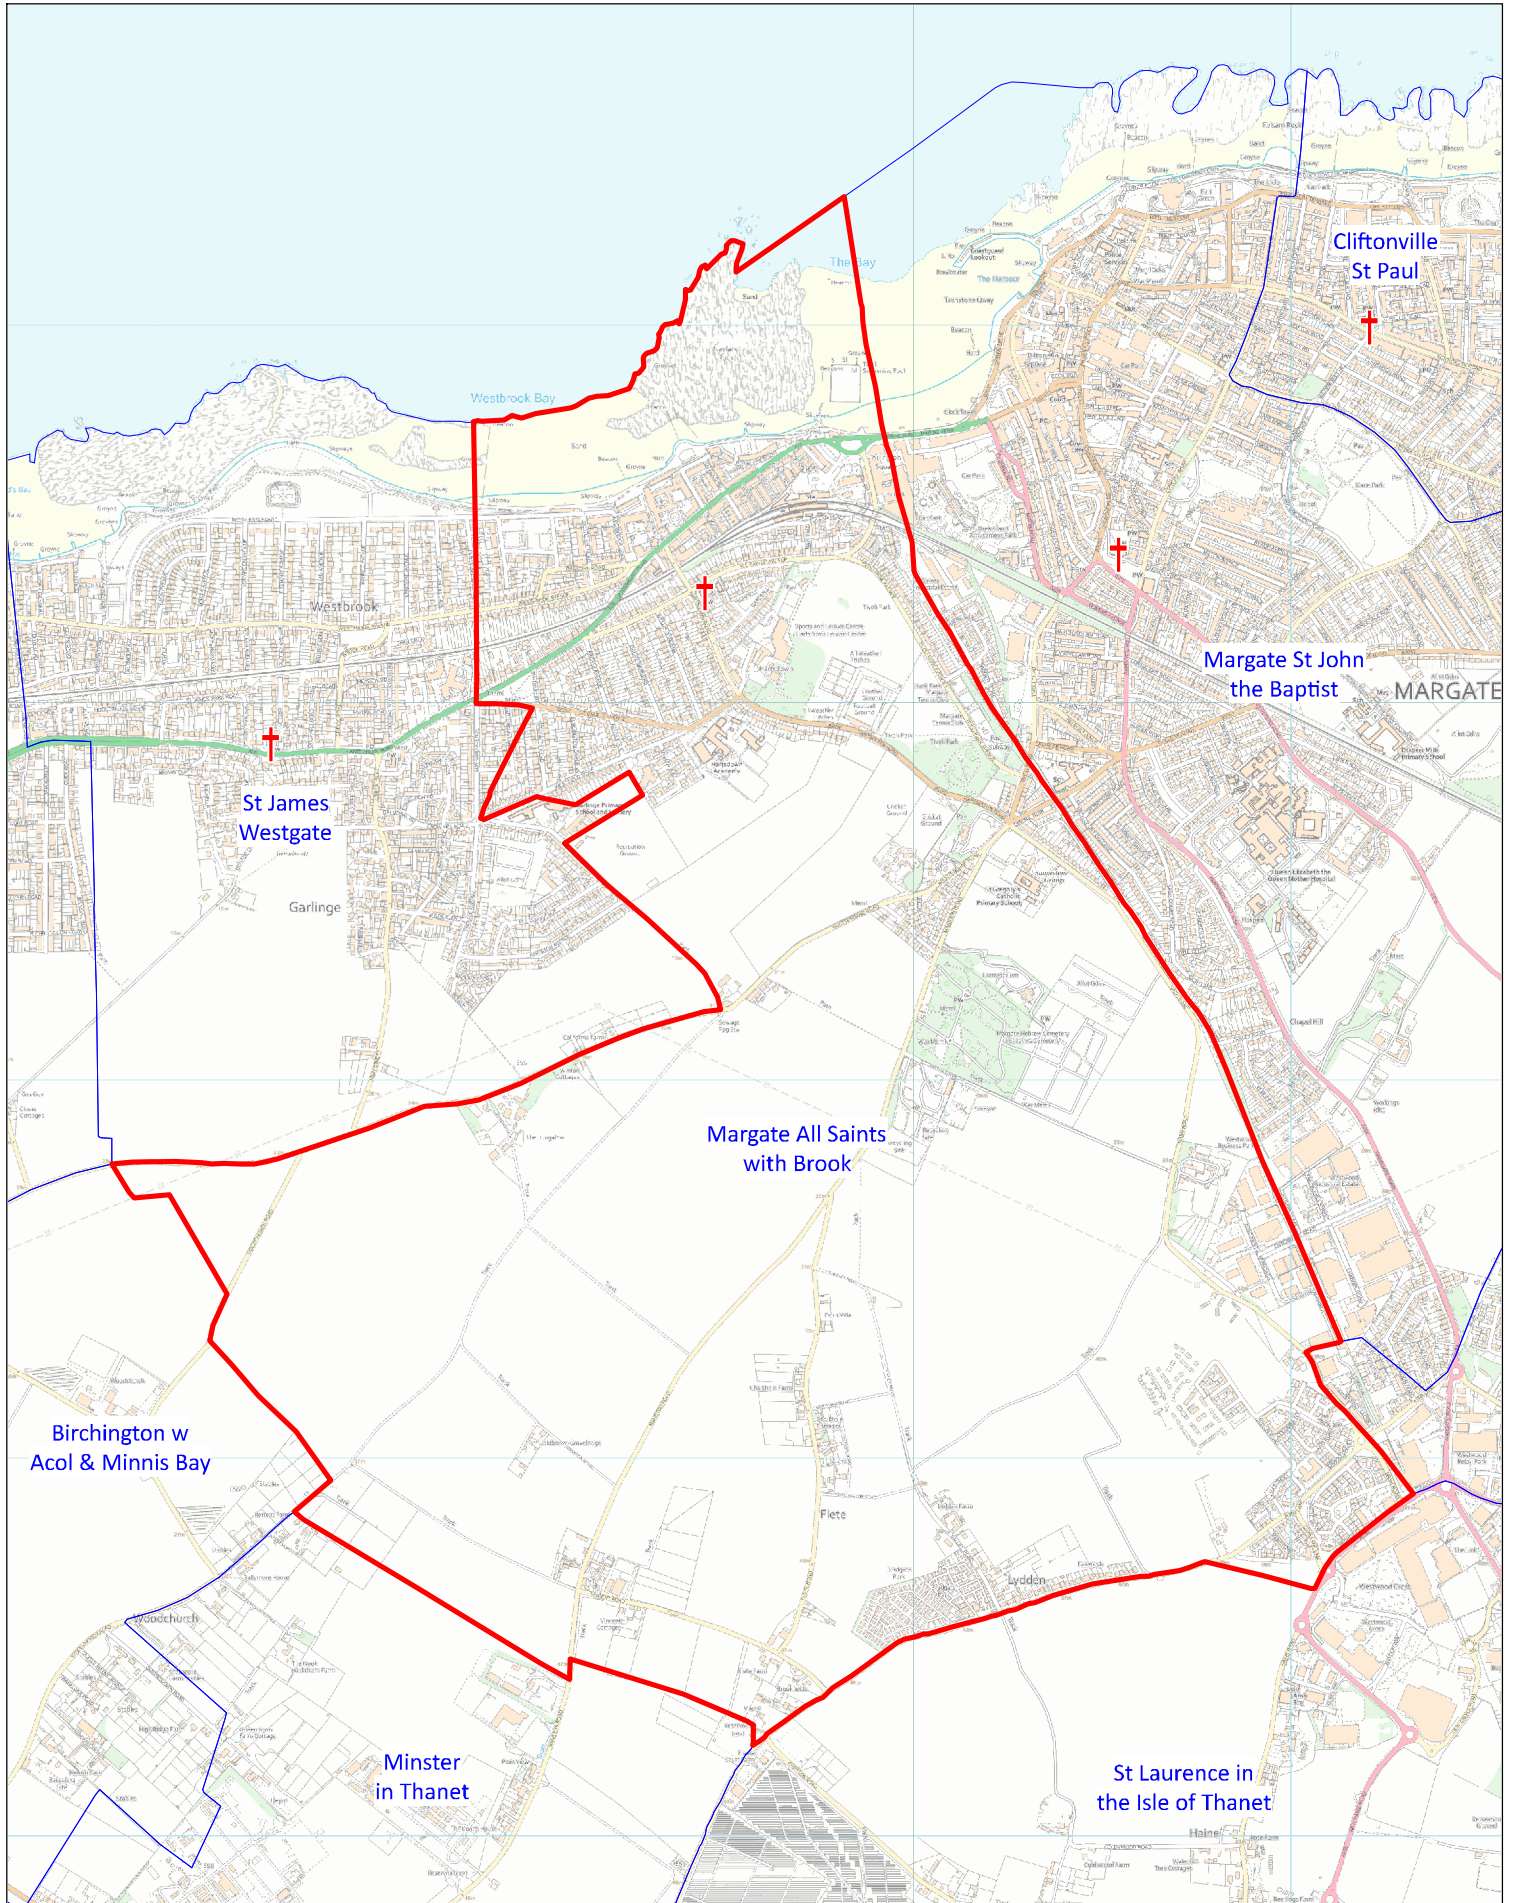

# Benefice and Parish of Margate All Saints with Brook

This map was compiled for the Diocese of Canterbury by Alistair Sutherland in May 2024 with digital data from Field Dynamics. It contains parish data supplied by the Commissioners of the Church of England, church location data from A Church Near You, and Ordnance Survey data reproduced with the permission of Ordnance Survey on behalf of HMSO. ©Crown copyright and database right 2024. All rights reserved. Ordnance Survey licences nos 100040148 and 100019918. Please note that some legal parish names may be abbreviated for clarity.