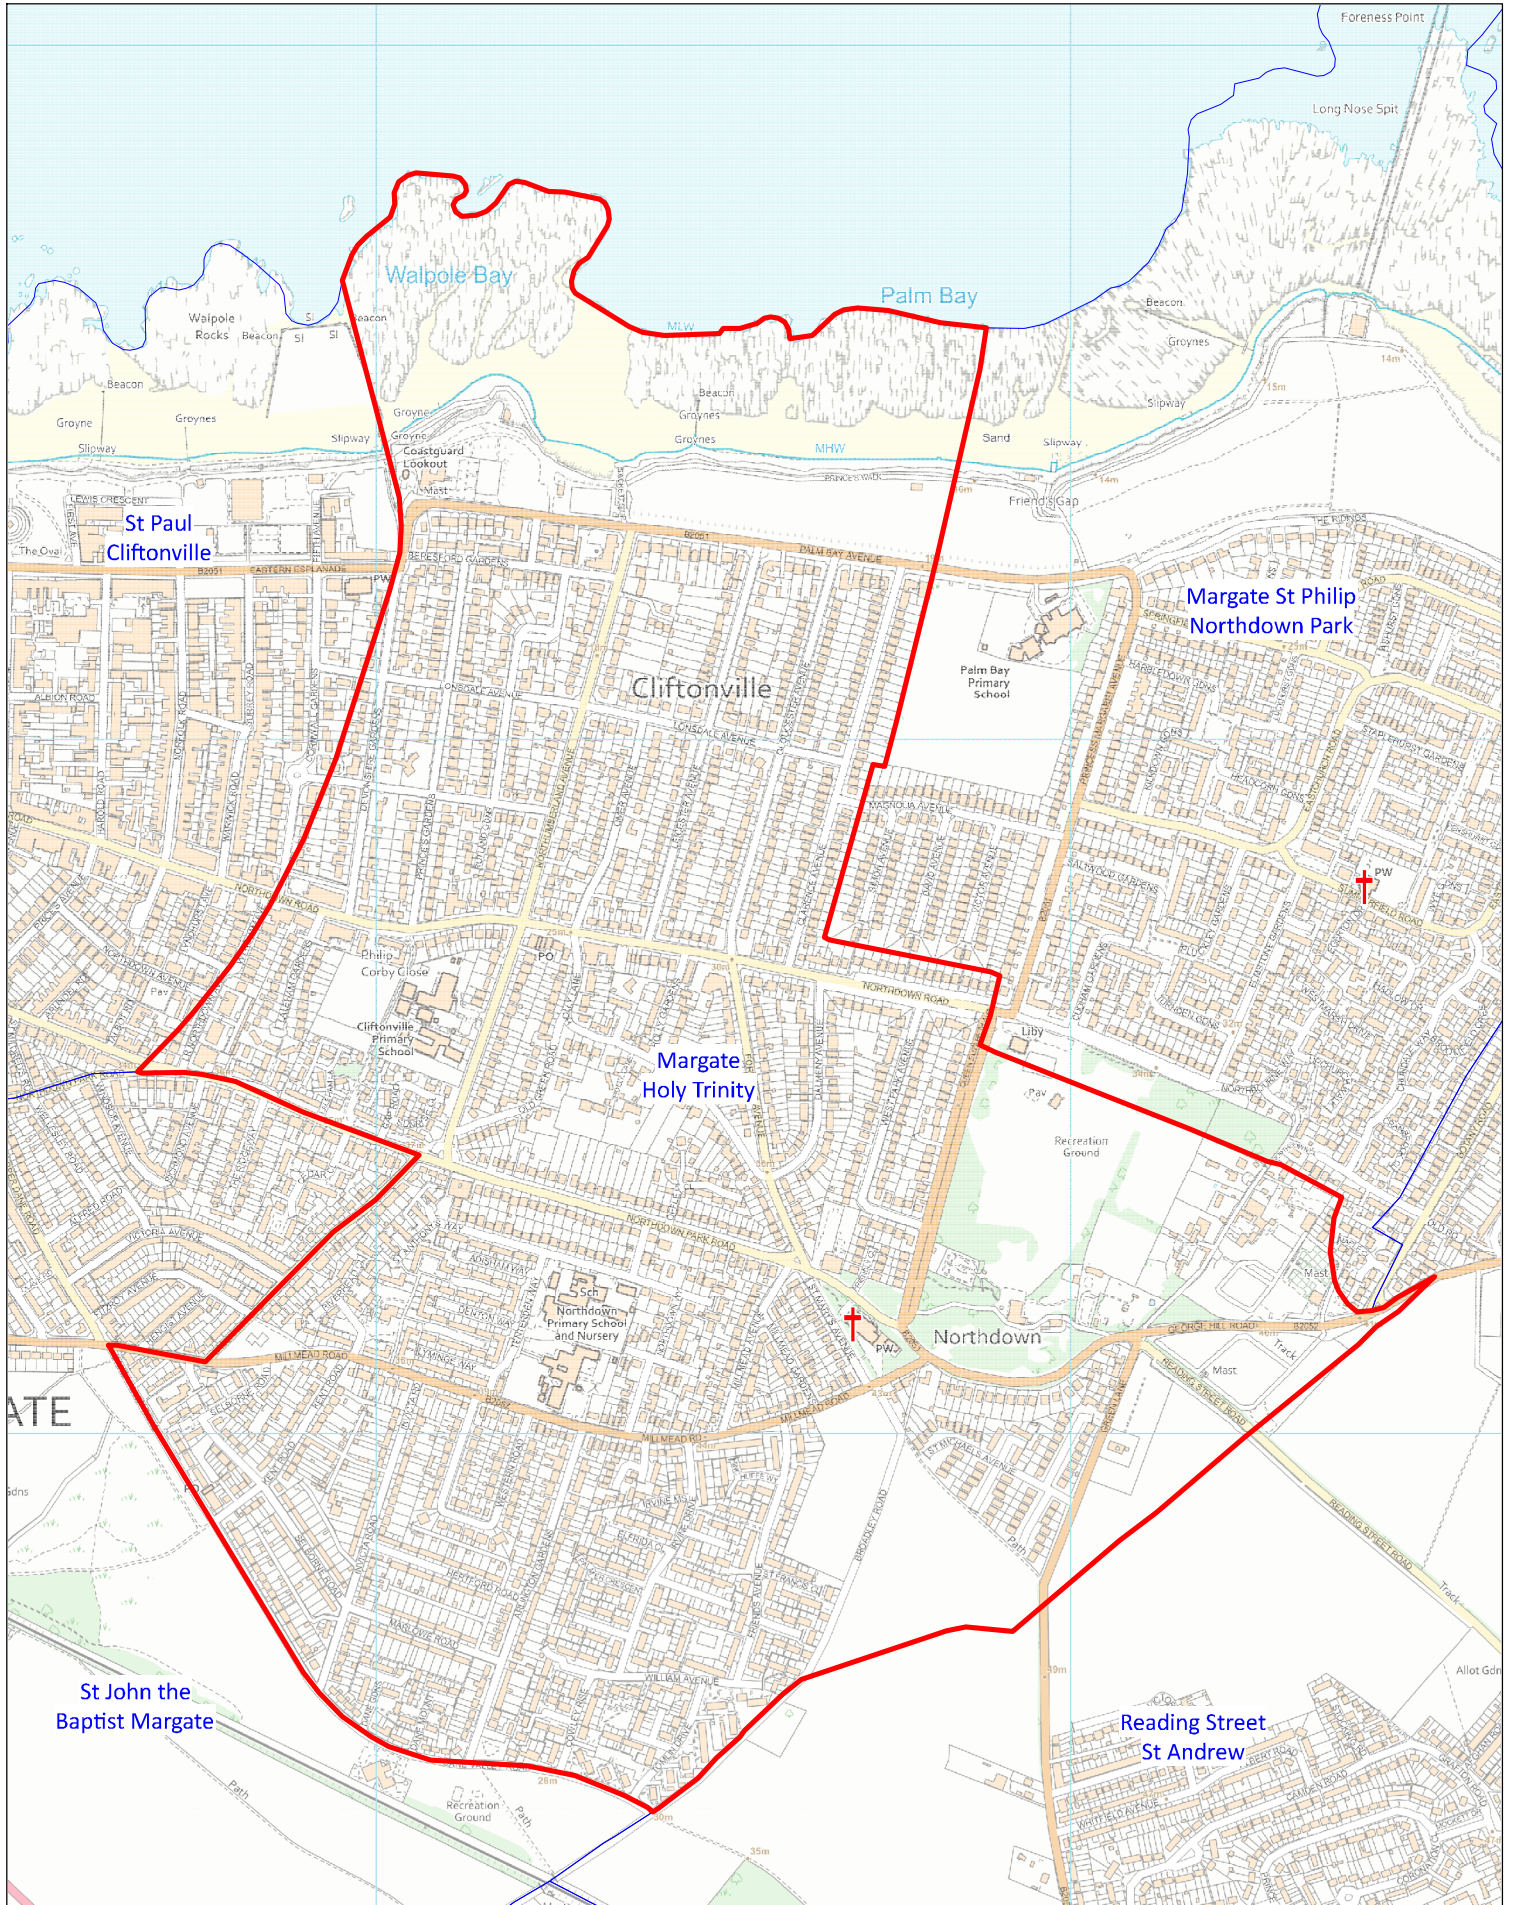

# Benefice and Parish of Margate Holy Trinity

This map was compiled for the Diocese of Canterbury by Alistair Sutherland in May 2024 with digital data from Field Dynamics. It contains parish data supplied by the Commissioners of the Church of England, church location data from A Church Near You, and Ordnance Survey data reproduced with the permission of Ordnance Survey on behalf of HMSO. ©Crown copyright and database right 2024. All rights reserved. Ordnance Survey licences nos 100040148 and 100019918. Please note that some legal parish names may be abbreviated for clarity.