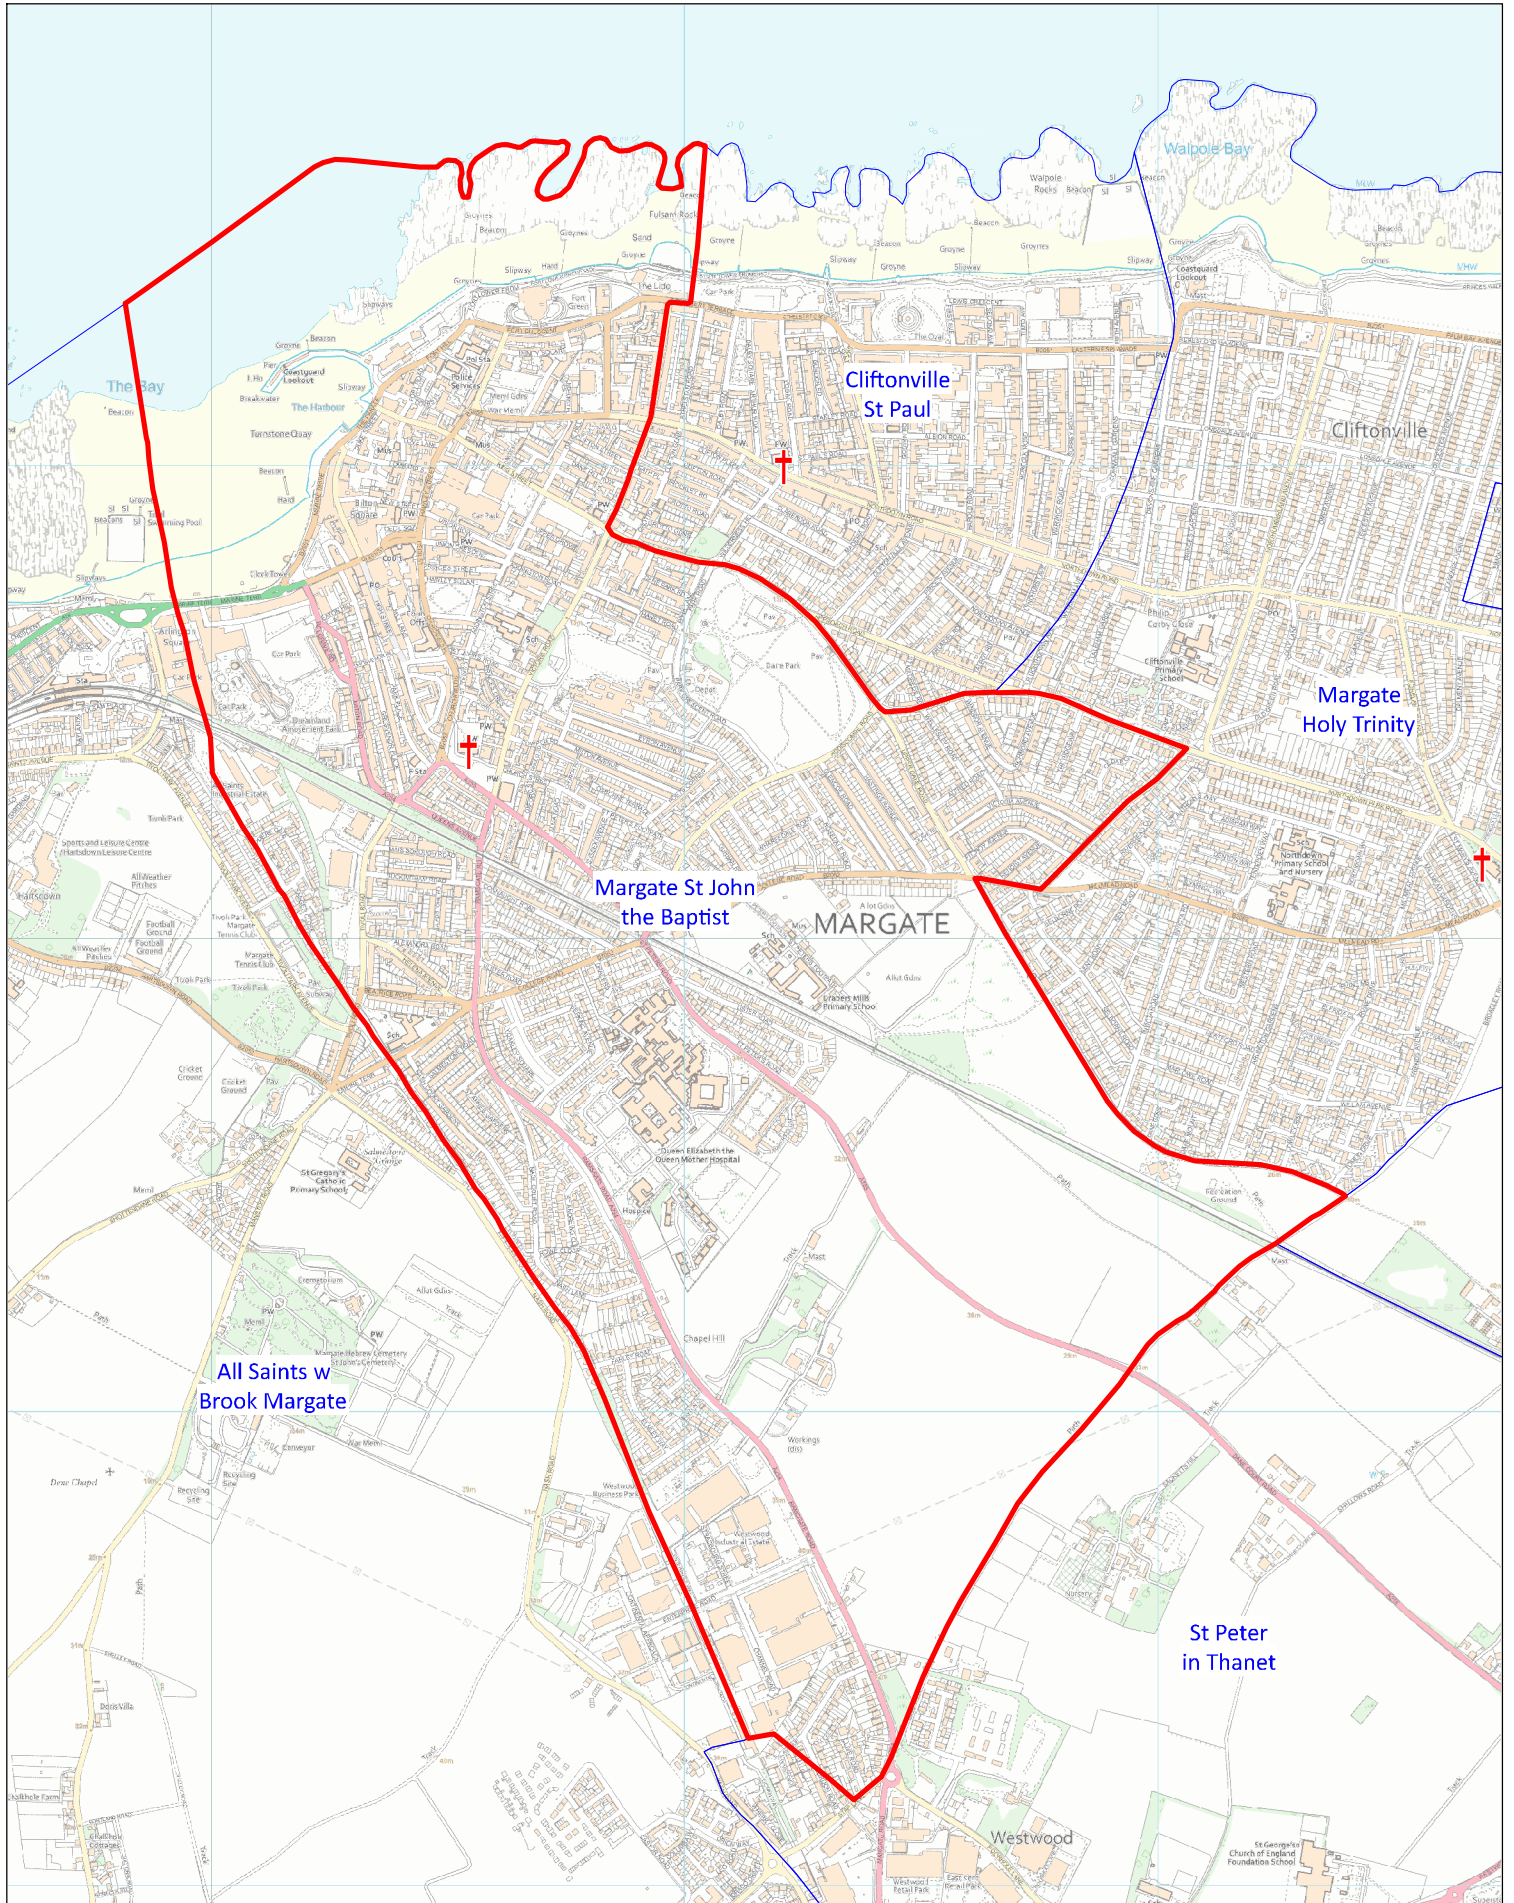

Benefice and Parish of Margate Saint John the Baptist

This map was compiled for the Diocese of Canterbury by Alistair Sutherland in May 2024 with digital data from Field Dynamics. It contains parish data supplied by the Commissioners of the Church of England, church location data from A Church Near You, and Ordnance Survey data reproduced with the permission of Ordnance Survey on behalf of HMSO. ©Crown copyright and database right 2024. All rights reserved. Ordnance Survey licences nos 100040148 and 100019918. Please note that some legal parish names may be abbreviated for clarity.