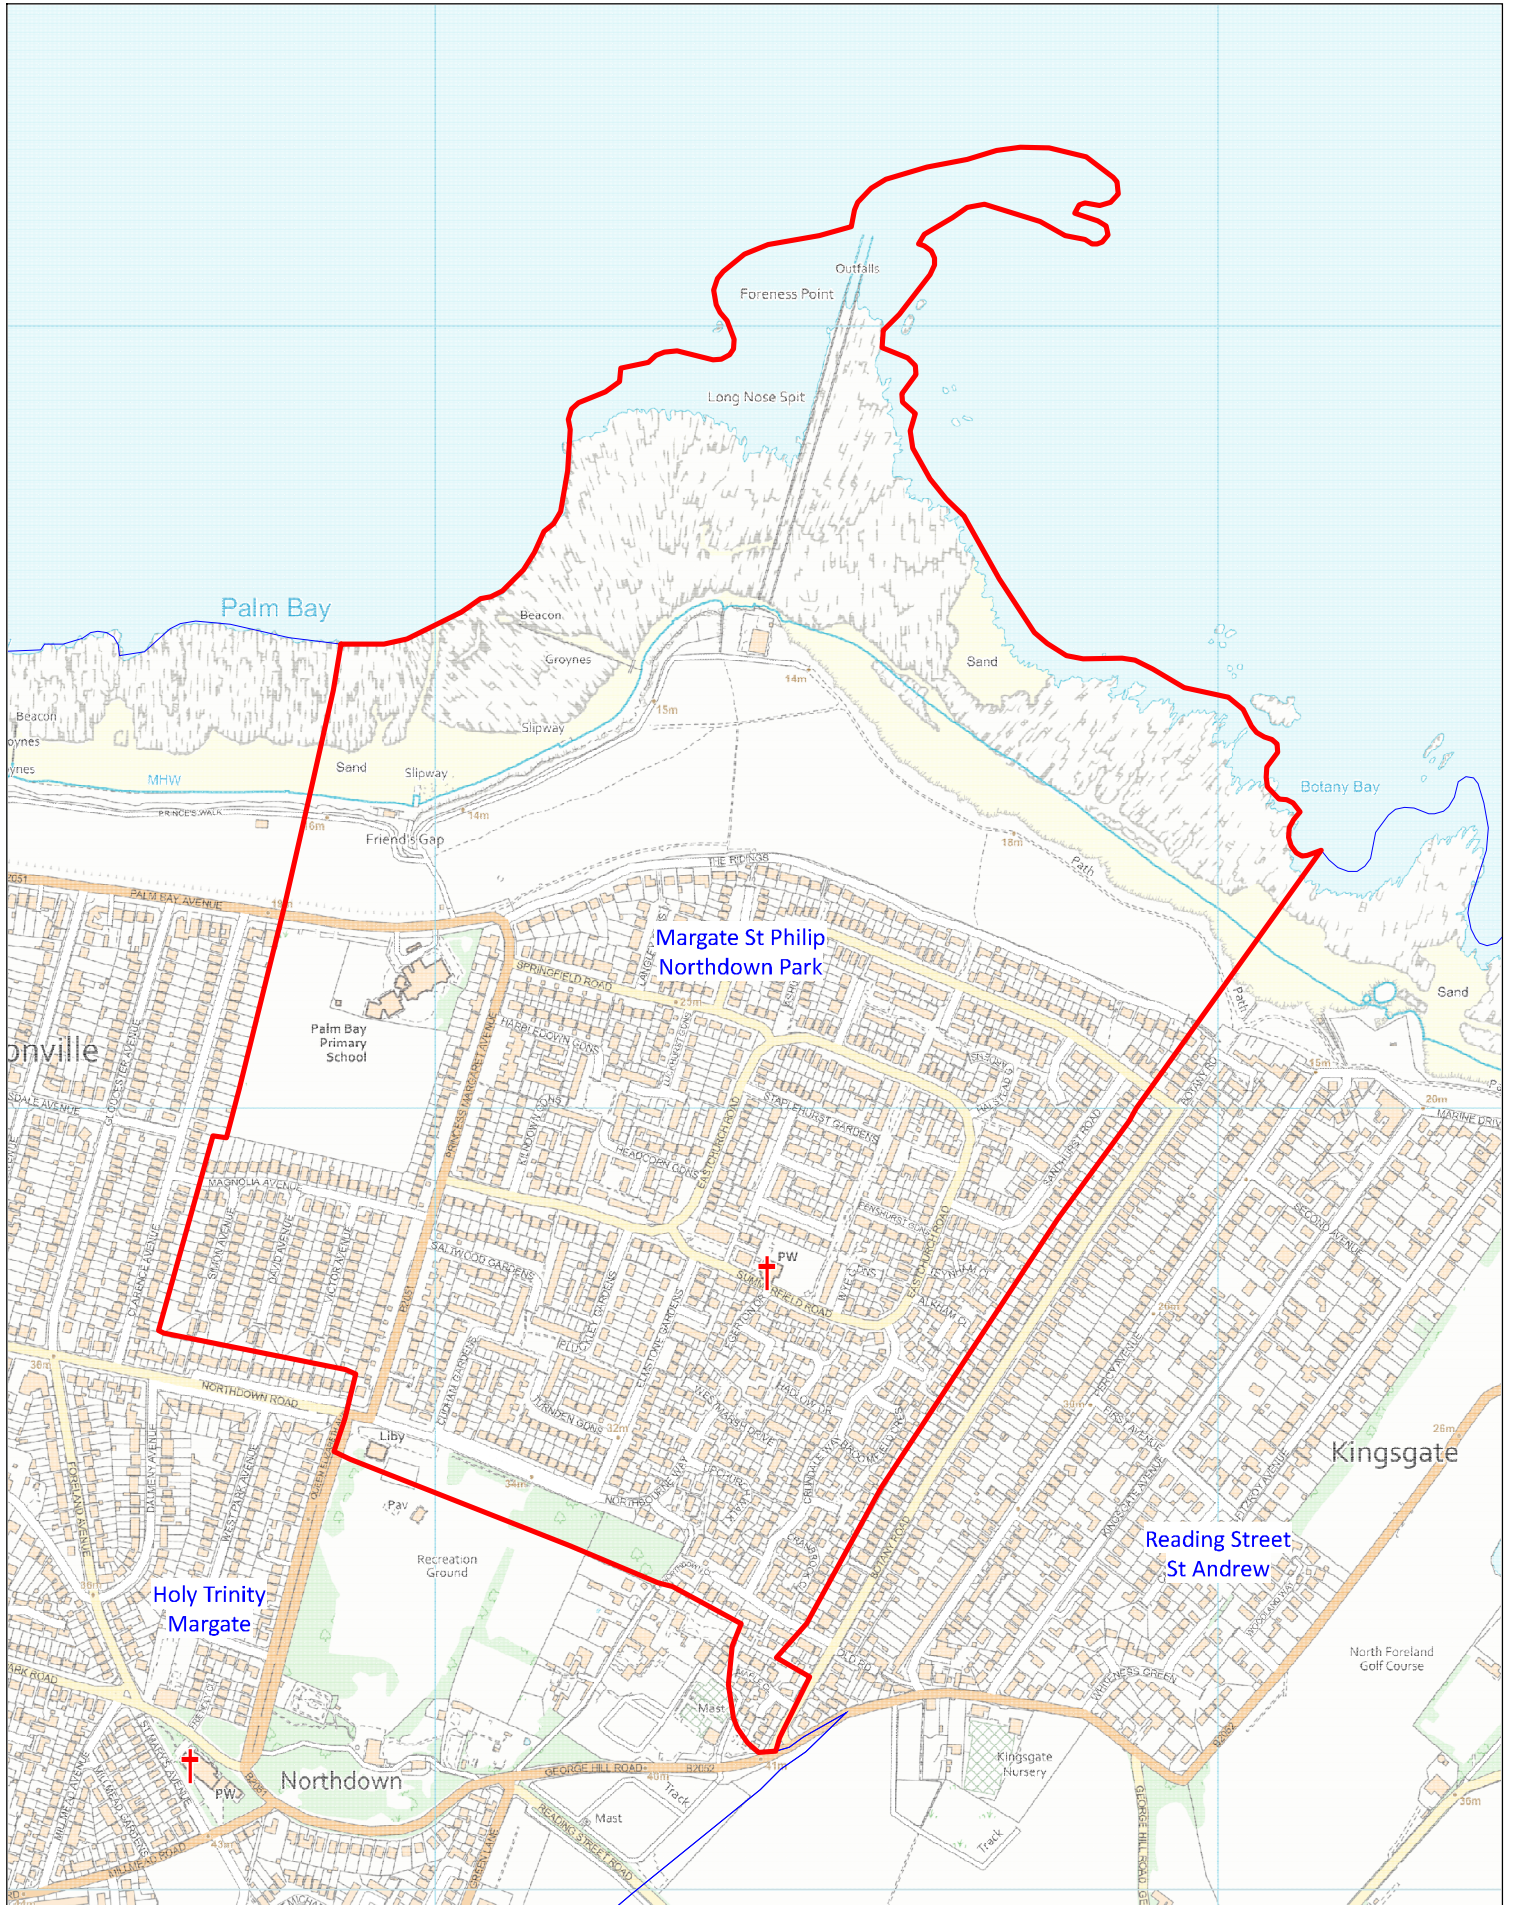

Benefice and Parish of Margate Saint Philip, Northdown Park

This map was compiled for the Diocese of Canterbury by Alistair Sutherland in May 2024 with digital data from Field Dynamics. It contains parish data supplied by the Commissioners of the Church of England, church location data from A Church Near You, and Ordnance Survey data reproduced with the permission of Ordnance Survey on behalf of HMSO. ©Crown copyright and database right 2024. All rights reserved. Ordnance Survey licences nos 100040148 and 100019918. Please note that some legal parish names may be abbreviated for clarity.