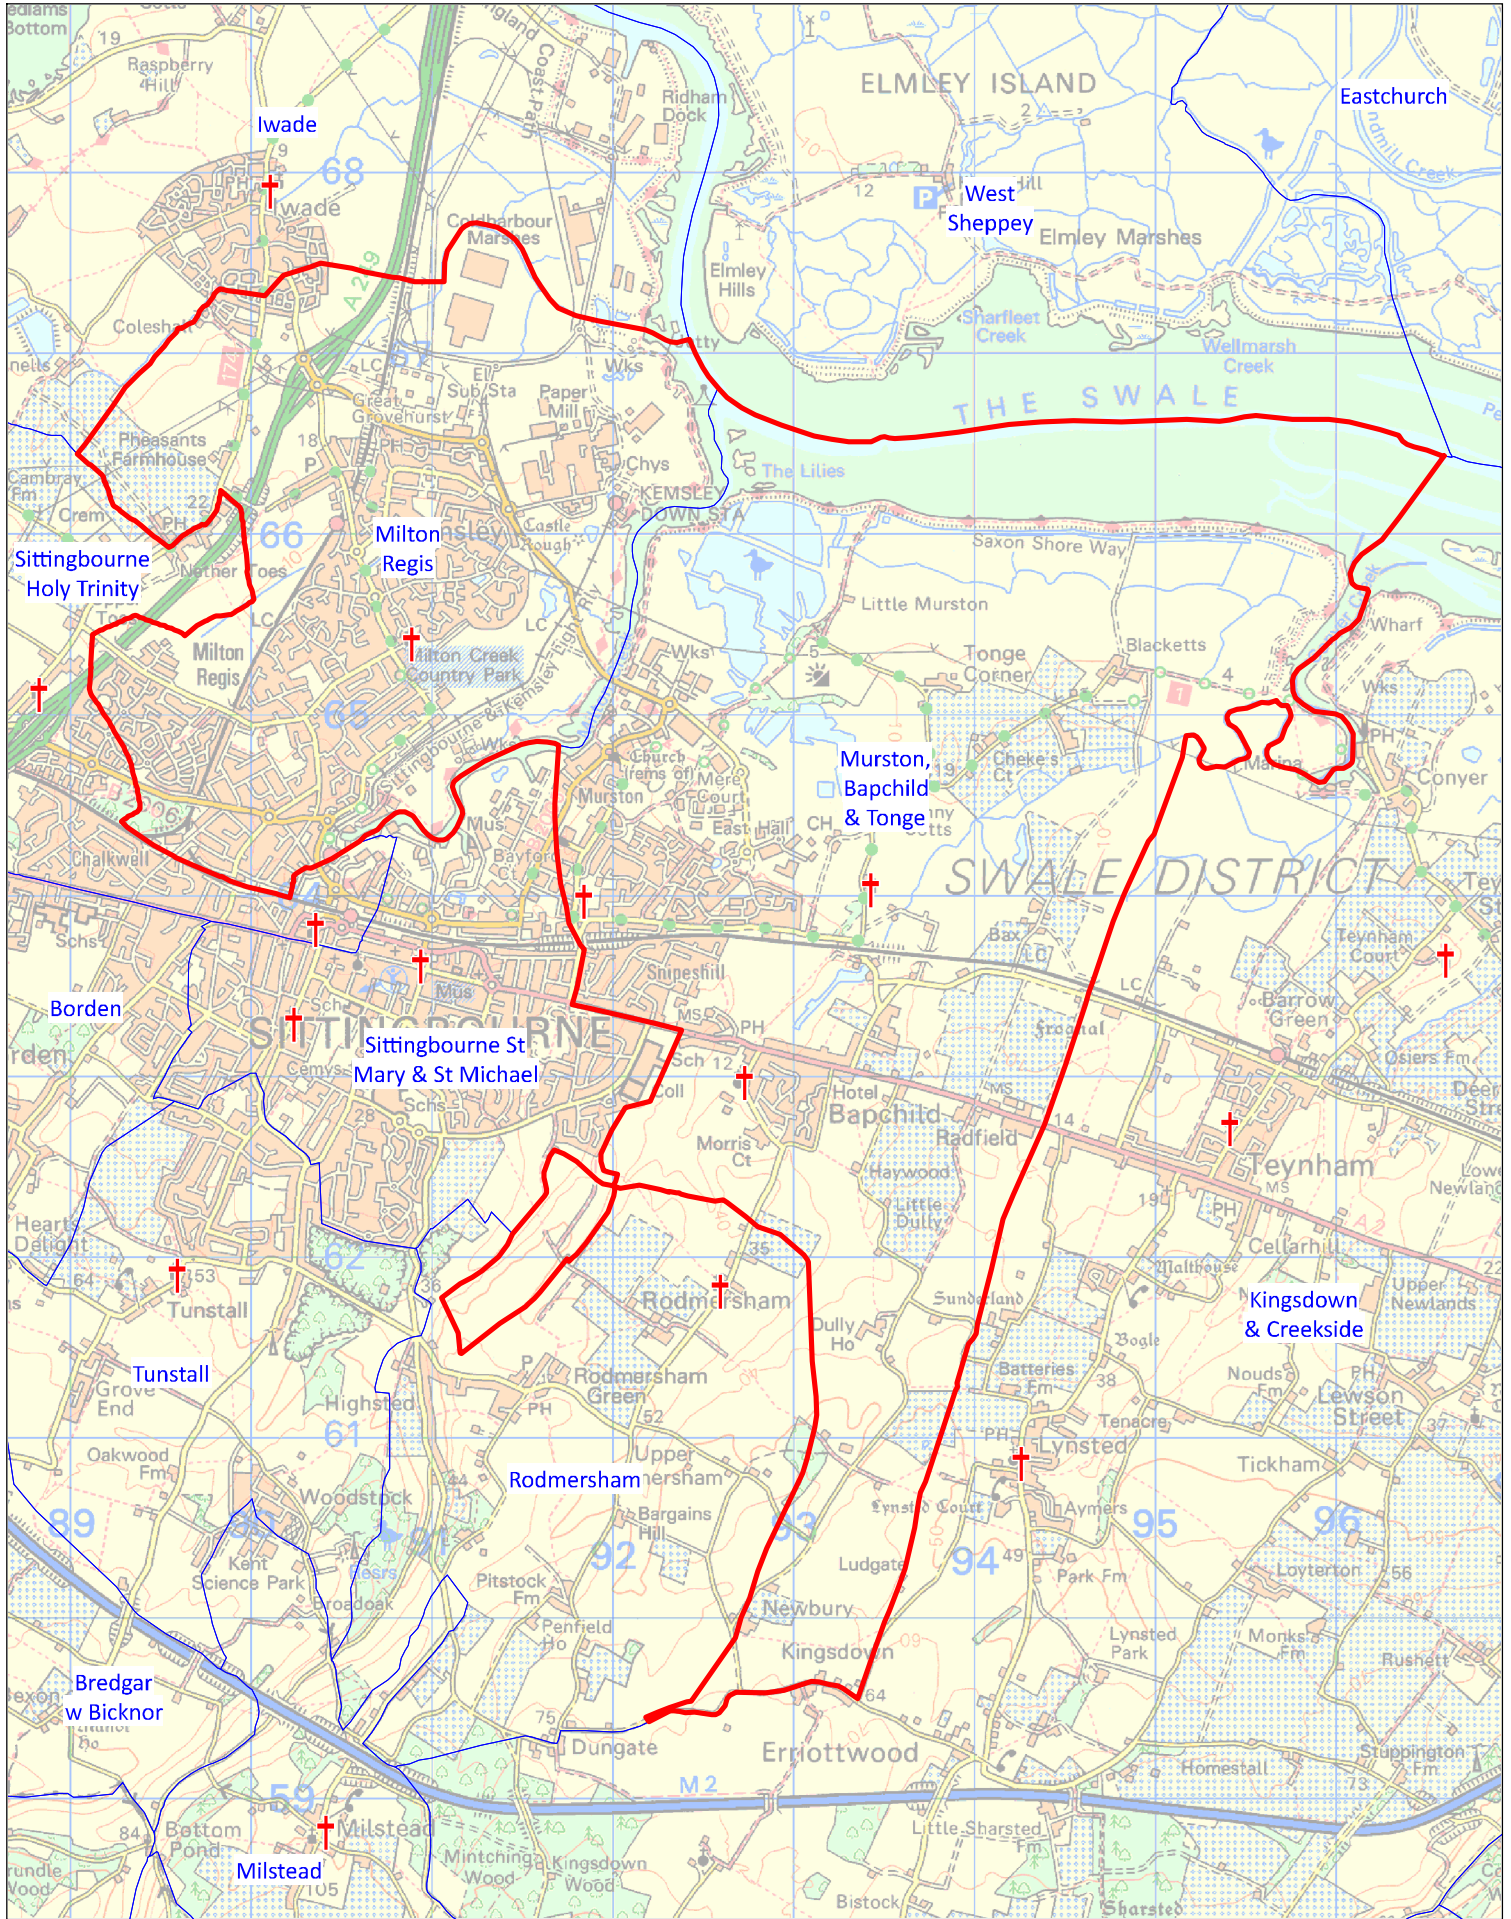

# Benefice of Milton Regis with Murston, Bapchild and Tonge

This map was compiled for the Diocese of Canterbury by Alistair Sutherland in May 2024 with digital data from Field Dynamics. It contains parish data supplied by the Commissioners of the Church of England, church location data from A Church Near You, and Ordnance Survey data reproduced with the permission of Ordnance Survey on behalf of HMSO. ©Crown copyright and database right 2024. All rights reserved. Ordnance Survey licences nos 100040148 and 100019918. Please note that some legal parish names may be abbreviated for clarity.