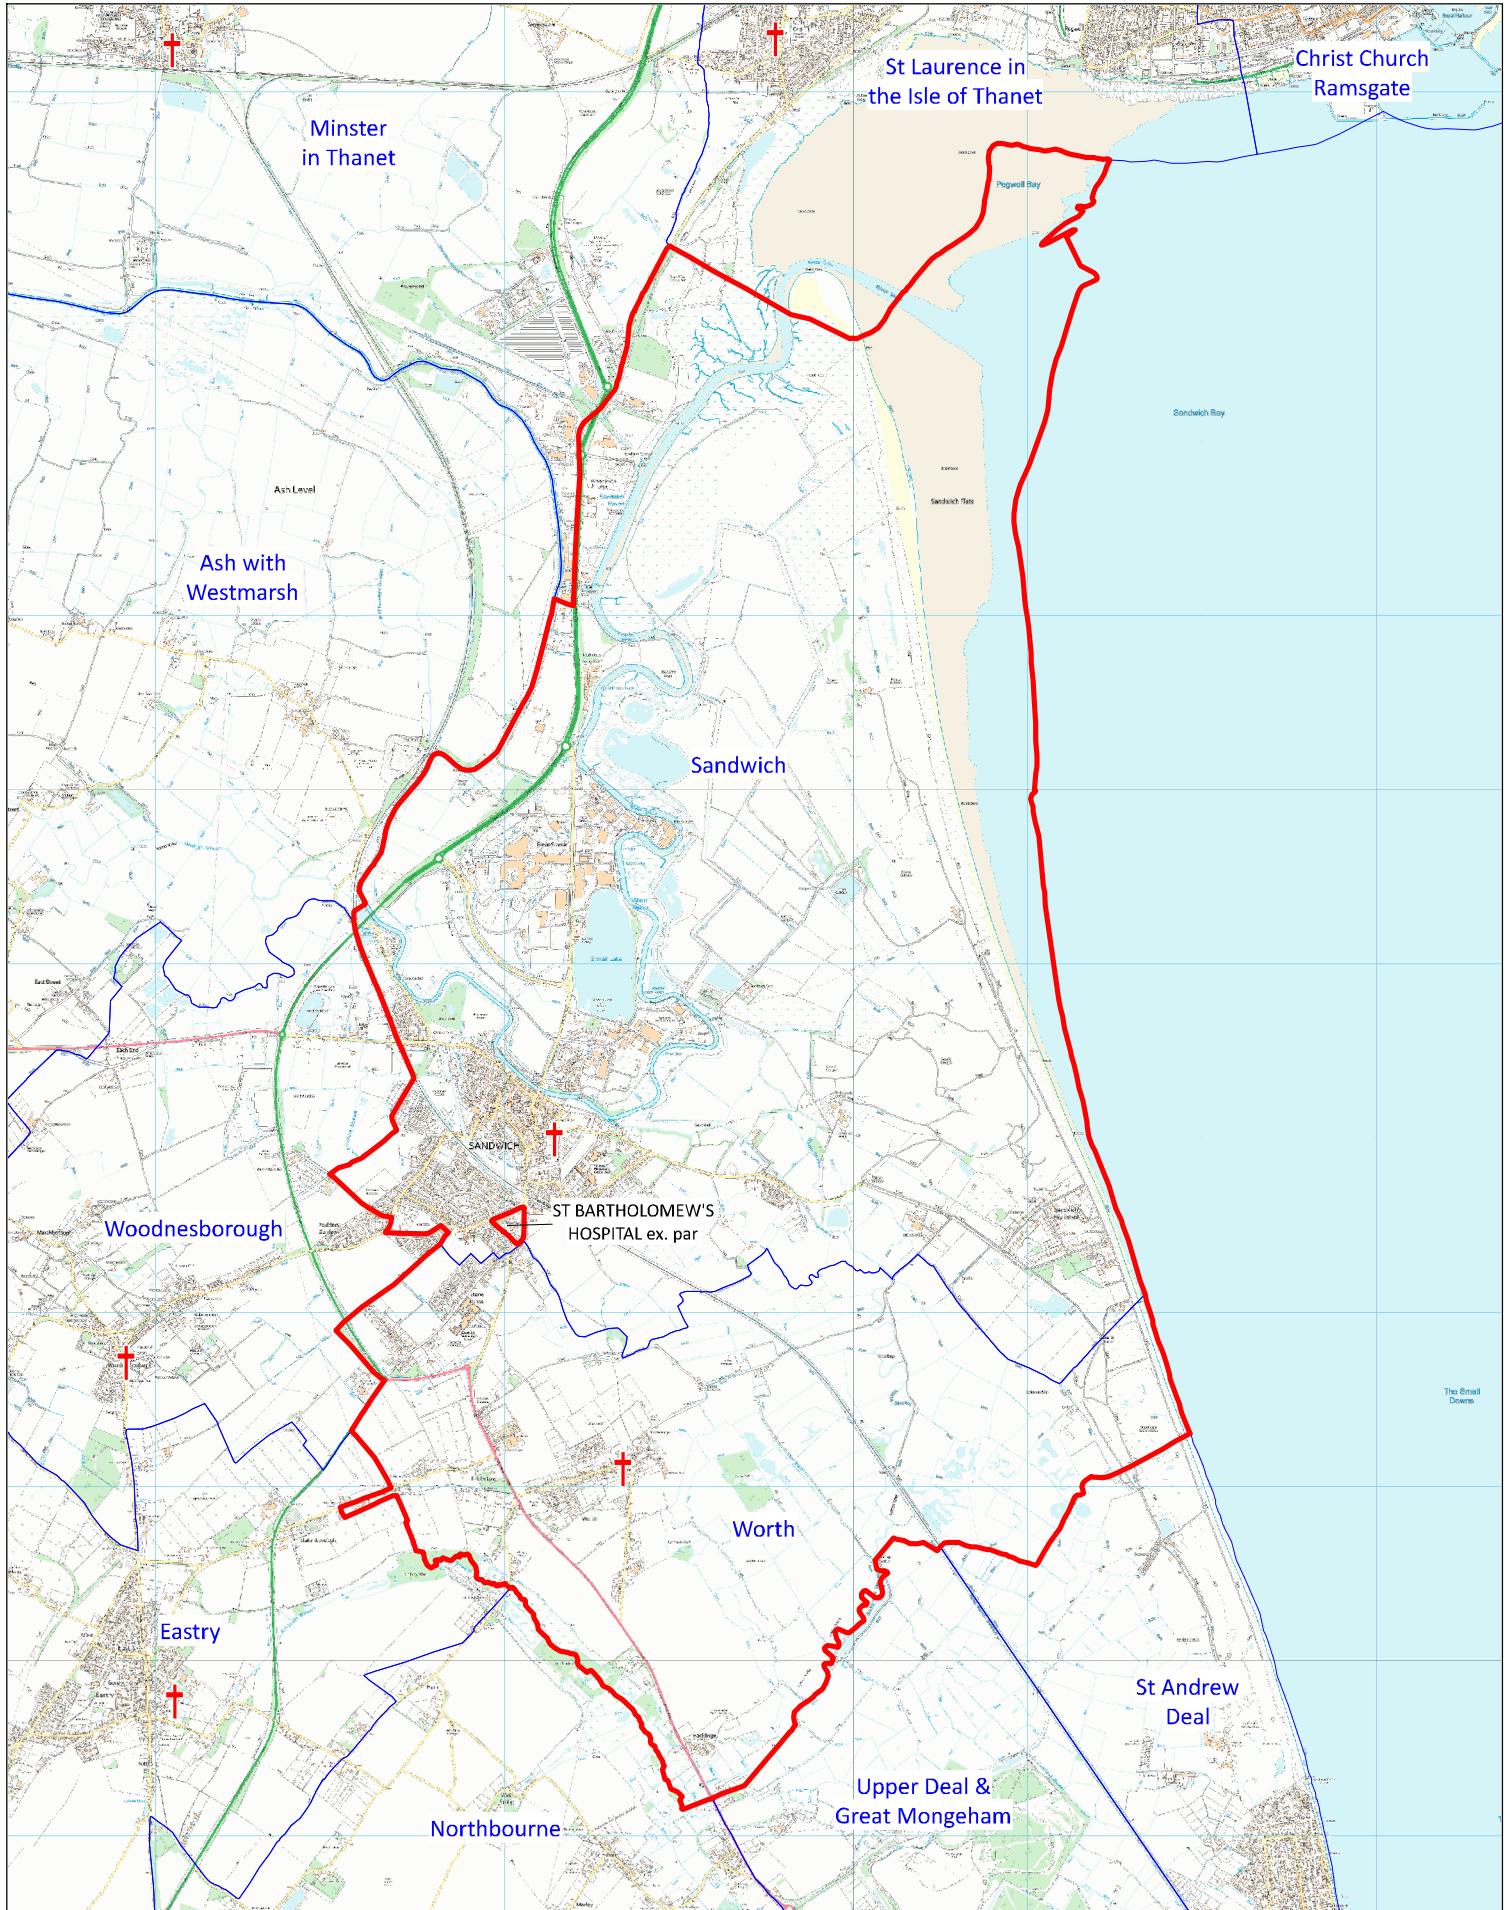

# Benefice of Sandwich and Worth

This map was compiled for the Diocese of Canterbury by Alistair Sutherland in May 2024 with digital data from Field Dynamics. It contains parish data supplied by the Commissioners of the Church of England, church location data from A Church Near You, and Ordnance Survey data reproduced with the permission of Ordnance Survey on behalf of HMSO. ©Crown copyright and database right 2024. All rights reserved. Ordnance Survey licences nos 100040148 and 100019918. Please note that some legal parish names may be abbreviated for clarity.