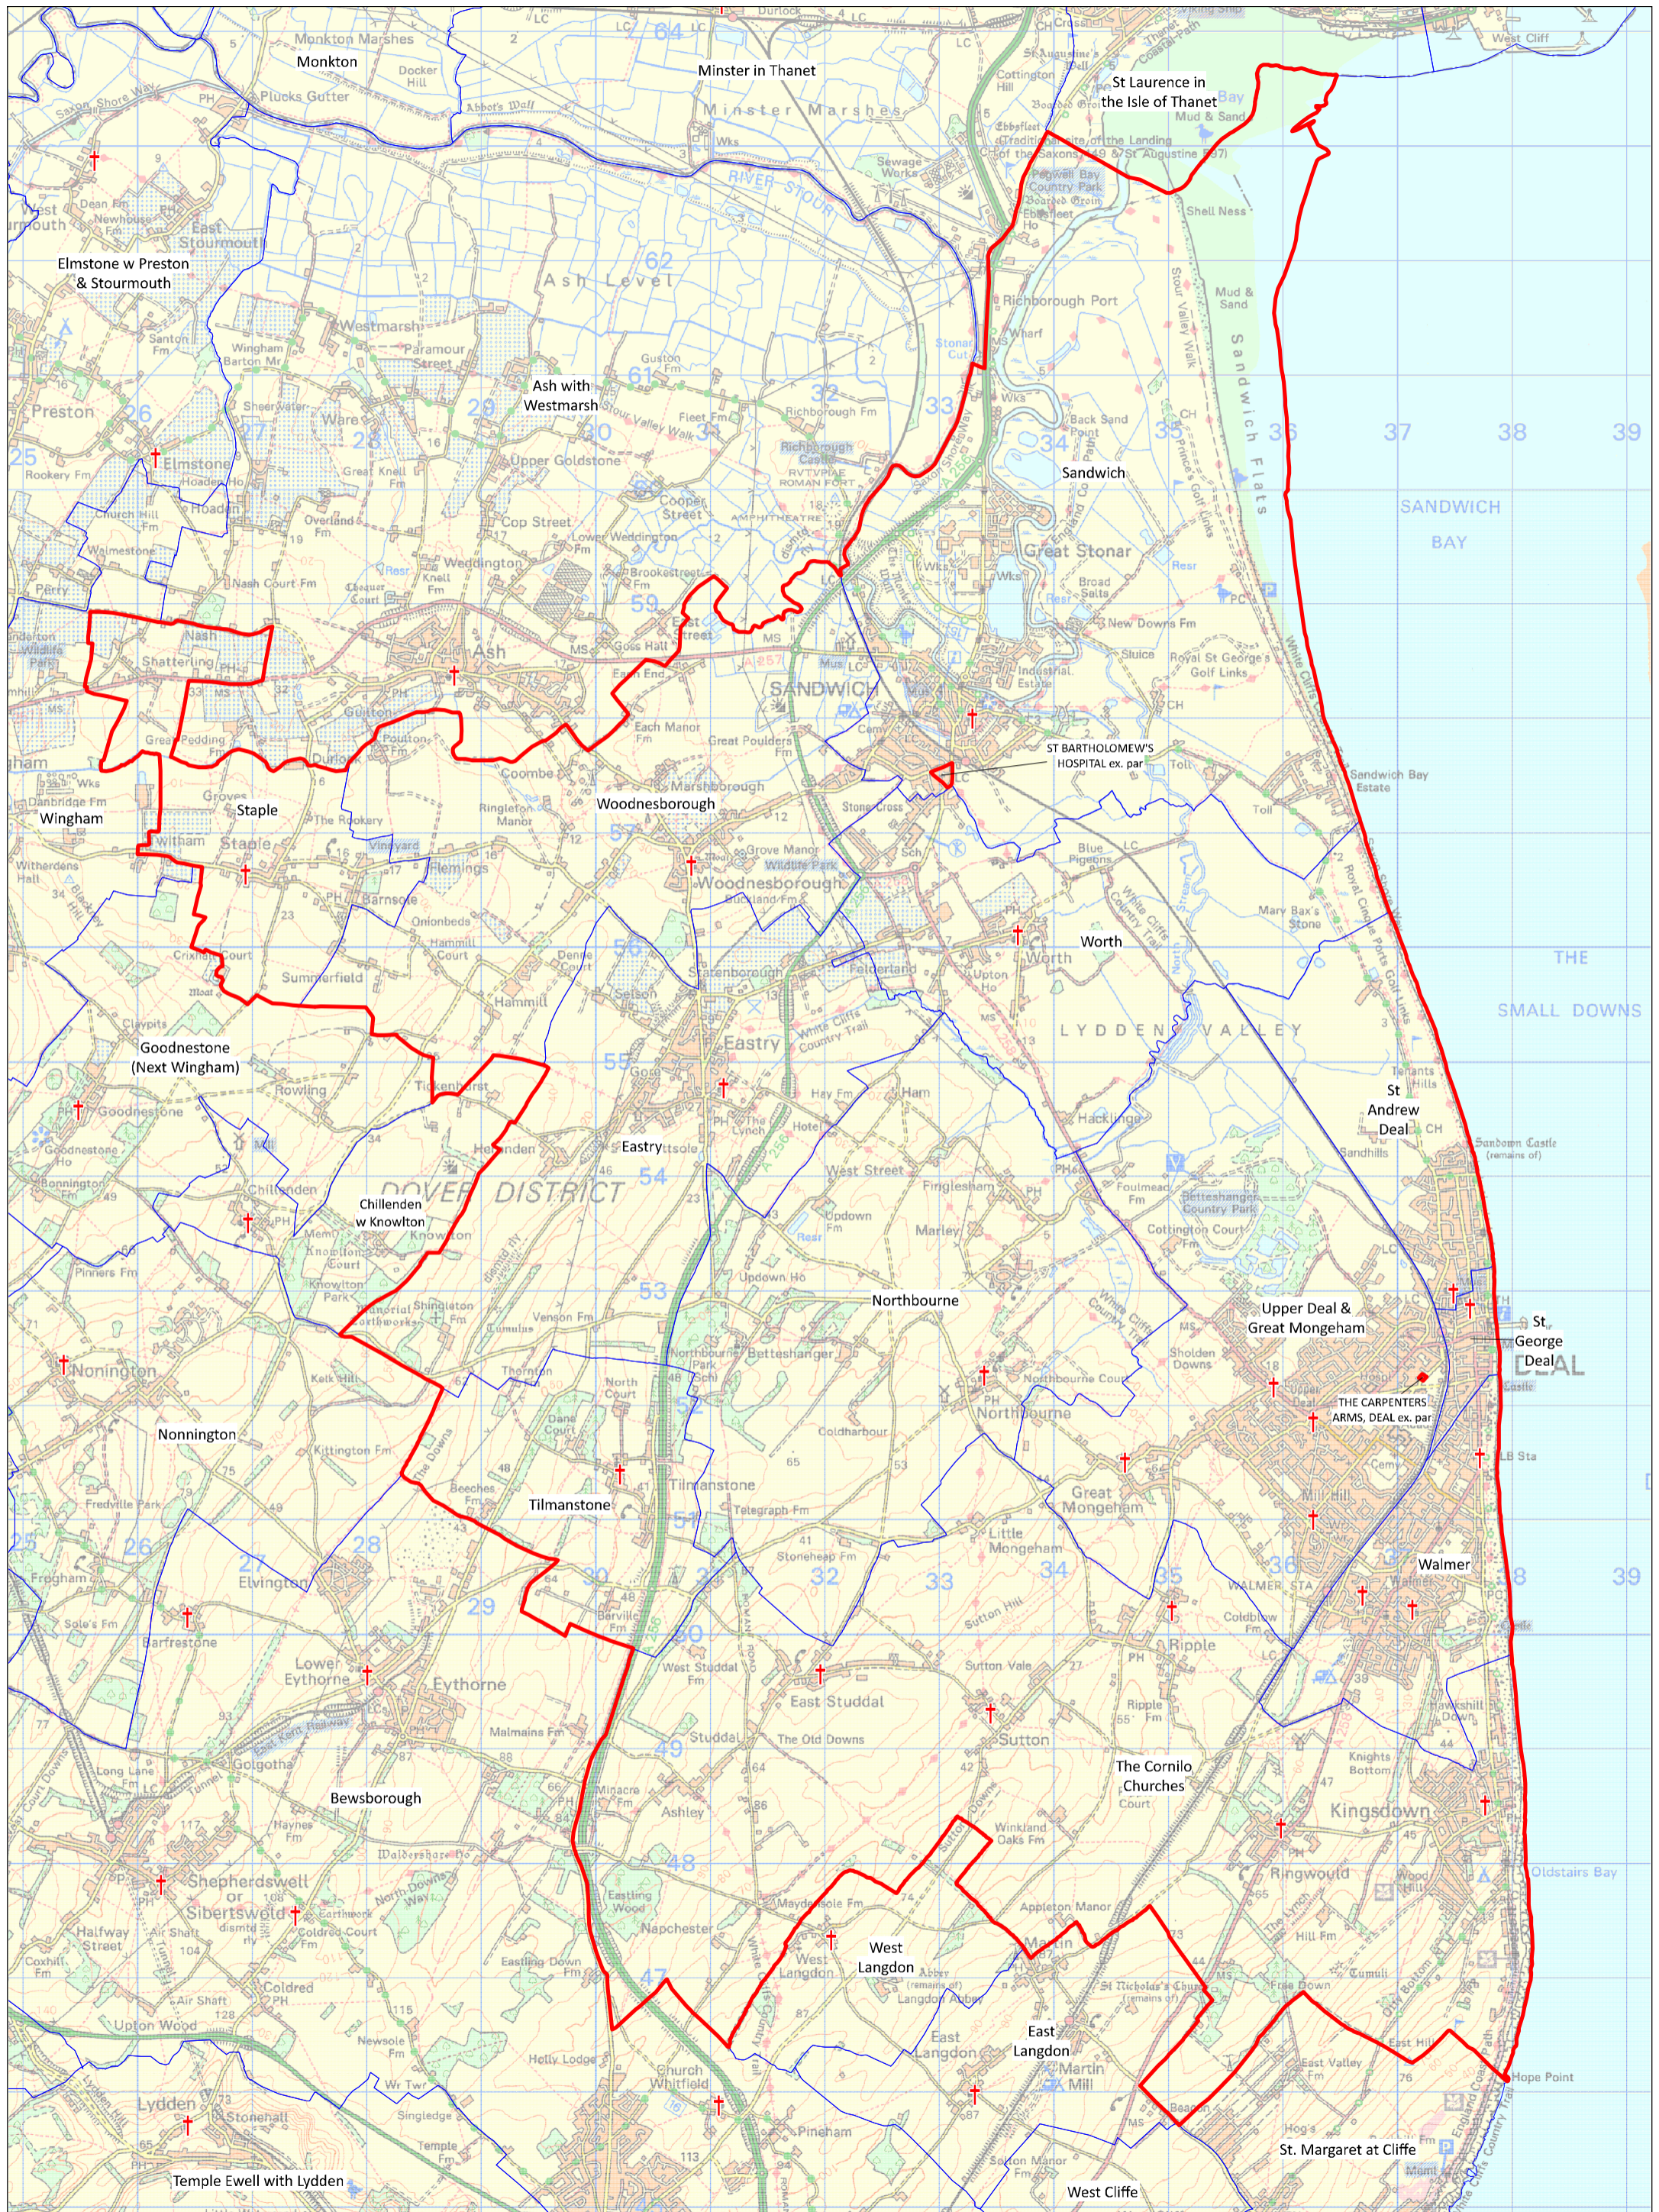

# Sandwich Deanery

This map was compiled for the Diocese of Canterbury by Alistair Sutherland in April 2024 with digital data from Field Dynamics. It contains parish data supplied by the Commissioners of the Church of England, church location data from A Church Near You, and Ordnance Survey data reproduced with the permission of Ordnance Survey on behalf of HMSO. ©Crown copyright and database right 2024. All rights reserved. Ordnance Survey licences nos 100040148 and 100019918. Please note that some legal parish names may be abbreviated for clarity.