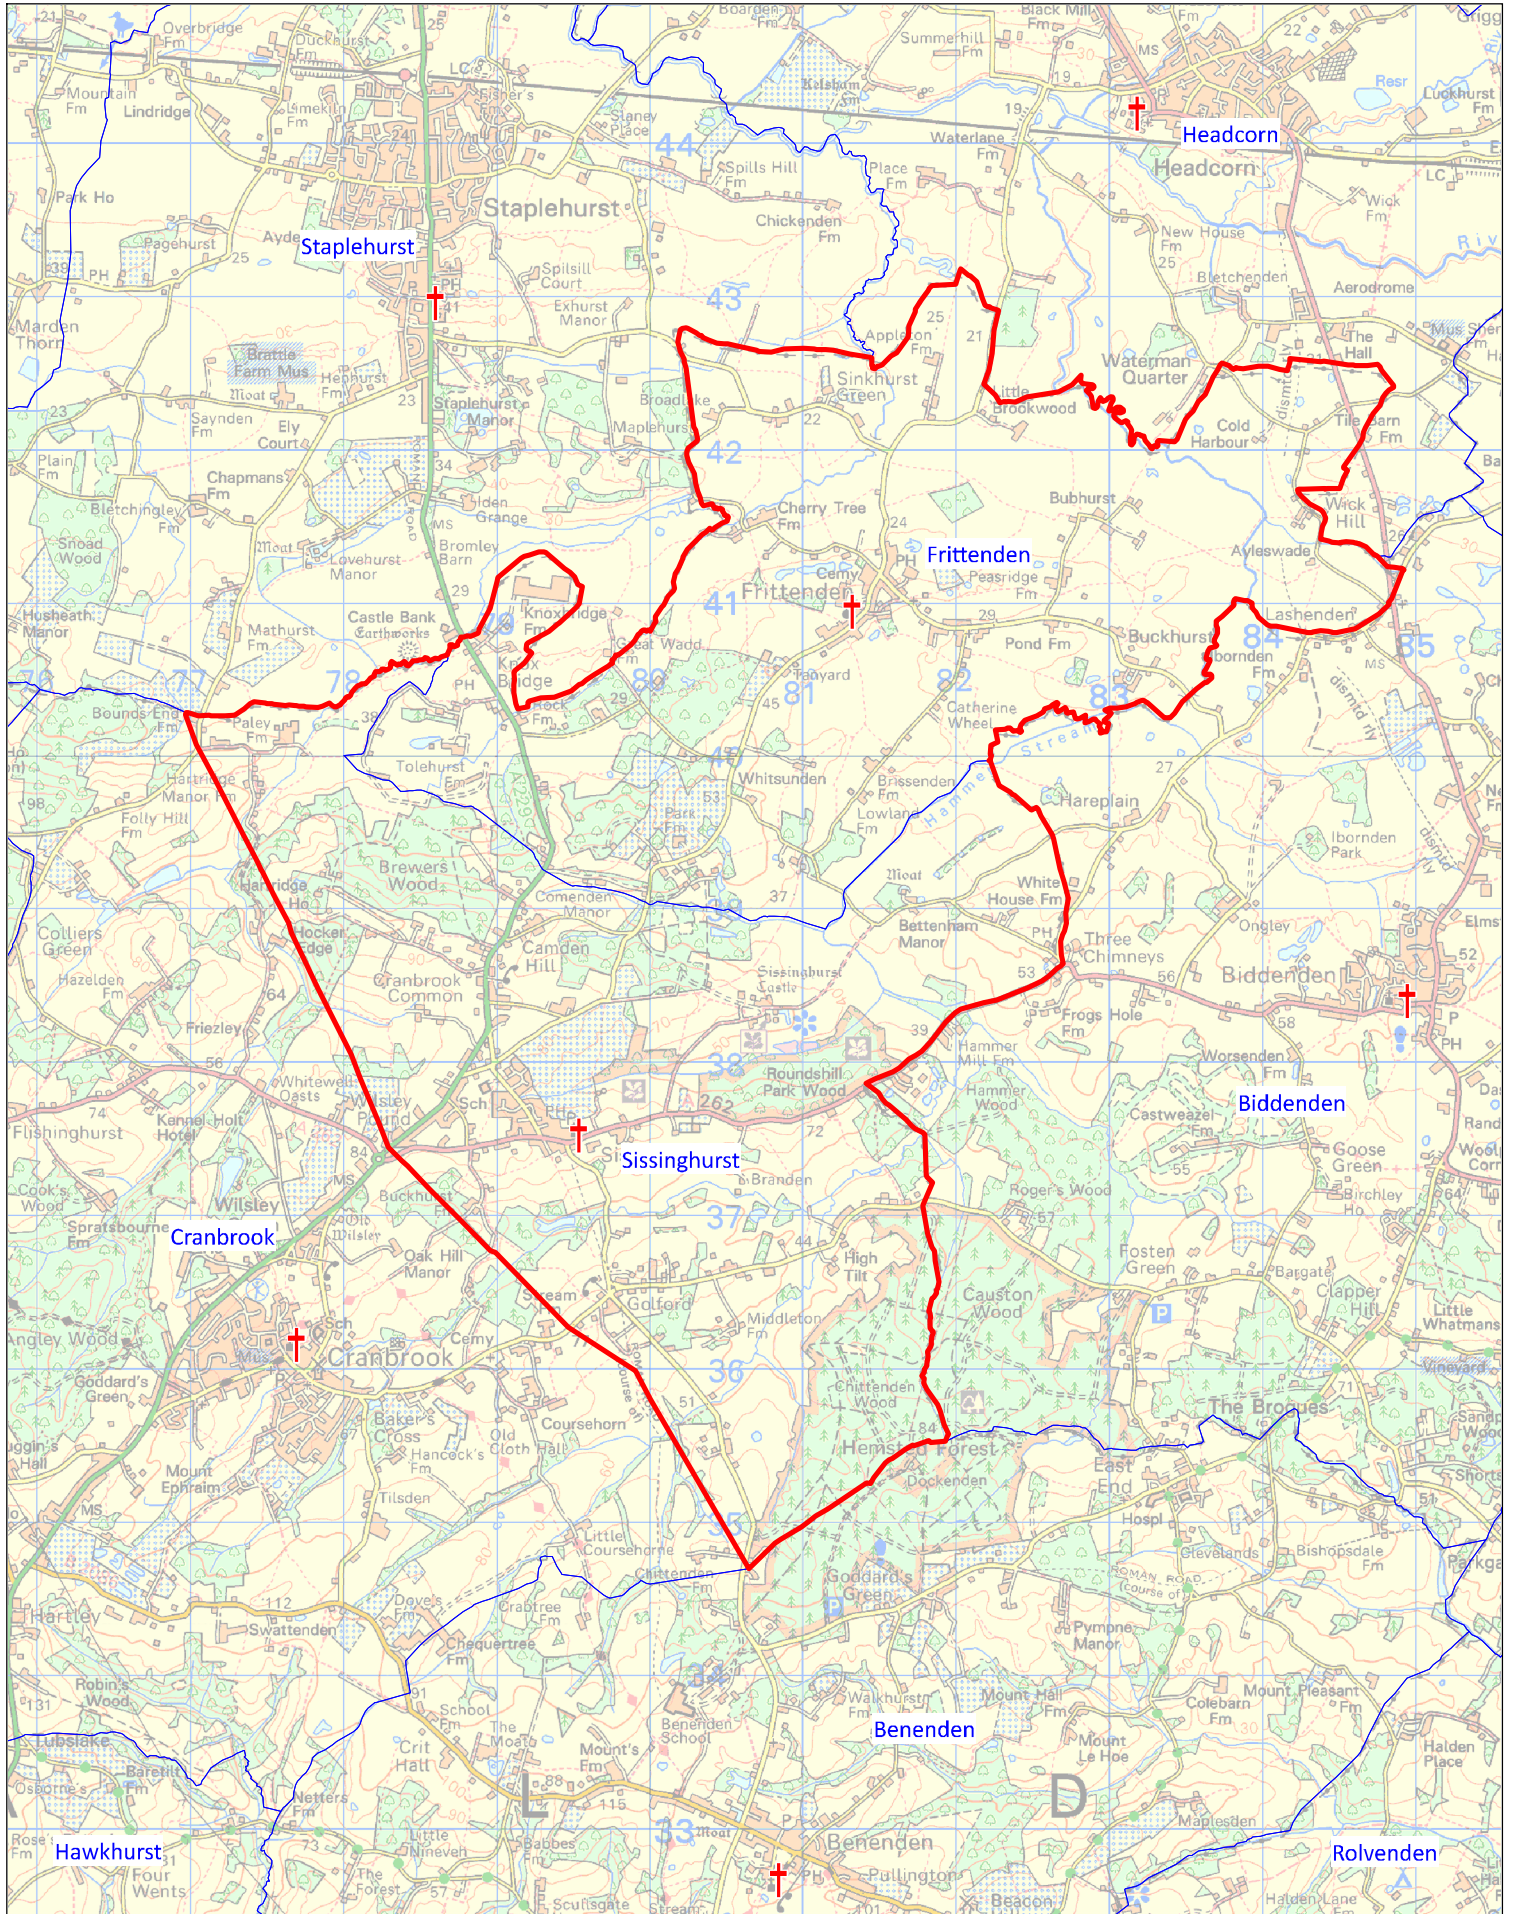

Benefice of Sissinghurst with Frittenden

This map was compiled for the Diocese of Canterbury by Alistair Sutherland in May 2024 with digital data from Field Dynamics. It contains parish data supplied by the Commissioners of the Church of England, church location data from A Church Near You, and Ordnance Survey data reproduced with the permission of Ordnance Survey on behalf of HMSO. ©Crown copyright and database right 2024. All rights reserved. Ordnance Survey licences nos 100040148 and 100019918. Please note that some legal parish names may be abbreviated for clarity.