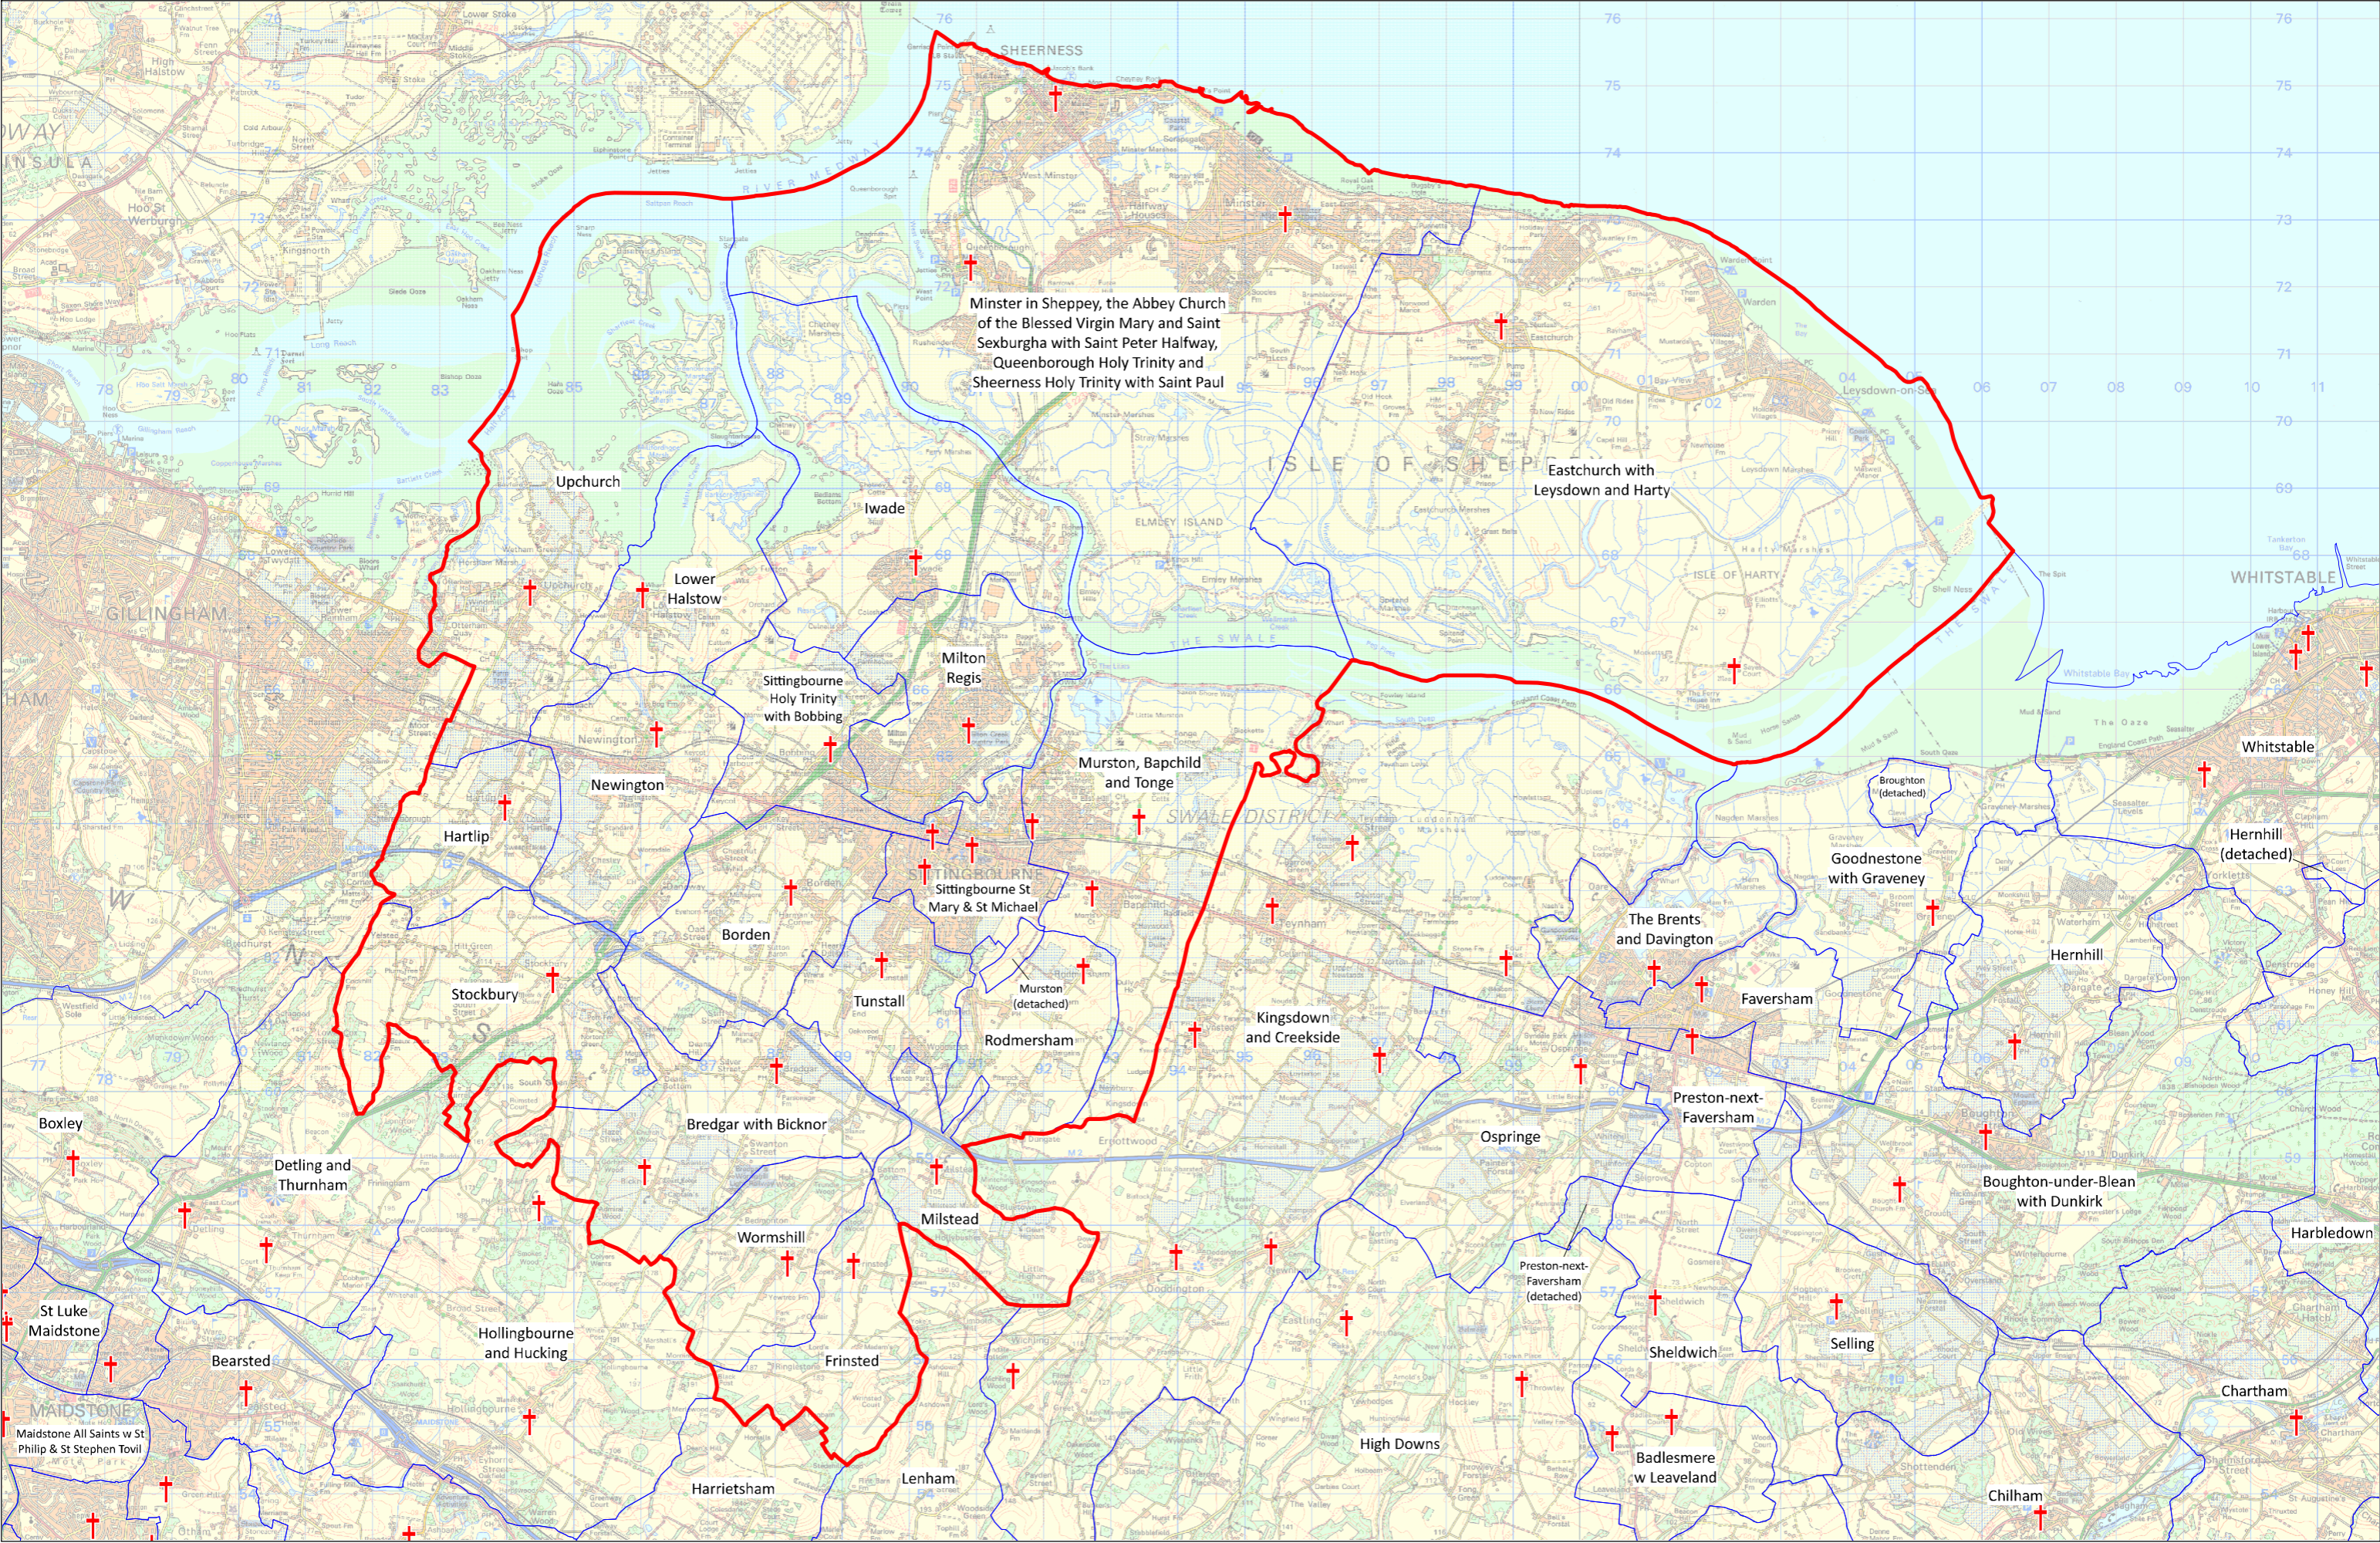

Sittingbourne Deanery

This map was compiled for the Diocese of Canterbury by Alistair Sutherland in April 2024 with digital data from Field Dynamics. It contains parish data supplied by the Commissioners of the Church of England, church location data from A Church Near You, and Ordnance Survey data reproduced with the permission of Ordnance Survey on behalf of HMSO. ©Crown copyright and database right 2024. All rights reserved. Ordnance Survey licences nos 100040148 and 100019918. Please note that some legal parish names may be abbreviated for clarity.