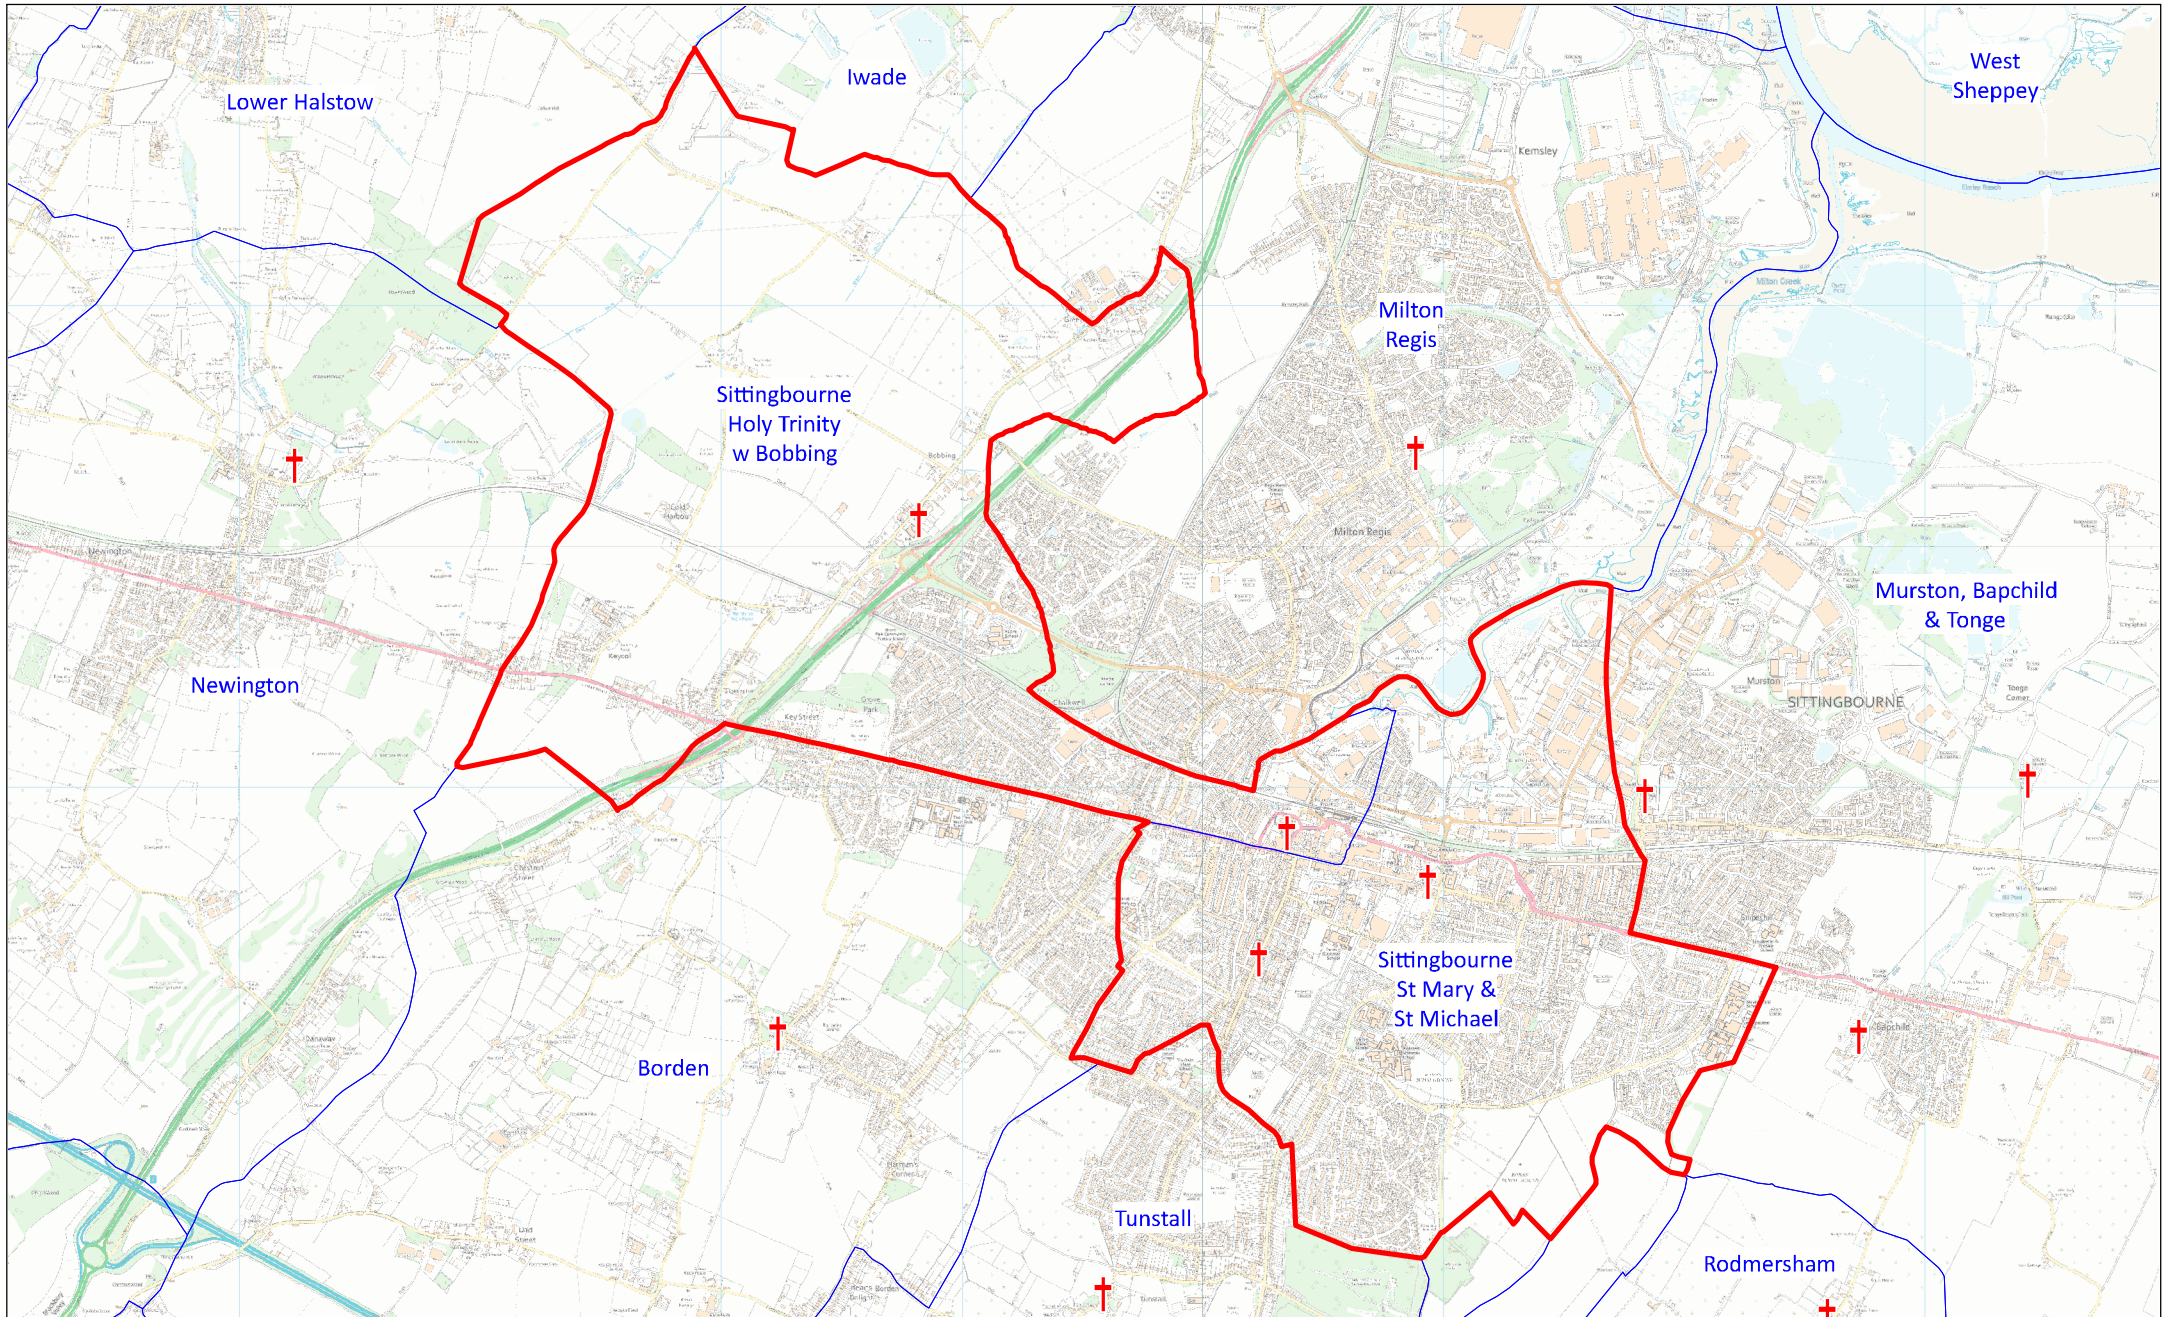

Benefice of Sittingbourne with Bobbing

This map was compiled for the Diocese of Canterbury by Alistair Sutherland in May 2024 with digital data from Field Dynamics. It contains parish data supplied by the Commissioners of the Church of England, church location data from A Church Near You, and Ordnance Survey data reproduced with the permission of Ordnance Survey on behalf of HMSO. ©Crown copyright and database right 2024. All rights reserved. Ordnance Survey licences nos 100040148 and 100019918. Please note that some legal parish names may be abbreviated for clarity.