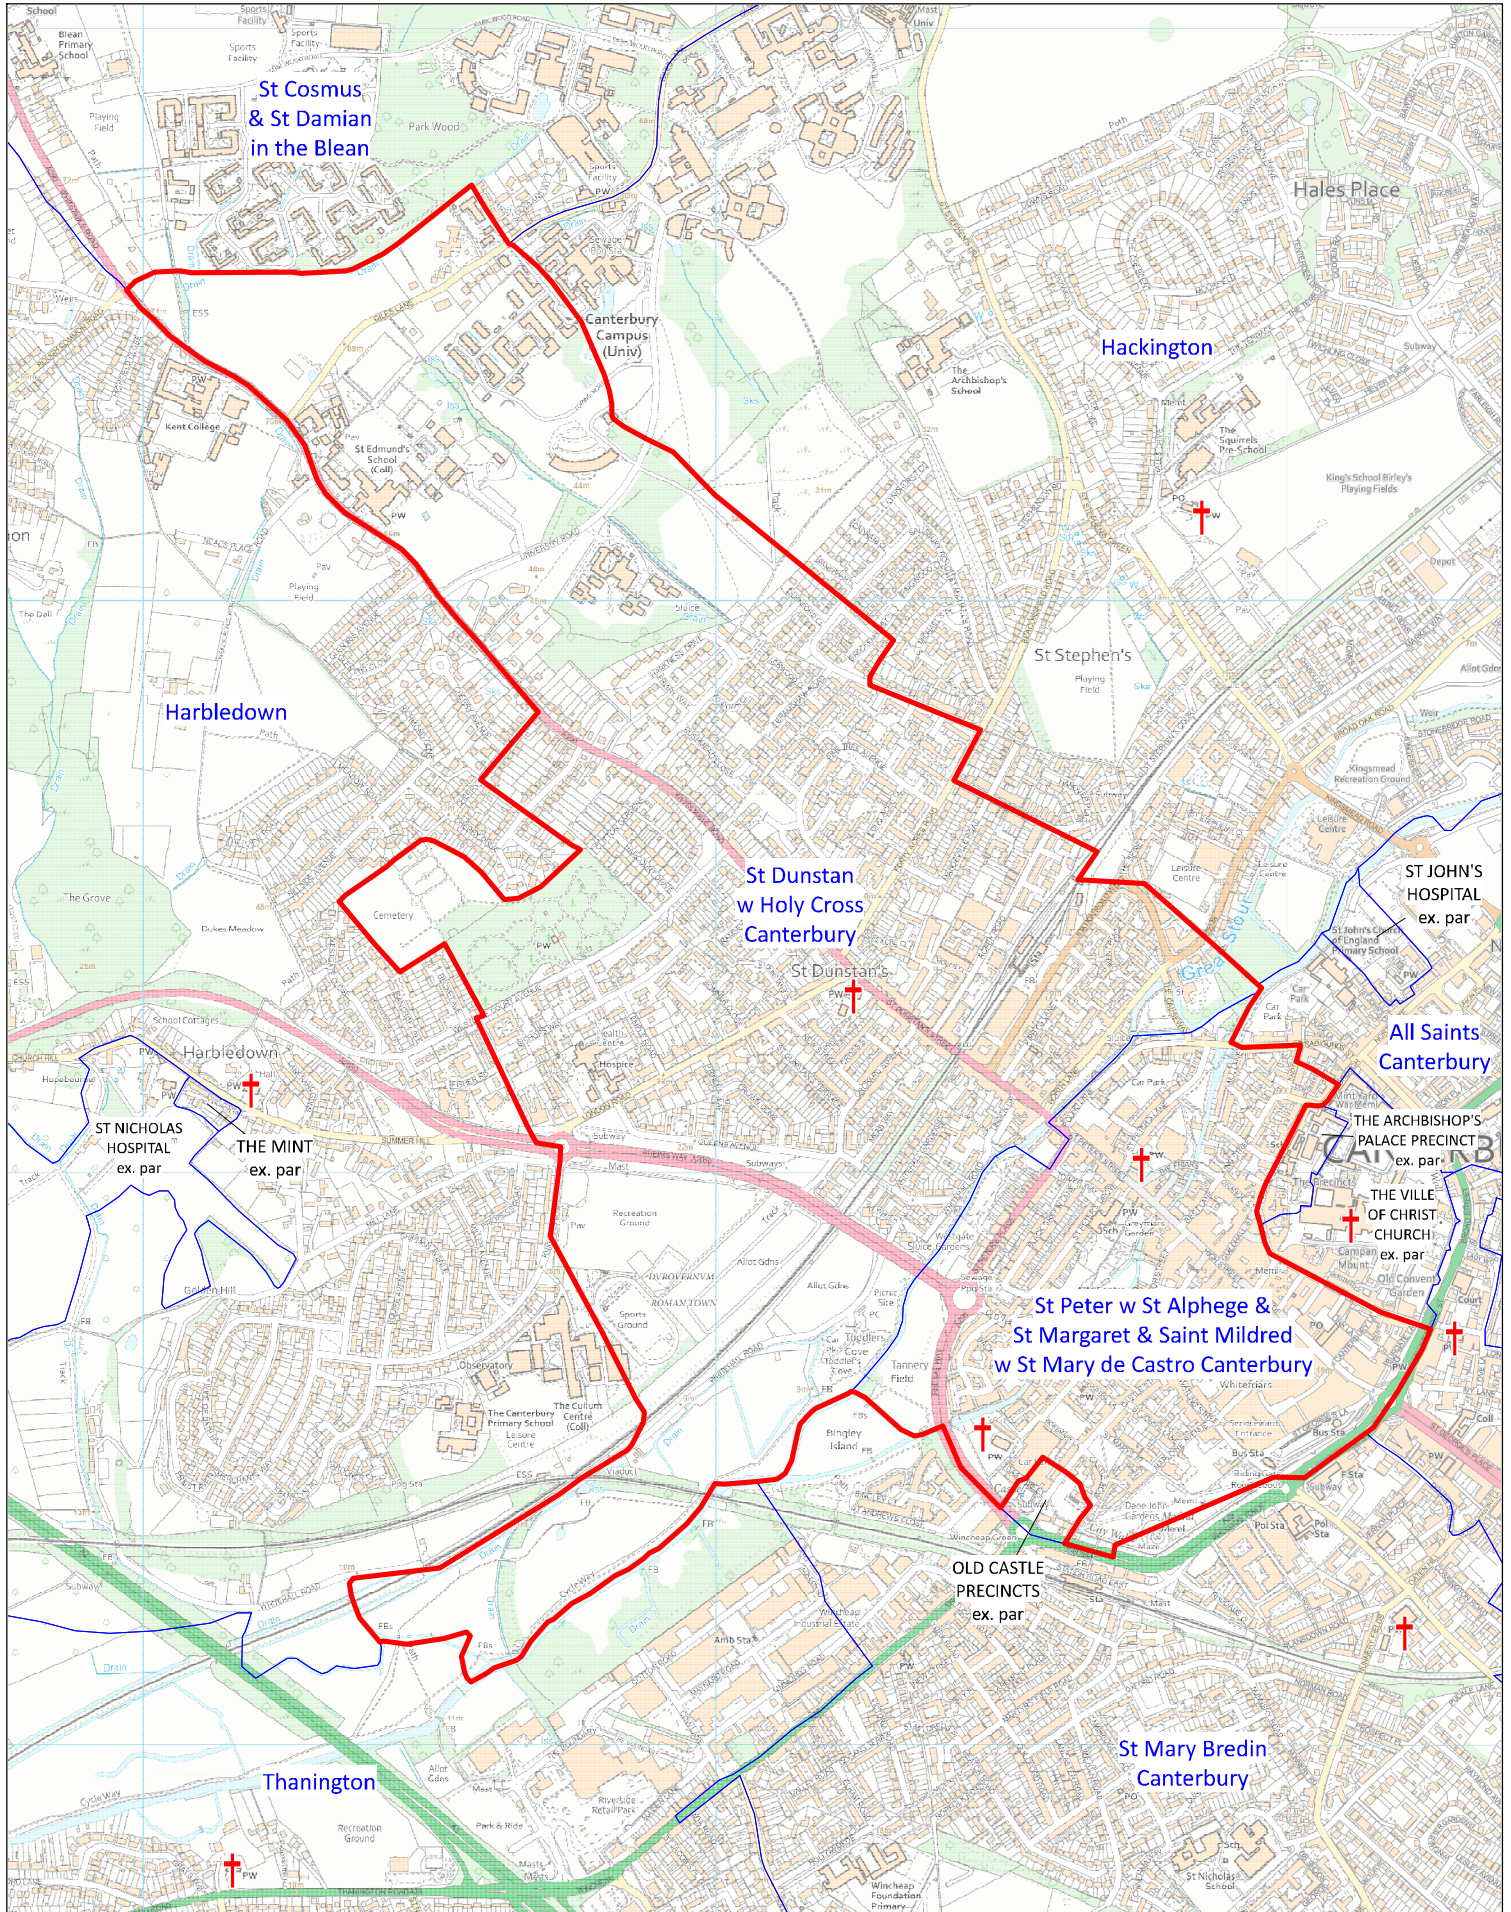

Benefice of Saint Dunstan, Saint Mildred and Saint Peter Canterbury

This map was compiled for the Diocese of Canterbury by Alistair Sutherland in May 2024 with digital data from Field Dynamics. It contains parish data supplied by the Commissioners of the Church of England, church location data from A Church Near You, and Ordnance Survey data reproduced with the permission of Ordnance Survey on behalf of HMSO. ©Crown copyright and database right 2024. All rights reserved. Ordnance Survey licences nos 100040148 and 100019918. Please note that some legal parish names may be abbreviated for clarity.