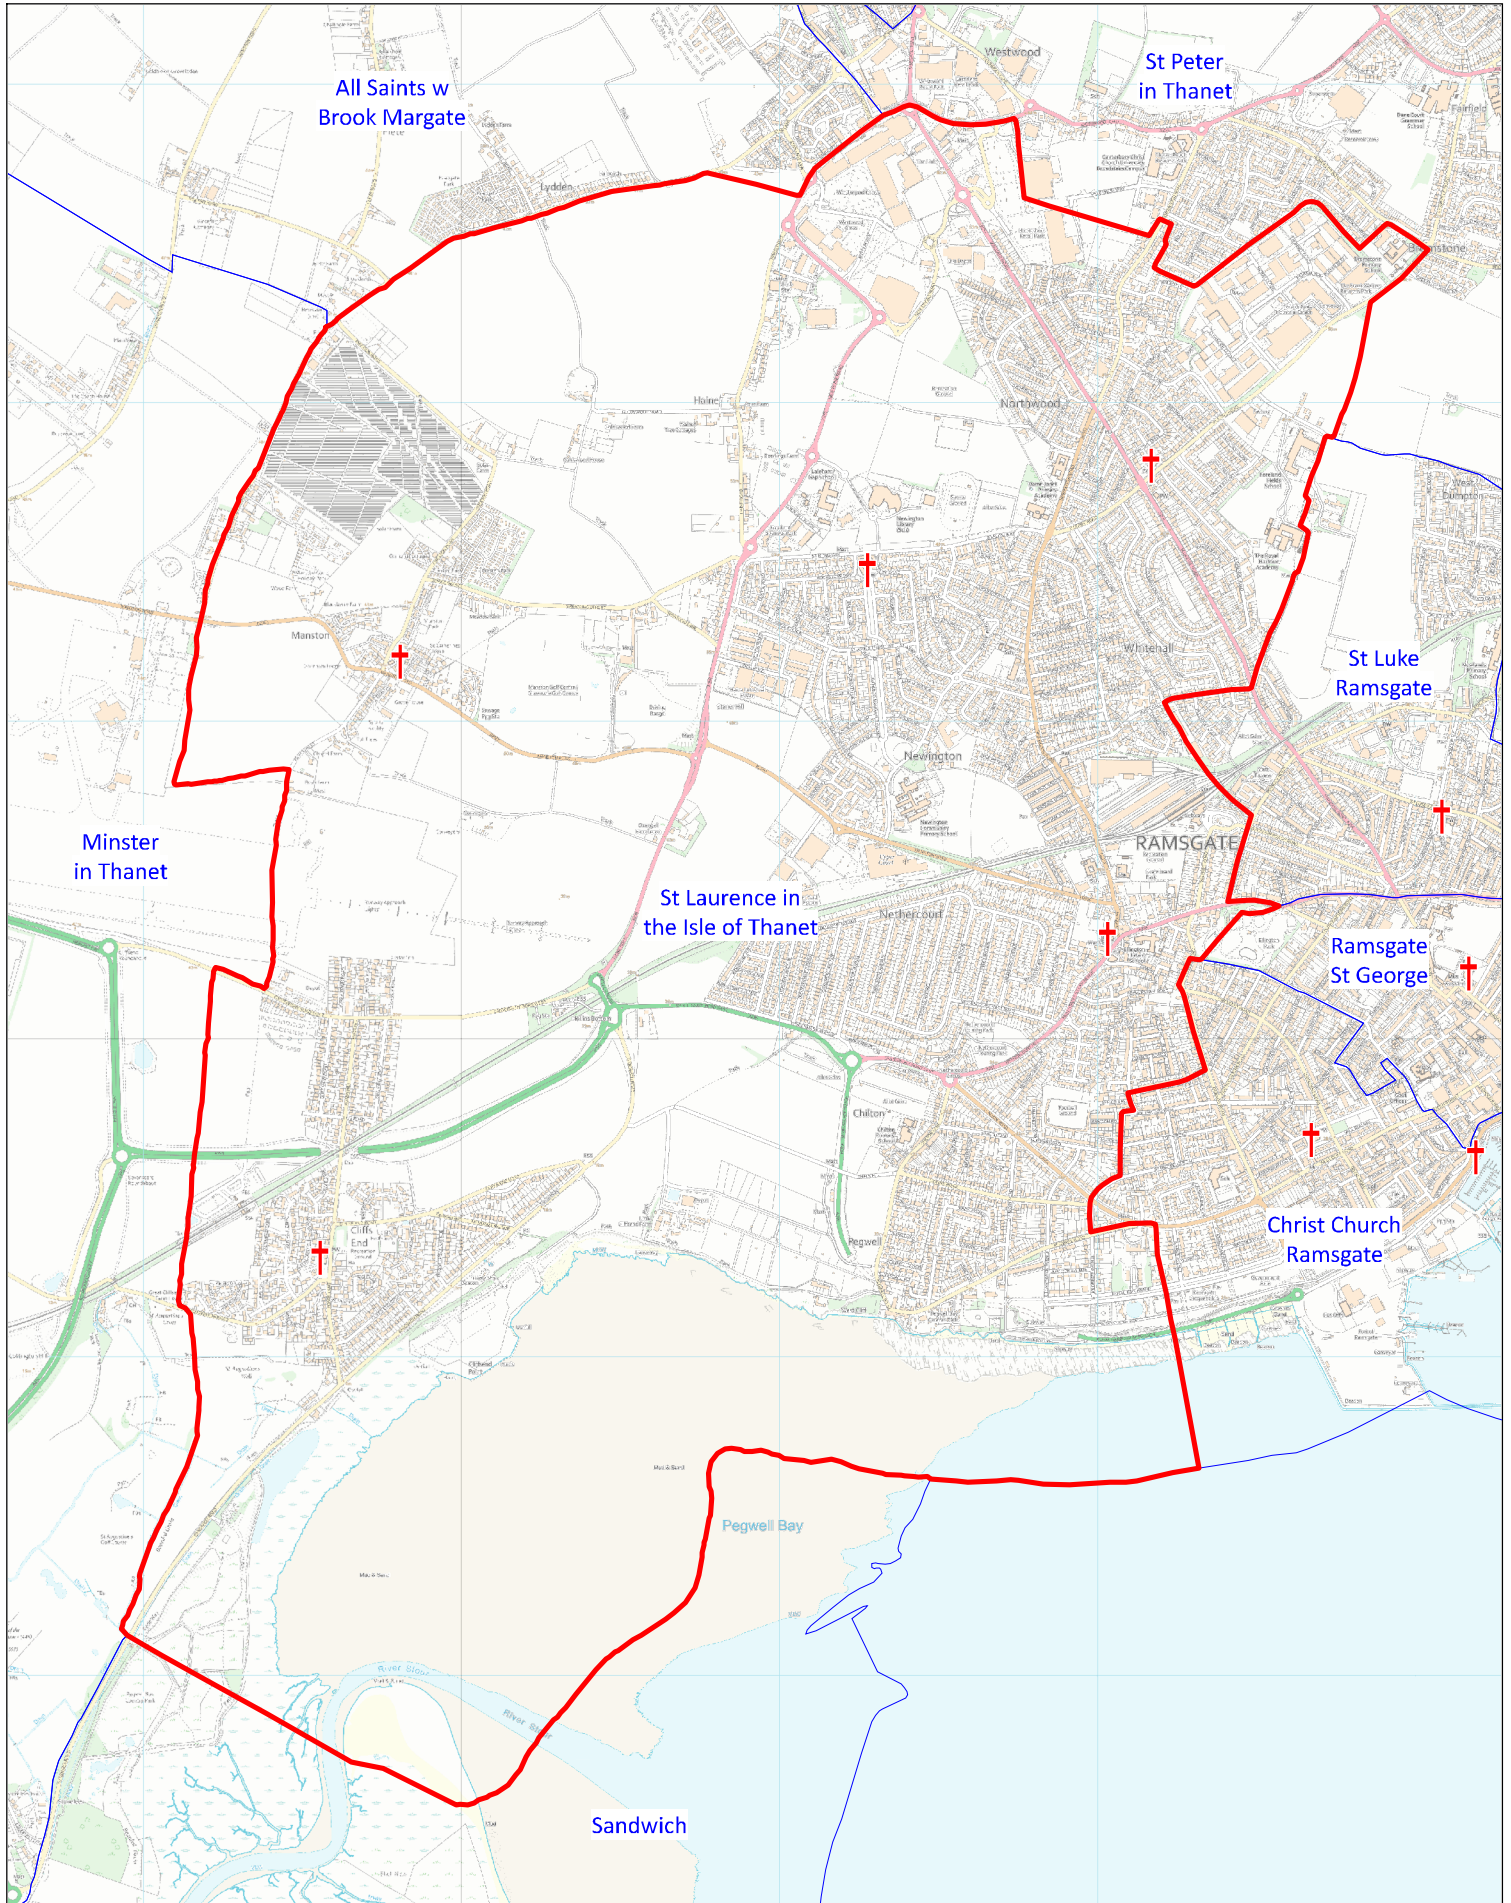

# Benefice and Parish of Saint Laurence in the Isle of Thanet

This map was compiled for the Diocese of Canterbury by Alistair Sutherland in May 2024 with digital data from Field Dynamics. It contains parish data supplied by the Commissioners of the Church of England, church location data from A Church Near You, and Ordnance Survey data reproduced with the permission of Ordnance Survey on behalf of HMSO. ©Crown copyright and database right 2024. All rights reserved. Ordnance Survey licences nos 100040148 and 100019918. Please note that some legal parish names may be abbreviated for clarity.