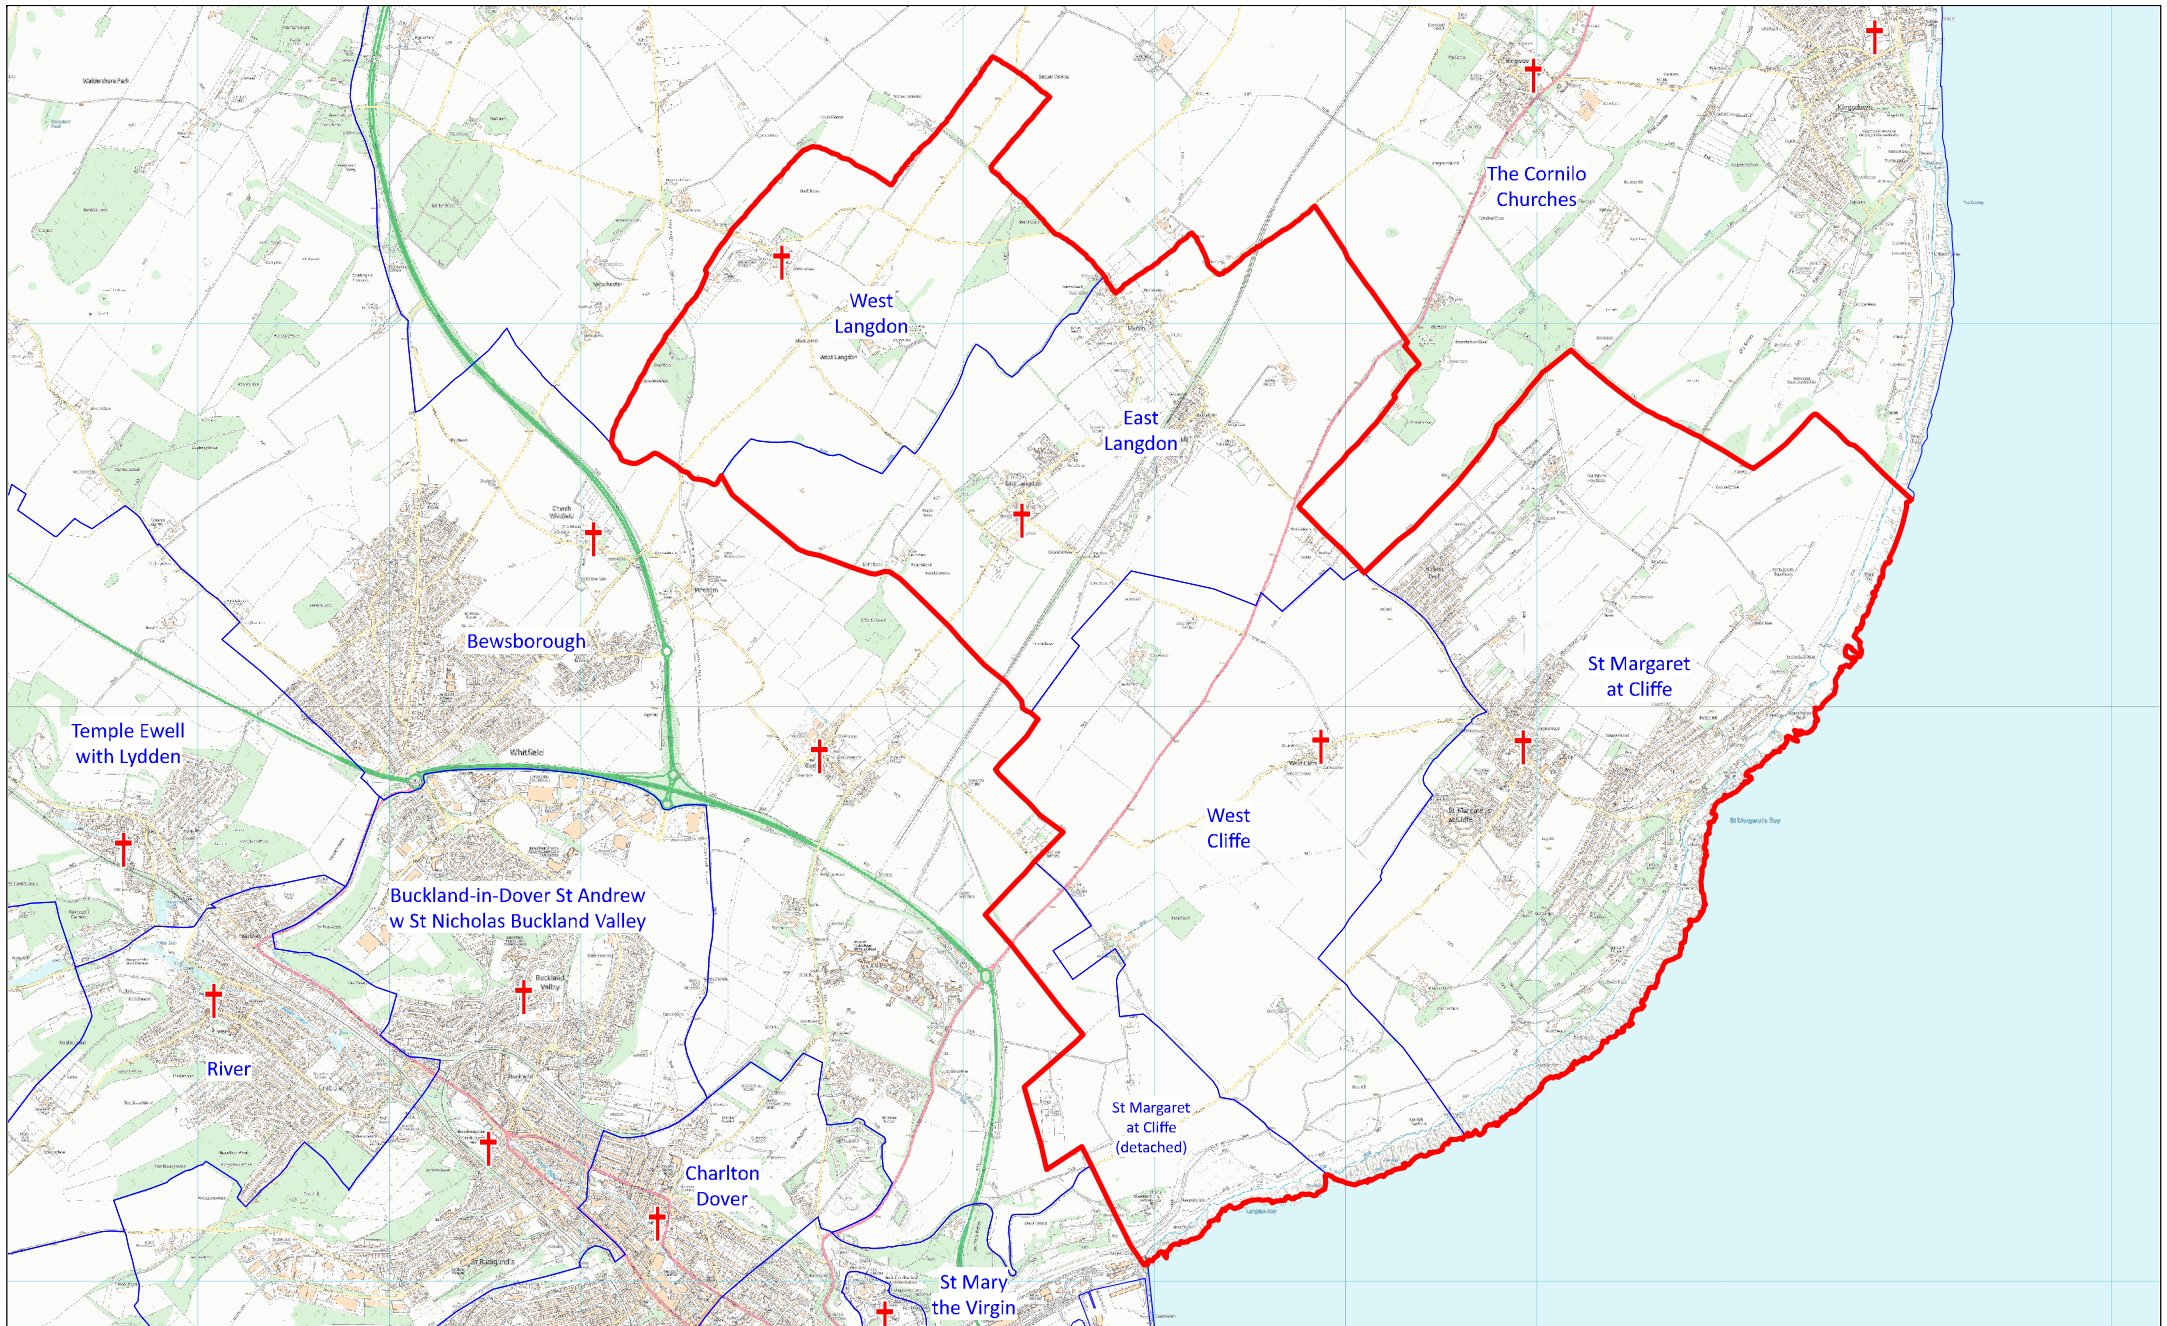

# Benefice of Saint Margaret at Cliffe

This map was compiled for the Diocese of Canterbury by Alistair Sutherland in May 2024 with digital data from Field Dynamics. It contains parish data supplied by the Commissioners of the Church of England, church location data from A Church Near You, and Ordnance Survey data reproduced with the permission of Ordnance Survey on behalf of HMSO. ©Crown copyright and database right 2024. All rights reserved. Ordnance Survey licences nos 100040148 and 100019918. Please note that some legal parish names may be abbreviated for clarity.