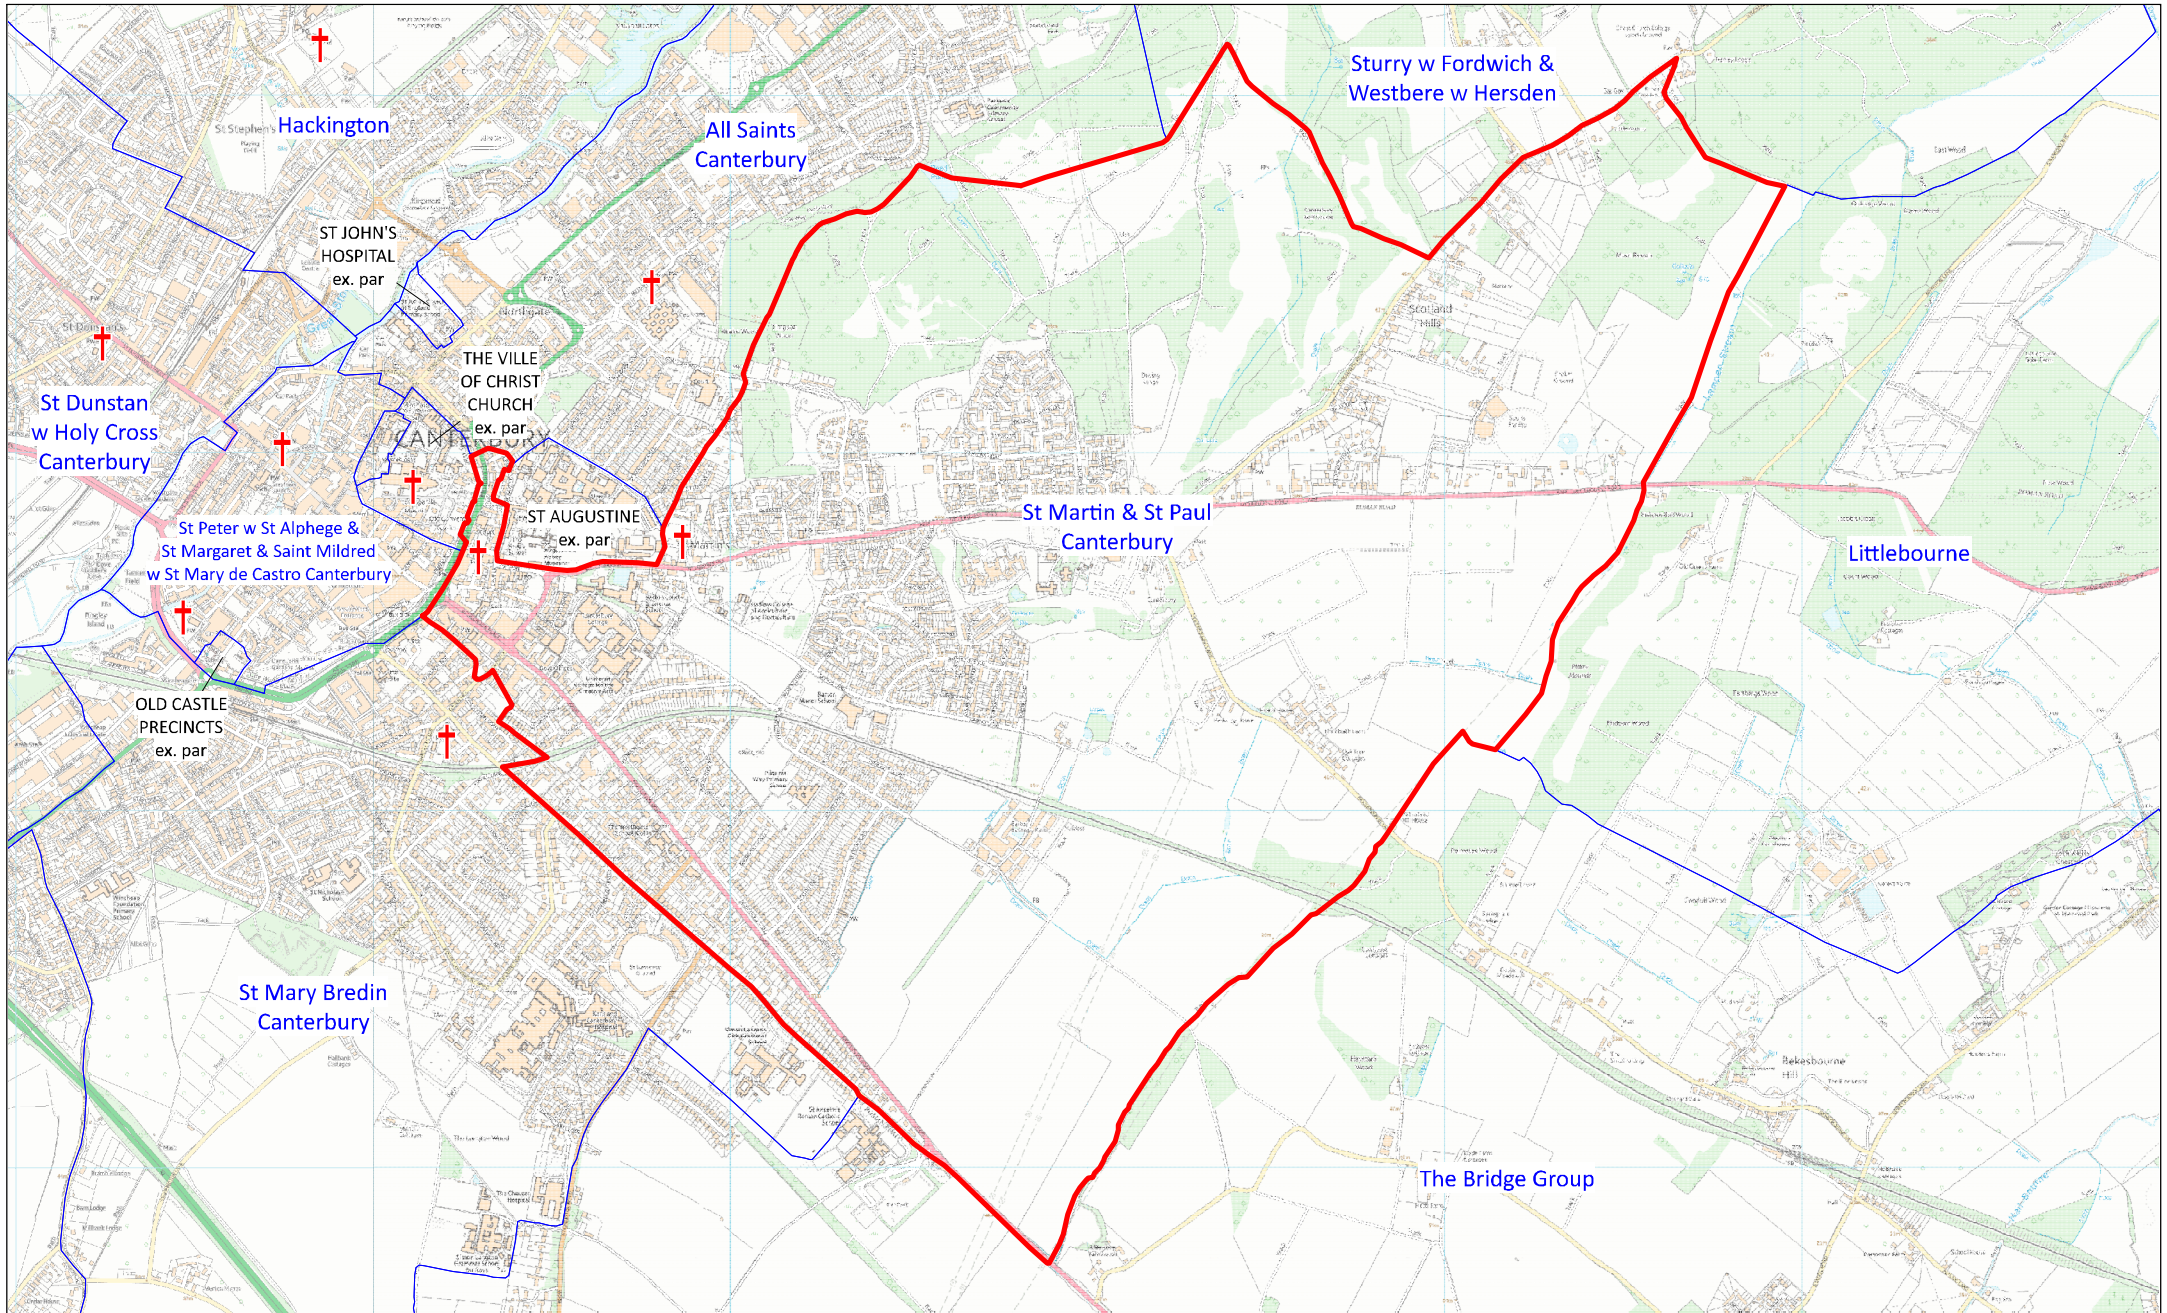

Benefice and Parish of Saint Martin and Saint Paul Canterbury

This map was compiled for the Diocese of Canterbury by Alistair Sutherland in May 2024 with digital data from Field Dynamics. It contains parish data supplied by the Commissioners of the Church of England, church location data from A Church Near You, and Ordnance Survey data reproduced with the permission of Ordnance Survey on behalf of HMSO. ©Crown copyright and database right 2024. All rights reserved. Ordnance Survey licences nos 100040148 and 100019918. Please note that some legal parish names may be abbreviated for clarity.