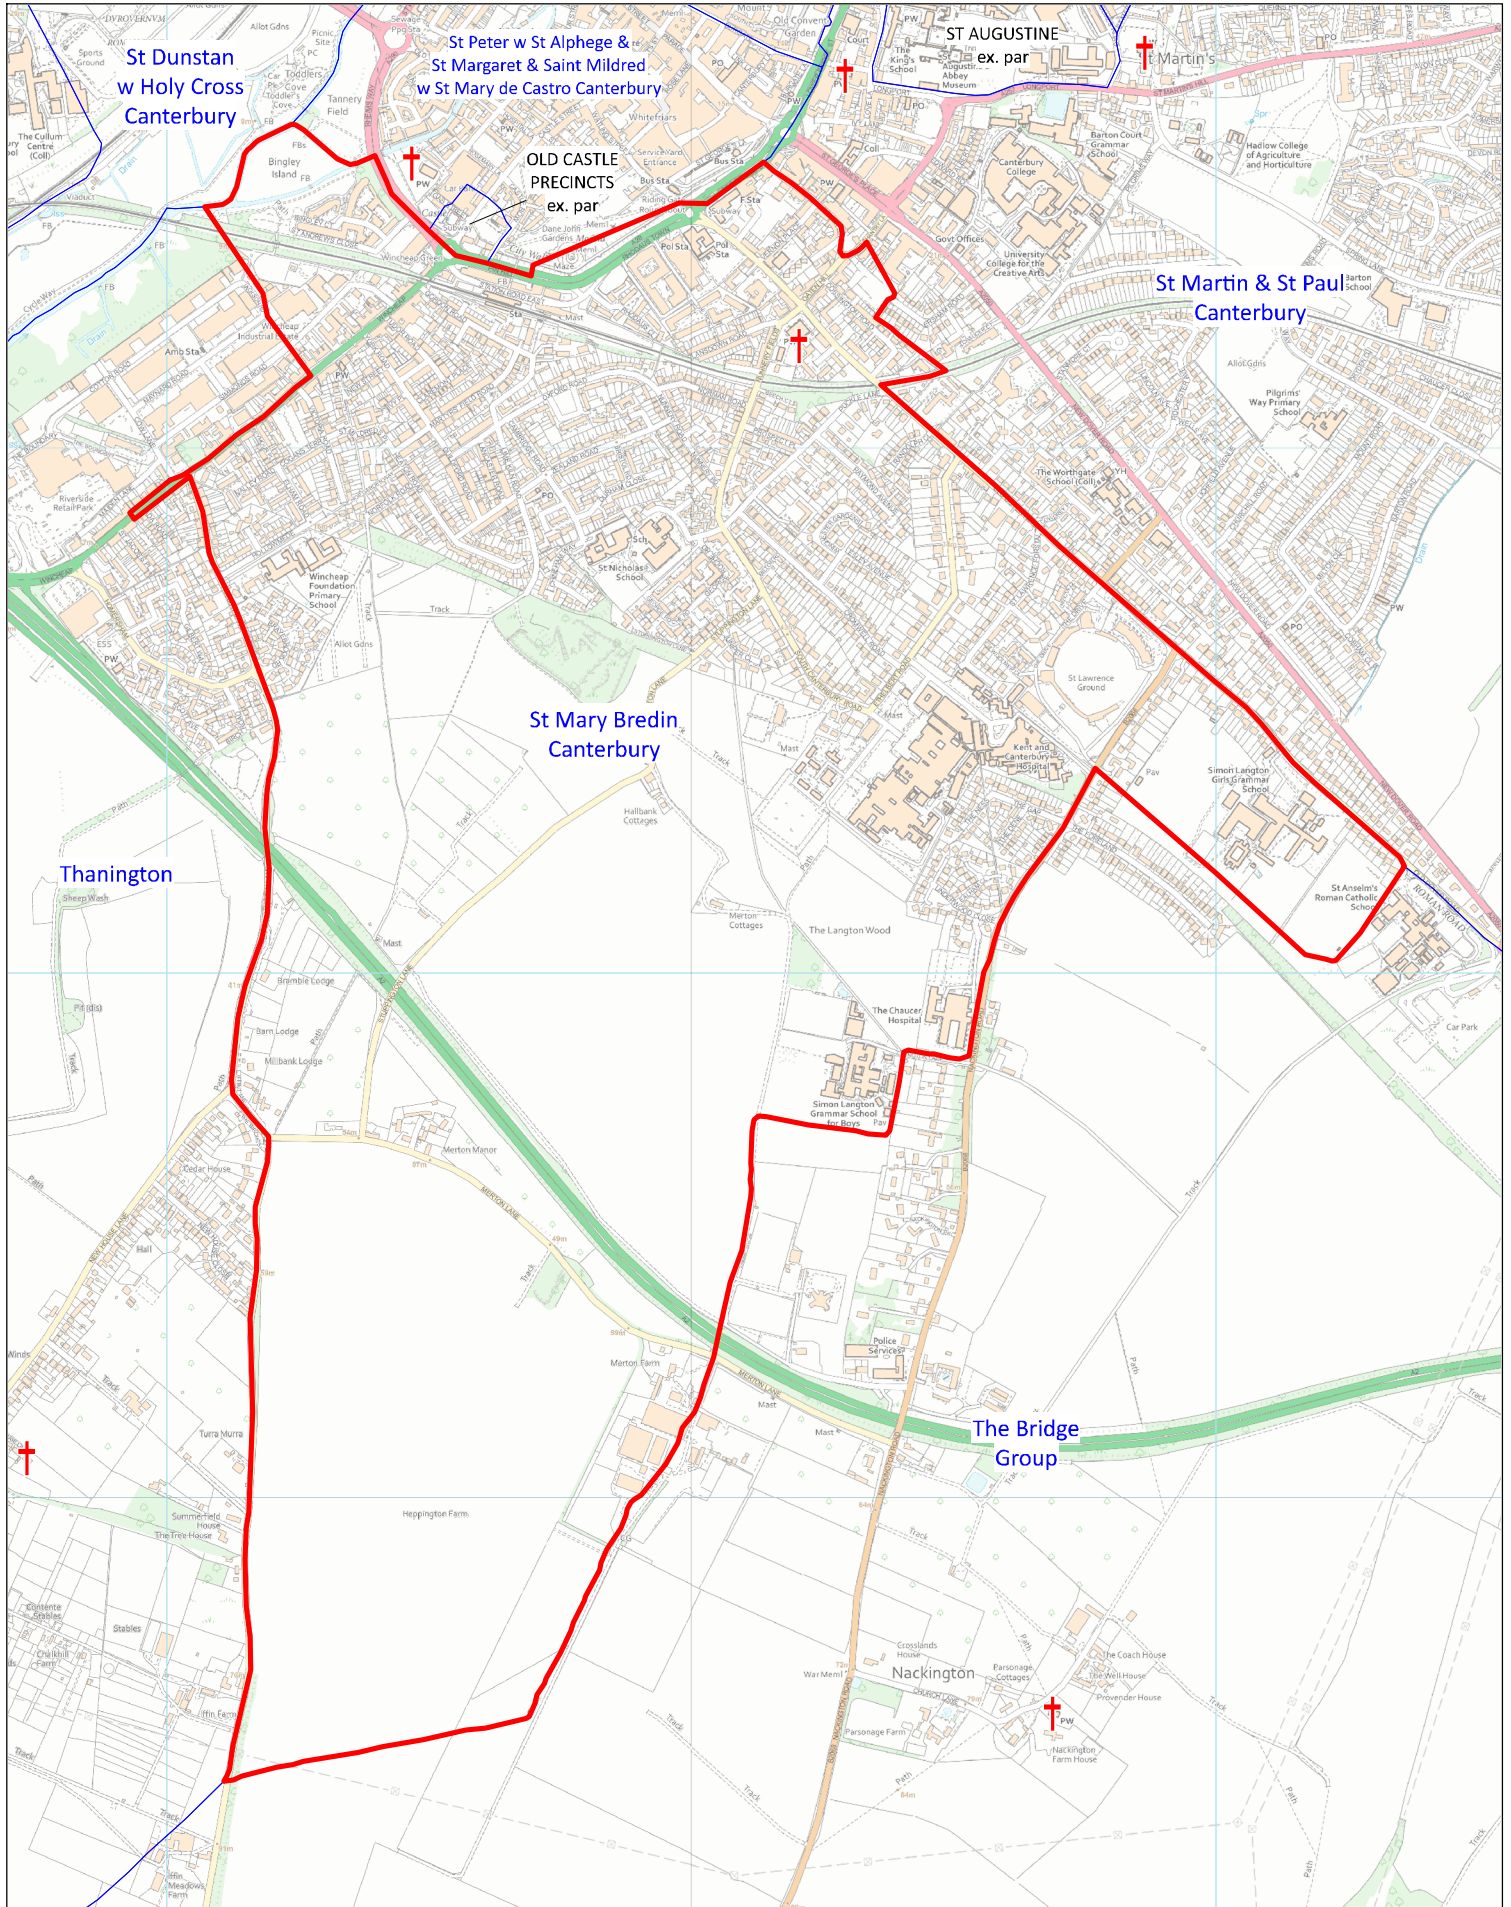

Benefice and Parish of Saint Mary Bredin, Canterbury

This map was compiled for the Diocese of Canterbury by Alistair Sutherland in May 2024 with digital data from Field Dynamics. It contains parish data supplied by the Commissioners of the Church of England, church location data from A Church Near You, and Ordnance Survey data reproduced with the permission of Ordnance Survey on behalf of HMSO. ©Crown copyright and database right 2024. All rights reserved. Ordnance Survey licences nos 100040148 and 100019918. Please note that some legal parish names may be abbreviated for clarity.