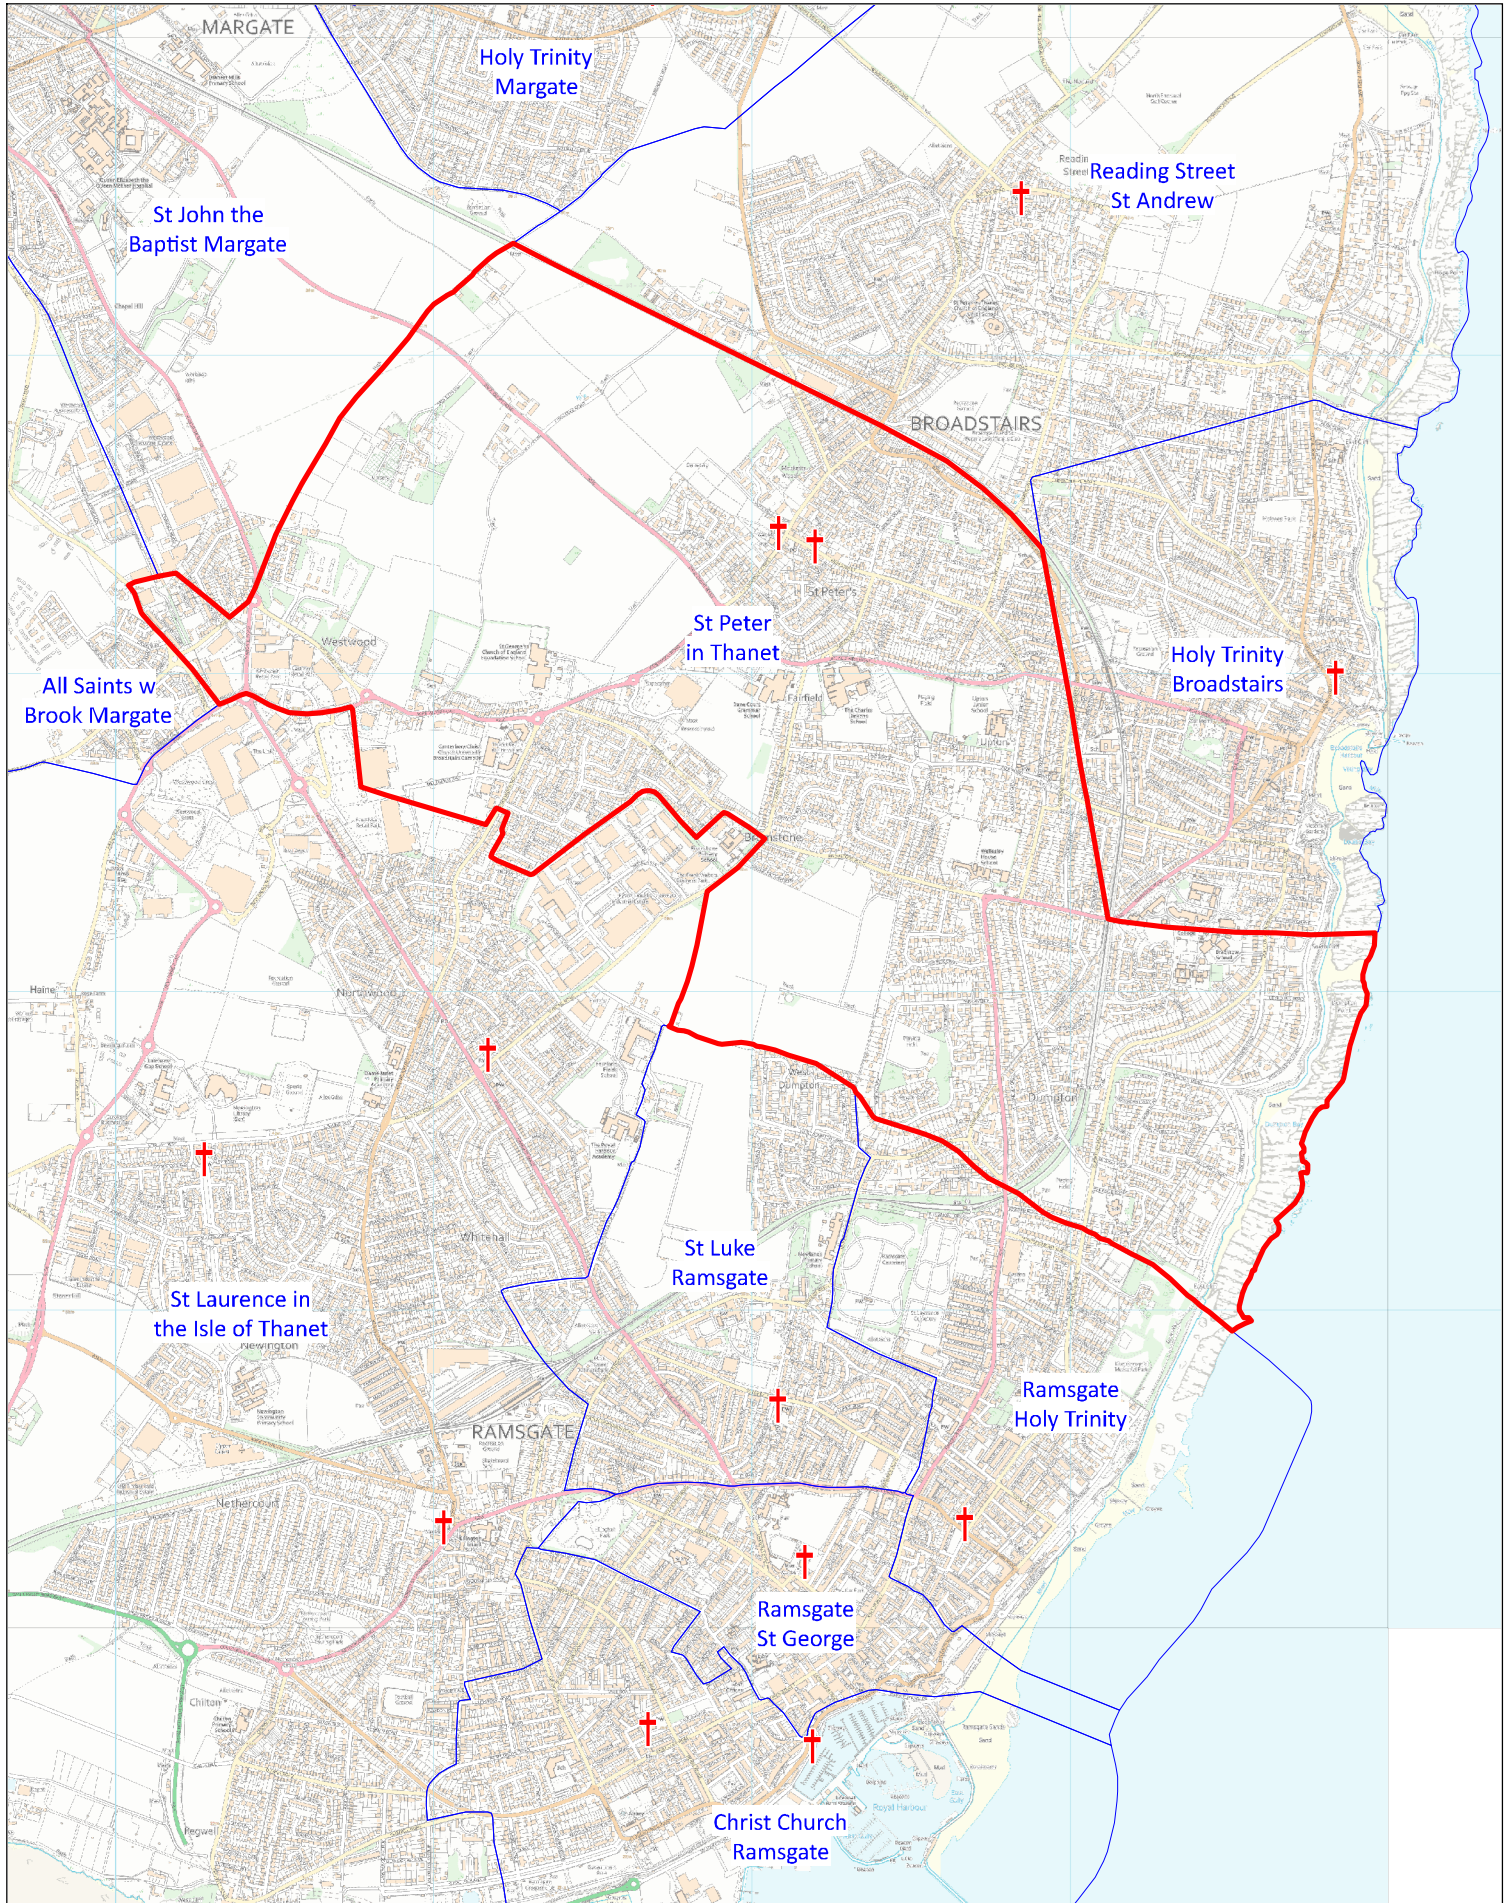

Benefice and Parish of Saint Peter in Thanet

This map was compiled for the Diocese of Canterbury by Alistair Sutherland in May 2024 with digital data from Field Dynamics. It contains parish data supplied by the Commissioners of the Church of England, church location data from A Church Near You, and Ordnance Survey data reproduced with the permission of Ordnance Survey on behalf of HMSO. ©Crown copyright and database right 2024. All rights reserved. Ordnance Survey licences nos 100040148 and 100019918. Please note that some legal parish names may be abbreviated for clarity.